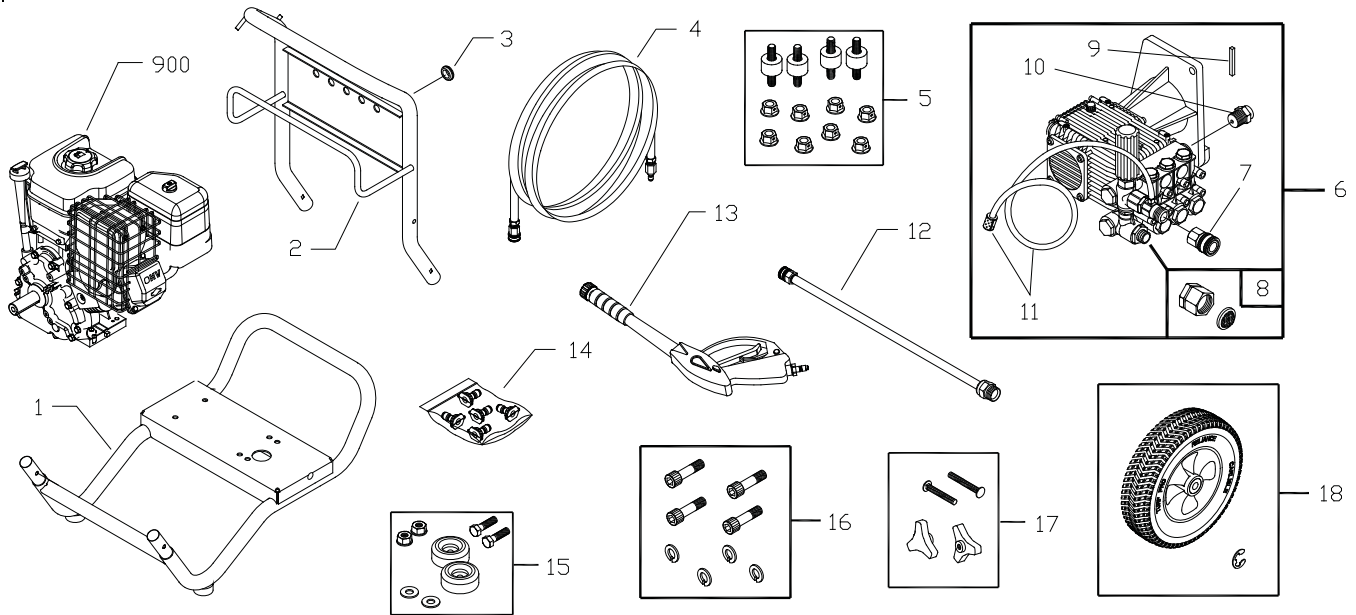

Exploded View and Parts List — Main Unit

Item	Part #	Description
1	207274GS	BASE, w/Mounts
2	J201457GS	HANDLE
3	30809GS	GROMMET
4	205734GS	HOSE
5	192134GS	KIT, Engine Mounting Hardware
6	195081GS	ASSY, Pump
7	95458GS	QUICK CONNECT
8	194004GS	KIT, Garden Hose Inlet
9	63281GS	KEY
10	195016GS	VALVE, Thermal Relief
11	192796GS	KIT, Chemical Hose/Filter
12	193814GS	EXTENSION, QC
13	199956GS	GUN
14	207491GS	KIT, Spray Tips
	195983AGS	Nozzle, QC, Red
	195983BGS	Nozzle, QC, Yellow
	195983CGS	Nozzle, QC, Green
	195983DGS	Nozzle, QC, White
	198841GS	Nozzle, Plastic, Soap

Item	Part #	Description
15	192310GS	KIT, Vibration Mount
16	192132GS	KIT, Pump Mounting Hardware
17	B2203GS	KIT, Handle Fastening
18	204876GS	KIT, Wheel
	191265GS	E-Ring
900	§	ENGINE

Items Not Illustrated

207488GS	MANUAL, Operator's
191267RGS	AXLE
200171GS	KIT, Tag, Warning, Service
6048	KIT, O-Ring Maintenance
192014GS	FITTING, 1/2
192015GS	FITTING, 3/4

Optional Accessories

6039	PUMP SAVER
------	------------

Exploded View and Parts List — Pump

Item	Part #	Description
14	198849GS	CAP, Oil Dipstick
16	116B2126GS	O-RING, Square
27	203034GS	KIT, DRAIN PLUG
A	50087628PGS	KIT, VALVE
B	201B2126GS	KIT, PISTON
C	203B2126GS	KIT, WATER SEALS
D	204B2126GS	KIT, SUPPORT RINGS
E	192914GS	KIT, HOSE TAIL
F	153B2126GS	UNLOADER, Complete
G	193991GS	KIT, O-RINGS
H	199894GS	KIT, BOLTS
J	202B2126GS	KIT, OIL SEALS