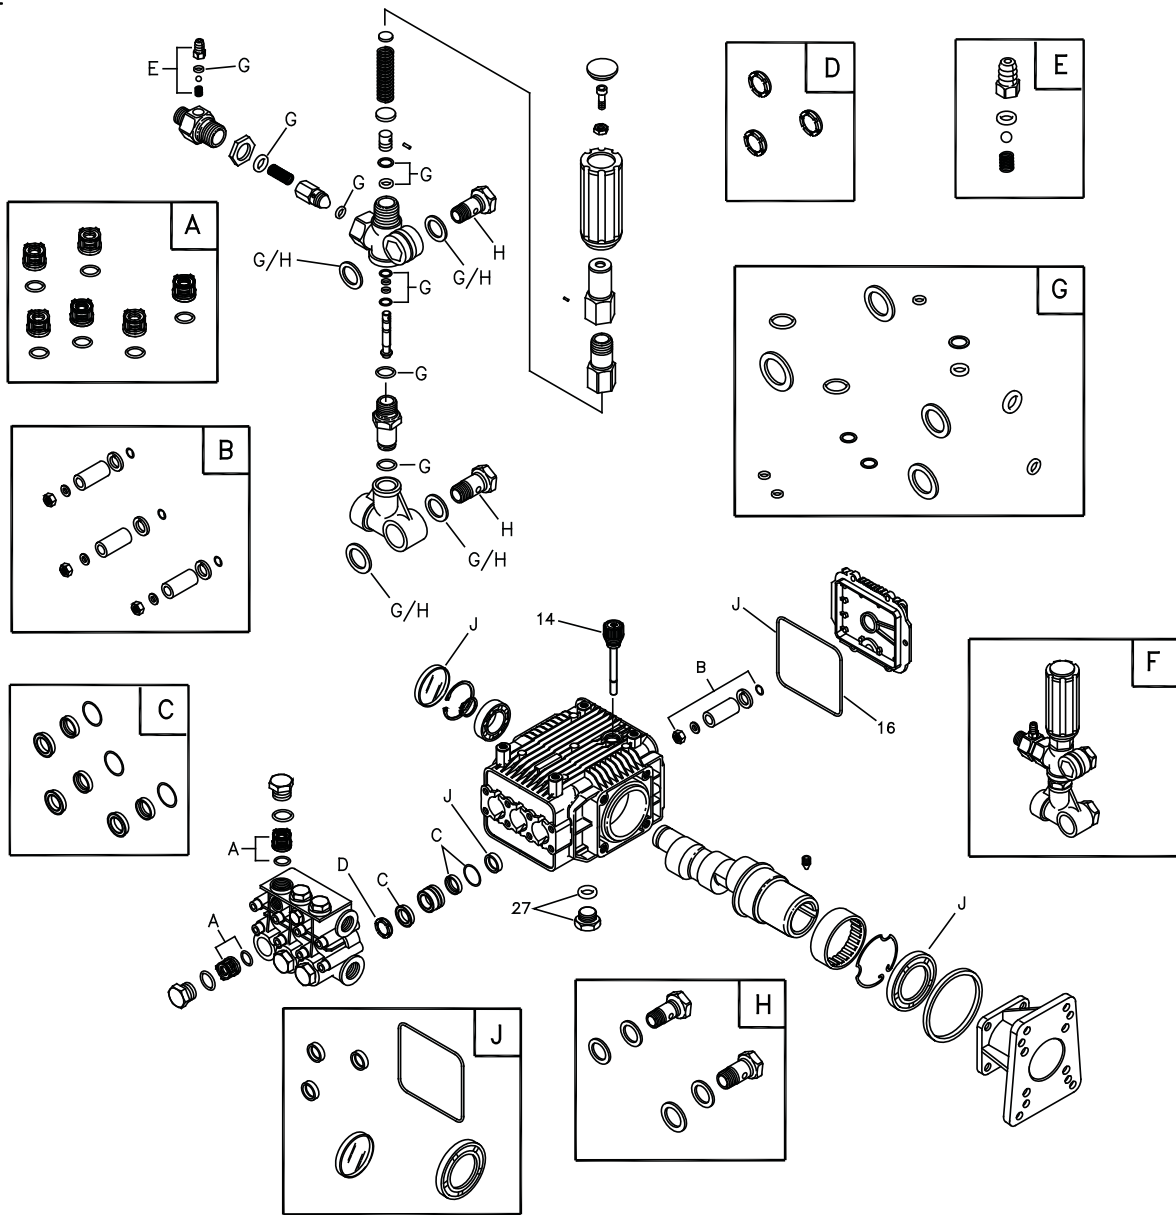

Exploded View and Parts List — Main Unit

Item	Part #	Description
1	207274GS	BASE, w/Mounts
2	J201457GS	HANDLE
3	30809GS	GROMMET
4	205734GS	HOSE
5	192134GS	KIT, Engine Mounting Hardware
6	195081GS	ASSY, Pump
7	95458GS	QUICK CONNECT
8	194004GS	KIT, Garden Hose Inlet
9	63281GS	KEY
10	195016GS	VALVE, Thermal Relief
11	192796GS	KIT, Chemical Hose/Filter
12	193814GS	EXTENSION, QC
13	199956GS	GUN
14	207491GS	KIT, Spray Tips
	195983AGS	Nozzle, QC, Red
	195983BGS	Nozzle, QC, Yellow
	195983CGS	Nozzle, QC, Green
	195983DGS	Nozzle, QC, White
	198841GS	Nozzle, Plastic, Soap

Item	Part #	Description
15	192310GS	KIT, Vibration Mount
16	192132GS	KIT, Pump Mounting Hardware
17	B2203GS	KIT, Handle Fastening
18	204876GS	KIT, Wheel
	191265GS	E-Ring
900	§	ENGINE

Items Not Illustrated

207488GS	MANUAL, Operator's
191267RGS	AXLE
200171GS	KIT, Tag, Warning, Service
6048	KIT, O-Ring Maintenance
192014GS	FITTING, 1/2
192015GS	FITTING, 3/4

Optional Accessories

6039	PUMP SAVER
------	------------

Exploded View and Parts List — Pump

Item	Part #	Description
14	198849GS	CAP, Oil Dipstick
16	116B2126GS	O-RING, Square
27	203034GS	KIT, DRAIN PLUG
A	50087628PGS	KIT, VALVE
B	201B2126GS	KIT, PISTON
C	203B2126GS	KIT, WATER SEALS
D	204B2126GS	KIT, SUPPORT RINGS
E	192914GS	KIT, HOSE TAIL
F	153B2126GS	UNLOADER, Complete
G	193991GS	KIT, O-RINGS
H	199894GS	KIT, BOLTS
J	202B2126GS	KIT, OIL SEALS