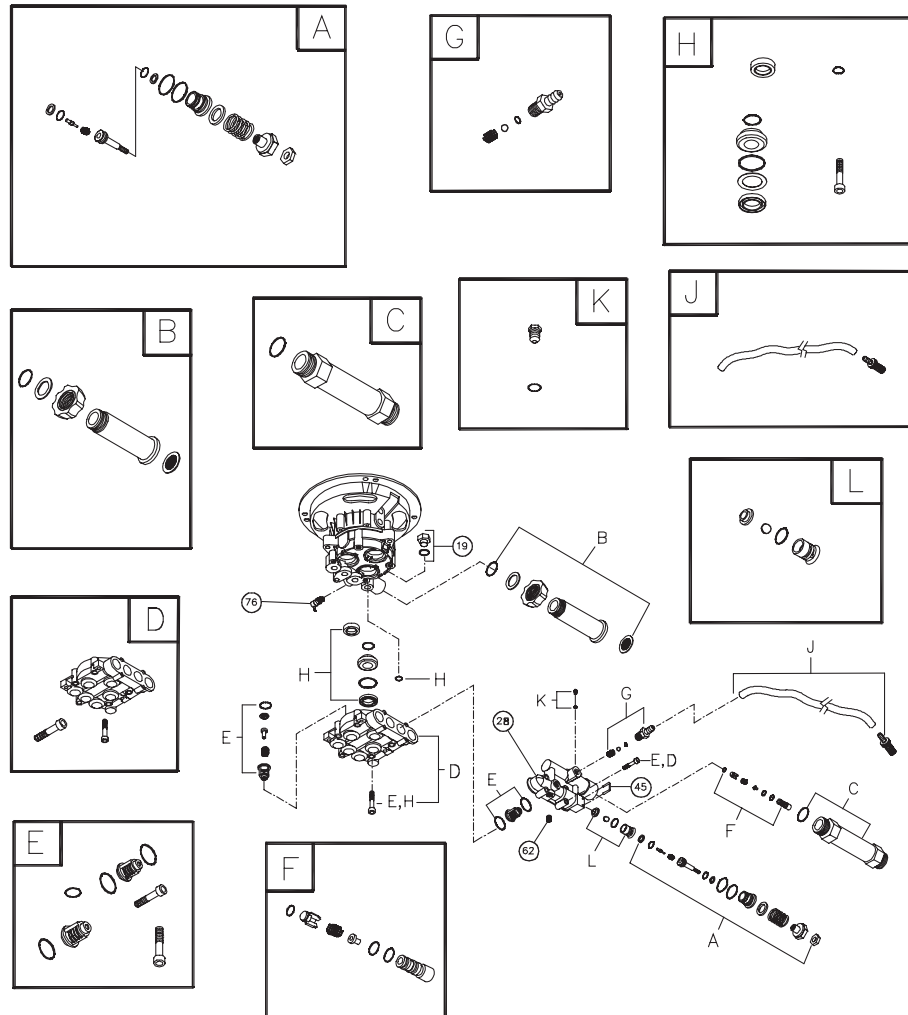

EXPLODED VIEW AND PARTS LIST - MAIN UNIT

Item	Part #	Description
1	197081GS	ASSY, Base
2	M195428GS	HANDLE
3	196444GS	ASSY, Billboard w/ Clips
	195964GS	Clip
4	196006GS	HOSE
5	192645GS	KIT, Pump Mounting Hardware
6	30809GS	GROMMET
7	195943GS	KIT, Nozzle, QC
	198841GS	Nozzle, Plastic Soap
	195842AEGS	Nozzle, QC, Red ProjPro
	195842XGS	Nozzle, QC, Orange ProjPro
	195842RGS	Nozzle, QC, Yellow ProjPro
8	191265GS	E-RING
9	194298GS	VALVE, Thermal Relief
10	190779GS	ASSY, Extension
11	193482GS	GUN
12	B2203GS	KIT, Handle Connector
13	192310GS	KIT, Vibration Mount

Item	Part #	Description
14	197082GS	KIT, Wheel
15	23139GS	KEY
16	198421GS	ASSY, Pump (see page 3)
900	§	ENGINE

Items Not Illustrated:

196408GS	MANUAL, Operator's
MS6847	MANUAL, Engine
194256GS	KIT, Tag, Warning with Clip
100516GS	KIT, O-Ring Maintenance
191267MGS	AXLE
BB3061BGS	OIL BOTTLE
87815GS	GOGGLES

Exploded Views and Parts List

EXPLODED VIEW AND PARTS LIST - PUMP

Item	Part #	Description
19	190571GS	CAP, Oil
28	190627GS	MANIFOLD
45	190578GS	PIN
62	190581GS	CAP, 1/8
76	194298GS	THERMAL RELIEF
A	190594GS	KIT, UNLOADER STEM
B	190632GS	KIT, WATER INLET, ALUM
C	190634GS	KIT, OUTLET, ALUM
D	193808GS	KIT, HEAD BRASS
E	193806GS	KIT, CHECK VALVES
F	190592GS	KIT, INLET CHECK
G	190593GS	KIT, CHEMICAL INJECTION
H	193807GS	KIT, SEAL SET