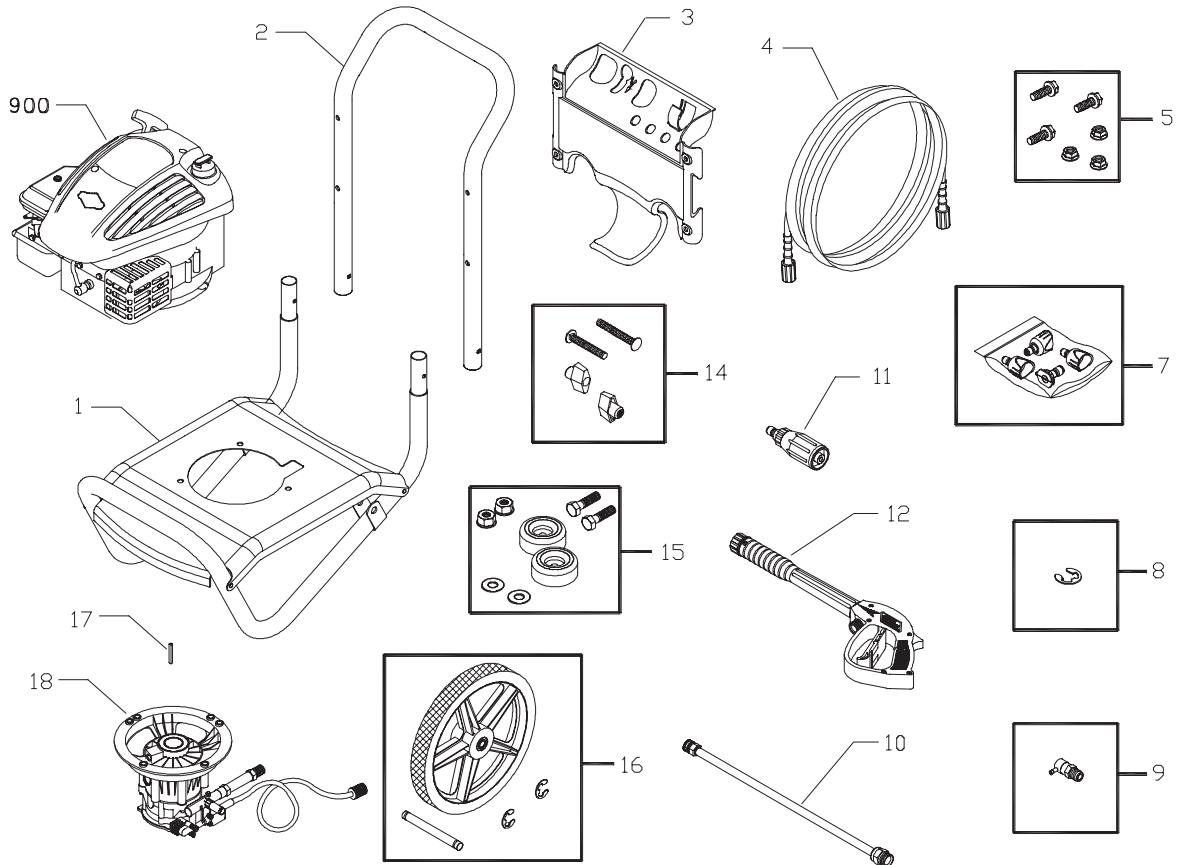

1-800-743-4115 M-F 8-5 CT

Web: www.briggsandstratton.com

Model No. 020228 Manual No. 195764A Rev. 2 (04/08/2005)

Exploded Views and Parts List

EXPLODED VIEW AND PARTS LIST — MAIN UNIT

Item	Part #	Description
1	196438GS	ASSY, BASE
2	S195428GS	HANDLE
3	196456GS	KIT, Billboard with Clips
4	196006GS	HOSE
5	192525GS	KIT, Pump Mounting Hardware
7	195943GS	KIT, Nozzles
8	192050GS	KIT, E-Ring 1/2"
9	194298GS	VALVE, Thermal Relief
10	195970GS	ASSY, Wand
11	195854GS	TURBO
12	193482GS	GUN
14	B2203GS	KIT, Handle Connector
15	192310GS	KIT, Vibration Mount
16	196439GS	KIT, Wheel
17	23139GS	KEY

Item	Part #	Description
18	194216GS	ASSY, Pump (see page 3)
900	§	ENGINE
§ - Contact Engine Manufacturer		

Items Not Illustrated:

Part #	Description
195764GS	MANUAL, Owners
MS5573	MANUAL, Engine
194256GS	KIT, Tag/Warning Srv
192755GS	DECAL, Warning
BB3061BGS	OIL BOTTLE
87815GS	GOGGLES
195851ZZGS	NOZZLE, QC, Black
195842AEGS	NOZZLE, QC, Red
195842XGS	NOZZLE, QC, Orange
195842RGS	NOZZLE, QC, Yellow

Exploded Views and Parts List

EXPLODED VIEW AND PARTS LIST — PUMP

Item	Part #	Description
19	190571GS	CAP, Oil
28	190627GS	MANIFOLD
29	190575GS	O-RING, 4 X 2
30	190576GS	SCREW
45	190578GS	PIN
46	190629GS	VALVE, Seat Plate, Plastic
47	190630GS	VALVE, Seat, Plastic
62	190581GS	CAP, 1/8
68	190582GS	BALL, 7mm SS
69	190584GS	O-RING, 9.25 x 1.78
76	194298GS	THERMAL RELIEF

Item	Part #	Description
A	NSP	ASSY, CASE, PISTON
B	190632GS	KIT, WATER INLET, ALUM
C	190634GS	KIT, OUTLET, ALUM
E	190591GS	KIT, CHECK VALVES
F	190592GS	KIT, INLET CHECK
G	190593GS	KIT, CHEMICAL INJECTION
H	190628GS	KIT, UNLOADER STEM
J	189971GS	KIT, CHEMICAL HOSE
K	190636GS	KIT, SEAL SET
L	NSP	KIT, HEAD ALUM