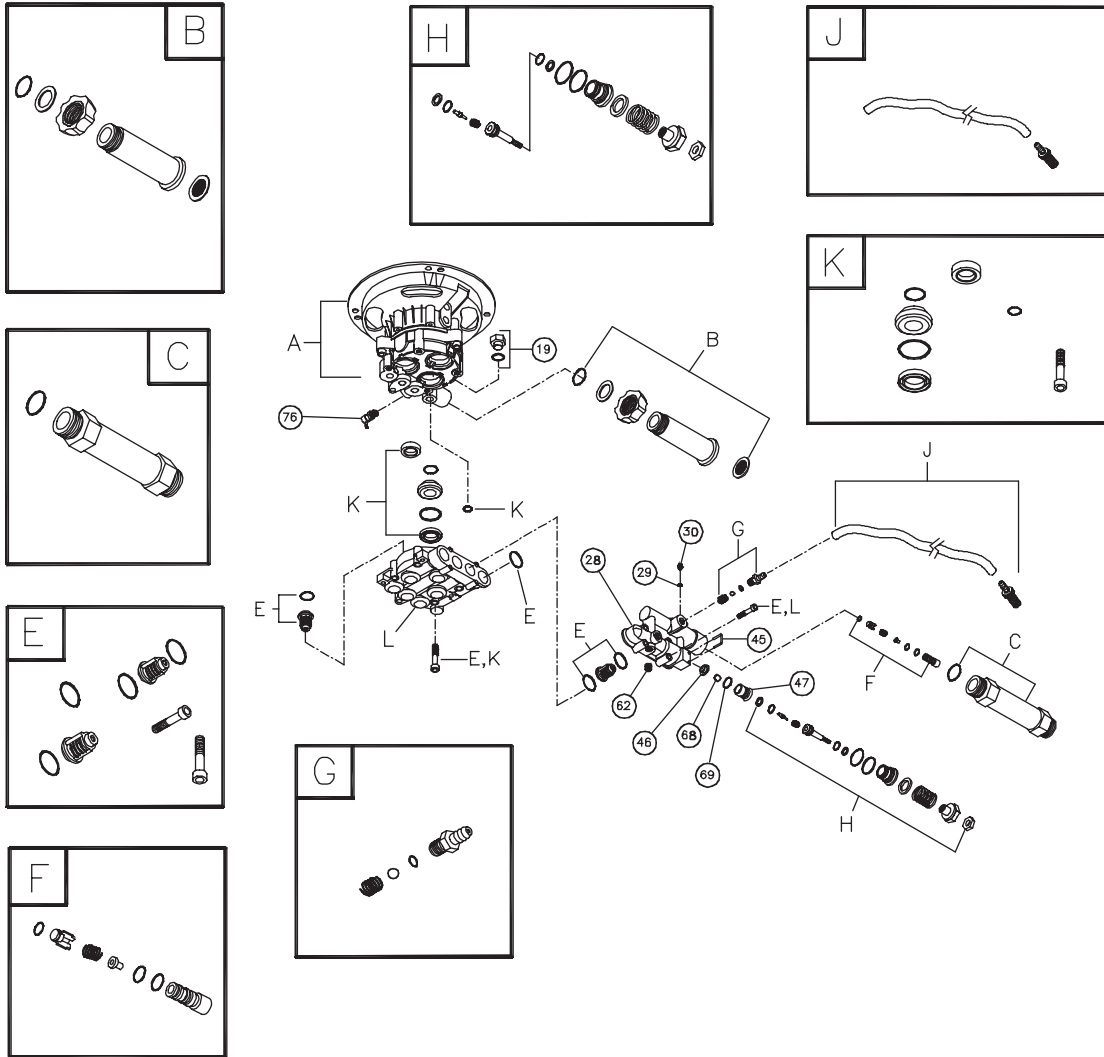

1-800-743-4115 M-F 8-5 CT

Web: www.briggsandstratton.com

Model No. 020228 Manual No. 195764A Rev. 2 (04/08/2005)

Exploded Views and Parts List

EXPLODED VIEW AND PARTS LIST — MAIN UNIT

Item	Part #	Description
1	196438GS	ASSY, BASE
2	S195428GS	HANDLE
3	196456GS	KIT, Billboard with Clips
4	196006GS	HOSE
5	192525GS	KIT, Pump Mounting Hardware
7	195943GS	KIT, Nozzles
8	192050GS	KIT, E-Ring 1/2"
9	194298GS	VALVE, Thermal Relief
10	195970GS	ASSY, Wand
11	195854GS	TURBO
12	193482GS	GUN
14	B2203GS	KIT, Handle Connector
15	192310GS	KIT, Vibration Mount
16	196439GS	KIT, Wheel
17	23139GS	KEY

Item	Part #	Description
18	194216GS	ASSY, Pump (see page 3)
900	§	ENGINE
§ - Contact Engine Manufacturer		

Items Not Illustrated:

Part #	Description
195764GS	MANUAL, Owners
MS5573	MANUAL, Engine
194256GS	KIT, Tag/Warning Srv
192755GS	DECAL, Warning
BB3061BGS	OIL BOTTLE
87815GS	GOGGLES
195851ZZGS	NOZZLE, QC, Black
195842AEGS	NOZZLE, QC, Red
195842XGS	NOZZLE, QC, Orange
195842RGS	NOZZLE, QC, Yellow

Exploded Views and Parts List

EXPLODED VIEW AND PARTS LIST — PUMP

Item	Part #	Description
19	190571GS	CAP, Oil
28	190627GS	MANIFOLD
29	190575GS	O-RING, 4 X 2
30	190576GS	SCREW
45	190578GS	PIN
46	190629GS	VALVE, Seat Plate, Plastic
47	190630GS	VALVE, Seat, Plastic
62	190581GS	CAP, 1/8
68	190582GS	BALL, 7mm SS
69	190584GS	O-RING, 9.25 x 1.78
76	194298GS	THERMAL RELIEF

Item	Part #	Description
A	NSP	ASSY, CASE, PISTON
B	190632GS	KIT, WATER INLET, ALUM
C	190634GS	KIT, OUTLET, ALUM
E	190591GS	KIT, CHECK VALVES
F	190592GS	KIT, INLET CHECK
G	190593GS	KIT, CHEMICAL INJECTION
H	190628GS	KIT, UNLOADER STEM
J	189971GS	KIT, CHEMICAL HOSE
K	190636GS	KIT, SEAL SET
L	NSP	KIT, HEAD ALUM