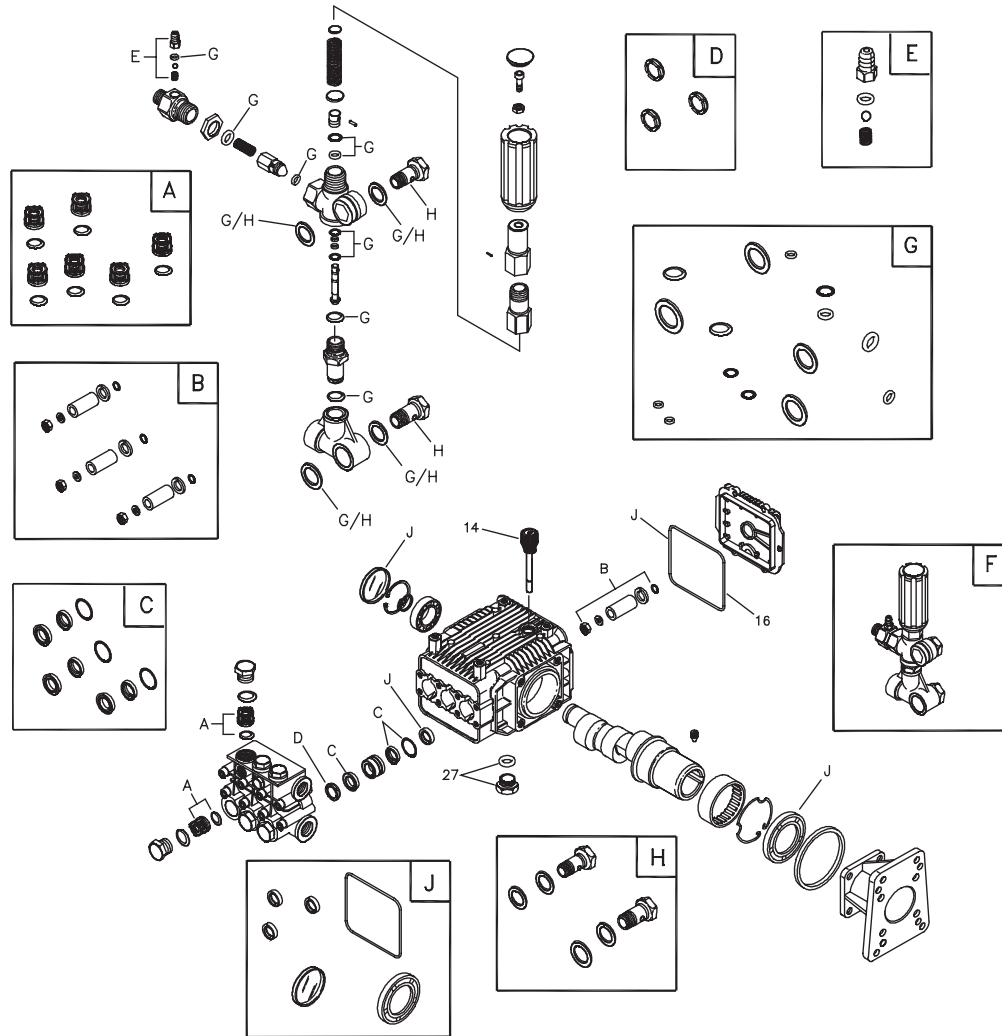

EXPLODED VIEW AND PARTS LIST

EXPLODED VIEW AND PARTS LIST - MAIN UNIT

Item	Part #	Description
1	M194424GS	BASE
2	M196133GS	HANDLE
3	30809GS	GROMMET
4	B4805GS	HOSE, 50'
5	192134GS	KIT, Engine Mounting Hardware
6	192132GS	KIT, Pump Mounting Hardware
7	194036GS	ASSY, Pump
	195016GS	Valve, Thermal Relief
	63281GS	Key
8	192796GS	KIT, Chemical Hose/Filter
9	95458GS	QUICK CONNECT
10	194004GS	KIT, Garden Hose Inlet
11	192126GS	KIT, Vinyl Cap
12	B2203GS	KIT, Handle Fastening
13	192310GS	KIT, Vibration Mount
14	194411GS	KIT, Wheel
	191265GS	E-Ring
15	B3263AGS	GUN
16	193814GS	EXTENSION, QC
17	196233GS	KIT, Spray Tips
	195983AGS	Nozzle, QC, Red

Item	Part #	Description
	195983BGS	Nozzle, QC, Yellow
	195983CGS	Nozzle, QC, Green
	195983DGS	Nozzle, QC, White
	195851ZZGS	Nozzle, QC, Black
	900	§ ENGINE

Items Not Illustrated

203764GS	MANUAL, Operator's
MS3778	MANUAL, Engine
191267RGS	AXLE
95456GS	QUICK CONNECT, Male
96016GS	QUICK CONNECT, Female, Plastic
192014GS	FITTING, 1/2
192015GS	FITTING, 3/4
195463GS	KIT, Decals, Service

Optional Accessories

6048	KIT, O-Ring
6039	PUMP SAVER

§ - Contact Engine Manufacturer

Copyright © 2007 Briggs & Stratton Power Products Group, LLC. All rights reserved. No part of this material may be reproduced or transmitted in any form by any means without the express written permission of Briggs & Stratton Power Products Group, LLC.

EXPLODED VIEW AND PARTS LIST

EXPLODED VIEW AND PARTS LIST - PUMP

Item	Part #	Description
14	198849GS	CAP, Oil Dipstick
16	116B2126GS	O-RING, Square
27	203034GS	KIT, DRAIN PLUG
A	50087628PGS	KIT, VALVE
B	201B2126GS	KIT, PISTON
C	203B2126GS	KIT, WATER SEALS
D	204B2126GS	KIT, SUPPORT RINGS
E	192914GS	KIT, HOSE TAIL
F	153B2126GS	UNLOADER, Complete
G	193991GS	KIT, O-RINGS
H	199894GS	KIT, BOLTS
J	202B2126GS	KIT, OIL SEALS