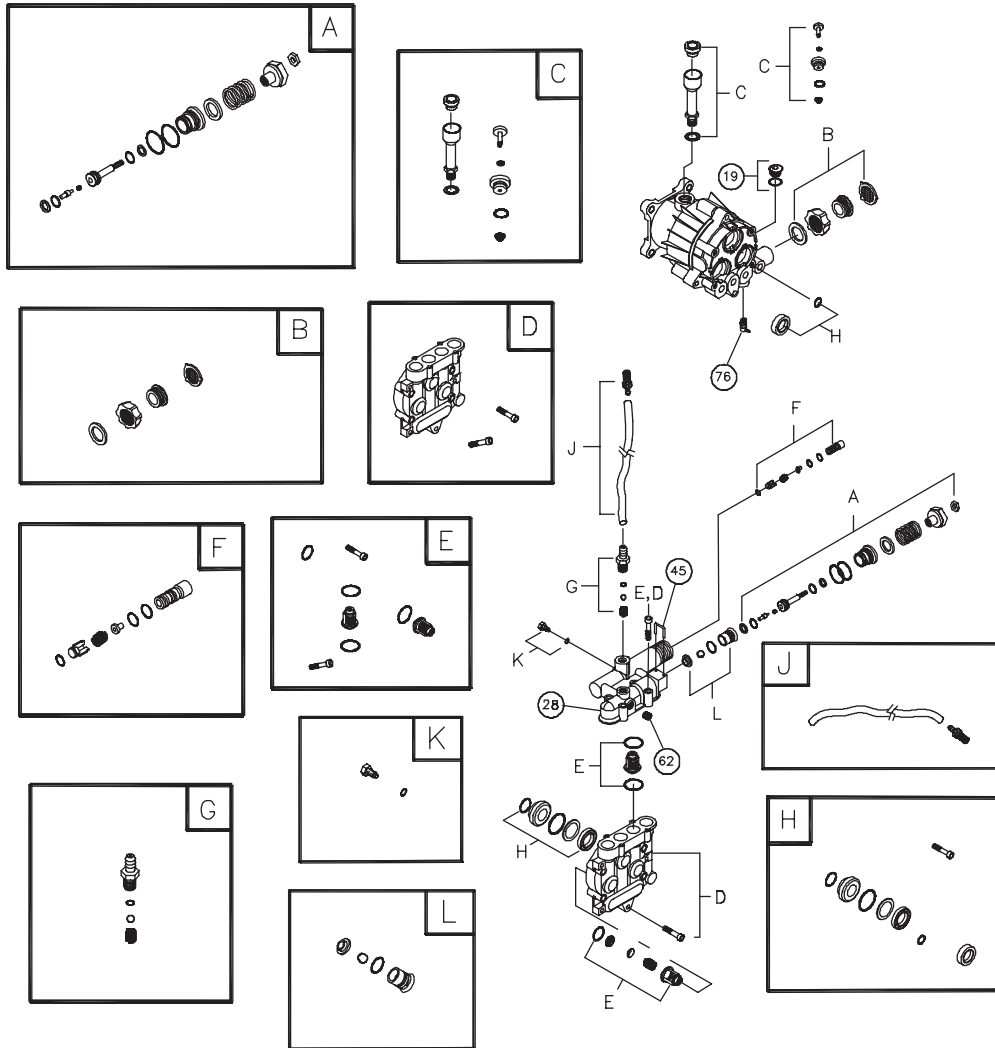

Item	Part #	Description
1	196134GS	ASSY, Base
2	B194718GS	HANDLE
3	194485GS	ASSY, Billboard/Decal
4	196006GS	HOSE
5	192318GS	KIT, Engine Mounting Hardware
6	192317GS	KIT, Wheel
	191267MGS	Axle
	191265GS	E-Ring
7	192310GS	KIT, Vibration Mount
8	198347GS	ASSY, Pump
	194298GS	Valve, Thermal Relief
	23139DGS	Key
9	192309GS	KIT, Hook, Base
10	194264GS	KIT, Hook, Handle
11	192131GS	KIT, Pump Mounting Hardware
12	B3263GS	GUN
13	188792AGS	ASSY, Wand

Item	Part #	Description
14	94804GS	ORFICE
15	B2203GS	KIT, Handle Connector
16	193308AGS	ASSY, Wand Turbo
900	§	ENGINE

Parts Not Illustrated

194489GS	MANUAL, Operator's
MS3430	MANUAL, Engine
6048	KIT, O-Ring Maintenance
695755	KNOB, Throttle
194571GS	KIT, Decals

EXPLODED VIEW AND PARTS LIST — PUMP

Item	Part #	Description
19	190571GS	CAP, Oil
28	198102GS	MANIFOLD
45	190578GS	PIN
62	190581GS	CAP, 1/8
76	194298GS	THERMAL RELIEF
A	190594GS	KIT, UNLOADER
B	190670GS	KIT, WATER INLET
C	190669GS	KIT, BREATHER TUBE
D	193808GS	KIT, HEAD BRASS
E	193806GS	KIT, CHECK VALVES
F	190592GS	KIT, INLET CHECK
G	190593GS	KIT, CHEMICAL INJECTION

Item	Part #	Description
H	193807GS	KIT, SEAL SET
J	189971GS	KIT, CHEMICAL HOSE
K	193971GS	KIT, PIPE FITTING
L	193972GS	KIT, UNLOADER SEAT

Parts Not Illustrated

190585GS	OIL BOTTLE
B2384GS	FILTER, Inlet

NOTE: Item letters A - L are service kits and include all parts shown within the box.