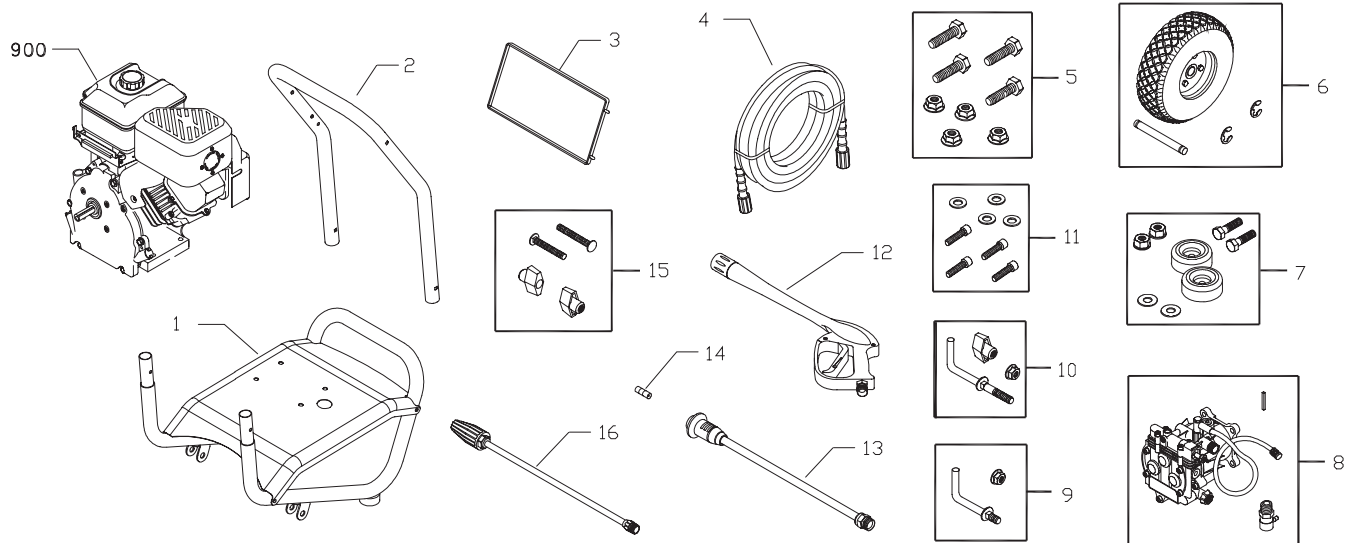

Item	Part #	Description
1	196134GS	ASSY, Base
2	B194718GS	HANDLE
3	194485GS	ASSY, Billboard/Decal
4	196006GS	HOSE
5	192318GS	KIT, Engine Mounting Hardware
6	192317GS	KIT, Wheel
	191267MGS	Axle
	191265GS	E-Ring
7	192310GS	KIT, Vibration Mount
8	198347GS	ASSY, Pump
	194298GS	Valve, Thermal Relief
	23139DGS	Key
9	192309GS	KIT, Hook, Base
10	194264GS	KIT, Hook, Handle
11	192131GS	KIT, Pump Mounting Hardware
12	B3263GS	GUN
13	188792AGS	ASSY, Wand

Item	Part #	Description
14	94804GS	ORFICE
15	B2203GS	KIT, Handle Connector
16	193308AGS	ASSY, Wand Turbo
900	§	ENGINE

Parts Not Illustrated

194489GS	MANUAL, Operator's
MS3430	MANUAL, Engine
6048	KIT, O-Ring Maintenance
695755	KNOB, Throttle
194571GS	KIT, Decals

EXPLODED VIEW AND PARTS LIST — PUMP

Item	Part #	Description
19	190571GS	CAP, Oil
28	198102GS	MANIFOLD
45	190578GS	PIN
62	190581GS	CAP, 1/8
76	194298GS	THERMAL RELIEF
A	190594GS	KIT, UNLOADER
B	190670GS	KIT, WATER INLET
C	190669GS	KIT, BREATHER TUBE
D	193808GS	KIT, HEAD BRASS
E	193806GS	KIT, CHECK VALVES
F	190592GS	KIT, INLET CHECK
G	190593GS	KIT, CHEMICAL INJECTION

Item	Part #	Description
H	193807GS	KIT, SEAL SET
J	189971GS	KIT, CHEMICAL HOSE
K	193971GS	KIT, PIPE FITTING
L	193972GS	KIT, UNLOADER SEAT

Parts Not Illustrated

190585GS	OIL BOTTLE
B2384GS	FILTER, Inlet

NOTE: Item letters A - L are service kits and include all parts shown within the box.