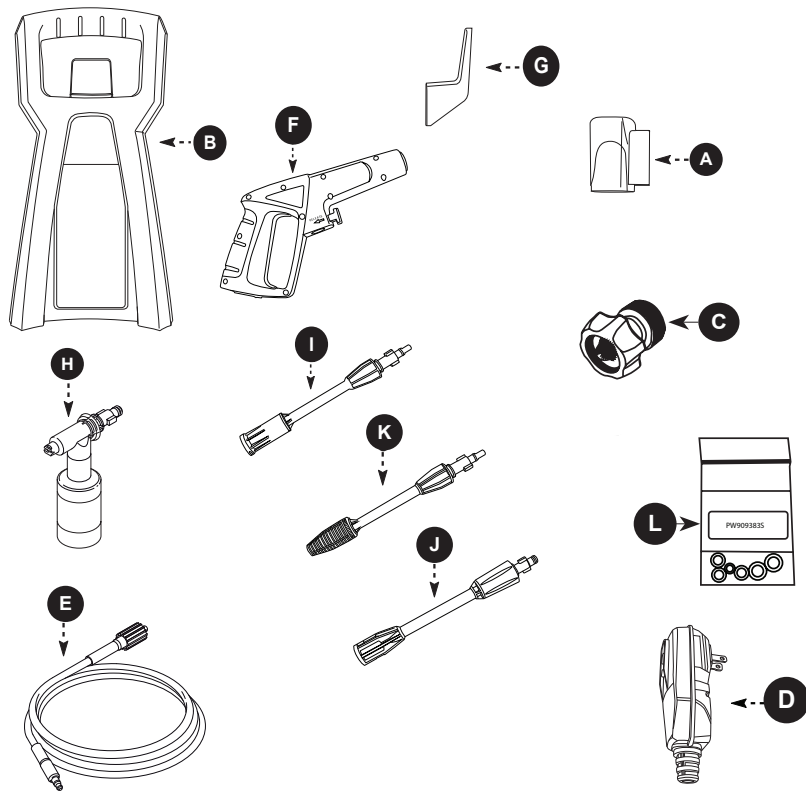

BE

ELECTRIC PRESSURE WASHER

P1415EN

Operation Manual

93497-GN

BEPOWEREQUIPMENT

.COM

REPLACEMENT PARTS LIST

PART	DESCRIPTION	PART #
A	Gun Holder	PW4220580
B	Handle	PW4220570
C	Garden Hose Adapter	PW4221570
D	GFCI Assembly	PW4221160
E	Soft PVC Hose	PW4221500
F	Spray Gun	PW4120395
G	Cord Hook	PW4220590
H	Detergent Bottle (14oz.)	PW50954
I	Variable Spray Nozzle Lance	PW4120410
J	Extension Lance	PW4120400
K	Turbo Nozzle Lance	PW4120430
L	O-Ring Kit	PW909142S