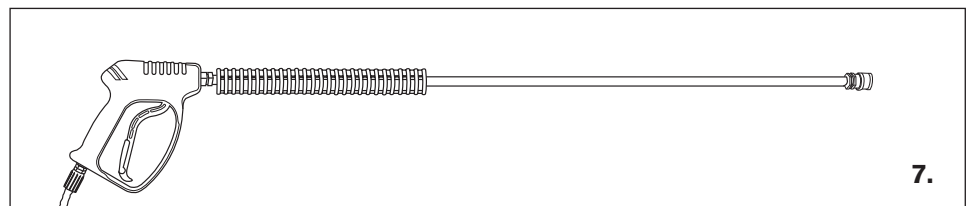

# PRESSURE WASHER BREAKDOWN

B4013HA

REF #	DESCRIPTION	PART #
1	Frame	85.600.125
2	Engine - Honda GX390	Not For Resale
3	Pump - RSV4G40HDF40	85.129.037
4	Wheels (x2)	85.660.050BFS
5	Soap Hose	85.400.005
6	Nozzle Set	85.210.035
7	Gun with Assembly	85.205.026
8	Hose 50' x 3/8"	85.238.153