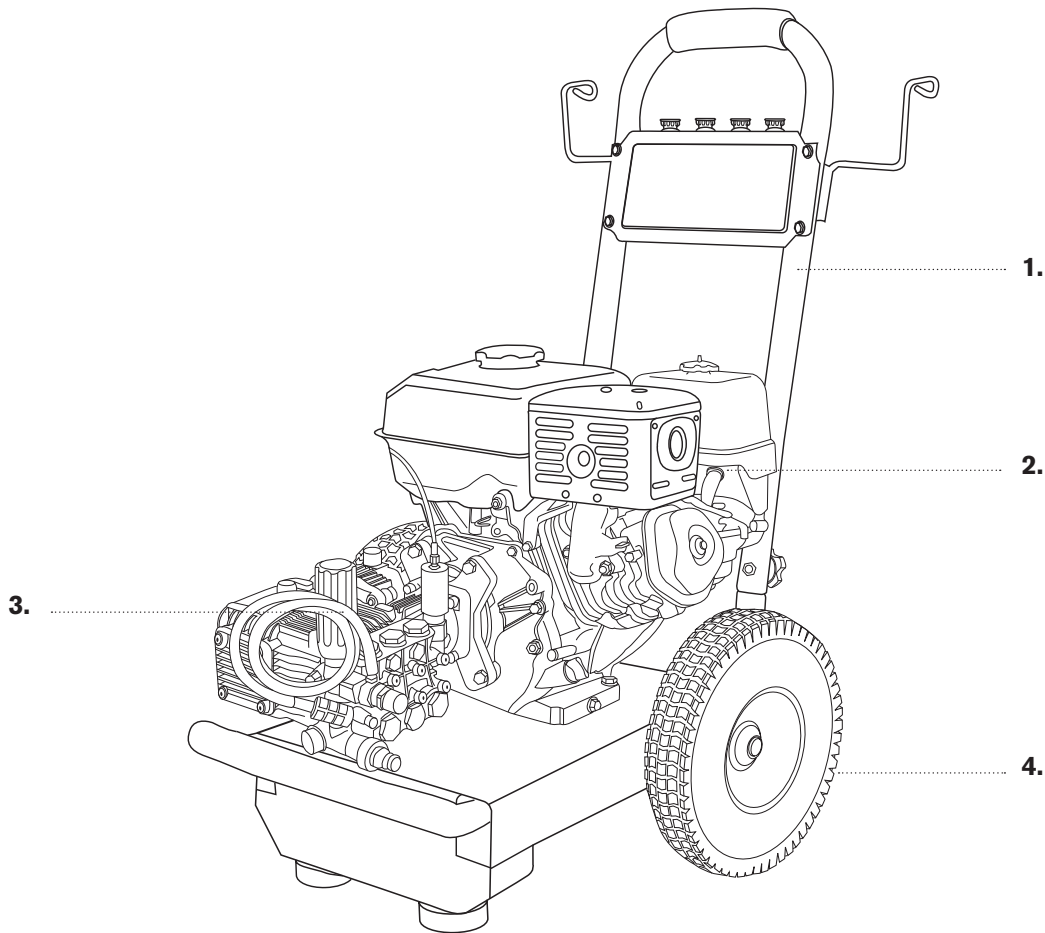

# PRESSURE WASHER BREAKDOWN

B4013HA

REF #	DESCRIPTION	PART #
1	Frame	85.600.125
2	Engine - Honda GX390	Not For Resale
3	Pump - RSV4G40HDF40	85.129.037
4	Wheels (x2)	85.660.050BFS
5	Soap Hose	85.400.005
6	Nozzle Set	85.210.035
7	Gun with Assembly	85.205.026
8	Hose 50' x 3/8"	85.238.153

# PRESSURE WASHER BREAKDOWN

B4013HA