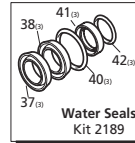

### Repair Kits

Pos	Code	Description	Qty.	Pos	Code	Description	Qty.	Pos	Code	Description	Qty.
1	1980300	Nut M6	1	39	1981570	Piston guide	3		AR64516	Oil	1
2	2760420	Grub screw M6x12	1	40	770260	O-Ring ø23.52x1.78	3			<i>OIL CAPACITY - 16 OZ</i>	
3	1980540	Unloader knob	1	41	1260440	Gasket	3		<b>Special Parts / Kits</b>		
4	1980220	Spring plate	2	42	640070	O-Ring ø13.95x2.62	3		<b>Code</b>	<b>Description</b>	<b>Qty.</b>
5	2760410	Spring	1	43	2760310	Spacer	3		42304	EZ Start assembly	1
6	2760400	Valve piston	1	44	1260460	Oil seal	3		2186	Valve kit - up to 3200 PSI	1
7	2260100	O-Ring ø6.02x2.62	1	45	2760010	Pump body	1		42302	Valve kit - above 3200 PSI	1
8	660190	O-Ring ø6.07x1.78	1	46	1266740	Bearing cap	1		2280	Unloader kit up to 3200 PSI no knob with seat	1
9	2760210	Ring	1	47	1260790	Circlip ø152	1		42369	Unloader kit above 3200 PSI no knob with seat	1
10	2760050	Piston guide	1	48	1780550	Snap ring	1		42128	Unloader kit above 3200 PSI with knob without seat	1
11	1200690	O-Ring ø15.6x1.78	4	49	2760340	Bearing	1		42129	Unloader kit above 3200 PSI with knob with seat	1
12	394280	O-Ring ø12.42x1.78	2	50	1780490	Bearing	1		42527	Complete manifold with EZ start	1
13	2260070	By-pass jet	1	51	880130	Oil cap	1		2769201	Complete manifold non EZ start	1
14	2760090	Seat	1	52	1780040	Con rod Aluminum	3		2761050	Bare manifolds with EZ start	1
15	770140	O-Ring ø11.11x1.78	1	53	1780710	Con rod Bronze	3		2760330	Bare manifolds non EZ start	1
16	1982520	Hose nipple	1	54	2760280	O-Ring ø101.27x2.62	1				
18	1250280	Ball	1	55	802190	Bolt M6x12	4				
19	1560520	Spring	1	56	2760110	Rear cover	1				
20	2760230	Detergent injector 3/8" G	1	57	2760350	Bearing	1				
21	2760270	O-Ring ø12x1	1	58	1321190	Bearing	1				
22	1470210	O-Ring ø9x1	1	59	1321080	Snap ring	1				
23	2760120	Injector insert	1	62	2769201	Complete pump head w/o EZ start	1				
24	2760200	Spring	1	62	2769209	Complete pump head EZ-start	1				
25	2760130	Jet	1	64	480671	Oil seal	1				
26	1460430	O-Ring ø4x2.5	1	66	180030	Bolt M8x20	4				
27	801080	Bolt M6x50	(92 in/lbs) 8	67	820440	Set screw M6	1				
28	1381550	Lockwasher	8	68	1780340	Hollow shaft ø1"	1				
29	2760020	Head - w/o EZ-start	1	68	1780920	Hollow shaft ø1"	1				
30	2761050	Head - Bare EZ-start	1	68	1780330	Hollow shaft ø1"	1				
31	2760330	Head - Bare w/o EZ-start	1	69	1780590	Hollow shaft ø3/4"	3GPM #9 1				
32	2760630	EZ-start plug	1	69	1780600	Hollow shaft ø3/4"	2.5GPM #10 1				
33	2760260	Plug 1/4" G	2	70	1780580	Flange F25	1				
34	2760180	Plug	(442 in/lbs) 3	71	2760290	Flange F40	1				
35	2769050	Complete valve	6								
36	2760220	Support ring	3								
37	1342761	Gasket	3								
38	1981580	Ring	1								