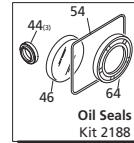

### Repair Kits

Pos	Code	Description	Qty.	Pos	Code	Description	Qty.	Pos	Code	Description	Qty.
1	1980300	Nut M6	1	39	1981570	Piston guide	3		AR64516	Oil	1
2	2760420	Grub screw M6x12	1	40	770260	O-Ring ø23.52x1.78	3			<i>OIL CAPACITY - 16 OZ</i>	
3	1980540	Unloader knob	1	41	1260440	Gasket	3		<b>Special Parts / Kits</b>		
4	1980220	Spring plate	2	42	640070	O-Ring ø13.95x2.62	3		<b>Code</b>	<b>Description</b>	<b>Qty.</b>
5	2760410	Spring	1	43	2760310	Spacer	3		42304	EZ Start assembly	1
6	2760400	Valve piston	1	44	1260460	Oil seal	3		2186	Valve kit - up to 3200 PSI	1
7	2260100	O-Ring ø6.02x2.62	1	45	2760010	Pump body	1		42302	Valve kit - above 3200 PSI	1
8	660190	O-Ring ø6.07x1.78	1	46	1266740	Bearing cap	1		2280	Unloader kit up to 3200 PSI no knob with seat	1
9	2760210	Ring	1	47	1260790	Circlip ø152	1		42369	Unloader kit above 3200 PSI no knob with seat	1
10	2760050	Piston guide	1	48	1780550	Snap ring	1		42128	Unloader kit above 3200 PSI with knob without seat	1
11	1200690	O-Ring ø15.6x1.78	4	49	2760340	Bearing	1		42129	Unloader kit above 3200 PSI with knob with seat	1
12	394280	O-Ring ø12.42x1.78	2	50	1780490	Bearing	1		42527	Complete manifold with EZ start	1
13	2260070	By-pass jet	1	51	880130	Oil cap	1		2769201	Complete manifold non EZ start	1
14	2760090	Seat	1	52	1780040	Con rod Aluminum	3		2761050	Bare manifolds with EZ start	1
15	770140	O-Ring ø11.11x1.78	1	53	1780710	Con rod Bronze	3		2760330	Bare manifolds non EZ start	1
16	1982520	Hose nipple	1	54	2760280	O-Ring ø101.27x2.62	1				
18	1250280	Ball	1	55	802190	Bolt M6x12	4				
19	1560520	Spring	1	56	2760110	Rear cover	1				
20	2760230	Detergent injector 3/8" G	1	57	2760350	Bearing	1				
21	2760270	O-Ring ø12x1	1	58	1321190	Bearing	1				
22	1470210	O-Ring ø9x1	1	59	1321080	Snap ring	1				
23	2760120	Injector insert	1	62	2769201	Complete pump head w/o EZ start	1				
24	2760200	Spring	1	62	2769209	Complete pump head EZ-start	1				
25	2760130	Jet	1	64	480671	Oil seal	1				
26	1460430	O-Ring ø4x2.5	1	66	180030	Bolt M8x20	4				
27	801080	Bolt M6x50	(92 in/lbs) 8	67	820440	Set screw M6	1				
28	1381550	Lockwasher	8	68	1780340	Hollow shaft ø1"	1				
29	2760020	Head - w/o EZ-start	1	68	1780920	Hollow shaft ø1"	1				
30	2761050	Head - Bare EZ-start	1	68	1780330	Hollow shaft ø1"	1				
31	2760330	Head - Bare w/o EZ-start	1	69	1780590	Hollow shaft ø3/4"	3GPM #9 1				
32	2760630	EZ-start plug	1	69	1780600	Hollow shaft ø3/4"	2.5GPM #10 1				
33	2760260	Plug 1/4" G	2	70	1780580	Flange F25	1				
34	2760180	Plug	(442 in/lbs) 3	71	2760290	Flange F40	1				
35	2769050	Complete valve	6								
36	2760220	Support ring	3								
37	1342761	Gasket	3								
38	1981580	Ring	1								