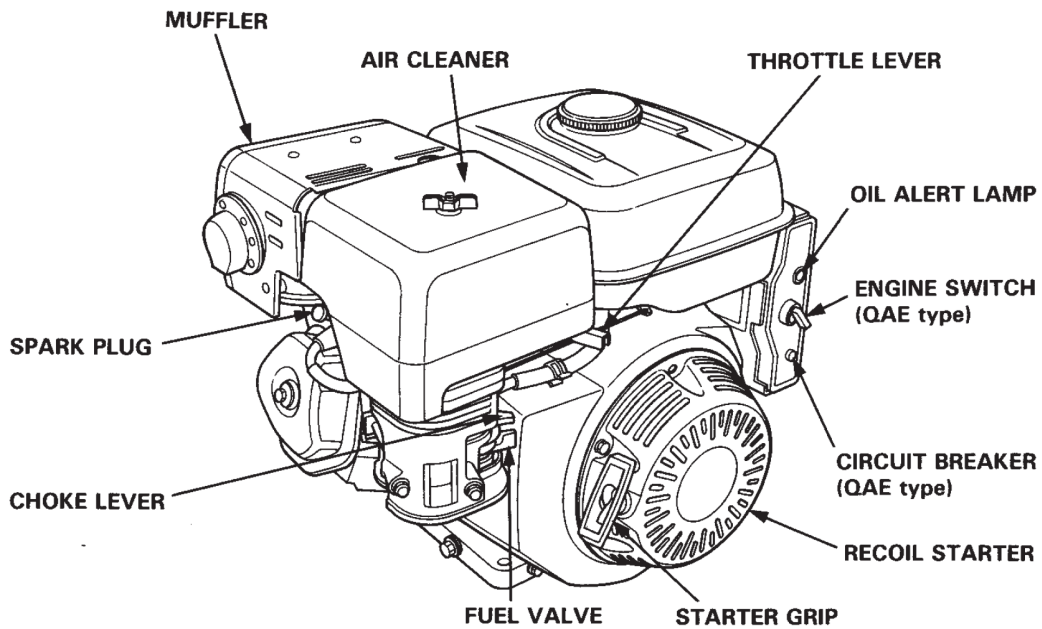

# PRESSURE WASHER BREAKDOWN

B4013HA

REF #	DESCRIPTION	PART #
1	Frame	85.600.125
2	Engine - Honda GX390	Not For Resale
3	Pump - RSV4G40HDF40	85.129.037
4	Wheels (x2)	85.660.050BFS
5	Soap Hose	85.400.005
6	Nozzle Set	85.210.035
7	Gun with Assembly	85.205.026
8	Hose 50' x 3/8"	85.238.153

# PRESSURE WASHER BREAKDOWN

B4013HA