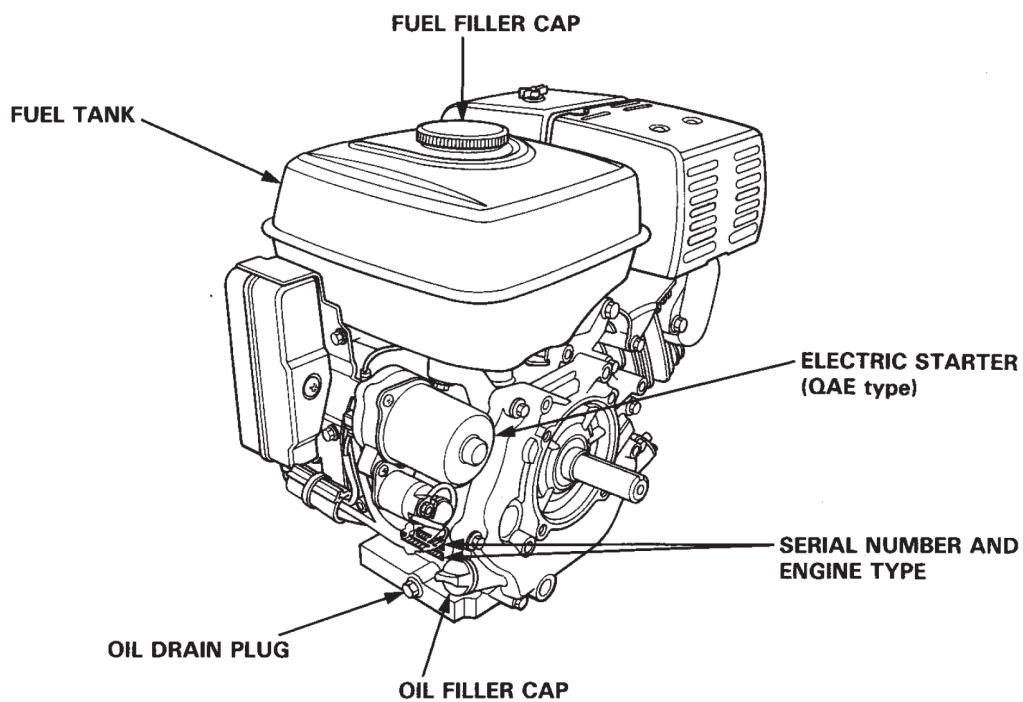

# PRESSURE WASHER BREAKDOWN

B4013HA

REF #	DESCRIPTION	PART #
1	Frame	85.600.125
2	Engine - Honda GX390	Not For Resale
3	Pump - RSV4G40HDF40	85.129.037
4	Wheels (x2)	85.660.050BFS
5	Soap Hose	85.400.005
6	Nozzle Set	85.210.035
7	Gun with Assembly	85.205.026
8	Hose 50' x 3/8"	85.238.153

# PRESSURE WASHER BREAKDOWN

B4013HA