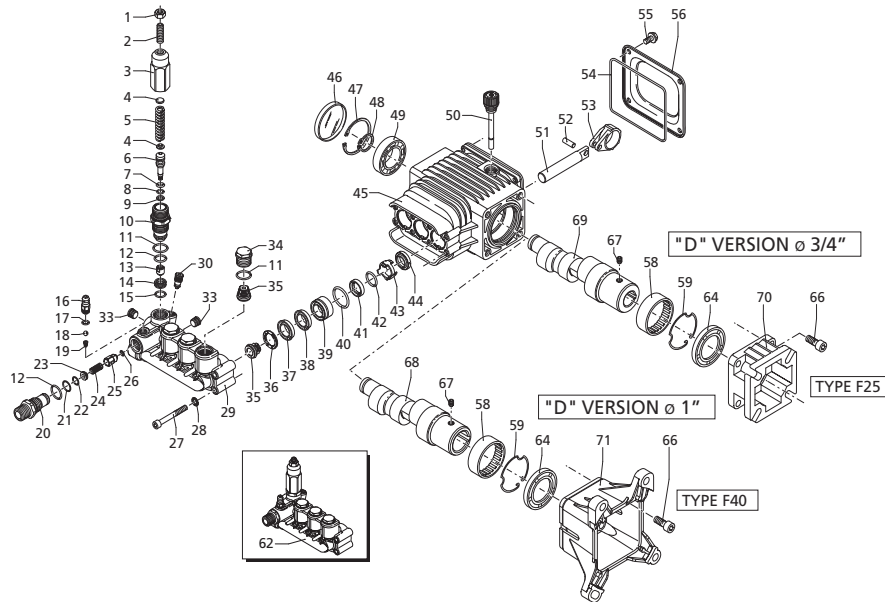

PRESSURE WASHER BREAKDOWN

B4013HA

Repair Kits

Pos	Code	Description	Qty.	Pos	Code	Description	Qty.	Pos	Code	Description	Qty.
1	1980300	Nut M6	1	39	1981570	Piston guide	3		AR64516	Oil	1
2	2760420	Grub screw M6x12	1	40	770260	O-Ring ø23.52x1.78	3			<i>OIL CAPACITY - 16 OZ</i>	
3	1980540	Unloader knob	1	41	1260440	Gasket	3		Special Parts / Kits		
4	1980220	Spring plate	2	42	640070	O-Ring ø13.95x2.62	3		Code	Description	Qty.
5	2760410	Spring	1	43	2760310	Spacer	3		42304	EZ Start assembly	1
6	2760400	Valve piston	1	44	1260460	Oil seal	3		2186	Valve kit - up to 3200 PSI	1
7	2260100	O-Ring ø6.02x2.62	1	45	2760010	Pump body	1		42302	Valve kit - above 3200 PSI	1
8	660190	O-Ring ø6.07x1.78	1	46	1266740	Bearing cap	1		2280	Unloader kit up to 3200 PSI no knob with seat	1
9	2760210	Ring	1	47	1260790	Circlip ø152	1		42369	Unloader kit above 3200 PSI no knob with seat	1
10	2760050	Piston guide	1	48	1780550	Snap ring	1		42128	Unloader kit above 3200 PSI with knob without seat	1
11	1200690	O-Ring ø15.6x1.78	4	49	2760340	Bearing	1		42129	Unloader kit above 3200 PSI with knob with seat	1
12	394280	O-Ring ø12.42x1.78	2	50	1780490	Bearing	1		42527	Complete manifold with EZ start	1
13	2260070	By-pass jet	1	51	880130	Oil cap	1		2769201	Complete manifold non EZ start	1
14	2760090	Seat	1	52	1780040	Con rod Aluminum	3		2761050	Bare manifolds with EZ start	1
15	770140	O-Ring ø11.11x1.78	1	53	1780710	Con rod Bronze	3		2760330	Bare manifolds non EZ start	1
16	1982520	Hose nipple	1	54	2760280	O-Ring ø101.27x2.62	1				
18	1250280	Ball	1	55	802190	Bolt M6x12	4				
19	1560520	Spring	1	56	2760110	Rear cover	1				
20	2760230	Detergent injector 3/8" G	1	57	2760350	Bearing	1				
21	2760270	O-Ring ø12x1	1	58	1321190	Bearing	1				
22	1470210	O-Ring ø9x1	1	59	1321080	Snap ring	1				
23	2760120	Injector insert	1	62	2769201	Complete pump head w/o EZ start	1				
24	2760200	Spring	1	62	2769209	Complete pump head EZ-start	1				
25	2760130	Jet	1	64	480671	Oil seal	1				
26	1460430	O-Ring ø4x2.5	1	66	180030	Bolt M8x20	4				
27	801080	Bolt M6x50	(92 in/lbs) 8	67	820440	Set screw M6	1				
28	1381550	Lockwasher	8	68	1780340	Hollow shaft ø1"	1				
29	2760020	Head - w/o EZ-start	1	68	1780920	Hollow shaft ø1"	1				
30	2761050	Head - Bare EZ-start	1	68	1780330	Hollow shaft ø1"	1				
31	2760330	Head - Bare w/o EZ-start	1	69	1780590	Hollow shaft ø3/4"	3GPM #9 1				
32	2760630	EZ-start plug	1	69	1780600	Hollow shaft ø3/4"	2.5GPM #10 1				
33	2760260	Plug 1/4" G	2	70	1780580	Flange F25	1				
34	2760180	Plug	(442 in/lbs) 3	71	2760290	Flange F40	1				
35	2769050	Complete valve	6								
36	2760220	Support ring	3								
37	1342761	Gasket	3								
38	1981580	Ring	1								

Legend			
ø 15	ø 15	ø 15	ø 15
For ∇	For ☒	For ▲	For □
RSV2.5G25	RSV3G25	RSV3.5G35	RSV4G30
	For ○		For ■
	RSV3G30		RSV4G35
			RSV4G40
	For ●		
	RSV3G34		
	RSV3G35