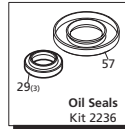

BACK

1. Starter Handle
2. Engine Switch
3. Low Oil Sensor
4. Oil Dipstick
5. Oil Drain Plug
6. Oil Plug

PRESSURE WASHER BREAKDOWN

B317RA

Repair Kits

Pos	Code	Description	Qty	Pos	Code	Description	Qty	Pos	Code	Description	Qty
1	380410	Screw (221 in/lbs) ∇ \square 3	3	30	2840230	Pump body	1	57	2841050	Ring	1
2	800220	Screw (221 in/lbs) \square 3	3	31	480560	O-Ring ϕ 6.75x1.78	1	58	2840890	O-Ring ϕ 14x2	2
3	2841730	Head ∇ 1	1	32	2840710	Plug	1	59	1683500	Oil seal	3
4	2840022	Head \blacksquare 1	1	33	480480	O-Ring ϕ 4.48x1.78	1	60	2840840	Plug ∇ 1	1
5	2840870	Head \circ 1	1	34	1982520	Hose tail ϕ 8 (35 in/lbs) ∇ 1	1	61	480650	Washer	1
6	2841620	Head \square 1	1	35	3700240	Hose tail ϕ 8 (35 in/lbs) ∇ 1	1	62	TPP1401/4A	Thermal relief valve	1
7	2840830	Screw (89 in/lbs) 1	1	36	1250280	Ball	1	63	1060100	Ball ∇ 1	1
8	600180	O-Ring ϕ 7.66x1.78	1	37	1560520	Spring	1	64	2840440	Seat ∇ 1	1
9	2841530	Valve cap (221 in/lbs) 3	3	38	1460431	O-Ring ϕ 4x2.5	1	65	2840450	Spring ∇ 1	1
10	740290	O-Ring ϕ 14x1.78	1	39	2841150	Shutter	1	66	2841520	O-Ring ϕ 13.5x1.8	3
11	2849051	Complete Valve \bullet 6	6	40	3700220	Jet ∇ 1	1	67	3400650	Plug	1
12	2849050	Complete Valve ∇ \square 6	6	41	1343580	Spring	1	68	480650	Washer ∇ 1	1
13	1470210	O-Ring ϕ 9x1	1	42	800560	O-Ring ϕ 8.73x1.78	2	69	2849284	Complete head assembly ∇ 1	1
14	2840770	Seat \bullet 1	1	43	2840340	Injector	1	70	2840840	Plug (EZ start pump only)	1
15	2841080	Seat ∇ \square 1	1	44	3700200	Detergent injector ∇ 1	1	71	480650	Washer (EZ start pump only)	1
16	2840760	Shutter (27 in/lbs) 1	1	45	2840270	Fitting	1	72	2840441	Seat (EZ start pump only)	1
17	820510	O-Ring ϕ 10.82x1.78	1	46	2841220	Fitting 3/4" NH ∇ \square 1	1	73	2840450	Spring (EZ start pump only)	1
18	2840750	Piston guide (177 in/lbs) 1	1	47	2841230	Fitting Aluminium (221 in/lbs) ∇ \bullet \square 1	1				
19	2760210	Ring	1	48	2840390	Fitting Brass (221 in/lbs) \square 1	1				
20	660190	O-Ring ϕ 6.07x1.78	1	49	7369	Filter	1				
21	2260100	O-Ring ϕ 6.02x2.62	1	50	2840400	Fitting 3/8" G M (221 in/lbs) \circ 1	1				
22	2841140	Piston	1	51	2841380	Fitting (221 in/lbs) \blacksquare 1	1				
23	1060120	Nut M6	1	52	2841120	Fitting (221 in/lbs) \square ∇ 1	1				
24	392840	Screw M6x16	1	53	2840060	Spring	3				
25	2760480	Insert	1	54	2840040	Piston ϕ 12 ∇ \square 3	3				
26	1980220	Wobble plate	2	55	2840530	Piston ϕ 12 \square 3	3				
27	2760410	Spring	1	56	2840050	Lock	3				
28	2200141	Water seal ∇ \square 3	3		51	1980130	Fifth wheel	1			
29	2200141	Water seal \square 6	6		52	1980250	Fifth wheel	1			
	770260	O-Ring ϕ 23.52x1.78	3		53	1980240	Fifth wheel	1			
	770590	O-Ring ϕ 21.95x1.78	3		54	1980250	Fifth wheel	1			
	2840561	Bushing ϕ 12	3		55	2840050	Wobble plate \blacksquare 1	1			
	2840550	Bushing ϕ 12	3		56	2840900	Wobble plate \circ 1	1			
	2840540	Bushing ϕ 12	3		57	2840720	Wobble plate ∇ 1	1			
	2840561	Bushing	3		58	2840730	Wobble plate \square 1	1			
	1683500	Oil seal ∇ \square 3	3		59	161060	Bearing	1			
					60	161050	Ring ϕ 72	1			