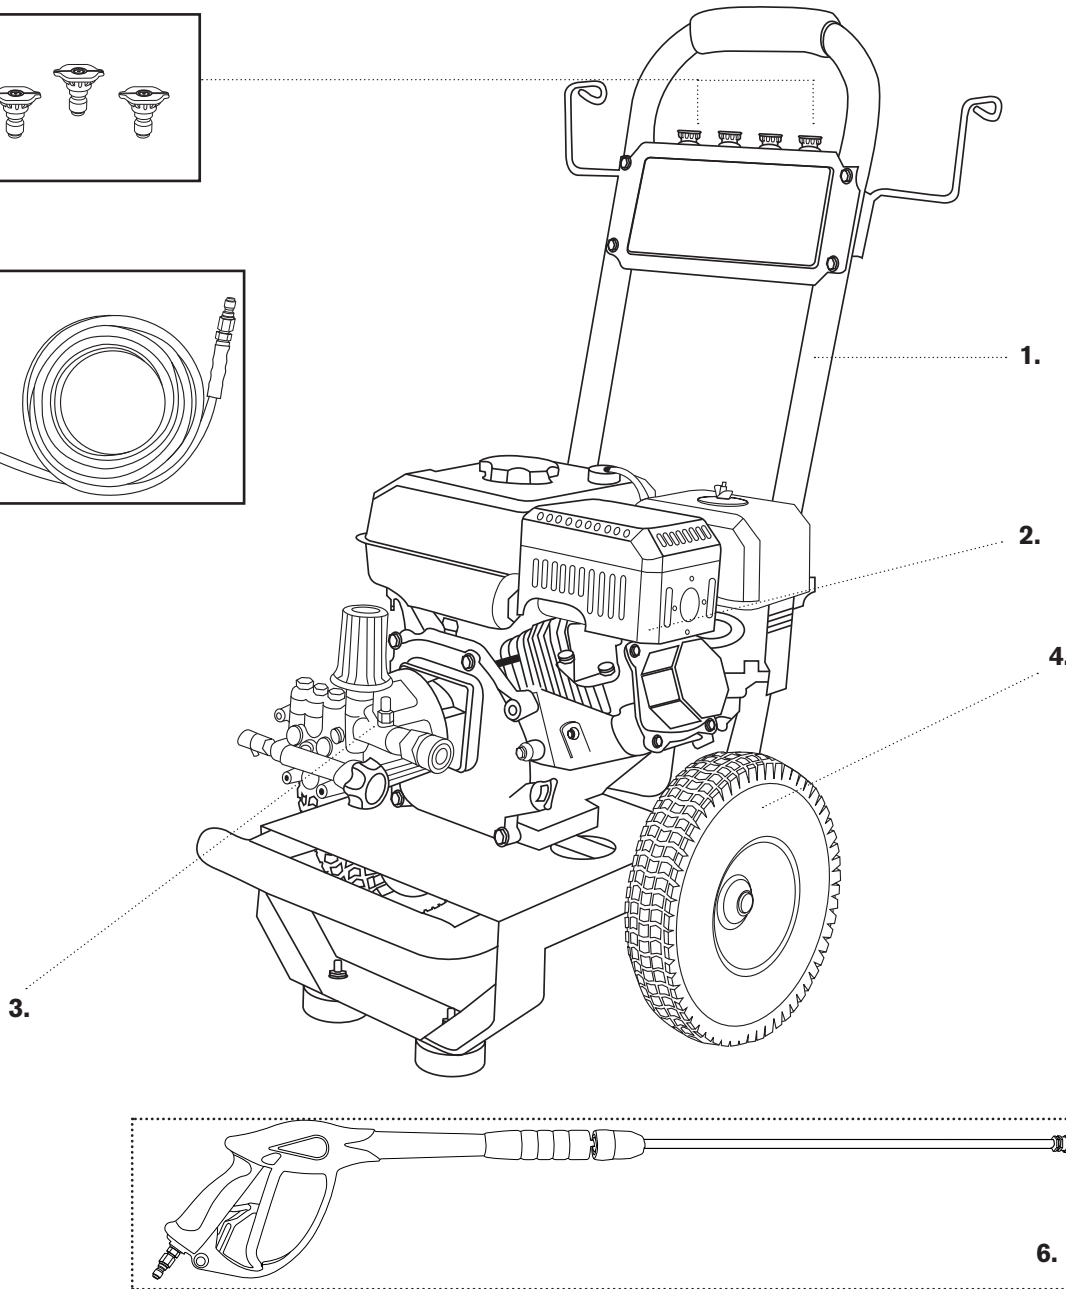

PRESSURE WASHER BREAKDOWN

B317RA

PRESSURE WASHER BREAKDOWN

B317RA

REF #	DESCRIPTION	PART #
1	Frame	85.600.124
2	Engine - Powerease	85.570.070
3	Pump - RMV25G30D -EZ	85.120.035
4	Wheels	85.660.004
5	Nozzle Set	85.210.025
6	Gun with Assembly	85.205.049
7	Hose 25" x 1/4"	85.225.229

PRESSURE WASHER BREAKDOWN

B317RA

FRONT

1. Choke Lever
2. Fuel Valve
3. Carburetor
4. Throttle Lever
5. Air Cleaner
6. Fuel Tank
7. Starter Handle
8. Spark Plug
9. Oil Dipstick
10. Recoil Start
11. Oil Drain Plug