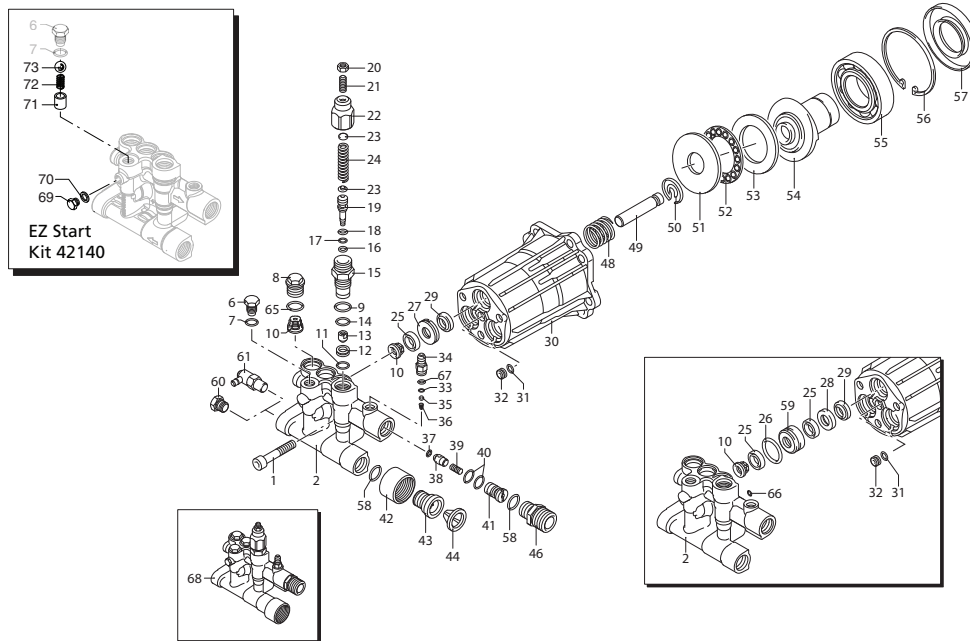

BACK

1. Starter Handle
2. Engine Switch
3. Low Oil Sensor
4. Oil Dipstick
5. Oil Drain Plug
6. Oil Plug

PRESSURE WASHER BREAKDOWN

B317RA

Repair Kits

Pos	Code	Description	Qty	Pos	Code	Description	Qty	Pos	Code	Description	Qty
1	380410	Screw (221 in/lbs) ∇ \square 3	3	30	2840230	Pump body	1	57	2841050	Ring	1
2	800220	Screw (221 in/lbs) \square 3	3	31	480560	O-Ring ϕ 6.75x1.78	1	58	2840890	O-Ring ϕ 14x2	2
3	2841730	Head ∇ 1	1	32	2840710	Plug	1	59	1683500	Oil seal	3
4	2840022	Head \blacksquare 1	1	33	480480	O-Ring ϕ 4.48x1.78	1	60	2840840	Plug ∇ 1	1
5	2840870	Head \circ 1	1	34	1982520	Hose tail ϕ 8 (35 in/lbs) ∇ 1	1	61	480650	Washer	1
6	2841620	Head \square 1	1	35	3700240	Hose tail ϕ 8 (35 in/lbs) ∇ 1	1	62	TPP1401/4A	Thermal relief valve	1
7	2840830	Screw (89 in/lbs) 1	1	36	1250280	Ball	1	63	1060100	Ball ∇ 1	1
8	600180	O-Ring ϕ 7.66x1.78	1	37	1560520	Spring	1	64	2840440	Seat ∇ 1	1
9	2841530	Valve cap (221 in/lbs) 3	3	38	1460431	O-Ring ϕ 4x2.5	1	65	2840450	Spring ∇ 1	1
10	740290	O-Ring ϕ 14x1.78	1	39	2841150	Shutter	1	66	2841520	O-Ring ϕ 13.5x1.8	3
11	2849051	Complete Valve \bullet 6	6	40	3700220	Jet ∇ 1	1	67	3400650	Plug	1
12	2849050	Complete Valve ∇ \square 6	6	41	1343580	Spring	1	68	480650	Washer ∇ 1	1
13	1470210	O-Ring ϕ 9x1	1	42	800560	O-Ring ϕ 8.73x1.78	2	69	2849284	Complete head assembly ∇ 1	1
14	2840770	Seat \bullet 1	1	43	2840340	Injector	1	70	2840840	Plug (EZ start pump only)	1
15	2841080	Seat ∇ \square 1	1	44	3700200	Detergent injector ∇ 1	1	71	480650	Washer (EZ start pump only)	1
16	2840760	Shutter (27 in/lbs) 1	1	45	2840270	Fitting	1	72	2840441	Seat (EZ start pump only)	1
17	820510	O-Ring ϕ 10.82x1.78	1	46	2841220	Fitting 3/4" NH ∇ \square 1	1	73	2840450	Spring (EZ start pump only)	1
18	2840750	Piston guide (177 in/lbs) 1	1	47	2841230	Fitting Aluminium (221 in/lbs) ∇ \bullet \square 1	1				
19	2760210	Ring	1	48	2840390	Fitting Brass (221 in/lbs) \square 1	1				
20	660190	O-Ring ϕ 6.07x1.78	1	49	7369	Filter	1				
21	2260100	O-Ring ϕ 6.02x2.62	1	50	2840400	Fitting 3/8" G M (221 in/lbs) \circ 1	1				
22	2841140	Piston	1	51	2841380	Fitting (221 in/lbs) \blacksquare 1	1				
23	1060120	Nut M6	1	52	2841120	Fitting (221 in/lbs) \square ∇ 1	1				
24	392840	Screw M6x16	1	53	2840060	Spring	3				
25	2760480	Insert	1	54	2840040	Piston ϕ 12 ∇ \square 3	3				
26	1980220	Wobble plate	2	55	2840530	Piston ϕ 12 \square 3	3				
27	2760410	Spring	1	56	2840050	Lock	3				
28	2200141	Water seal ∇ \square 3	3		51	1980130	Fifth wheel	1			
29	2200141	Water seal \square 6	6		52	1980250	Fifth wheel	1			
	770260	O-Ring ϕ 23.52x1.78	3		53	1980240	Fifth wheel	1			
	770590	O-Ring ϕ 21.95x1.78	3		54	1980250	Fifth wheel	1			
	2840561	Bushing ϕ 12	3		55	2840050	Wobble plate \blacksquare 1	1			
	2840550	Bushing ϕ 12	3		56	2840900	Wobble plate \circ 1	1			
	2840540	Bushing ϕ 12	3		57	2840720	Wobble plate ∇ 1	1			
	2840561	Bushing	3		58	2840730	Wobble plate \square 1	1			
	1683500	Oil seal ∇ \square 3	3		59	161060	Bearing	1			
					60	161050	Ring ϕ 72	1			