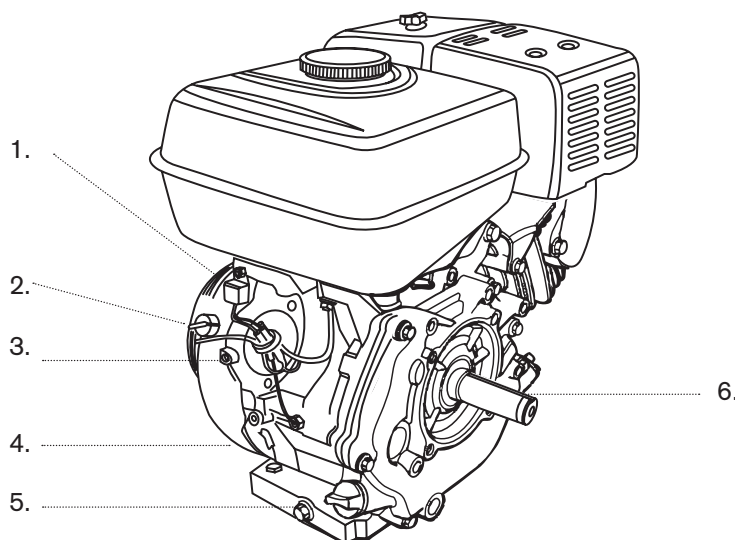

PRESSURE WASHER BREAKDOWN

B317RA

PRESSURE WASHER BREAKDOWN

B317RA

REF #	DESCRIPTION	PART #
1	Frame	85.600.124
2	Engine - Powerease	85.570.070
3	Pump - RMV25G30D -EZ	85.120.035
4	Wheels	85.660.004
5	Nozzle Set	85.210.025
6	Gun with Assembly	85.205.049
7	Hose 25" x 1/4"	85.225.229

PRESSURE WASHER BREAKDOWN

B317RA

FRONT

1. Choke Lever
2. Fuel Valve
3. Carburetor
4. Throttle Lever
5. Air Cleaner
6. Fuel Tank
7. Starter Handle
8. Spark Plug
9. Oil Dipstick
10. Recoil Start
11. Oil Drain Plug