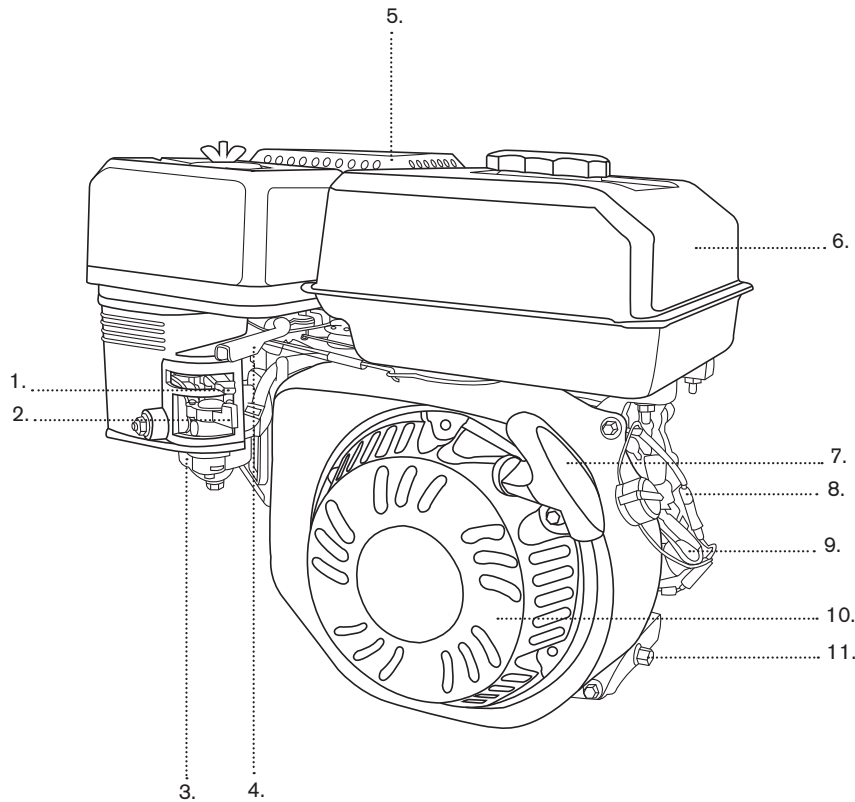

PRESSURE WASHER BREAKDOWN

B317RA

PRESSURE WASHER BREAKDOWN

B317RA

REF #	DESCRIPTION	PART #
1	Frame	85.600.124
2	Engine - Powerease	85.570.070
3	Pump - RMV25G30D -EZ	85.120.035
4	Wheels	85.660.004
5	Nozzle Set	85.210.025
6	Gun with Assembly	85.205.049
7	Hose 25" x 1/4"	85.225.229

PRESSURE WASHER BREAKDOWN

B317RA

FRONT

1. Choke Lever
2. Fuel Valve
3. Carburetor
4. Throttle Lever
5. Air Cleaner
6. Fuel Tank
7. Starter Handle
8. Spark Plug
9. Oil Dipstick
10. Recoil Start
11. Oil Drain Plug