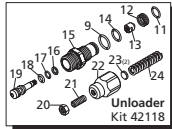

BACK

1. Starter Handle
2. Engine Switch
3. Low Oil Sensor
4. Oil Dipstick
5. Oil Drain Plug
6. Oil Plug

PRESSURE WASHER BREAKDOWN

B317RA

Repair Kits

Pos	Code	Description	Qty	Pos	Code	Description	Qty	Pos	Code	Description	Qty
1	380410	Screw (221 in/lbs) ∇ \square 3	3	30	2840230	Pump body	1	57	2841050	Ring	1
2	800220	Screw (221 in/lbs) \square 3	3	31	480560	O-Ring ϕ 6.75x1.78	1	58	2840890	O-Ring ϕ 14x2	2
3	2841730	Head ∇ 1	1	32	2840710	Plug	1	59	1683500	Oil seal	3
4	2840022	Head \blacksquare 1	1	33	480480	O-Ring ϕ 4.48x1.78	1	60	2840840	Plug ∇ 1	1
5	2840870	Head \circ 1	1	34	1982520	Hose tail ϕ 8 (35 in/lbs) ∇ 1	1	61	480650	Washer	1
6	2841620	Head \square 1	1	35	3700240	Hose tail ϕ 8 (35 in/lbs) ∇ 1	1	62	TPP1401/4A	Thermal relief valve	1
7	2840830	Screw (89 in/lbs) 1	1	36	1250280	Ball	1	63	1060100	Ball ∇ 1	1
8	600180	O-Ring ϕ 7.66x1.78	1	37	1560520	Spring	1	64	2840440	Seat ∇ 1	1
9	2841530	Valve cap (221 in/lbs) 3	3	38	1460431	O-Ring ϕ 4x2.5	1	65	2840450	Spring ∇ 1	1
10	740290	O-Ring ϕ 14x1.78	1	39	2841150	Shutter	1	66	2841520	O-Ring ϕ 13.5x1.8	3
11	2849051	Complete Valve \bullet 6	6	40	3700220	Jet ∇ 1	1	67	3400650	Plug	1
12	2849050	Complete Valve ∇ \square 6	6	41	1343580	Spring	1	68	480650	Washer ∇ 1	1
13	1470210	O-Ring ϕ 9x1	1	42	800560	O-Ring ϕ 8.73x1.78	2	69	2849284	Complete head assembly ∇ 1	1
14	2840770	Seat \bullet 1	1	43	2840340	Injector	1	70	2840840	Plug (EZ start pump only)	1
15	2841080	Seat ∇ \square 1	1	44	3700200	Detergent injector ∇ 1	1	71	480650	Washer (EZ start pump only)	1
16	2840760	Shutter (27 in/lbs) 1	1	45	2840270	Fitting	1	72	2840441	Seat (EZ start pump only)	1
17	820510	O-Ring ϕ 10.82x1.78	1	46	2841220	Fitting 3/4" NH ∇ \square 1	1	73	2840450	Spring (EZ start pump only)	1
18	2840750	Piston guide (177 in/lbs) 1	1	47	2841230	Fitting Aluminium (221 in/lbs) ∇ \bullet \square 1	1				
19	2760210	Ring	1	48	2840390	Fitting Brass (221 in/lbs) \square 1	1				
20	660190	O-Ring ϕ 6.07x1.78	1	49	7369	Filter	1				
21	2260100	O-Ring ϕ 6.02x2.62	1	50	2840400	Fitting 3/8" G M (221 in/lbs) \circ 1	1				
22	2841140	Piston	1	51	2841380	Fitting (221 in/lbs) \blacksquare 1	1				
23	1060120	Nut M6	1	52	2841120	Fitting (221 in/lbs) \square ∇ 1	1				
24	392840	Screw M6x16	1	53	2840060	Spring	3				
25	2760480	Insert	1	54	2840040	Piston ϕ 12 ∇ \square 3	3				
26	1980220	Wobble plate	2	55	2840530	Piston ϕ 12 \square 3	3				
27	2760410	Spring	1	56	2840050	Lock	3				
28	2200141	Water seal ∇ \square 3	3		51	1980130	Fifth wheel	1			
29	2200141	Water seal \square 6	6		52	1980250	Fifth wheel	1			
	770260	O-Ring ϕ 23.52x1.78	3		53	1980240	Fifth wheel	1			
	770590	O-Ring ϕ 21.95x1.78	3		54	1980250	Fifth wheel	1			
	2840561	Bushing ϕ 12	3		55	2840050	Wobble plate \blacksquare 1	1			
	2840550	Bushing ϕ 12	3		56	2840900	Wobble plate \circ 1	1			
	2840540	Bushing ϕ 12	3		57	2840720	Wobble plate ∇ 1	1			
	2840561	Bushing	3		58	2840730	Wobble plate \square 1	1			
	1683500	Oil seal ∇ \square 3	3		59	161060	Bearing	1			
					60	161050	Ring ϕ 72	1			