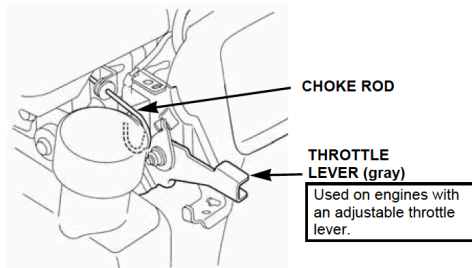

PRESSURE WASHER BREAKDOWN

B275HA

85.550.052 - Maintenance Kit:

- Oil cap
- Air filter
- Spark plug
- 1 LTR Oil

* For other replacement parts, please contact your local Honda dealer.

ENGINE CONTROL TYPES

TYPE 1: MANUAL THROTTLE / MANUAL CHOKE