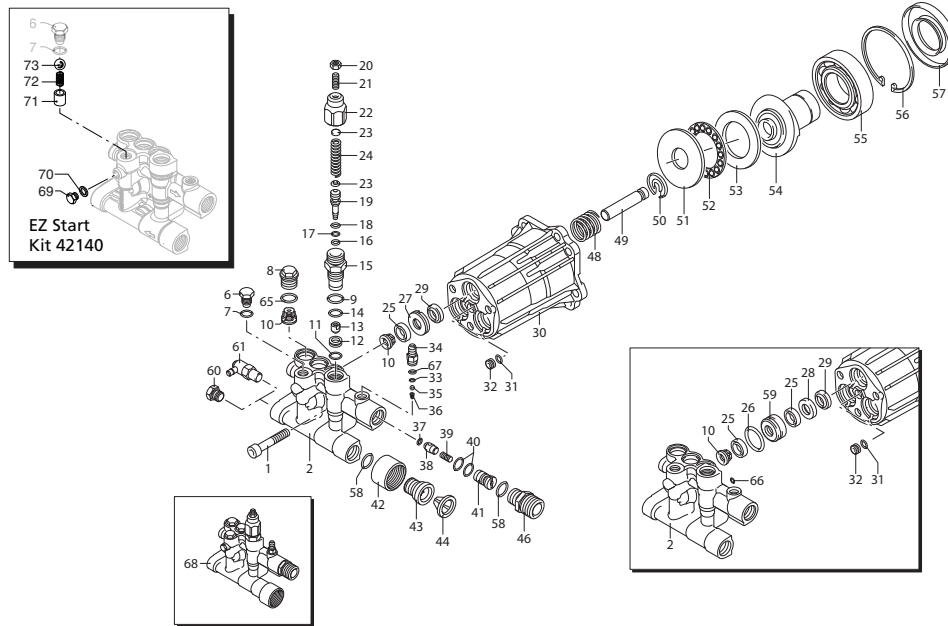

TYPE 2: FIXED THROTTLE / IGNITION SWITCH LEVER / MANUAL CHOKE

TYPE 3: FIXED THROTTLE / ENGINE STOP SWITCH / MANUAL CHOKE

PRESSURE WASHER BREAKDOWN

B275HA

Repair Kits

Pos	Code	Description	Qty	Pos	Code	Description	Qty	Pos	Code	Description	Qty
	380410	Screw	(221 in/lbs) √ ○ 3	30	2840230	Pump body	1	57	2841050	Ring	1
	800220	Screw	(221 in/lbs) □ ○ 3	31	480560	O-Ring ∅ 6.75x1.78	1	58	2840890	O-Ring ∅ 14x2	2
	2841730	Head	√ 1	32	2840710	Plug	1	59	1683500	Oil seal	3
	2840022	Head	■ 1	33	480480	O-Ring ∅ 4.48x1.78	1	59	2840840	Plug	√ ○ 1
	2840870	Head	○ 1	34	1982520	Hose tail ∅ 8	(35 in/lbs) 1	60	480650	Washer	1
	2841620	Head	□ ○ 1	35	3700240	Hose tail ∅ 8	(35 in/lbs) √ ○ 1	61	TPP1401/4A	Thermal relief valve	1
6	2840830	Screw	(89 in/lbs) 1	36	1250280	Ball	1	62	1060100	Ball	√ 1
7	600180	O-Ring ∅ 7.66x1.78	1	37	1560520	Spring	1	63	2840440	Seat	√ 1
8	2841530	Valve cap	(221 in/lbs) 3	38	1460431	O-Ring ∅ 4x2.5	1	64	2840450	Spring	√ 1
9	740290	O-Ring ∅ 14x1.78	1	39	2841150	Shutter	1	65	2841520	O-Ring ∅ 13.5x1.8	3
10	2849051	Complete Valve	● ○ 6	40	3700220	Jet	√ ○ 1	66	3400650	Plug	1
11	2849050	Complete Valve	√ ■ □ 6	41	1343580	Spring	1	67	480650	Washer	√ 1
12	1470210	O-Ring ∅ 9x1	1	42	800560	O-Ring ∅ 8.73x1.78	2	68	2849284	Complete head assembly	√ ■ 1
13	2840770	Seat	● ○ 1	43	2840340	Injector	1	69	2840840	Plug (EZ start pump only)	1
14	2841080	Seat	√ ■ □ 1	44	3700200	Detergent injector	√ ○ 1	70	480650	Washer (EZ start pump only)	1
15	2840760	Shutter	(27 in/lbs) 1	45	2840270	Fitting	○ ■ 1	71	2840441	Seat (EZ start pump only)	1
16	820510	O-Ring ∅ 10.82x1.78	1	46	2841220	Fitting 3/4" NH	√ ○ □ 1	72	2840450	Spring (EZ start pump only)	1
17	2840750	Piston guide	(177 in/lbs) 1	47	2841230	Fitting Aluminium (221 in/lbs) √ ○ □ 1	1	73	1060100	Ball (EZ start pump only)	1
18	2760210	Ring	1	48	2840390	Fitting Brass (221 in/lbs) □ 1	1				
19	660190	O-Ring ∅ 6.07x1.78	1	49	7369	Filter	1		AR64545	Oil	1
20	2260100	O-Ring ∅ 6.02x2.62	1	50	2840400	Fitting 3/8" G M (221 in/lbs) ○ 1	1				
21	2841140	Piston	1	51	2841380	Fitting (221 in/lbs) ■ 1	1				
22	1060120	Nut M6	1	52	2841120	Fitting (221 in/lbs) □ √ ○ 1	1				
23	392840	Screw M6x16	1	53	2840060	Spring	3				
24	2760480	Insert	1	54	2840040	Piston ∅ 12	√ ○ 3				
25	1980220	Wobble plate	2	55	2840530	Piston ∅ 12	■ □ ○ 3				
26	2760410	Spring	1	56	2840050	Lock	3				
27	2200141	Water seal	√ ○ 3		57	1980130	Fifth wheel	1			
28	2200141	Water seal	□ ○ 6		58	1980250	Fifth wheel	1			
29	770260	O-Ring ∅ 23.52x1.78	3		59	1980240	Fifth wheel	1			
	770590	O-Ring ∅ 21.95x1.78	● 3		60	2840050	Wobble plate	■ 1			
	2840561	Bushing ∅ 12	3		61	2840900	Wobble plate	○ 1			
	2840550	Bushing ∅ 12	● 3		62	2840720	Wobble plate	√ 1			
	2840540	Bushing ∅ 12	3		63	2840730	Wobble plate	□ ○ 1			
	2840561	Bushing	√ 3		64	161060	Bearing	1			
	1683500	Oil seal	√ □ ○ 3		65	161050	Ring ∅ 72	1			