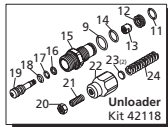

TYPE 2: FIXED THROTTLE / IGNITION SWITCH LEVER / MANUAL CHOKE

TYPE 3: FIXED THROTTLE / ENGINE STOP SWITCH / MANUAL CHOKE

PRESSURE WASHER BREAKDOWN

B275HA

Repair Kits

Pos	Code	Description	Qty	Pos	Code	Description	Qty	Pos	Code	Description	Qty
	380410	Screw	(221 in/lbs) √ ○ 3	30	2840230	Pump body	1	57	2841050	Ring	1
	800220	Screw	(221 in/lbs) □ ○ 3	31	480560	O-Ring ∅ 6.75x1.78	1	58	2840890	O-Ring ∅ 14x2	2
	2841730	Head	√ 1	32	2840710	Plug	1	59	1683500	Oil seal	3
	2840022	Head	■ 1	33	480480	O-Ring ∅ 4.48x1.78	1	59	2840840	Plug	√ ○ 1
	2840870	Head	○ 1	34	1982520	Hose tail ∅ 8	(35 in/lbs) 1	60	480650	Washer	1
	2841620	Head	□ ○ 1	35	3700240	Hose tail ∅ 8	(35 in/lbs) √ ○ 1	61	TPP1401/4A	Thermal relief valve	1
6	2840830	Screw	(89 in/lbs) 1	36	1250280	Ball	1	62	1060100	Ball	√ 1
7	600180	O-Ring ∅ 7.66x1.78	1	37	1560520	Spring	1	63	2840440	Seat	√ 1
8	2841530	Valve cap	(221 in/lbs) 3	38	1460431	O-Ring ∅ 4x2.5	1	64	2840450	Spring	√ 1
9	740290	O-Ring ∅ 14x1.78	1	39	2841150	Shutter	1	65	2841520	O-Ring ∅ 13.5x1.8	3
10	2849051	Complete Valve	● ○ 6	40	3700220	Jet	√ ○ 1	66	3400650	Plug	1
11	2849050	Complete Valve	√ ■ □ 6	41	1343580	Spring	1	67	480650	Washer	√ 1
12	1470210	O-Ring ∅ 9x1	1	42	800560	O-Ring ∅ 8.73x1.78	2	68	2849284	Complete head assembly	√ ■ 1
13	2840770	Seat	● ○ 1	43	2840340	Injector	1	69	2840840	Plug (EZ start pump only)	1
14	2841080	Seat	√ ■ □ 1	44	3700200	Detergent injector	√ ○ 1	70	480650	Washer (EZ start pump only)	1
15	2840760	Shutter	(27 in/lbs) 1	45	2840270	Fitting	○ ■ 1	71	2840441	Seat (EZ start pump only)	1
16	820510	O-Ring ∅ 10.82x1.78	1	46	2841220	Fitting 3/4" NH	√ ○ □ 1	72	2840450	Spring (EZ start pump only)	1
17	2840750	Piston guide	(177 in/lbs) 1	47	2841230	Fitting Aluminium (221 in/lbs) √ ○ □ 1	1	73	1060100	Ball (EZ start pump only)	1
18	2760210	Ring	1	48	2840390	Fitting Brass (221 in/lbs) □ 1	1				
19	660190	O-Ring ∅ 6.07x1.78	1	49	7369	Filter	1		AR64545	Oil	1
20	2260100	O-Ring ∅ 6.02x2.62	1	50	2840400	Fitting 3/8" G M (221 in/lbs) ○ 1	1				
21	2841140	Piston	1	51	2841380	Fitting (221 in/lbs) ■ 1	1				
22	1060120	Nut M6	1	52	2841120	Fitting (221 in/lbs) □ √ ○ 1	1				
23	392840	Screw M6x16	1	53	2840060	Spring	3				
24	2760480	Insert	1	54	2840040	Piston ∅ 12	√ ○ 3				
25	1980220	Wobble plate	2	55	2840530	Piston ∅ 12	■ □ ○ 3				
26	2760410	Spring	1	56	2840050	Lock	3				
27	2200141	Water seal	√ ○ 3		57	1980130	Fifth wheel	1			
28	2200141	Water seal	□ ○ 6		58	1980250	Fifth wheel	1			
29	770260	O-Ring ∅ 23.52x1.78	3		59	1980240	Fifth wheel	1			
	770590	O-Ring ∅ 21.95x1.78	● 3		60	2840050	Wobble plate	■ 1			
	2840561	Bushing ∅ 12	3		61	2840900	Wobble plate	○ 1			
	2840550	Bushing ∅ 12	● 3		62	2840720	Wobble plate	√ 1			
	2840540	Bushing ∅ 12	3		63	2840730	Wobble plate	□ ○ 1			
	2840561	Bushing	√ 3		64	161060	Bearing	1			
	1683500	Oil seal	√ □ ○ 3		65	161050	Ring ∅ 72	1			