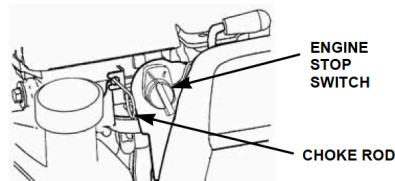

TYPE 3: FIXED THROTTLE / ENGINE STOP SWITCH / MANUAL CHOKE