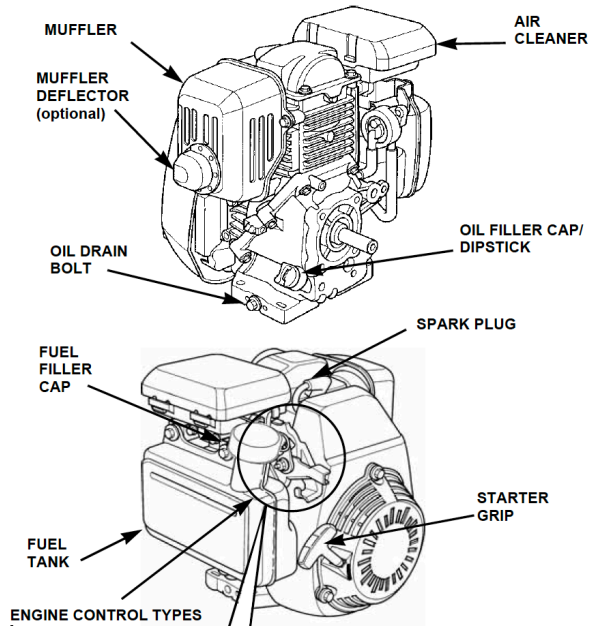

PRESSURE WASHER BREAKDOWN

B275HA

REF #	DESCRIPTION	PART #
1	Frame	85.600.124
2	Engine - Honda GC 160	Not For Resale
3	Pump - AR RMV25G30D	85.120.035B
4	Wheel (x2)	85.660.004BF
5	Soap Hose	85.400.005
6	Nozzle Set	85.210.030
7	Gun with Assembly	85.205.050
8	Hose 25' x 1/4"	85.225.125

PRESSURE WASHER BREAKDOWN

B275HA

85.550.052 - Maintenance Kit:

- Oil cap
- Air filter
- Spark plug
- 1 LTR Oil

* For other replacement parts, please contact your local Honda dealer.

ENGINE CONTROL TYPES

TYPE 1: MANUAL THROTTLE / MANUAL CHOKE