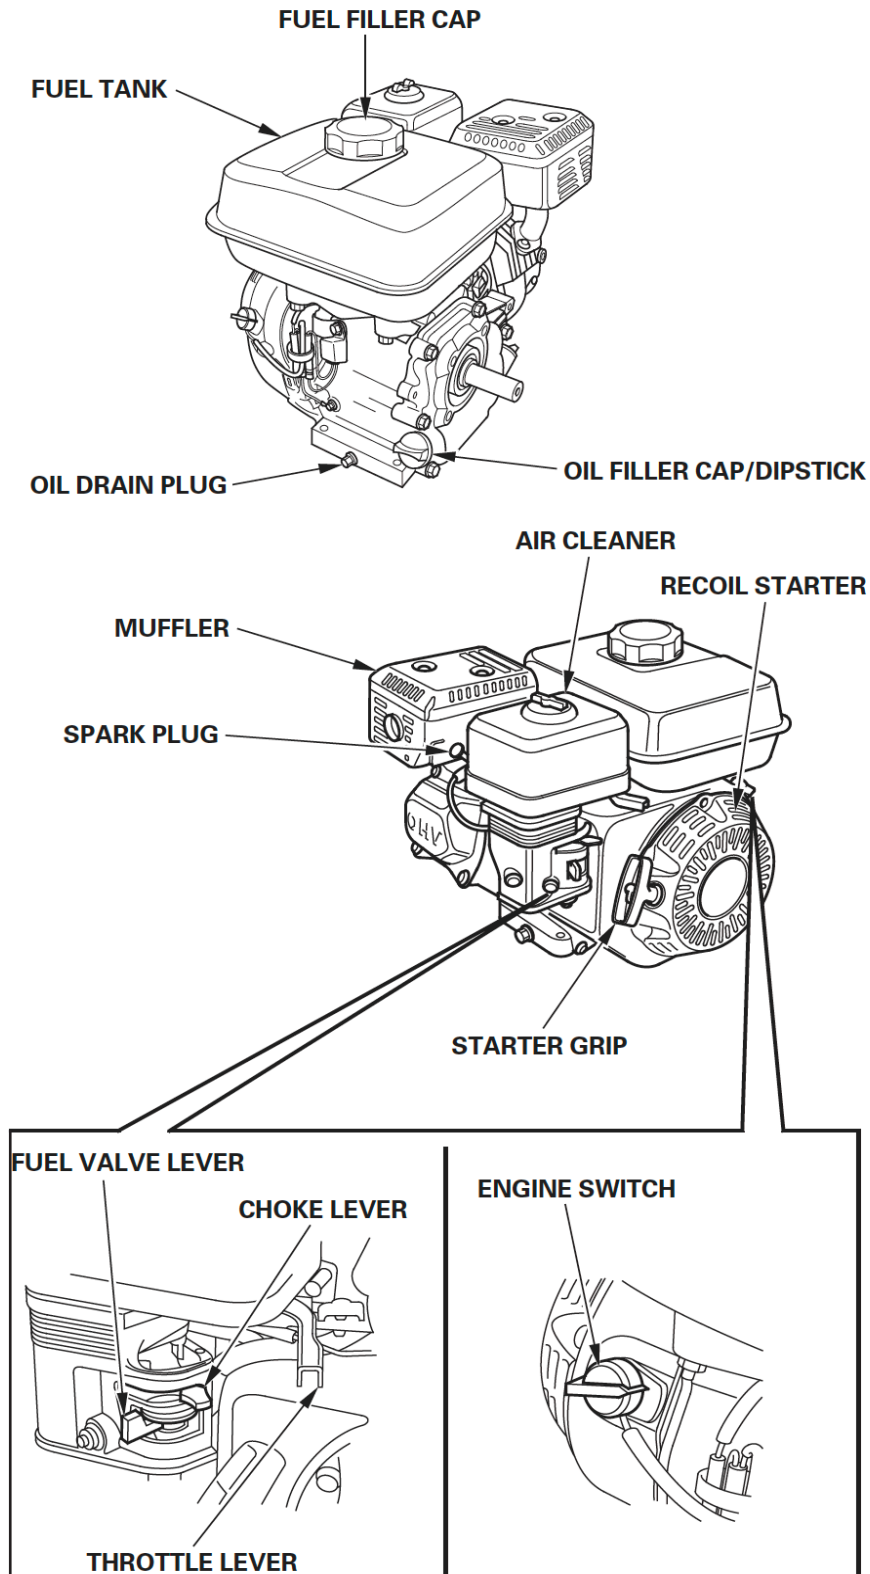

# PRESSURE WASHER BREAKDOWN

B2565HA

REF #	DESCRIPTION	PART #
1	Frame	85.600.124
2	Engine - Honda GX200	85.510.067
3	Pump - AR RCVU3G25D	85.129.036B
4	Wheel	85.660.004BF
5	Soap Hose	85.400.005
6	Nozzle Set	85.210.035
7	Gun & Wand	85.205.051
8	Hose 25' x 1/4"	85.225.125

# PRESSURE WASHER BREAKDOWN

B2565HA

# PRESSURE WASHER BREAKDOWN