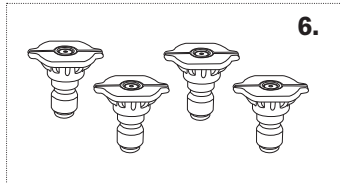

# PRESSURE WASHER BREAKDOWN

B2565HA

REF #	DESCRIPTION	PART #
1	Frame	85.600.124
2	Engine - Honda GX200	85.510.067
3	Pump - AR RCVU3G25D	85.129.036B
4	Wheel	85.660.004BF
5	Soap Hose	85.400.005
6	Nozzle Set	85.210.035
7	Gun & Wand	85.205.051
8	Hose 25' x 1/4"	85.225.125