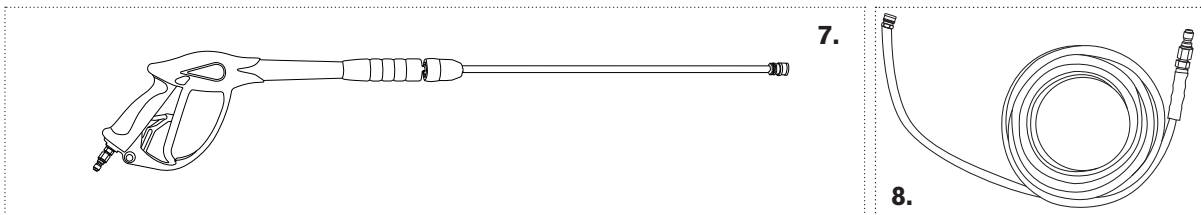

# PRESSURE WASHER BREAKDOWN

B2565HA

REF #	DESCRIPTION	PART #
1	Frame	85.600.124
2	Engine - Honda GX200	85.510.067
3	Pump - AR RCVU3G25D	85.129.036B
4	Wheel	85.660.004BF
5	Soap Hose	85.400.005
6	Nozzle Set	85.210.035
7	Gun & Wand	85.205.051
8	Hose 25' x 1/4"	85.225.125