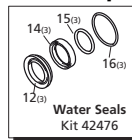

Pos	Code	Description	Qty.	Pos	Code	Description	Qty.	Pos	Code	Description	Qty.
1	3200110	Plug	(216 in/lbs) 6	37	2760280	O-Ring	1	77	770090	O-Ring	1
2	1200690	O-Ring	6	38	3200030	Rear cover	1	78	3200540	Ring	1
3	2769050	Complete valve	(92 in/lbs) 6	39	820510	O-Ring	1	79	394280	O-Ring	1
4	800410	Screw	8	40	880581	Plug	(177 in/lbs) 1	80	1200690	O-Ring	1
5	1381550	Washer	8	41	3200220	Screw	(71 in/lbs) 4	81	3200530	Piston guide	1
6	3200930	Head	1	44	1321190	Bearing	1	82	1980300	Nut	2
7	180101	O-Ring	1	45	3200350	Crankshaft	1	83	3201340	Spring	1
8	820361	Plug	(354 in/lbs) 1	47	480671	Oil seal	1	84	3200600	Washer	1
9	740290	O-Ring	1	48	1579	Flange (F7)	1	85	3200480	Knob	1
10	1980740	Plug	(221 in/lbs) 1	49	1200430	Screw	(92 in/lbs) 4	86	3000170	Nut	1
11	1780140	Ring	3	50	2761380	Valve	1	87	3200520	Bushing	1
12	1342761	Gasket	3	52	2840270	Fitting	1	88	3200500	Plug	1
13	3200160	Piston guide	3	53	1266330	Filter	1	89	3209204	Head assembly	1
14	3200690	Gasket	3	54	2841230	Fitting	(221 in/lbs) 1				
15	3200700	Ring	3	55	2840890	O-Ring	1		AR64516	Oil	2
16	770590	O-Ring	3	56	2760230	Injector	(354 in/lbs) 1			Oil Capacity - 9.81 oz	
17	3200150	Piston guide	3	57	394280	O-Ring	1				
18	3200010	Pump body	1	58	2760270	O-Ring	1				
19	1780490	Bearing	1	59	1470210	O-Ring	1				
20	1260790	Snap ring	2	60	2760120	Insert	1				
21	1780550	Snap ring	1	61	2760200	Spring	1				
22	395081	O-Ring	1	62	2760130	Shutter	1				
23	3200090	Disc	1	63	1460430	O-Ring	1				
24	3200080	Oil indicator	1	64	1560520	Spring	1				
25	3200070	Cover	1	65	1250280	Ball	1				
26	1200430	Screw	(92 in/lbs) 8	66	480480	O-Ring	1				
27	880130	Oil cap	1	67	1982520	Hose tail	(35 in/lbs) 1				
28	1260110	Nut	(106 in/lbs) 3	68	3200560	Guide	1				
29	1260100	Washer	3	69	3200590	Ball	1				
30	1260120	Piston guide	3	70	770140	O-Ring	1				
31	1260091	Spacer	3	71	3200550	Seat	1				
32	1260460	Seal	3	72	660191	O-Ring	1				
33	480480	O-Ring	3	73	1080401	Ring	1				
34	3200060	Piston guide	3	74	480560	O-Ring	1				
35	3200040	Conrod	3	75	3200510	Piston	1				
36	1780050	Conrod pin	3	76	3200620	Pin	1				

Legend

RCVU3G25D
RCV3UG27D