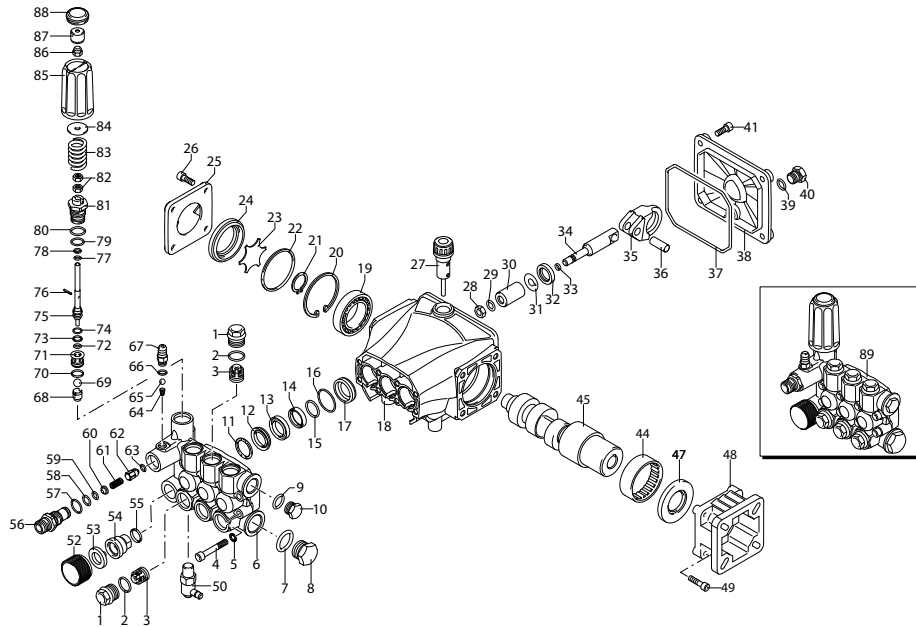

PRESSURE WASHER BREAKDOWN

B2565HA

Repair Kits

Pos	Code	Description	Qty.	Pos	Code	Description	Qty.	Pos	Code	Description	Qty.
1	3200110	Plug	(216 in/lbs) 6	37	2760280	O-Ring	1	77	770090	O-Ring	1
2	1200690	O-Ring	6	38	3200030	Rear cover	1	78	3200540	Ring	1
3	2769050	Complete valve	(92 in/lbs) 6	39	820510	O-Ring	1	79	394280	O-Ring	1
4	800410	Screw	8	40	880581	Plug	(177 in/lbs) 1	80	1200690	O-Ring	1
5	1381550	Washer	8	41	3200220	Screw	(71 in/lbs) 4	81	3200530	Piston guide	1
6	3200930	Head	1	44	1321190	Bearing	1	82	1980300	Nut	2
7	180101	O-Ring	1	45	3200350	Crankshaft	1	83	3201340	Spring	1
8	820361	Plug	(354 in/lbs) 1	47	480671	Oil seal	1	84	3200600	Washer	1
9	740290	O-Ring	1	48	1579	Flange (F7)	1	85	3200480	Knob	1
10	1980740	Plug	(221 in/lbs) 1	49	1200430	Screw	(92 in/lbs) 4	86	3000170	Nut	1
11	1780140	Ring	3	50	2761380	Valve	1	87	3200520	Bushing	1
12	1342761	Gasket	3	52	2840270	Fitting	1	88	3200500	Plug	1
13	3200160	Piston guide	3	53	1266330	Filter	1	89	3209204	Head assembly	1
14	3200690	Gasket	3	54	2841230	Fitting	(221 in/lbs) 1				
15	3200700	Ring	3	55	2840890	O-Ring	1		AR64516	Oil	2
16	770590	O-Ring	3	56	2760230	Injector	(354 in/lbs) 1			Oil Capacity - 9.81 oz	
17	3200150	Piston guide	3	57	394280	O-Ring	1				
18	3200010	Pump body	1	58	2760270	O-Ring	1				
19	1780490	Bearing	1	59	1470210	O-Ring	1				
20	1260790	Snap ring	2	60	2760120	Insert	1				
21	1780550	Snap ring	1	61	2760200	Spring	1				
22	395081	O-Ring	1	62	2760130	Shutter	1				
23	3200090	Disc	1	63	1460430	O-Ring	1				
24	3200080	Oil indicator	1	64	1560520	Spring	1				
25	3200070	Cover	1	65	1250280	Ball	1				
26	1200430	Screw	(92 in/lbs) 8	66	480480	O-Ring	1				
27	880130	Oil cap	1	67	1982520	Hose tail	(35 in/lbs) 1				
28	1260110	Nut	(106 in/lbs) 3	68	3200560	Guide	1				
29	1260100	Washer	3	69	3200590	Ball	1				
30	1260120	Piston guide	3	70	770140	O-Ring	1				
31	1260091	Spacer	3	71	3200550	Seat	1				
32	1260460	Seal	3	72	660191	O-Ring	1				
33	480480	O-Ring	3	73	1080401	Ring	1				
34	3200060	Piston guide	3	74	480560	O-Ring	1				
35	3200040	Conrod	3	75	3200510	Piston	1				
36	1780050	Conrod pin	3	76	3200620	Pin	1				

Legend

RCVU3G25D
RCV3UG27D