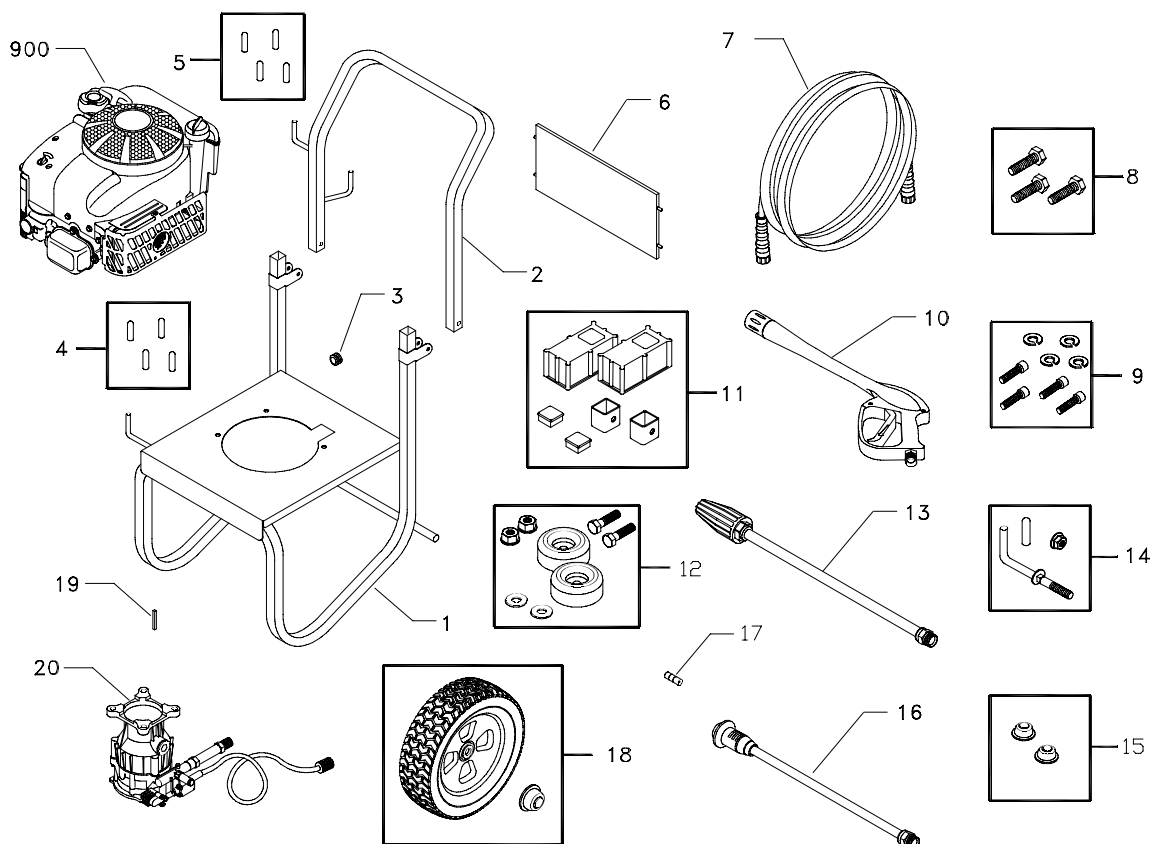

BPW2400

Parts List

Model No. HPP1778-0, BPW2400
IPL No. 192054GS Rev I (08/18/2003)

Pressure Washer

Item	Part #	Description	Item	Part #	Description
1	B190283GS	BASE	11	192140GS	KIT, Handle Connector
2	BB5653GS	HANDLE	12	192123GS	KIT,Vibration Mount
3	30809GS	GROMMET	13	185859CGS	WAND,Turbo Nozzle
4	192127GS	KIT,Vinyl Cap	14	192128GS	KIT, Hook
5	192126GS	KIT,Vinyl Cap	15	192125GS	KIT, Pushnut
6	B1631BGS	BILLBOARD	16	B3335AGS	WAND,Adjustable Nozzle
7	190249GS	HOSE	17	94804GS	ORIFICE
8	192133GS	KIT, Engine Mounting Hardware	18	192124GS	KIT,Wheel
9	192131GS	KIT, Pump Mounting Hardware	19	23139DGS	KEY
10	B3263GS	GUN	20	189942GS	ASSY, Pump
			900	Contact Engine Manufacturer

Items Not Shown

Part #	Description
191806GS	MANUAL, Owners
192054GS	MANUAL, Parts List
MS6600	MANUAL, Engine
192137GS	KIT, Decals
191922GS	KIT, Maintenance
192014GS	HOSE, Fitting
87815GS	GOGGLES
BB3061BGS	BOTTLE, Oil, Engine
190585GS	BOTTLE, Oil, Pump

Kits include all parts shown in frames.

Pump

Item	Part #	Description	Item	Part #	Description
1	190568GS	SEAL	76	21783GS	THERMAL RELIEF
3	190569GS	RETAINER RING	77	190585GS	OIL BOTTLE
9	190570GS	ENGINE ADAPTER & BEARING	A	190587GS	KIT,WOBBLE PLATE BEARING
19	190571GS	CAP, Oil	B	190588GS	KIT,WATER INLET, ANODIZED
23	190573GS	PISTON HOUSING	C	190589GS	KIT, OUTLET,ANODIZED
28	190574GS	MANIFOLD	D	190590GS	KIT, PISTON
29	190575GS	O-RING	E	190591GS	KIT, CHECK VALVES
30	190576GS	SCREW,Venturi	F	190592GS	KIT, INLET CHECK
34	190577GS	CONNECTION, Chem Inlet	G	190593GS	KIT,CHEMICAL INJECTION
45	190578GS	PIN	H	190594GS	KIT, UNLOADER
46	190579GS	VALVE, Seat Plate Brass	J	189971GS	KIT, CHEMICAL HOSE
47	190580GS	VALVE, Seat Stainless	K	190595GS	KIT, SEAL SET
62	190581GS	CAP	L	190596GS	KIT, HEAD BRASS
68	190582GS	BALL, SS			
69	190584GS	O-RING			