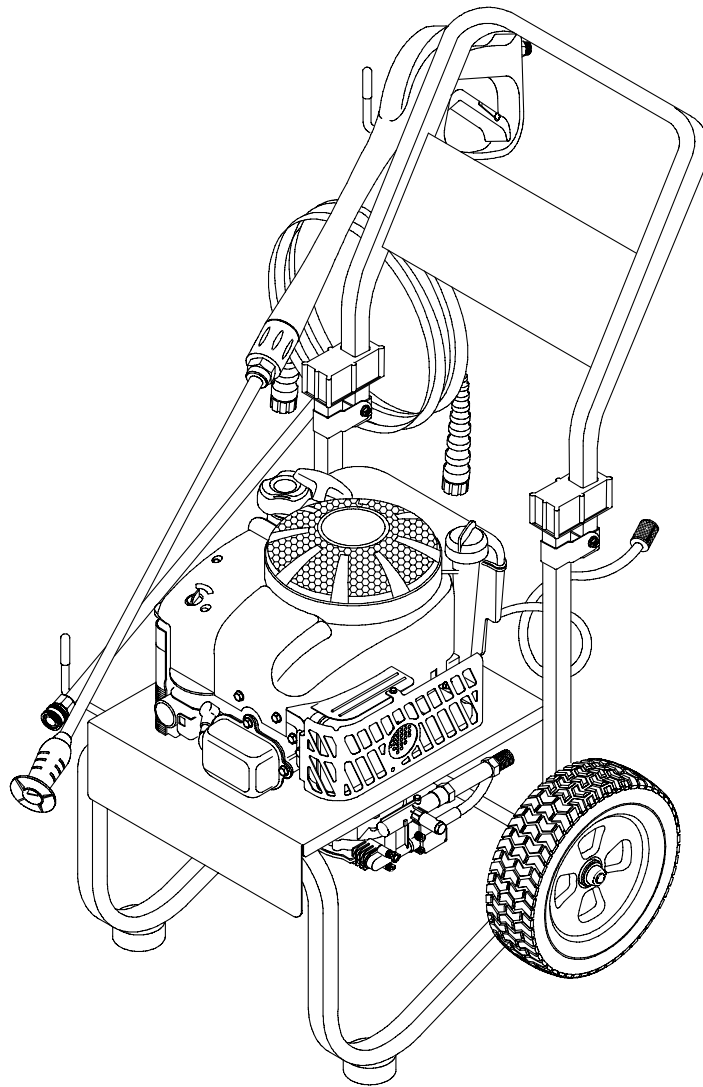

BPW2400

Parts List

Model No. HPP1778-0, BPW2400
IPL No. 192054GS Rev I (08/18/2003)

Pressure Washer

Item	Part #	Description	Item	Part #	Description
1	B190283GS	BASE	11	192140GS	KIT, Handle Connector
2	BB5653GS	HANDLE	12	192123GS	KIT,Vibration Mount
3	30809GS	GROMMET	13	185859CGS	WAND,Turbo Nozzle
4	192127GS	KIT,Vinyl Cap	14	192128GS	KIT, Hook
5	192126GS	KIT,Vinyl Cap	15	192125GS	KIT, Pushnut
6	B1631BGS	BILLBOARD	16	B3335AGS	WAND,Adjustable Nozzle
7	190249GS	HOSE	17	94804GS	ORIFICE
8	192133GS	KIT, Engine Mounting Hardware	18	192124GS	KIT,Wheel
9	192131GS	KIT, Pump Mounting Hardware	19	23139DGS	KEY
10	B3263GS	GUN	20	189942GS	ASSY, Pump
			900	Contact Engine Manufacturer

Items Not Shown

Part #	Description
191806GS	MANUAL, Owners
192054GS	MANUAL, Parts List
MS6600	MANUAL, Engine
192137GS	KIT, Decals
191922GS	KIT, Maintenance
192014GS	HOSE, Fitting
87815GS	GOGGLES
BB3061BGS	BOTTLE, Oil, Engine
190585GS	BOTTLE, Oil, Pump

Kits include all parts shown in frames.

Pump

Item	Part #	Description	Item	Part #	Description
1	190568GS	SEAL	76	21783GS	THERMAL RELIEF
3	190569GS	RETAINER RING	77	190585GS	OIL BOTTLE
9	190570GS	ENGINE ADAPTER & BEARING	A	190587GS	KIT,WOBBLE PLATE BEARING
19	190571GS	CAP, Oil	B	190588GS	KIT,WATER INLET, ANODIZED
23	190573GS	PISTON HOUSING	C	190589GS	KIT, OUTLET,ANODIZED
28	190574GS	MANIFOLD	D	190590GS	KIT, PISTON
29	190575GS	O-RING	E	190591GS	KIT, CHECK VALVES
30	190576GS	SCREW,Venturi	F	190592GS	KIT, INLET CHECK
34	190577GS	CONNECTION, Chem Inlet	G	190593GS	KIT,CHEMICAL INJECTION
45	190578GS	PIN	H	190594GS	KIT, UNLOADER
46	190579GS	VALVE, Seat Plate Brass	J	189971GS	KIT, CHEMICAL HOSE
47	190580GS	VALVE, Seat Stainless	K	190595GS	KIT, SEAL SET
62	190581GS	CAP	L	190596GS	KIT, HEAD BRASS
68	190582GS	BALL, SS			
69	190584GS	O-RING			