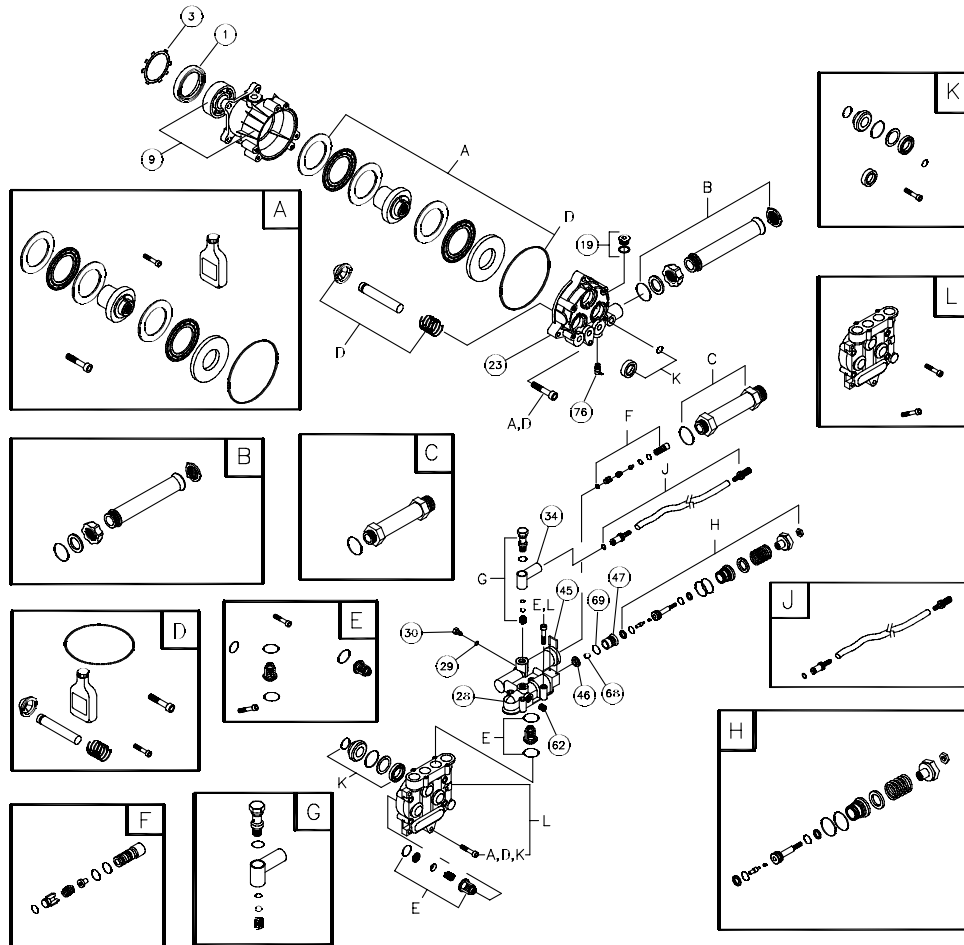

BPW2400

Parts List

Model No. HPP1778-0, BPW2400
IPL No. 192054GS Rev I (08/18/2003)

Pressure Washer

Item	Part #	Description	Item	Part #	Description
1	B190283GS	BASE	11	192140GS	KIT, Handle Connector
2	BB5653GS	HANDLE	12	192123GS	KIT,Vibration Mount
3	30809GS	GROMMET	13	185859CGS	WAND,Turbo Nozzle
4	192127GS	KIT,Vinyl Cap	14	192128GS	KIT, Hook
5	192126GS	KIT,Vinyl Cap	15	192125GS	KIT, Pushnut
6	B1631BGS	BILLBOARD	16	B3335AGS	WAND,Adjustable Nozzle
7	190249GS	HOSE	17	94804GS	ORIFICE
8	192133GS	KIT, Engine Mounting Hardware	18	192124GS	KIT,Wheel
9	192131GS	KIT, Pump Mounting Hardware	19	23139DGS	KEY
10	B3263GS	GUN	20	189942GS	ASSY, Pump
			900	Contact Engine Manufacturer

Items Not Shown

Part #	Description
191806GS	MANUAL, Owners
192054GS	MANUAL, Parts List
MS6600	MANUAL, Engine
192137GS	KIT, Decals
191922GS	KIT, Maintenance
192014GS	HOSE, Fitting
87815GS	GOGGLES
BB3061BGS	BOTTLE, Oil, Engine
190585GS	BOTTLE, Oil, Pump

Kits include all parts shown in frames.

Pump

Item	Part #	Description	Item	Part #	Description
1	190568GS	SEAL	76	21783GS	THERMAL RELIEF
3	190569GS	RETAINER RING	77	190585GS	OIL BOTTLE
9	190570GS	ENGINE ADAPTER & BEARING	A	190587GS	KIT,WOBBLE PLATE BEARING
19	190571GS	CAP, Oil	B	190588GS	KIT,WATER INLET, ANODIZED
23	190573GS	PISTON HOUSING	C	190589GS	KIT, OUTLET,ANODIZED
28	190574GS	MANIFOLD	D	190590GS	KIT, PISTON
29	190575GS	O-RING	E	190591GS	KIT, CHECK VALVES
30	190576GS	SCREW,Venturi	F	190592GS	KIT, INLET CHECK
34	190577GS	CONNECTION, Chem Inlet	G	190593GS	KIT,CHEMICAL INJECTION
45	190578GS	PIN	H	190594GS	KIT, UNLOADER
46	190579GS	VALVE, Seat Plate Brass	J	189971GS	KIT, CHEMICAL HOSE
47	190580GS	VALVE, Seat Stainless	K	190595GS	KIT, SEAL SET
62	190581GS	CAP	L	190596GS	KIT, HEAD BRASS
68	190582GS	BALL, SS			
69	190584GS	O-RING			