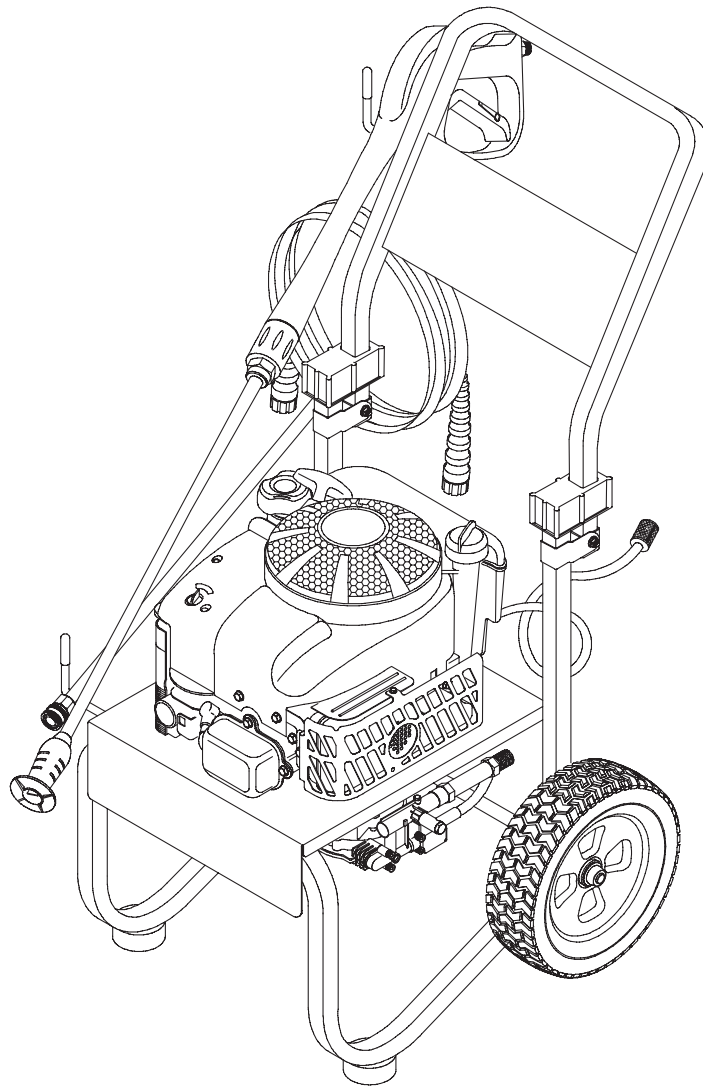

# BPW2400

## Parts List

**Model No. HPP1778-1, BPW2400**  
**IPL No. 193935GS Rev A (09/17/2008)**

# Pressure Washer

Item	Part #	Description	Item	Part #	Description
1	B190283GS	BASE	12	192553GS	KIT, Vibration Mount with Washer
2	BB5653GS	HANDLE	13	185859CGS	WAND, Turbo Nozzle
3	30809GS	GROMMET	14	193819GS	KIT, Hook
4	192127GS	KIT, Vinyl Cap	15	192125GS	KIT, Pushnut
5	192126GS	KIT, Vinyl Cap	16	21783GS	VALVE, Thermal Relief
6	191801GS	ASSY, Billboard/Decals	17	188792AGS	WAND, Adjustable Nozzle
7	190249GS	HOSE	18	94804GS	ORIFICE
8	192133GS	KIT, Engine Mounting Hardware	19	192124GS	KIT, Wheel
9	192131GS	KIT, Pump Mounting Hardware	20	23139DGS	KEY
10	B3263GS	GUN	21	194059GS	ASSY, Pump (see page 3)
11	192140GS	KIT, Handle Connector	900	.....	Contact Engine Manufacturer

## Items Not Shown

Part #	Description
191806GS	MANUAL, Owners
193935GS	MANUAL, Parts List
MS6600	MANUAL, Engine
192137GS	KIT, Decals
191922GS	KIT, Maintenance
192014GS	HOSE, Fitting
87815GS	GOGGLES
BB3061BGS	BOTTLE, Oil, Engine
190585GS	BOTTLE, Oil, Pump