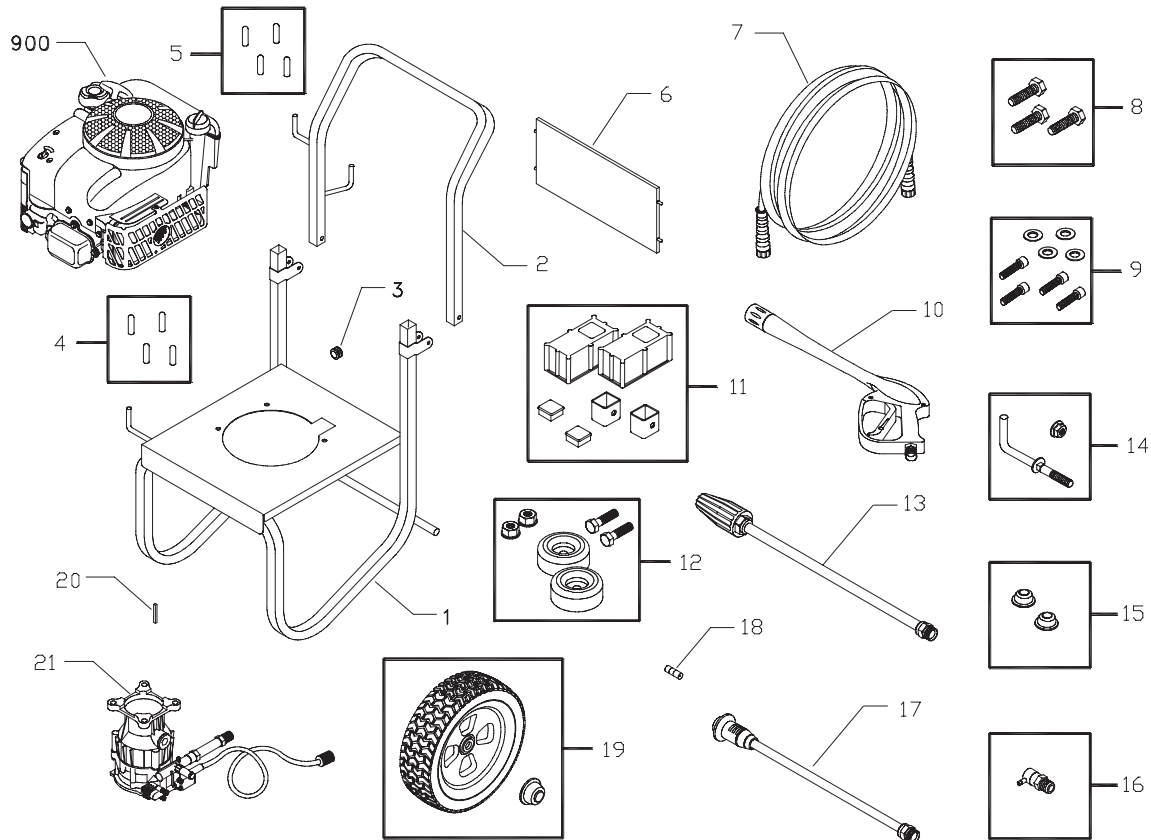

# BPW2400

## Parts List

**Model No. HPP1778-1, BPW2400**  
**IPL No. 193935GS Rev A (09/17/2008)**

# Pressure Washer

Item	Part #	Description	Item	Part #	Description
1	B190283GS	BASE	12	192553GS	KIT, Vibration Mount with Washer
2	BB5653GS	HANDLE	13	185859CGS	WAND, Turbo Nozzle
3	30809GS	GROMMET	14	193819GS	KIT, Hook
4	192127GS	KIT, Vinyl Cap	15	192125GS	KIT, Pushnut
5	192126GS	KIT, Vinyl Cap	16	21783GS	VALVE, Thermal Relief
6	191801GS	ASSY, Billboard/Decals	17	188792AGS	WAND, Adjustable Nozzle
7	190249GS	HOSE	18	94804GS	ORIFICE
8	192133GS	KIT, Engine Mounting Hardware	19	192124GS	KIT, Wheel
9	192131GS	KIT, Pump Mounting Hardware	20	23139DGS	KEY
10	B3263GS	GUN	21	194059GS	ASSY, Pump (see page 3)
11	192140GS	KIT, Handle Connector	900	.....	Contact Engine Manufacturer

## Items Not Shown

Part #	Description
191806GS	MANUAL, Owners
193935GS	MANUAL, Parts List
MS6600	MANUAL, Engine
192137GS	KIT, Decals
191922GS	KIT, Maintenance
192014GS	HOSE, Fitting
87815GS	GOGGLES
BB3061BGS	BOTTLE, Oil, Engine
190585GS	BOTTLE, Oil, Pump