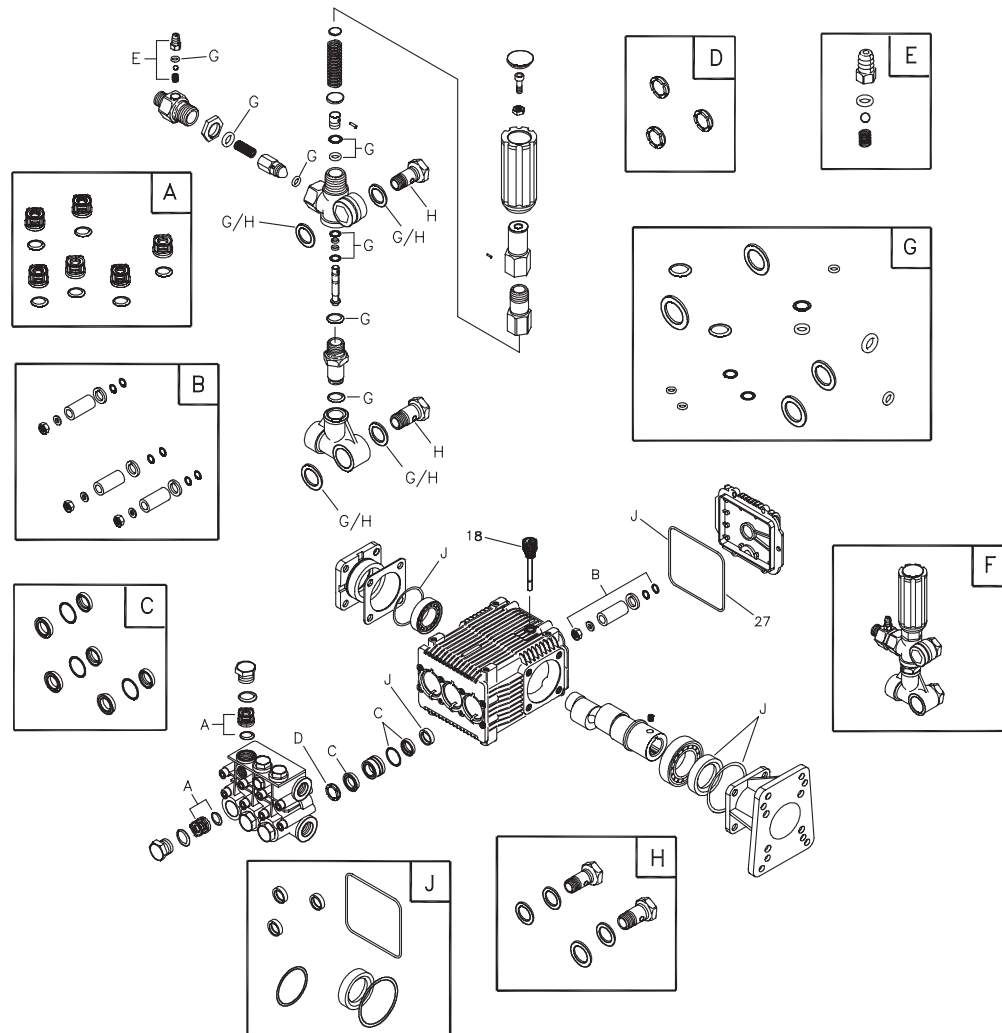

BPW3500

Illustrated Parts List

Model No. HPP1780-0, BPW3500

Manual No. 191806A Revision C (04/24/2007)

Exploded View and Parts List — Main Unit

Item	Part #	Description
1	A189641GS	BASE
2	BB1982GS	BUMPER
3	BB1981GS	HANDLE, Lower
4	30809GS	GROMMET
5	B190293GS	HANDLE
6	192126GS	KIT, Vinyl Cap
7	192129GS	KIT, Lower Handle Hardware
8	B4847GS	KIT, Nozzles
	191903A	Nozzle, QC, Red
	191903B	Nozzle, QC, Yellow
	191903C	Nozzle, QC, Green
	191903D	Nozzle, QC, White
	191903ZZ	Nozzle, QC, Black
9	192132GS	KIT, Pump Mounting Hardware
10	192130GS	KIT, Bumper Mounting Hrdwr
11	192134GS	KIT, Engine Mounting Hrdwre
12	B4805GS	HOSE
13	187978GS	KIT, Upper Handle Hardware
14	192553GS	KIT, Vibration Mount
15	200595GS	EXTENSION, QC
16	195110GS	ASSY, Pump
	195016GS	Valve, Thermal Relief
	63281GS	Key
	95458GS	Quick Connect

Item	Part #	Description
17	192135GS	KIT, Garden Hose Inlet
18	192136GS	KIT, Thermal Relief
19	192168GS	KIT, Chemical Hose
20	B1436BGS	GUN
21	192124GS	KIT, Wheel
	190146GS	Pushnut
900	§	ENGINE

Items Not Illustrated

191806GS	MANUAL, Operator's
MS6669	MANUAL, Engine
BB3061BGS	OIL BOTTLE
6048	KIT, O-Ring Maintenance
87815GS	GOGGLES
192015GS	FITTING, Hose
192139GS	KIT, Decal, Srv

Optional Accessories

6039	PUMP SAVER
------	------------

Exploded View and Parts List — Pump

Item	Part #	Description
18	198849GS	CAP, Oil Dipstick
27	116B2126GS	O-RING, Square
A	200B1410GS	KIT, VALVE
B	193990GS	KIT, PISTON
C	203B2327GS	KIT, WATER SEALS
D	204B1410GS	KIT, SUPPORT RINGS
E	192914GS	KIT, HOSE TAIL
F	153B2126GS	UNLOADER, Complete
G	193991GS	KIT, O-RINGS
H	199894GS	KIT, BOLTS
J	202B1410GS	KIT, OIL SEALS