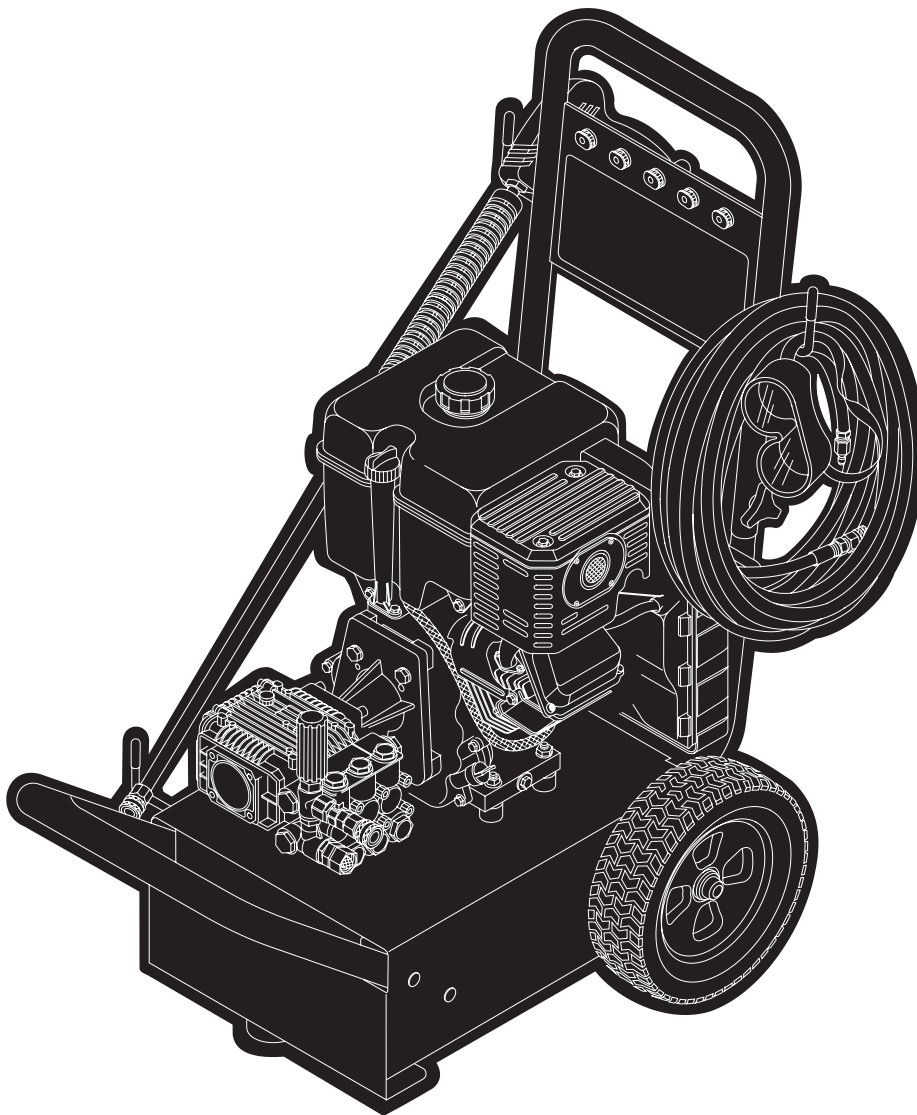

BPW3500

Illustrated Parts List

Model No. HPP1780-0, BPW3500

Manual No. 191806A Revision C (04/24/2007)

Exploded View and Parts List — Main Unit

Item	Part #	Description
1	A189641GS	BASE
2	BB1982GS	BUMPER
3	BB1981GS	HANDLE, Lower
4	30809GS	GROMMET
5	B190293GS	HANDLE
6	192126GS	KIT, Vinyl Cap
7	192129GS	KIT, Lower Handle Hardware
8	B4847GS	KIT, Nozzles
	191903A	Nozzle, QC, Red
	191903B	Nozzle, QC, Yellow
	191903C	Nozzle, QC, Green
	191903D	Nozzle, QC, White
	191903ZZ	Nozzle, QC, Black
9	192132GS	KIT, Pump Mounting Hardware
10	192130GS	KIT, Bumper Mounting Hrdwr
11	192134GS	KIT, Engine Mounting Hrdwre
12	B4805GS	HOSE
13	187978GS	KIT, Upper Handle Hardware
14	192553GS	KIT, Vibration Mount
15	200595GS	EXTENSION, QC
16	195110GS	ASSY, Pump
	195016GS	Valve, Thermal Relief
	63281GS	Key
	95458GS	Quick Connect

Item	Part #	Description
17	192135GS	KIT, Garden Hose Inlet
18	192136GS	KIT, Thermal Relief
19	192168GS	KIT, Chemical Hose
20	B1436BGS	GUN
21	192124GS	KIT, Wheel
	190146GS	Pushnut
900	§	ENGINE

Items Not Illustrated

Exploded View and Parts List — Pump

Item	Part #	Description
18	198849GS	CAP, Oil Dipstick
27	116B2126GS	O-RING, Square
A	200B1410GS	KIT, VALVE
B	193990GS	KIT, PISTON
C	203B2327GS	KIT, WATER SEALS
D	204B1410GS	KIT, SUPPORT RINGS
E	192914GS	KIT, HOSE TAIL
F	153B2126GS	UNLOADER, Complete
G	193991GS	KIT, O-RINGS
H	199894GS	KIT, BOLTS
J	202B1410GS	KIT, OIL SEALS