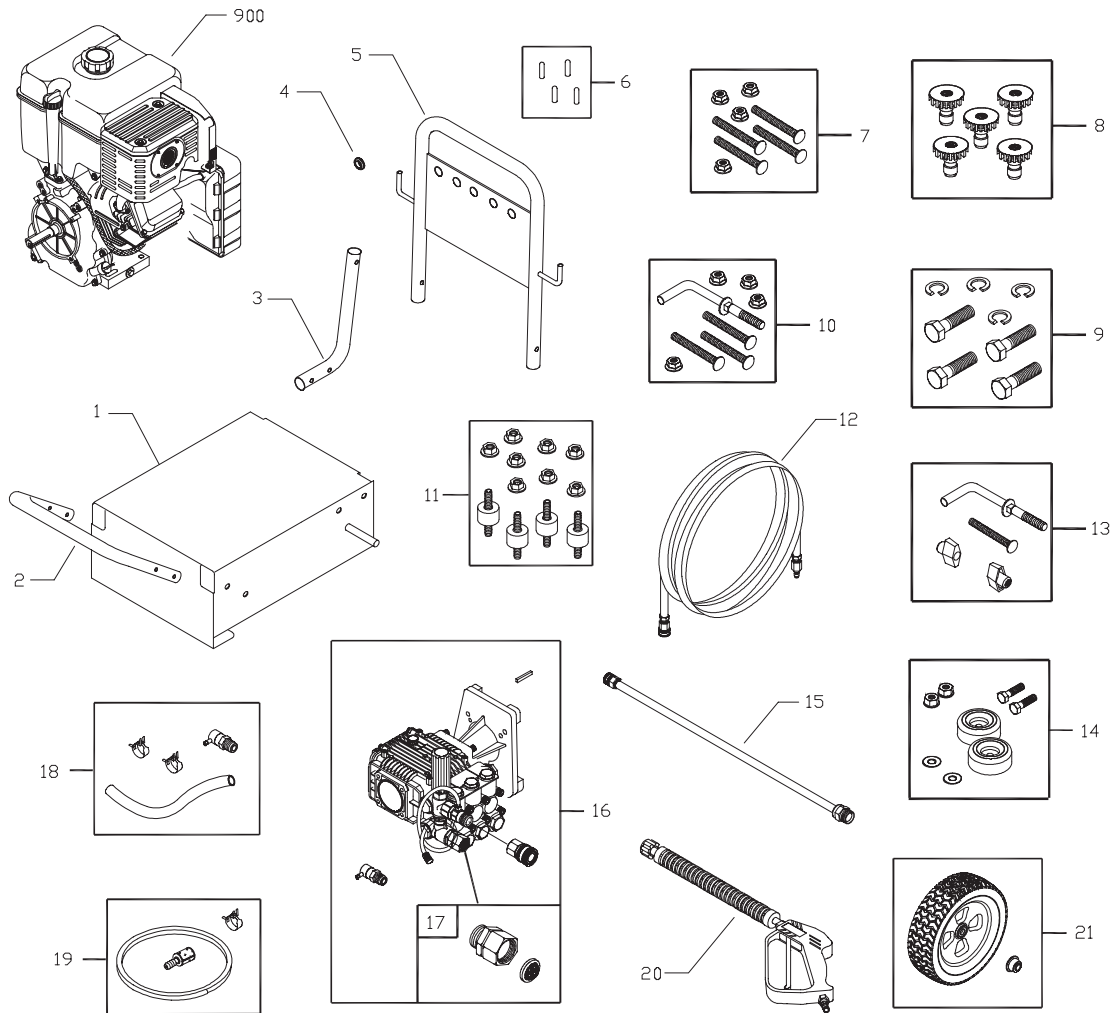

BPW3500

Illustrated Parts List

Model No. HPP1780-0, BPW3500

Manual No. 191806A Revision C (04/24/2007)

Exploded View and Parts List — Main Unit

Item	Part #	Description
1	A189641GS	BASE
2	BB1982GS	BUMPER
3	BB1981GS	HANDLE, Lower
4	30809GS	GROMMET
5	B190293GS	HANDLE
6	192126GS	KIT, Vinyl Cap
7	192129GS	KIT, Lower Handle Hardware
8	B4847GS	KIT, Nozzles
	191903A	Nozzle, QC, Red
	191903B	Nozzle, QC, Yellow
	191903C	Nozzle, QC, Green
	191903D	Nozzle, QC, White
	191903ZZ	Nozzle, QC, Black
9	192132GS	KIT, Pump Mounting Hardware
10	192130GS	KIT, Bumper Mounting Hrdwr
11	192134GS	KIT, Engine Mounting Hrdwre
12	B4805GS	HOSE
13	187978GS	KIT, Upper Handle Hardware
14	192553GS	KIT, Vibration Mount
15	200595GS	EXTENSION, QC
16	195110GS	ASSY, Pump
	195016GS	Valve, Thermal Relief
	63281GS	Key
	95458GS	Quick Connect

Item	Part #	Description
17	192135GS	KIT, Garden Hose Inlet
18	192136GS	KIT, Thermal Relief
19	192168GS	KIT, Chemical Hose
20	B1436BGS	GUN
21	192124GS	KIT, Wheel
	190146GS	Pushnut
900	§	ENGINE

Items Not Illustrated

Exploded View and Parts List — Pump

Item	Part #	Description
18	198849GS	CAP, Oil Dipstick
27	116B2126GS	O-RING, Square
A	200B1410GS	KIT, VALVE
B	193990GS	KIT, PISTON
C	203B2327GS	KIT, WATER SEALS
D	204B1410GS	KIT, SUPPORT RINGS
E	192914GS	KIT, HOSE TAIL
F	153B2126GS	UNLOADER, Complete
G	193991GS	KIT, O-RINGS
H	199894GS	KIT, BOLTS
J	202B1410GS	KIT, OIL SEALS

Items Not Illustrated
B2384GS FILTER, Inlet

Optional Accessories
100515GS PUMP SAVER
186452GS FILTER, Inlet Bag of 10
6033 OIL BOTTLE, Pump

NOTE: Item letters A - J are service kits and include all parts shown within the box.