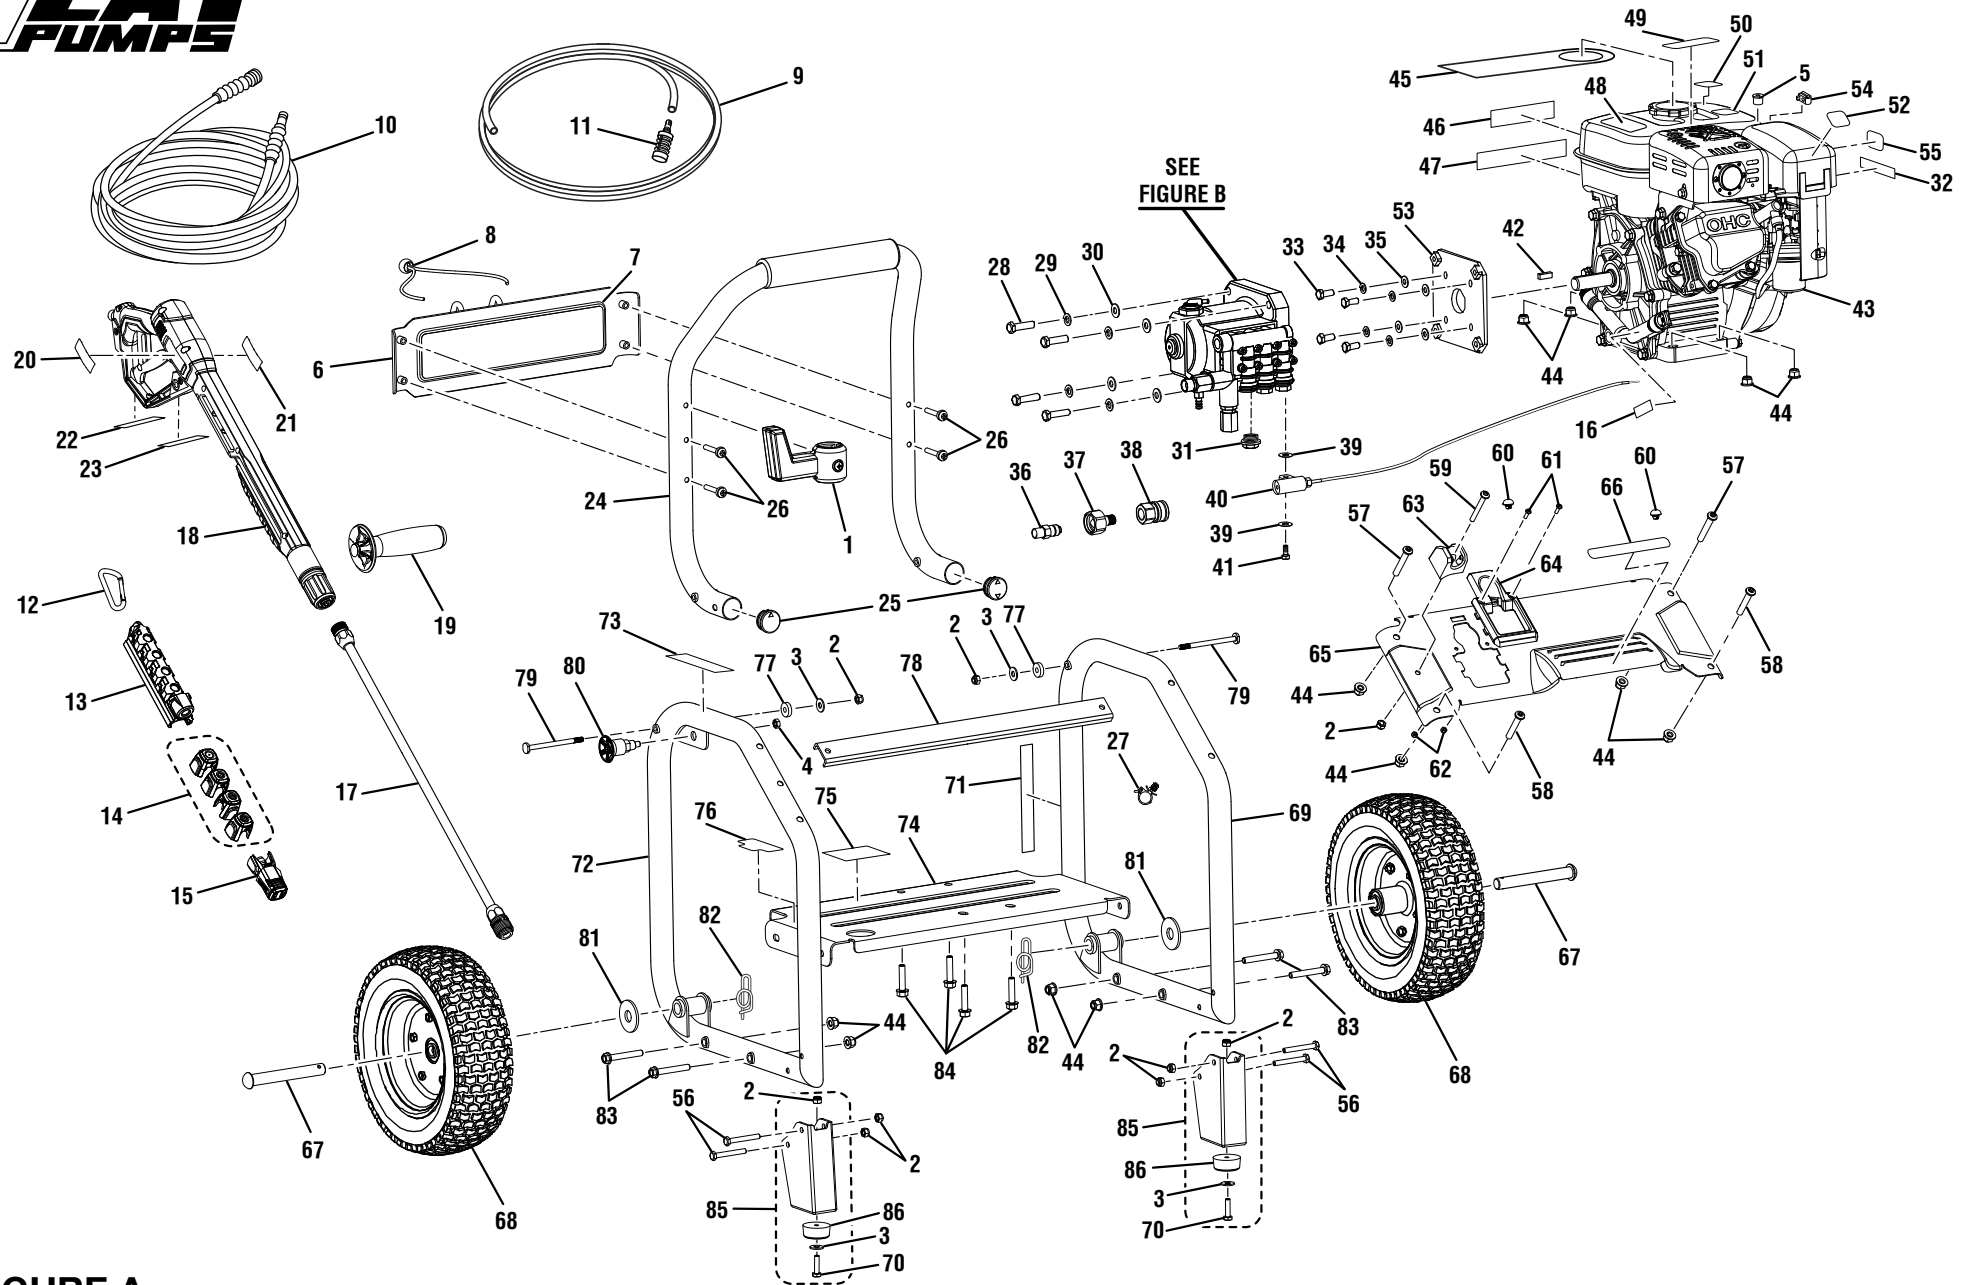

CT80801

FIGURE A

CT80801 Gasoline Pressure Washer

KEY	P/N	DESCRIPTION	QTY	KEY	P/N	DESCRIPTION	QTY	KEY	P/N	DESCRIPTION	QTY
1	120900031	Wand Holder Assembly.....	1	31	638054001	Idle Down Plug.....	1	63	518955002	Wand Holder.....	1
2	678016006	Lock Nut (1/4-20).....	9	32	940803018	EMC Label.....	1	64	518954001	Trigger Handle Storage.....	1
3	638128004	Washer (1/4 in.).....	4	33	661557001	Bolt (5/16-24 x 3/4 in., Hex Hd.).....	4	65	638677008	Face Plate.....	1
4	678518002	Lock Nut (1/2-20).....	1	34	638678001	Lock Washer (5/16 in.).....	4	66	940778004	Hot Surface Label.....	1
5	524013002	Swivel Bushing.....	1	35	638675002	Washer (5/16 in.).....	4	67	620505001	Axle.....	2
6	638982001	Logo Plate.....	1	36	678169004	Thermal Release Valve.....	1	68	308451040	Wheel (D12 in. x 3 in.).....	2
7	940779058	Performance Label.....	1	37	308692003	Garden Hose Coupler w/Filter.....	1	69	308937005	Left Frame.....	1
8	310664001	Bungee Cord and Bead Assembly.....	1	38	308661004	Quick Disconnect (Female).....	1	70	661503001	Bolt (1/4-20 x 1 in.).....	2
9	561399003	Injection Hose.....	1	39	310928001	Seal.....	2	71	940617012	Quick Start Label (Engine).....	1
10	308835038	High Pressure Hose (30 ft.).....	1	40	310437002	Idle Down Assembly.....	1	72	310704015	Right Frame Assembly.....	1
11	518391001	Injection Hose Filter.....	1	41	660971005	Idle Down Bolt (Special).....	1	73	940693003	Handle Release Label.....	1
12	638637002	Spring Clip.....	1	42	678041008	Output Shaft Key (27 mm).....	1	74	638662022	Engine Plate.....	1
13	570727002	Storage Holder.....	1	43	**	SP210 Hori. Engine.....	1	75	940836014	Data Label.....	1
14	120516009	Nozzle Kit w/Shroud.....	1	44	678774002	Lock Nut (M8 x 1.25 mm).....	12	76	940780001	Quick Start Label (Pump).....	1
15	310660005	Soap Blaster Nozzle.....	1	45	940971011	Hang Tag (Engine).....	1	77	518724002	Washer (OD20 x ID8 x 4.5t).....	2
16	940871002	Oil Dipstick Label.....	1	46	940708007	Add Lubricant Label.....	1	78	638493013	Brace.....	1
17	308494004	Spray Wand.....	1	47	940654008	Combustion Warning Label.....	1	79	678406004	Connector Pin (1/4 in.).....	2
18	308760037	Trigger Handle Assembly (Inc. Key Nos. 19-23).....	1	48	940654053	Danger Label (English).....	1	80	308910005	Handle Knob.....	1
19	513122001	Auxiliary Handle Assembly.....	1	49	940707082	Danger Label (French).....	1	81	638128001	Washer (5/8 in.).....	2
20	940654061	Trigger Guard Warning Label (English).....	1	50	940872001	E-85 Label.....	1	82	678899003	Hitch Pin.....	2
21	940726009	Trigger Handle Label.....	1	51	940517007	Check Oil Label.....	1	83	660962001	Bolt (M8 x 55 mm, Hex Hd.).....	4
22	940786002	Trigger Handle Max Pressure Label.....	1	52	940778005	Hot Muffler Label.....	1	84	661505004	Bolt (M8 x 45 mm, Hex Hd.).....	4
23	940654058	Trigger Guard Warning Label (French/Spanish).....	1	53	638642001	Pump Flange.....	1	85	308909002	Foot Assembly (Inc. Key Nos. 2-3, 70 and 86).....	2
24	308940005	Handle Assembly (Inc. Key No. 25).....	1	54	524014001	Cable Clamp.....	1	86	570554001	Wear Pad.....	2
25	518932001	Handle Tube Cap.....	2	55	941505001	Pressure Release Label.....	1	Not Shown:			
26	660592005	Bolt (1/4 x 42 mm, Pan Hd.).....	4	56	660869005	Bolt (1/4-20 x 52 mm, Hex Hd.).....	4	*			
27	518650002	Idle Down Cable Clamp.....	1	57	661554003	Bolt (M8 x 70 mm, Hex Soc. Hd.).....	2	988000976	Oil (SAE 30 or SAE 10W30).....	1	
28	661558001	Bolt (3/8-16 x 1-3/8 in., Hex Hd.).....	4	58	661554001	Bolt (M8 x 46 mm, Hex Soc. Hd.).....	2	988000977	Operator's Manual.....	1	
29	638679001	Lock Washer (3/8 in.).....	4	59	661555002	Screw (1/4-20 x 2.1 in., T30, Torx Hd.).....	1	988000978	Replacement Parts List.....	1	
30	638386002	Washer (3/8 in.).....	4	60	570733002	Bumper Handle.....	2		Assembly Guide.....	1	
				61	661555001	Screw (M4 x 12 mm, Hex Button Hd.).....	2				
				62	678610002	Lock Nut (M4).....	2				