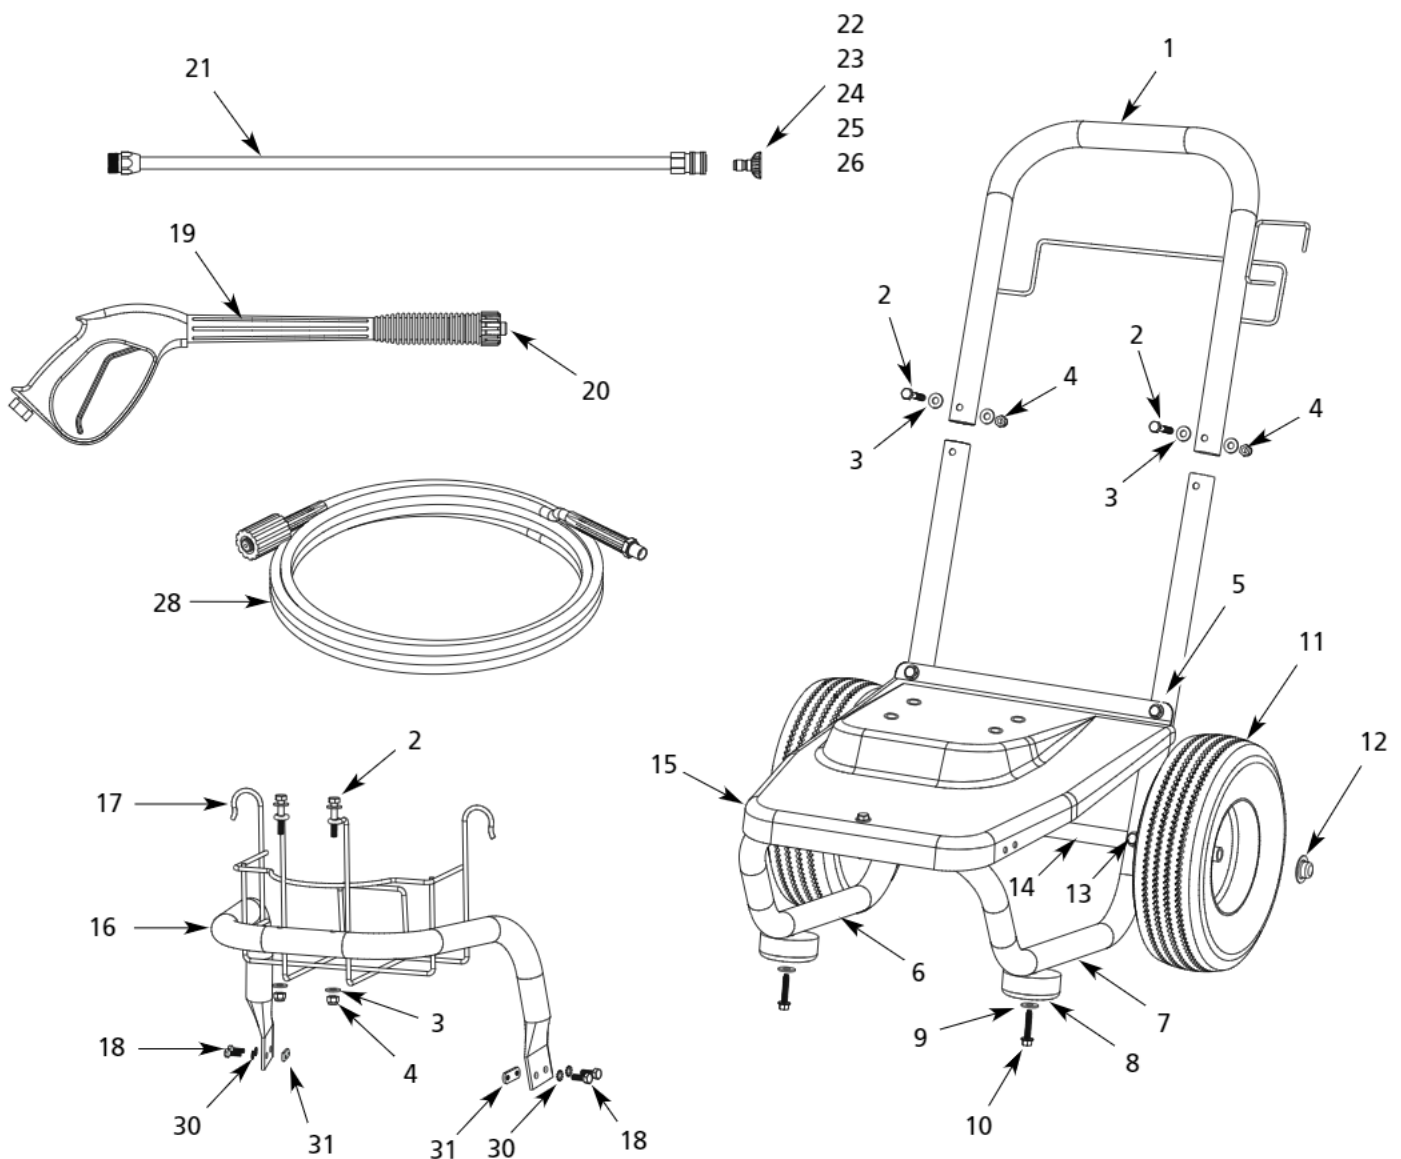

**For replacement parts or technical assistance,
call 1-800-330-0712**

Replacement Parts List

Address parts correspondence to:
Campbell Hausfeld
Attention: Customer Service
100 Production Drive
Harrison, OH 45030 U.S.A.

Please provide following information:
- Model number
- Serial number (if any)
- Part description and number as shown in parts list

Ref. No.	Description	PW2675	Qty.
1	Handle Tube	PM343717AV	1
2 *	1/4" - 20 bolt (handle)	PM001903AV	4
3 *	Flat washer	PM002000AV	18
4 *	1/4" - 20 nylon lock nut	ST073808AV	9
5 *	1/4" - 20 bolt (base)	PM001902AV	3
6	Left leg	PM223620BH	1
7	Right leg	PM223610BH	1
8	Rubber bumper	MJ110304AV	2
9 *	Flat washer	—	2
10 *	1/4" - 20 x 3/4" self tapping screw	MJ106205AV	2
11	Wheel	WA005620AV	2
12	Pushnut	AL066300AV	2
13 *	1/4" - 20 bolt (axle)	MJ101104AV	2
14	Axle	PM235601BH	1
15	Baseplate	PM235710AV	1
16	Front guard tube	PM242000AV	1
17	Detergent Basket	PM242050AV	1
18 *	1/4" - 20 x 3/4" bolt (front guard tube)	MJ101105AV	4
19	Gun	PM243000AV	1
20	O-ring (gun)	PM245800SV	1
21	Lance	PM035120AV	1
	Quick Connect Tips		
22 ■	0 (Red)	PM039870AV	1
23	15 (Yellow)	PM039880AV	1
24 ■	25 (Green)	PM039890AV	1
25 ■	40 (White)	PM039900AV	1
26	Detergent (Black)	PM039820AV	1
27 ▲	Detergent tube	PM013800AV	1
28	Hose (25')	PM344301AV	1
29 ** ▲	Pump assembly	PM348315SJ	1
30 *	Washer, star lock	MJ105700AV	4
31	1/4" - 20 nut, double	MJ104704AV	2
*	Item available at local hardware store		
**	See separate pump breakdown sheet for replacement pump parts		
■	Sold separately		
▲	Item not shown		
—	Not Available		