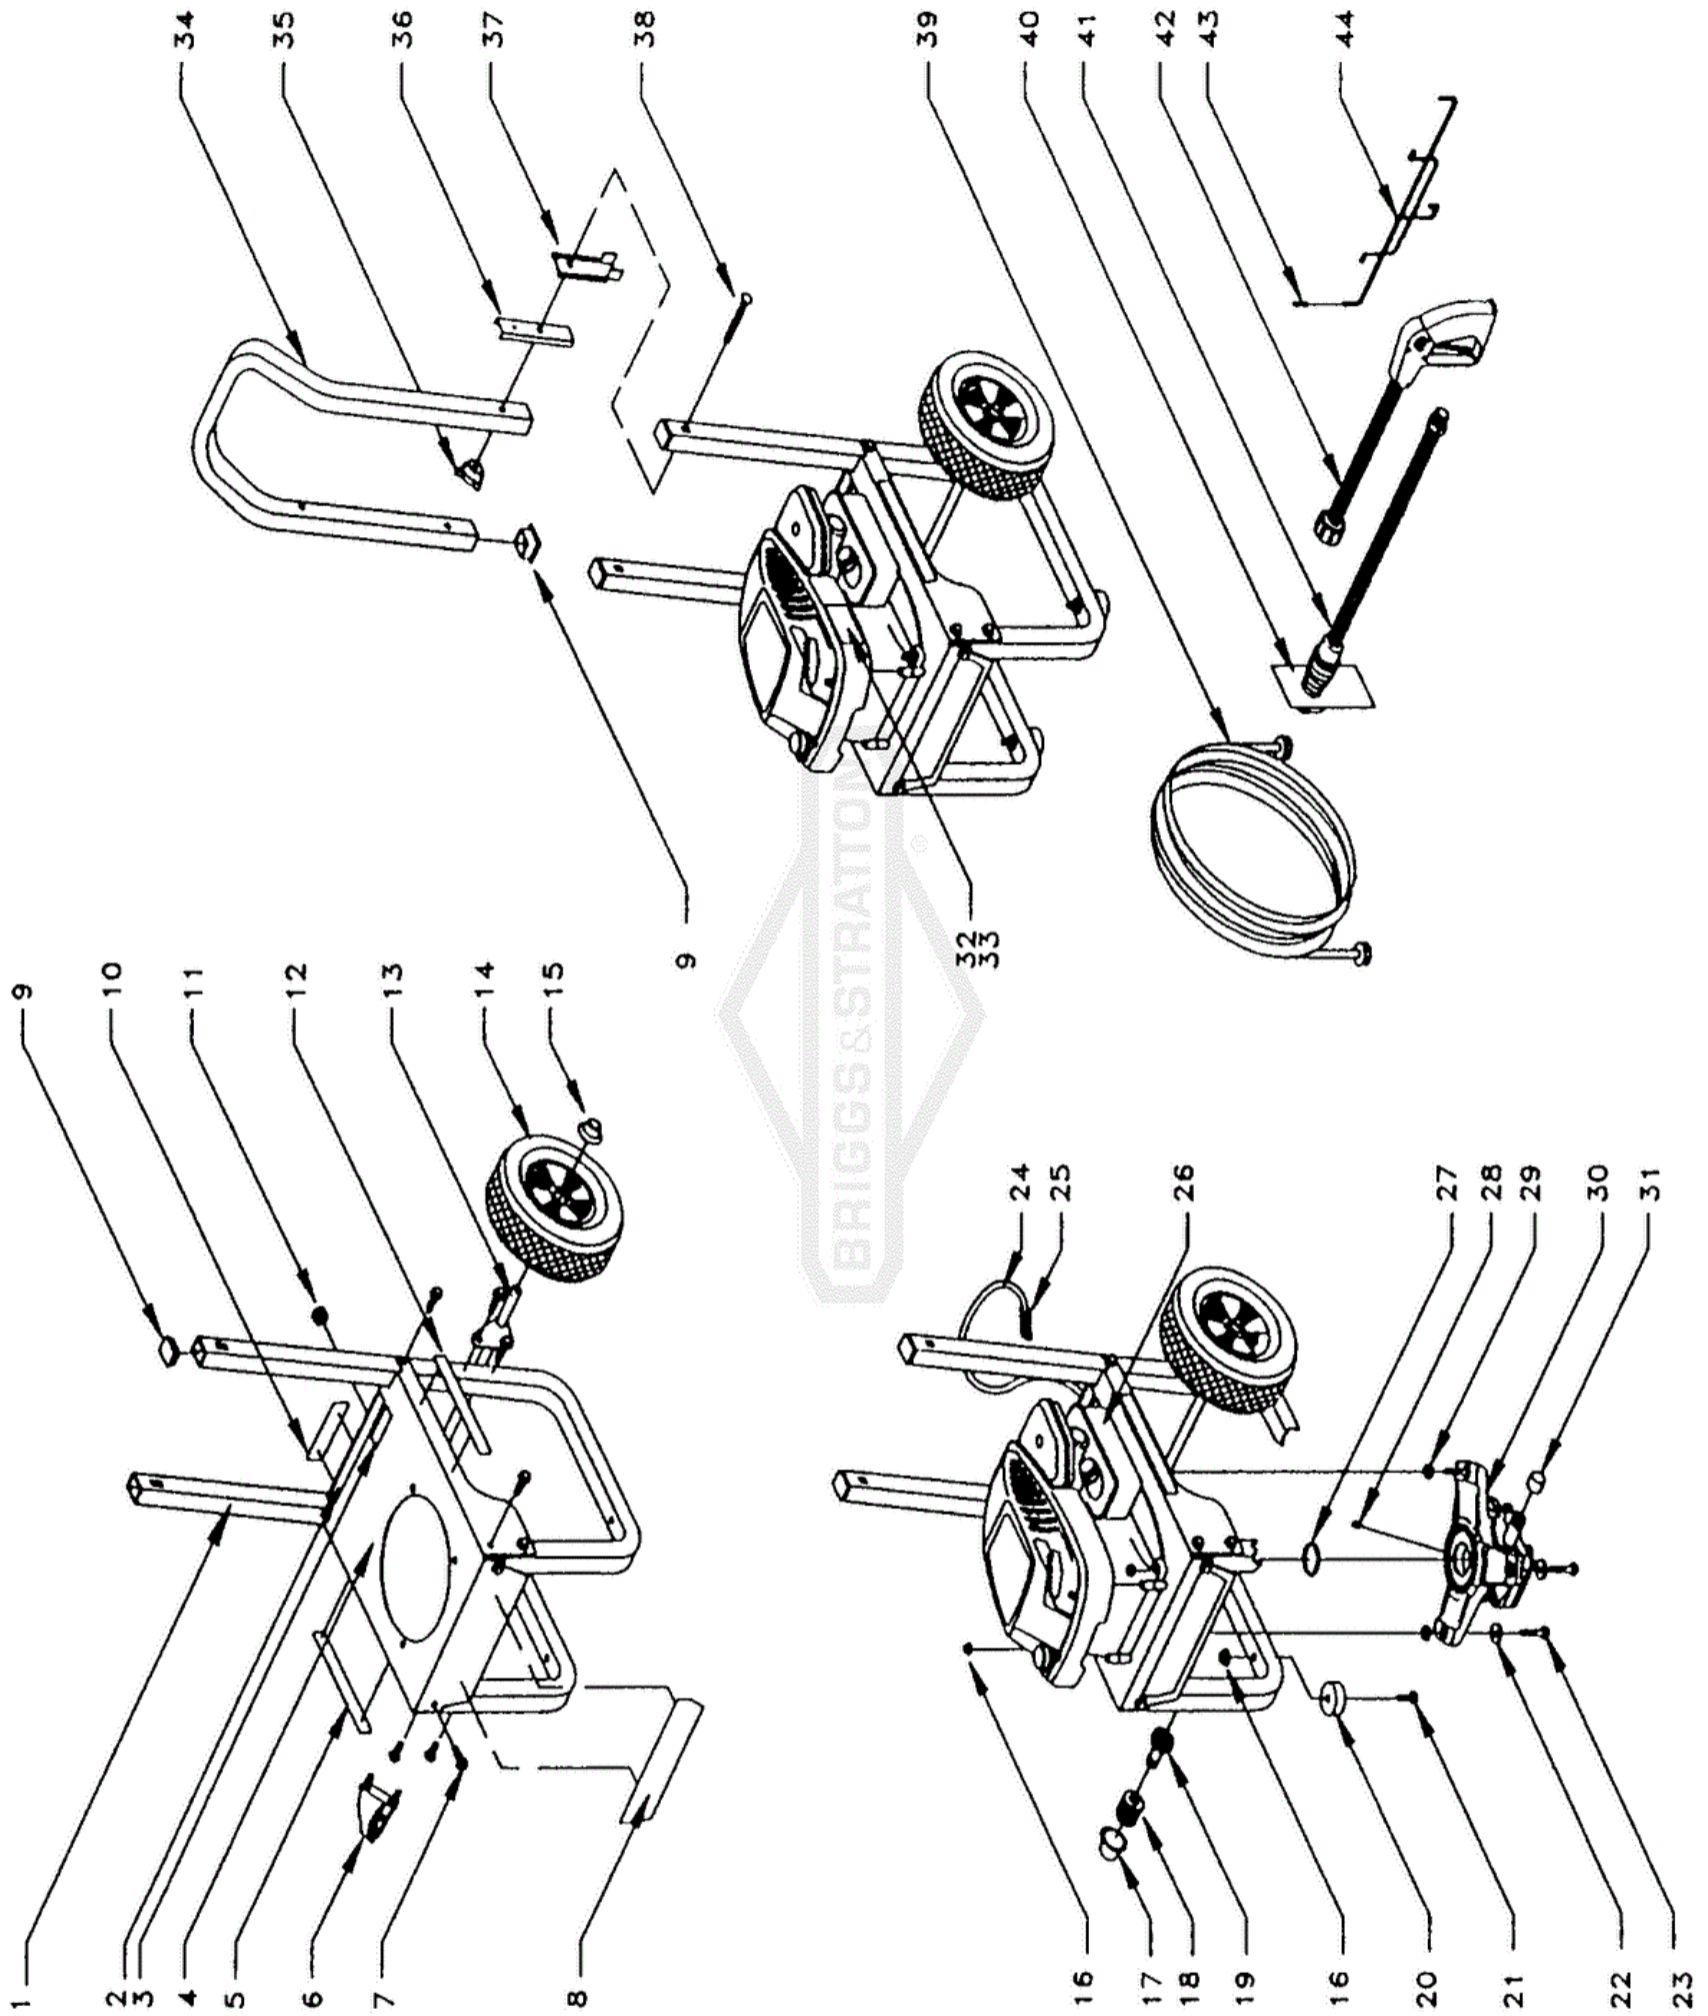

Briggs and Stratton Power Products 0763-1 - 580.761751, 1,750 PSI Craftsman Motor And Carriage Assembly Parts I

1	21416GS	LEG, VS, NO HOLE, SRS	No Longr
2	20089GS	DECAL, INSTRCTN, ENG	No Longr
3	96307GS	DECAL	No Longr
4	5021207	WHEEL & TIRE ASSEMBLY, 18 x 7.50 x 8	No Longr
5	5021449	5/8" Bearing	No Longr
6	97769GS	Gun Holder Cup	
7	5020441	COLLAR, 5/8" Split	No Longr
8	5021225	Idler Pulley	No Longr
9	81895GS	NO LONGER AVAILABLE	No Longr
10	20042GS	DECAL, CAUTION	No Longr
11	30809GS	Grommet (No Longer Available)	No Longr
12	5021450	Bearing Flange	No Longr
13	97741GS	AXLE	No Longr
14	21206GS	WHEEL	
15	194062GS	Push Nut	
16	52858GS	Nut	
17	A1408GS	CAP, GRDN HOSE, CNNCT	No Longr
18	21782	NO LONGER AVAILABLE	No Longr
19	21781	NO LONGER AVAILABLE	No Longr
20	87841GS	Vibration Mount	
21	39414GS	SCREW	
22	96796GS	Washer	
23	39288GS	SCREW	
24	A1040DGS	HOSE CHEMICAL	No Longr
25	709496	FILTER CHEM HOSE	
26	10A902-0233-01	* ENGINE, 4HP Briggs & Stratton	No Longr
27	98300GS	Seal Donut (No Longer Available)	No Longr
28	96137GS	PLUG	No Longr
29	5020874	BUSHING	No Longr
30	209940GS	Drain Pump	No Longr
31	97100GS	CAP OUTLET	
32	91373	NO LONGER AVAILABLE	No Longr
33	79552	USE 79552GS	No Longr
34	5021268	MOWER BLADE, 18" (High Lift)	No Longr
35	97178GS	KNOB	
36	99368GS	PLATE WEAR	No Longr
37	97082GS	CLIP	
38	97912GS	BOLT	
39	21779	NO LONGER AVAILABLE	No Longr
40	97566GS	NO LONGER AVAILABLE	No Longr
41	188792AGS	Adjustable Wand Assembly	
42	98316	USE 98541	No Longr
43	5021702	BUSHING	No Longr
44	5021208	STUD (DRIVE HUB)	No Longr
NA	100524GS	Concentrated Pressure Washer Deck Wash	