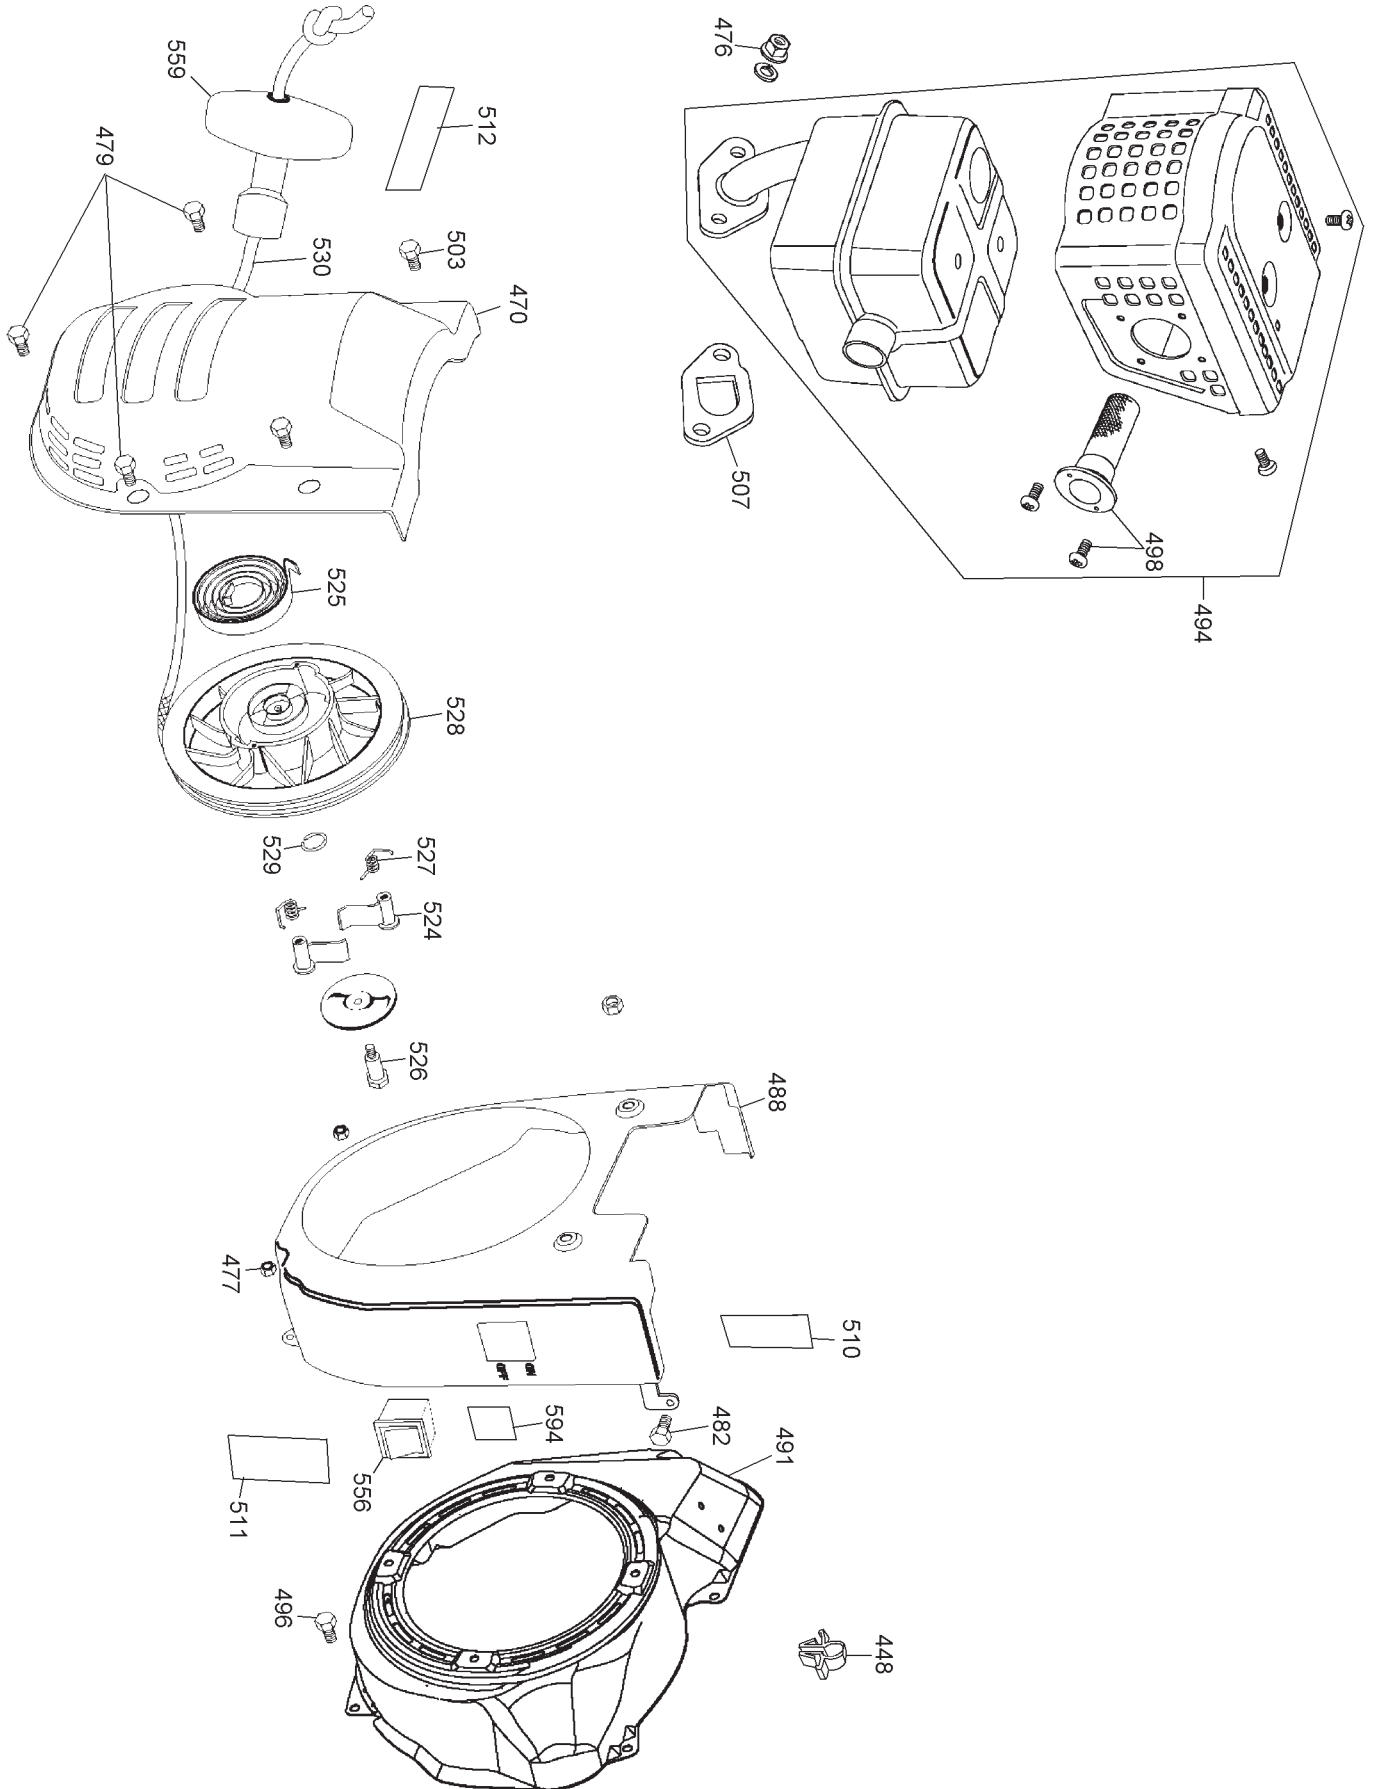

DPD3100 DeWalt Power Washer