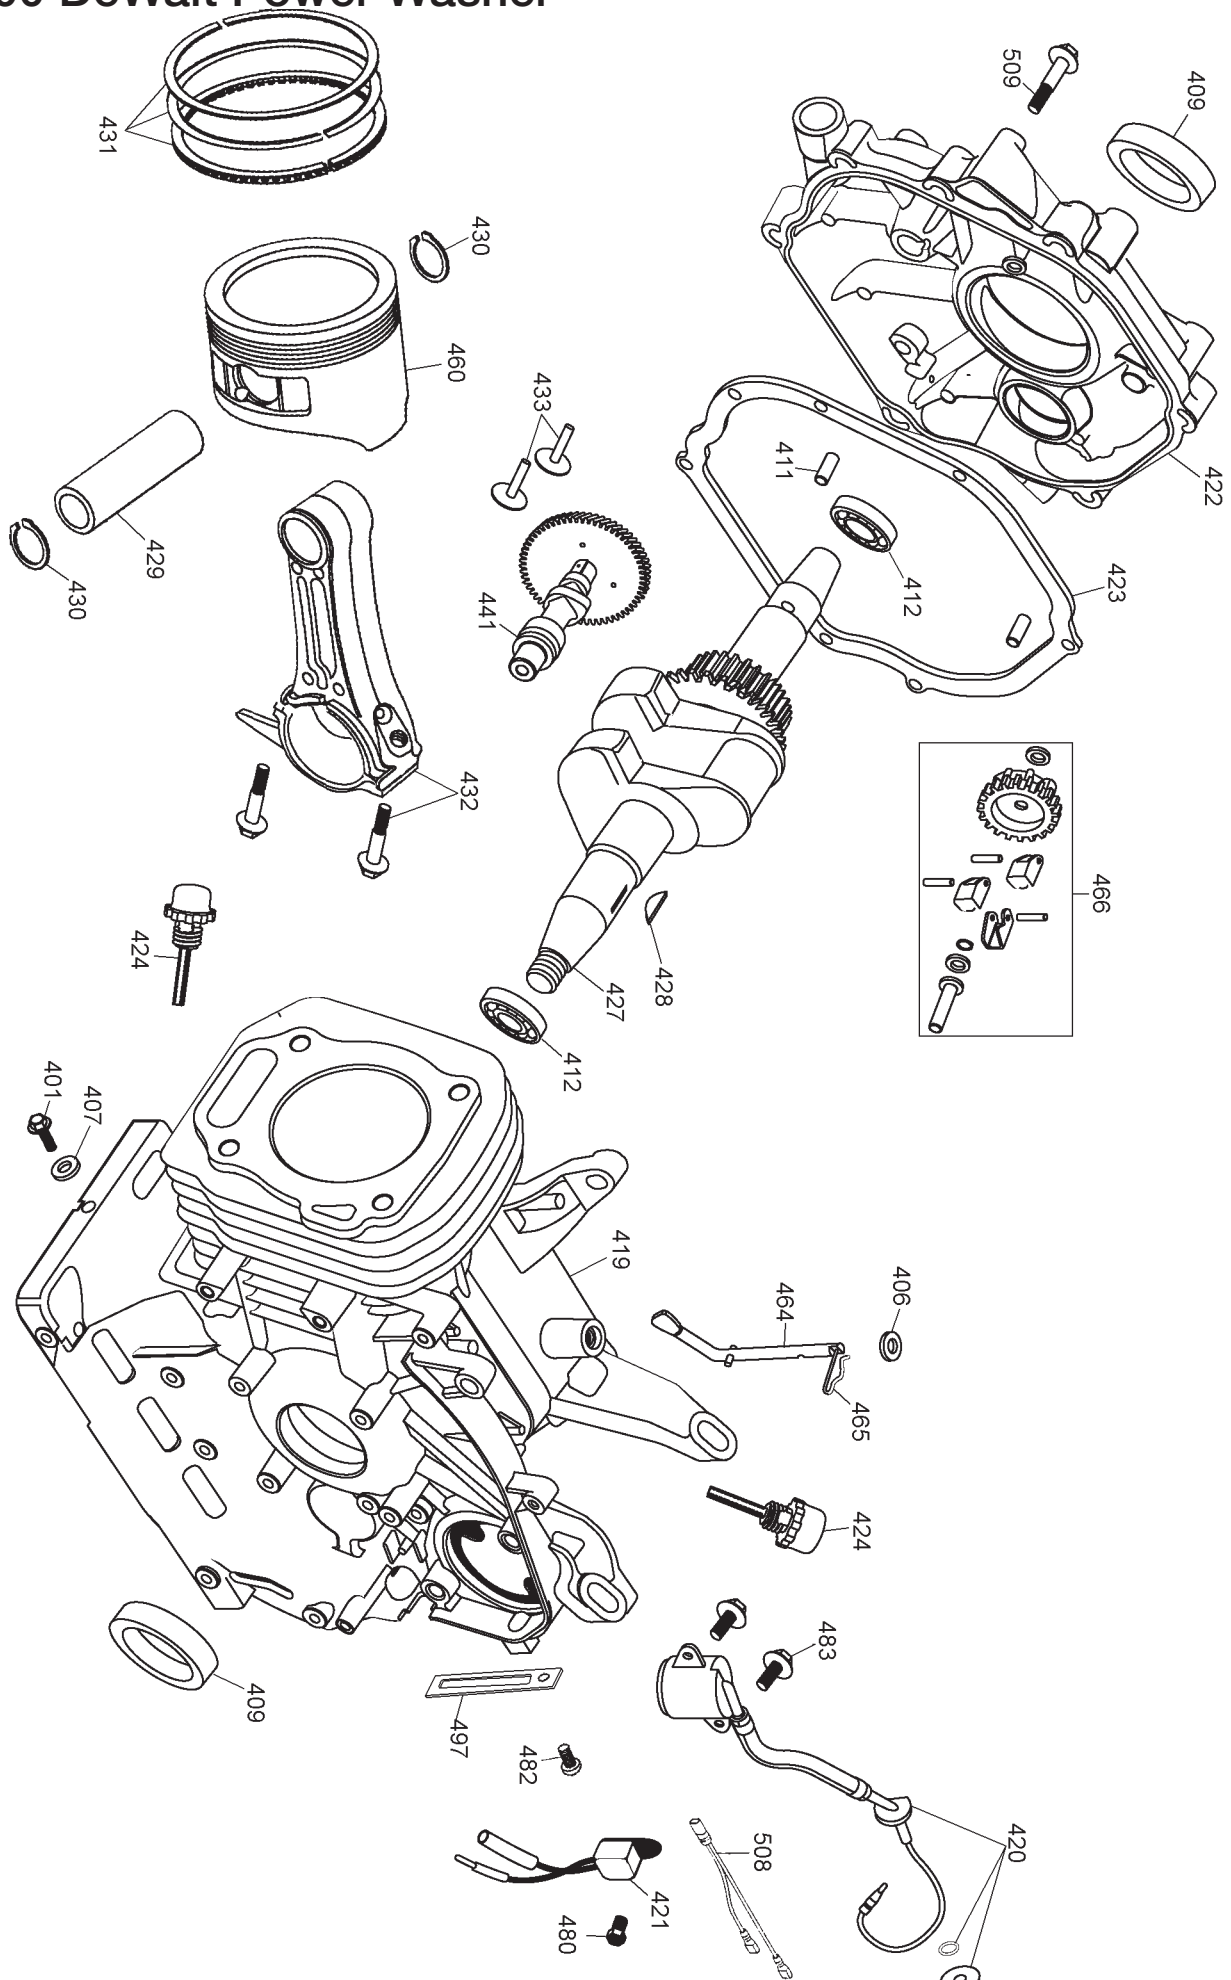

DPD3100 DeWalt Power Washer