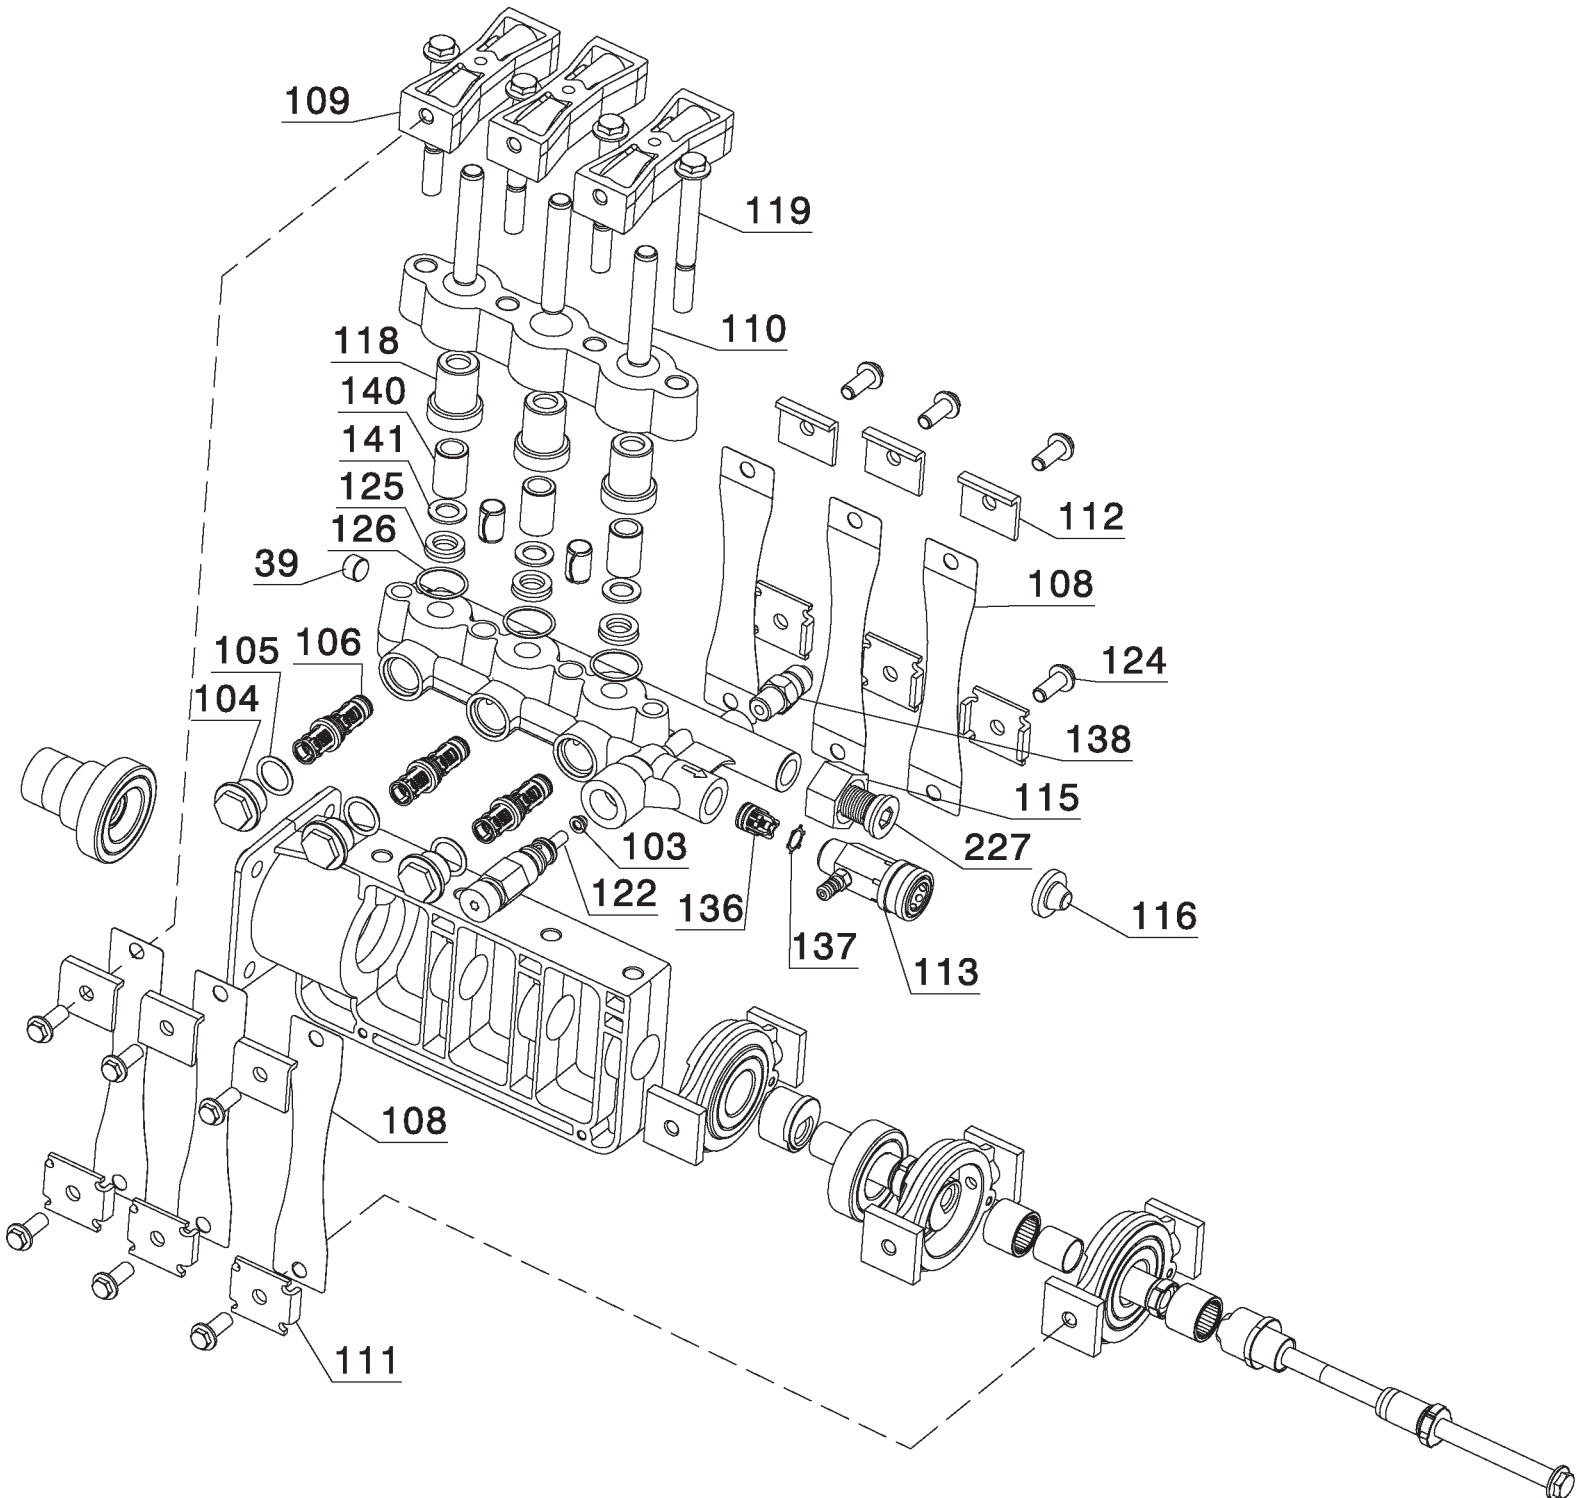

DPD3100 DeWalt Power Washer