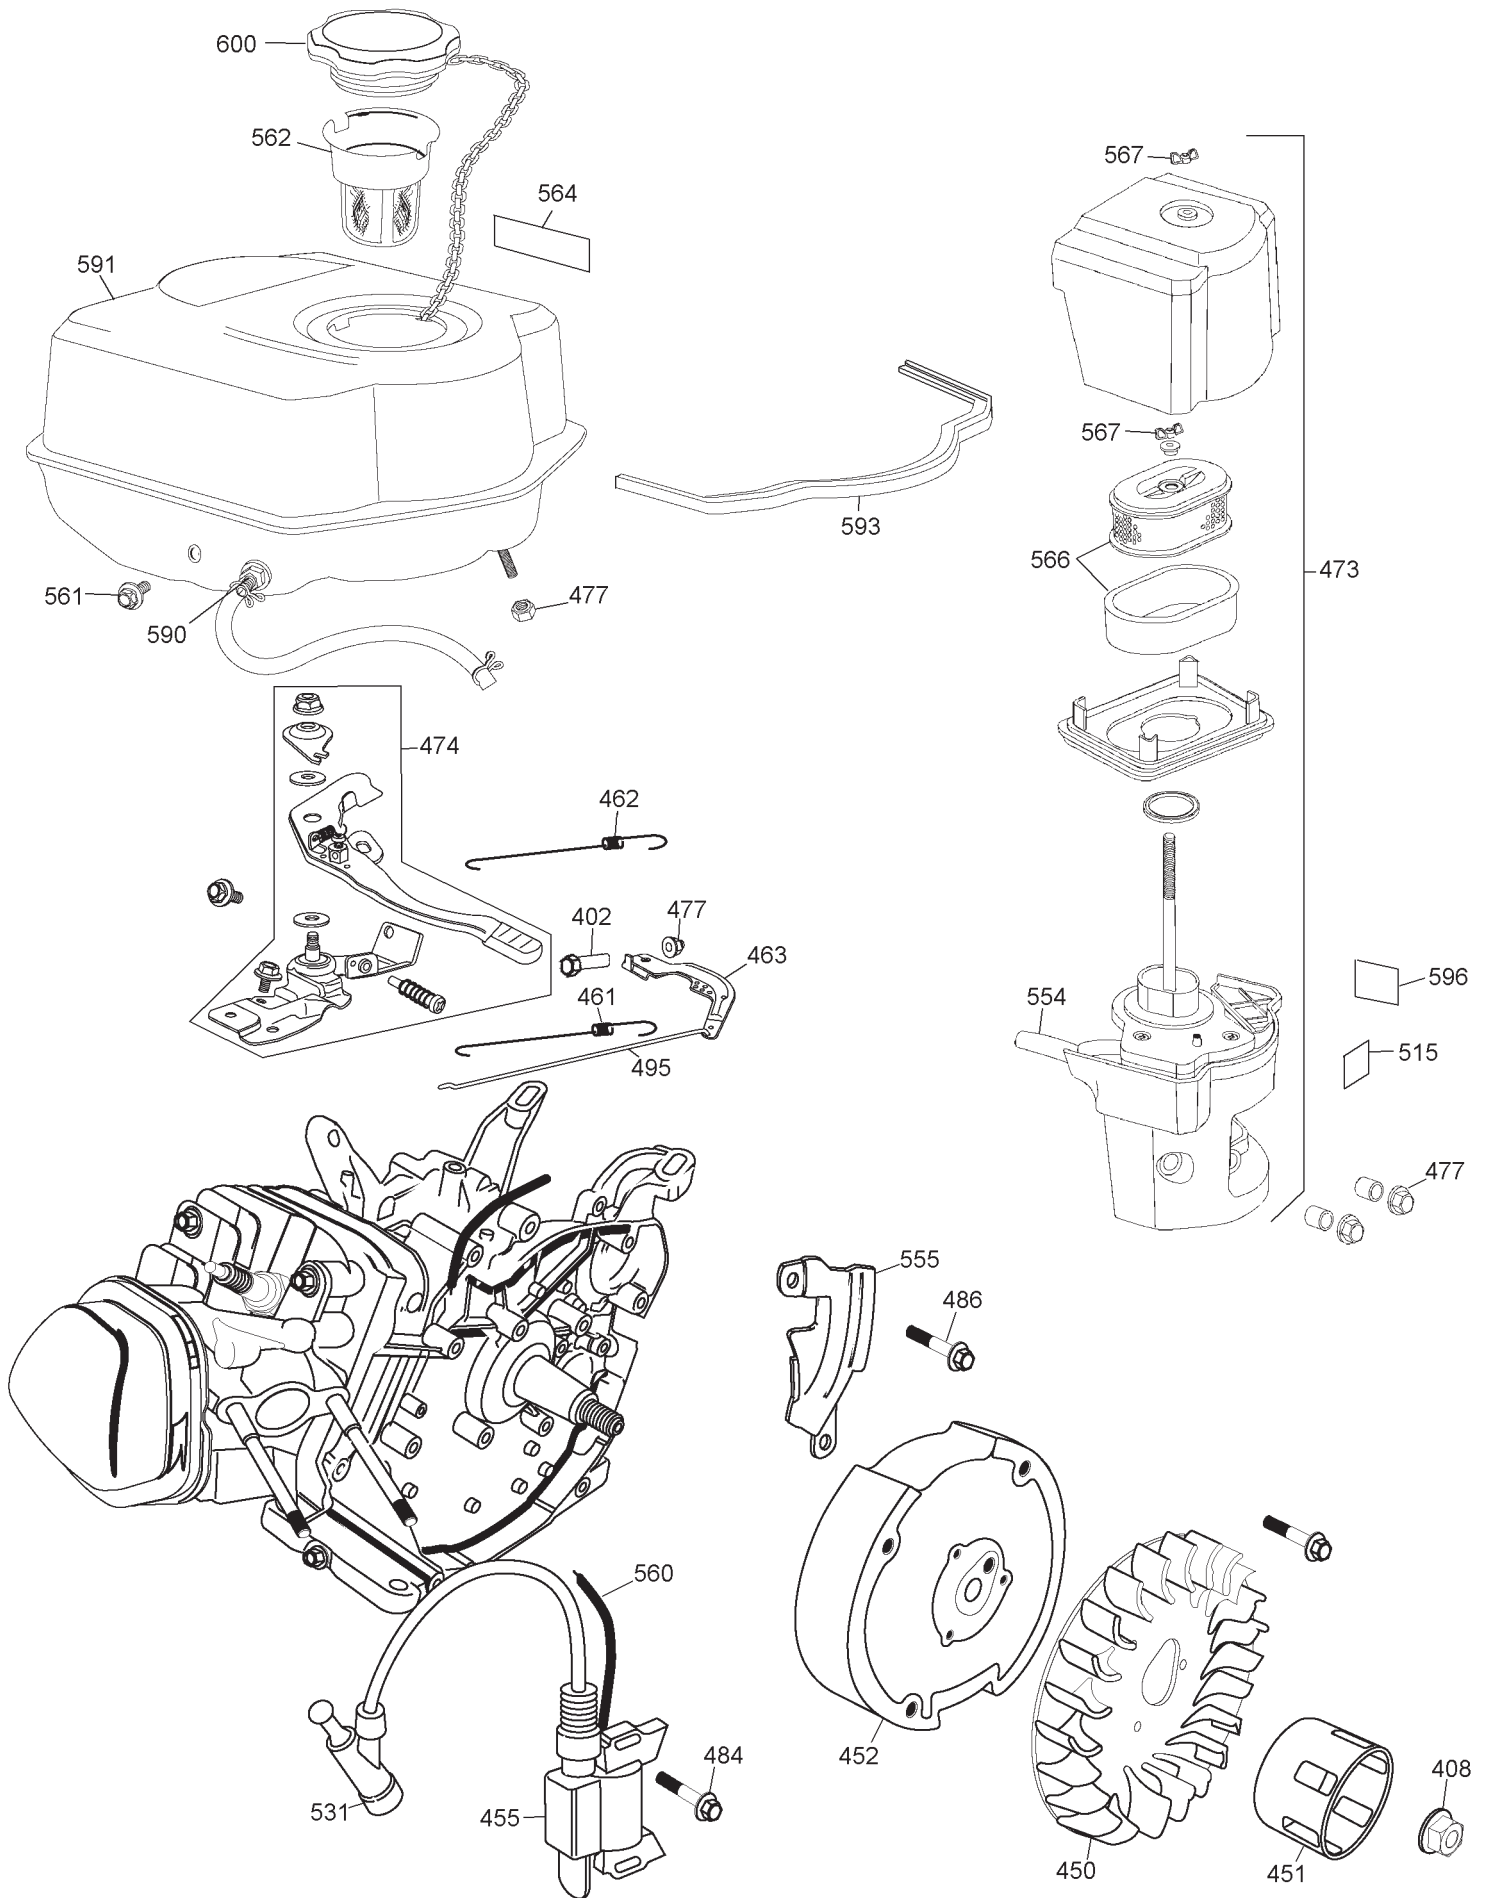

DPD3100 DeWalt Power Washer

Parts List for DPD3100 Type 1

Item Number	Part Number	Description	Qty Required
103	A17490	SEAT	1
104	A06003	PLUG	3
105	A06655	VALVE SEAT	3
106	1000003186	VALVE KIT	1
108	A20582	STRAP	6
109	A03250	CAP	3
110	A01971	PISTON	3
111	A09435	CLAMP BLOCK	6
112	A02738	CLAMP BLOCK	6
113	D29372	INJECTOR QC CHEMICAL	1
115	H061	NUT SWIVEL GARDENHOS	1
116	F187	SCREEN GARDEN HOSE 3	1
118	N008693	JOURNAL ASSY. KIT	3
119	A09417	SCREW	4
122	A17489	UNLOADER ASSY.	1
124	A09391	SCREW	12
125	A20747	SEAL	3
126	1000002364	O-RING	3
136	D28705	VALVE ASSEMBLY	1
137	A18469	RETAINING RING	1
138	17658	VALVE THERMAL RELIEF	1
140	A17491	BUSHING	3
141	N007968	SEAL KIT	3
201	1000003649	ENGINE	1
203	A14552	LABEL HOT SURFACE	1
205	D30492	BUTTON SNAP .302 DIA	2
206	N000528	WARNING LABEL	1