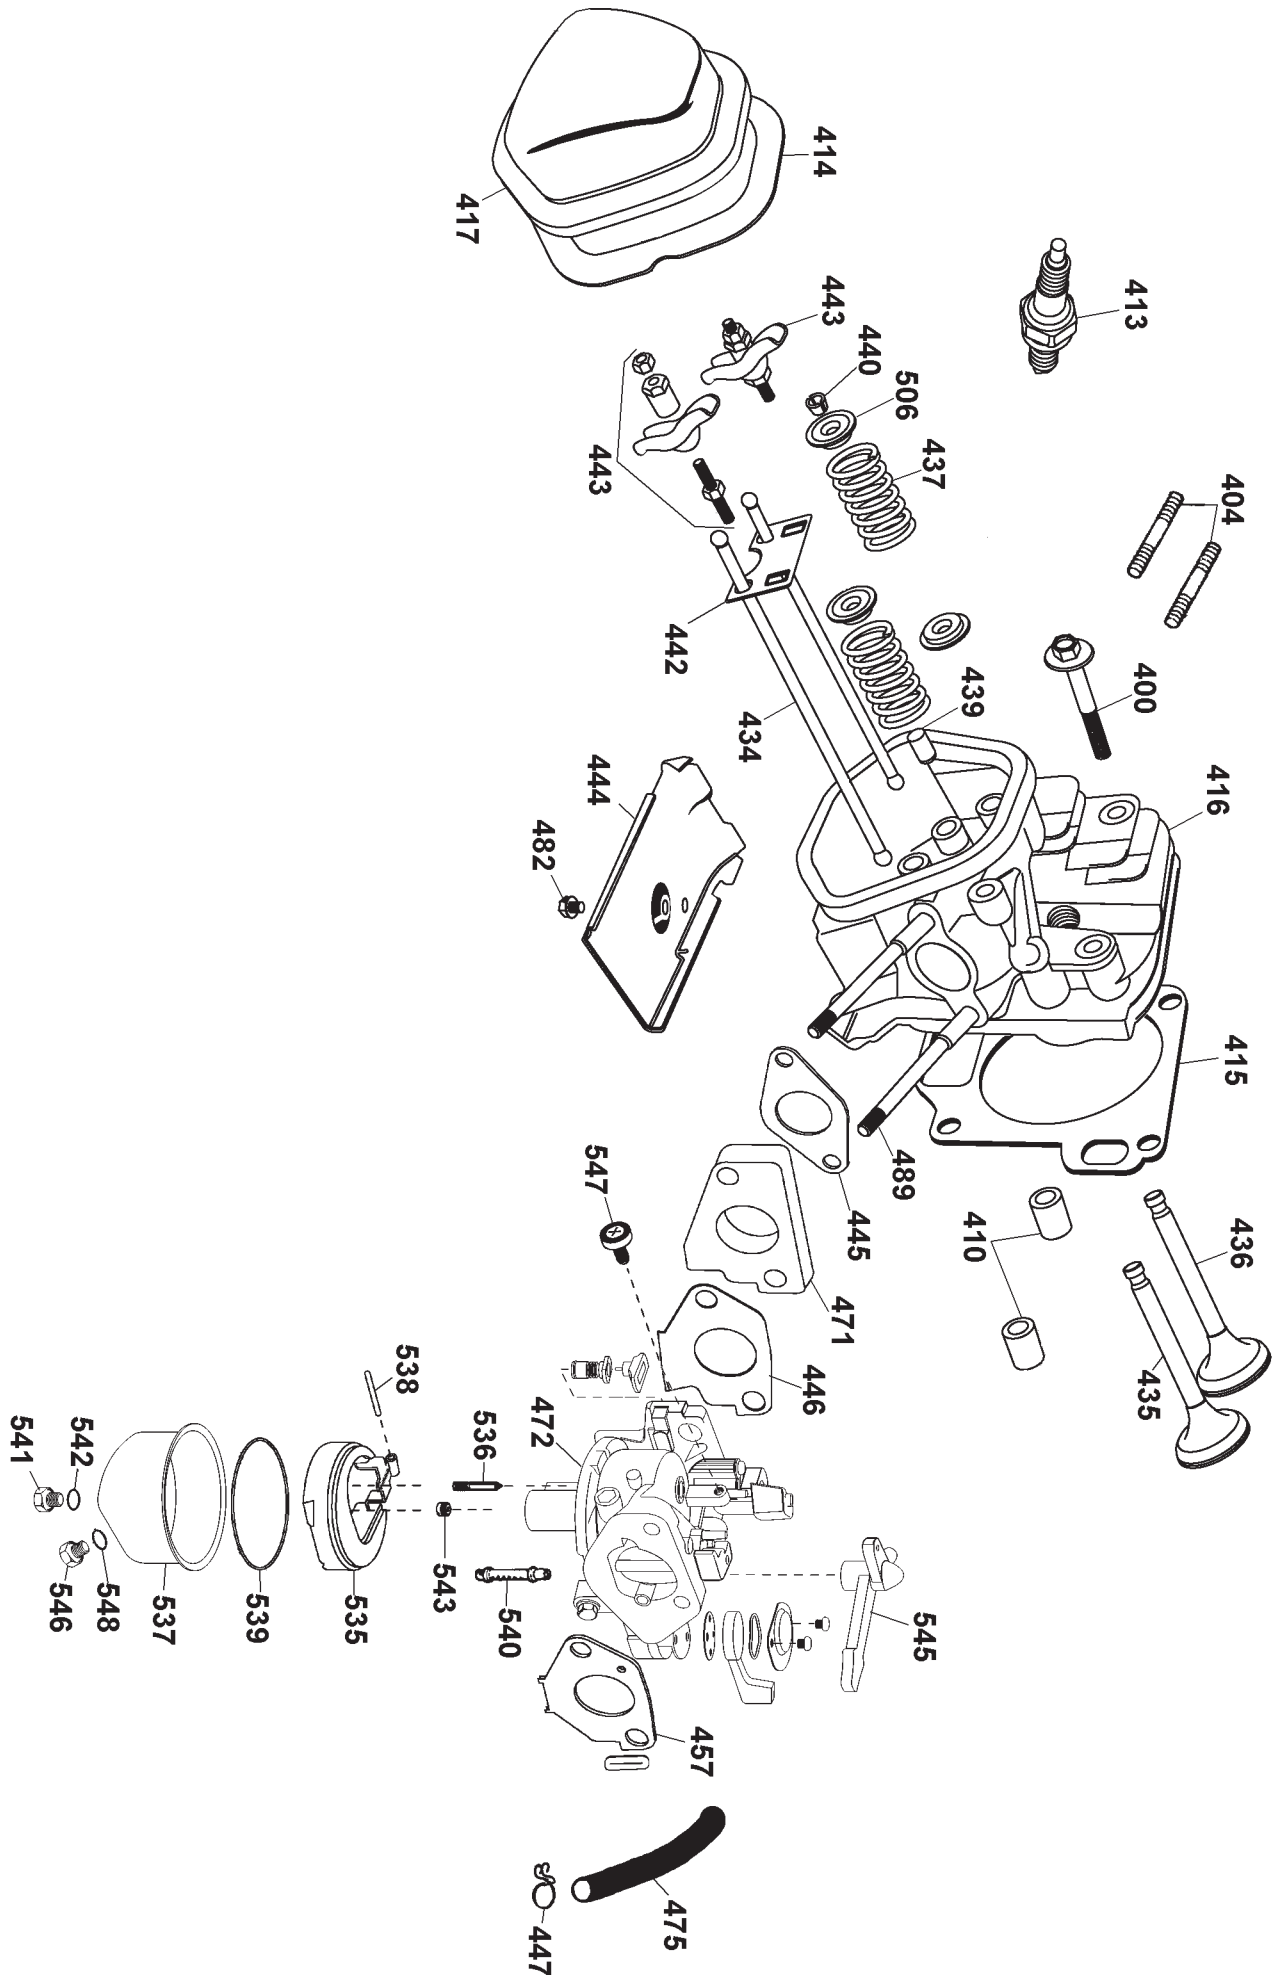

DPD3100 DeWalt Power Washer