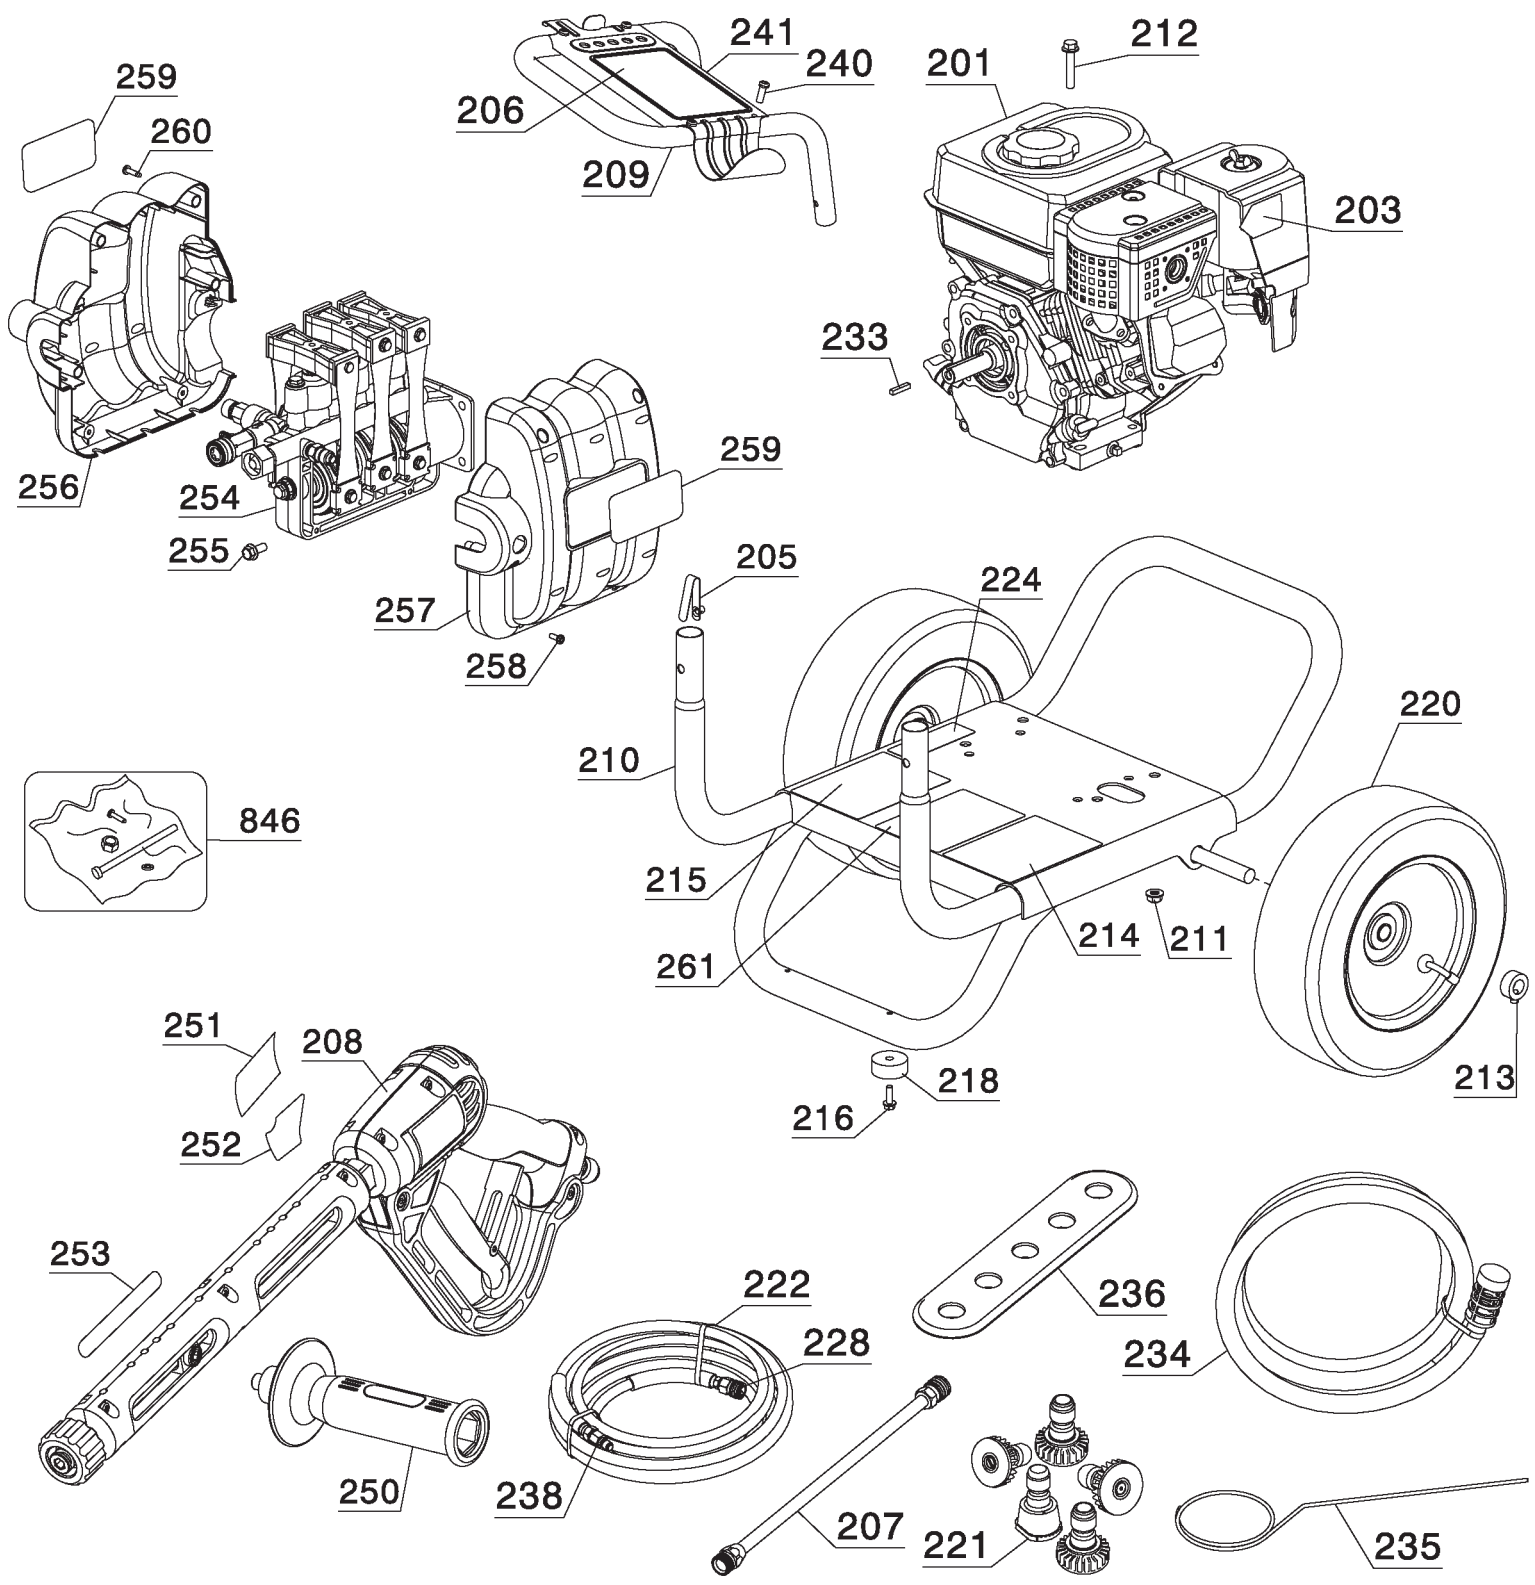

DPD3100 DeWalt Power Washer