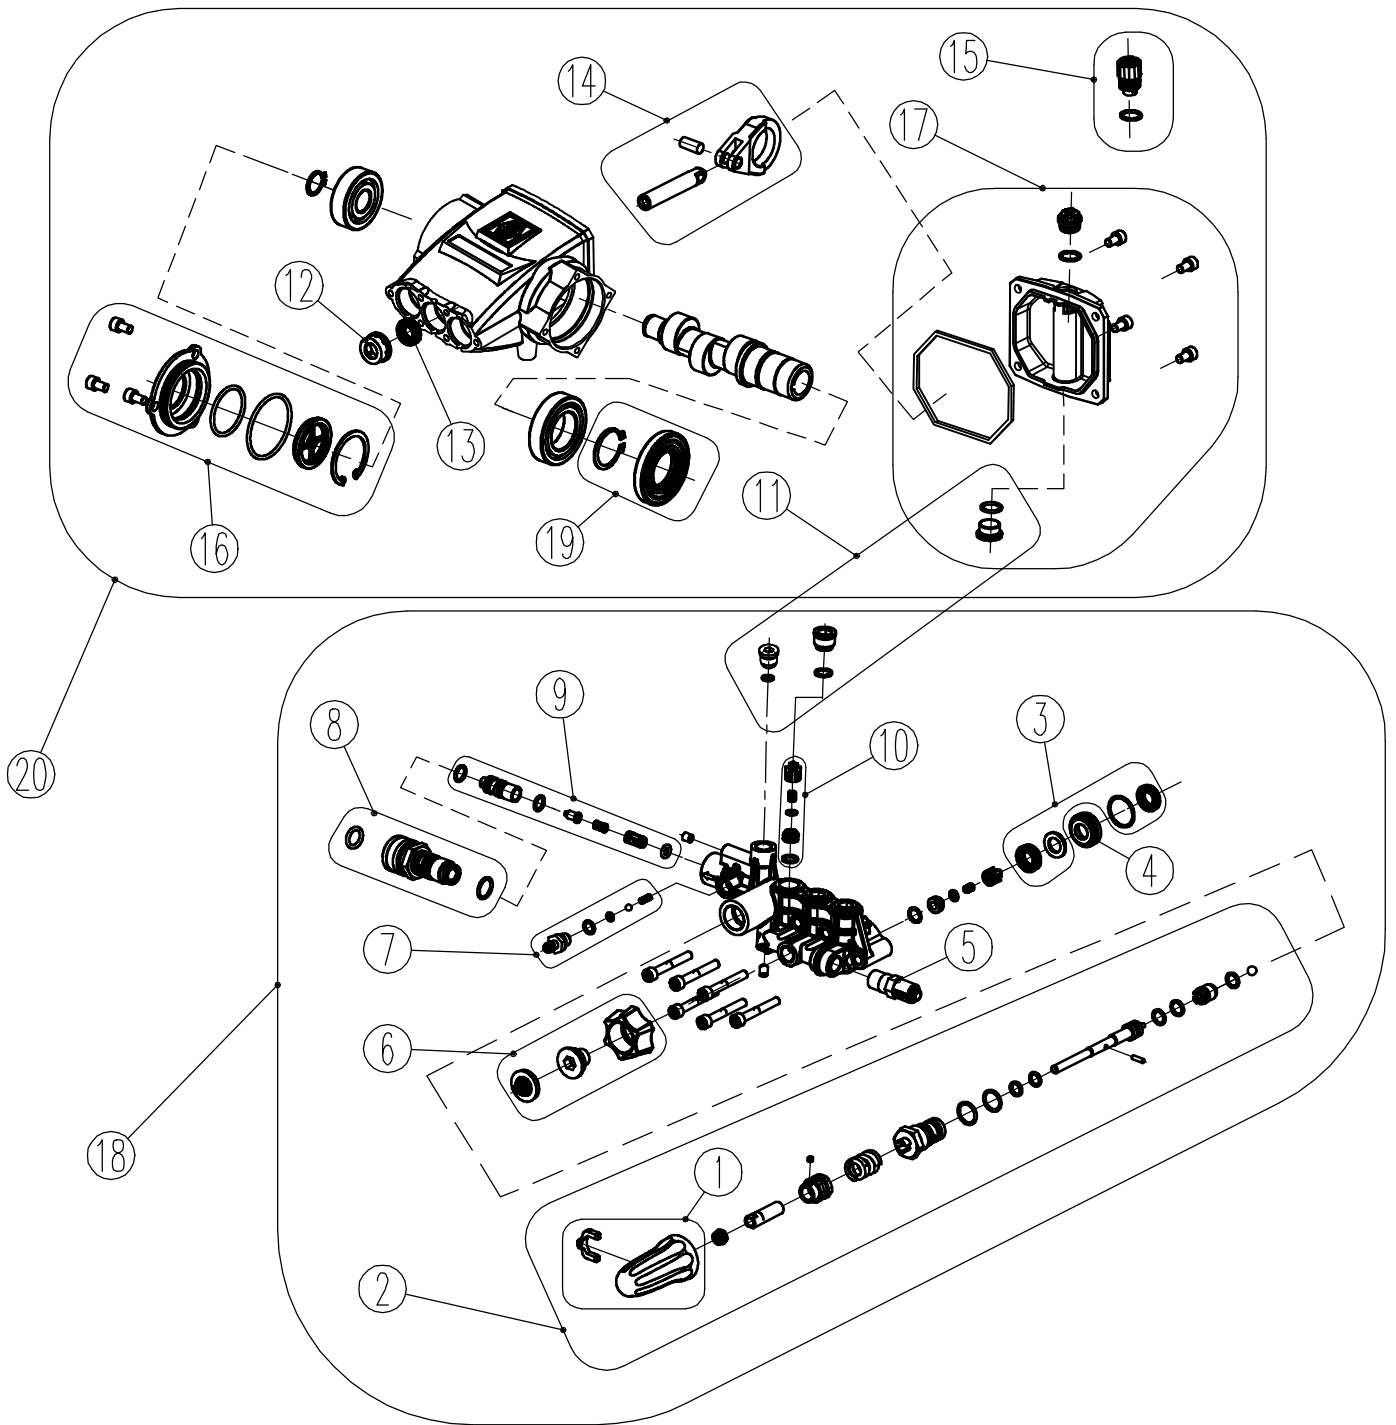

DEWALT HD ELECTRIC
1500 PSI @ 2.0 GPM

SIZE	DWG. NO.	REV.
A	60607-S-B	C
SCALE: 1:7	ECN #:	SHEET 2 OF 3

ITEM	PART NO	DESCRIPTION	QTY.
1	7106201	NOZZLE, 5PCSET 0, 15, 25, 40 & SOAP	1
2	7105839	HANDLE, REAR 11.75 F/BLACK W/DASHBOARD, NOZZLE HOLDER & LABEL	1
2.1	7103161	NOZZLE HOLDER, 5PC RUBBER	1
2.2	7109923	PLATE, DASHBOARD 11.75" CC W/ LABEL	1
2.3	7104806	HANDLE, REAR 18GA. 11.75" C-C BLACK	1
3	7107941	KNOB-BOLT ASSEMBLY	2
4	7107411	FRAME, BASE 11.75" C-C BLACK	1
5	7103292	KIT, FOOT SVC ASY .625"	2
6	7109926	HARDWARE KIT, MOTOR/PUMP	1
7	7104641	HANDLE GRIP, VINYL COVER DEWALT	1
8	7106054	WHEEL KIT, SVC ASSY WHEEL, E-CLIP	2
9	7111963	ELEC MOTOR/PUMP, 1500 PSI @ 2.0 GPM	1
10	7102207	KIT, SVC ASSY SOAP HOSE W/PLASTIC FILTER	1
11	7103550	LANCE, 16" W/ 1/4 QC AND M22(M)	1
12	7108127	GUN, 4500PSI, 6.6GPM, 3/8 QC(M) W/SIDE H	1
13	7103720	HOSE 3000PSI, 5/16 x 25FT 3/8QC(M) X 3/8QC(F)	1
14	7102045	TOOL, NOZZLE CLEANING, UNIVERSAL	1

DEWALT HD ELECTRIC
1500 PSI @ 2.0 GPM

SIZE A	DWG. NO. 60607-S	REV. C
SCALE: 1:8	ECN #:	SHEET 1 OF 3 Version: 2019

ITEM	PART NO	DESCRIPTION	QTY.
10	7102207	KIT, SVC ASSY SOAP HOSE W/PLASTIC FILTER	1
11	7103550	LANCE, 16" W/ 1/4 QC AND M22(M)	1
12	7108127	GUN, 4500PSI, 6.6GPM, 3/8 QC(M) W/SIDE H	1
13	7103720	HOSE 3000PSI, 5/16 x 25FT 3/8QC(M) X 3/8QC(F)	1

DEWALT HD ELECTRIC
1500 PSI @ 2.0 GPM

SIZE A	DWG. NO. 60607-S-B	REV. C
SCALE: 1:6	ECN#	SHEET 3 OF 3

MODEL:
7111963PUMP-S

REV.
A
Version:

ITEM	PART NO.	DESCRIPTION
1	7109325	UNLOADER CAP KIT
2	7113373	UNLOADER KIT
3	7113374	WATER SEAL KIT
4	7110125	SEAL RETAINER KIT
5	7101359	THERMAL RELIEF VALVE
6	7110329	WATER INLET KIT
7	7104228	SOAP INJECTOR KIT
8	7113375	WATER OUTLET KIT
9	7110132	VENTURI KIT
10	7113376	VALVE KIT
11	7113377	PUMP PLUG KIT
12	7113378	SEAL SPCAER KIT
13	7110124	OIL SEAL KIT PISTON
14	7113379	CONNECTING ROD/PISTON KIT
15	7111013	VENTED PLUG
16	7110113	SIGHT GLASS KIT
17	7113380	REAR COVER KIT
18	7113381	MANIFOLD KIT
19	7113383	CRANKCASE OIL SEAL KIT
20	7113385	CRANKCASE KIT