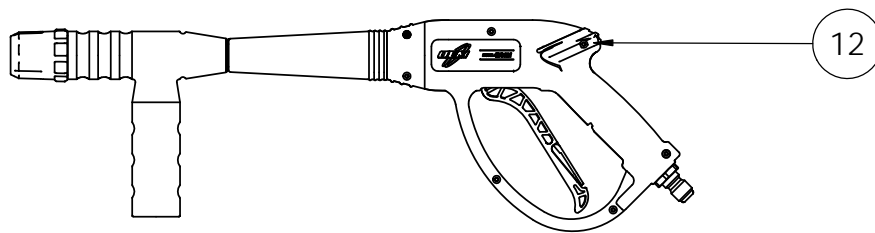

DEWALT HD ELECTRIC
1500 PSI @ 2.0 GPM

SIZE	DWG. NO.	REV.
A	60607-S-B	C
SCALE: 1:7	ECN #:	SHEET 2 OF 3

ITEM	PART NO	DESCRIPTION	QTY.
1	7106201	NOZZLE, 5PCSET 0, 15, 25, 40 & SOAP	1
2	7105839	HANDLE, REAR 11.75 F/BLACK W/DASHBOARD, NOZZLE HOLDER & LABEL	1
2.1	7103161	NOZZLE HOLDER, 5PC RUBBER	1
2.2	7109923	PLATE, DASHBOARD 11.75" CC W/ LABEL	1
2.3	7104806	HANDLE, REAR 18GA. 11.75" C-C BLACK	1
3	7107941	KNOB-BOLT ASSEMBLY	2
4	7107411	FRAME, BASE 11.75" C-C BLACK	1
5	7103292	KIT, FOOT SVC ASY .625"	2
6	7109926	HARDWARE KIT, MOTOR/PUMP	1
7	7104641	HANDLE GRIP, VINYL COVER DEWALT	1
8	7106054	WHEEL KIT, SVC ASSY WHEEL, E-CLIP	2
9	7111963	ELEC MOTOR/PUMP, 1500 PSI @ 2.0 GPM	1
10	7102207	KIT, SVC ASSY SOAP HOSE W/PLASTIC FILTER	1
11	7103550	LANCE, 16" W/ 1/4 QC AND M22(M)	1
12	7108127	GUN, 4500PSI, 6.6GPM, 3/8 QC(M) W/SIDE H	1
13	7103720	HOSE 3000PSI, 5/16 x 25FT 3/8QC(M) X 3/8QC(F)	1
14	7102045	TOOL, NOZZLE CLEANING, UNIVERSAL	1

DEWALT HD ELECTRIC
1500 PSI @ 2.0 GPM

SIZE A	DWG. NO. 60607-S	REV. C
SCALE: 1:8	ECN #:	SHEET 1 OF 3 Version: 2019

ITEM	PART NO	DESCRIPTION	QTY.
10	7102207	KIT, SVC ASSY SOAP HOSE W/PLASTIC FILTER	1
11	7103550	LANCE, 16" W/ 1/4 QC AND M22(M)	1
12	7108127	GUN, 4500PSI, 6.6GPM, 3/8 QC(M) W/SIDE H	1
13	7103720	HOSE 3000PSI, 5/16 x 25FT 3/8QC(M) X 3/8QC(F)	1

DEWALT HD ELECTRIC
1500 PSI @ 2.0 GPM

SIZE A	DWG. NO. 60607-S-B	REV. C
SCALE: 1:6	ECN#	SHEET 3 OF 3

MODEL:
7111963PUMP-S

REV.
A
Version:

ITEM	PART NO.	DESCRIPTION
1	7109325	UNLOADER CAP KIT
2	7113373	UNLOADER KIT
3	7113374	WATER SEAL KIT
4	7110125	SEAL RETAINER KIT
5	7101359	THERMAL RELIEF VALVE
6	7110329	WATER INLET KIT
7	7104228	SOAP INJECTOR KIT
8	7113375	WATER OUTLET KIT
9	7110132	VENTURI KIT
10	7113376	VALVE KIT
11	7113377	PUMP PLUG KIT
12	7113378	SEAL SPCAER KIT
13	7110124	OIL SEAL KIT PISTON
14	7113379	CONNECTING ROD/PISTON KIT
15	7111013	VENTED PLUG
16	7110113	SIGHT GLASS KIT
17	7113380	REAR COVER KIT
18	7113381	MANIFOLD KIT
19	7113383	CRANKCASE OIL SEAL KIT
20	7113385	CRANKCASE KIT