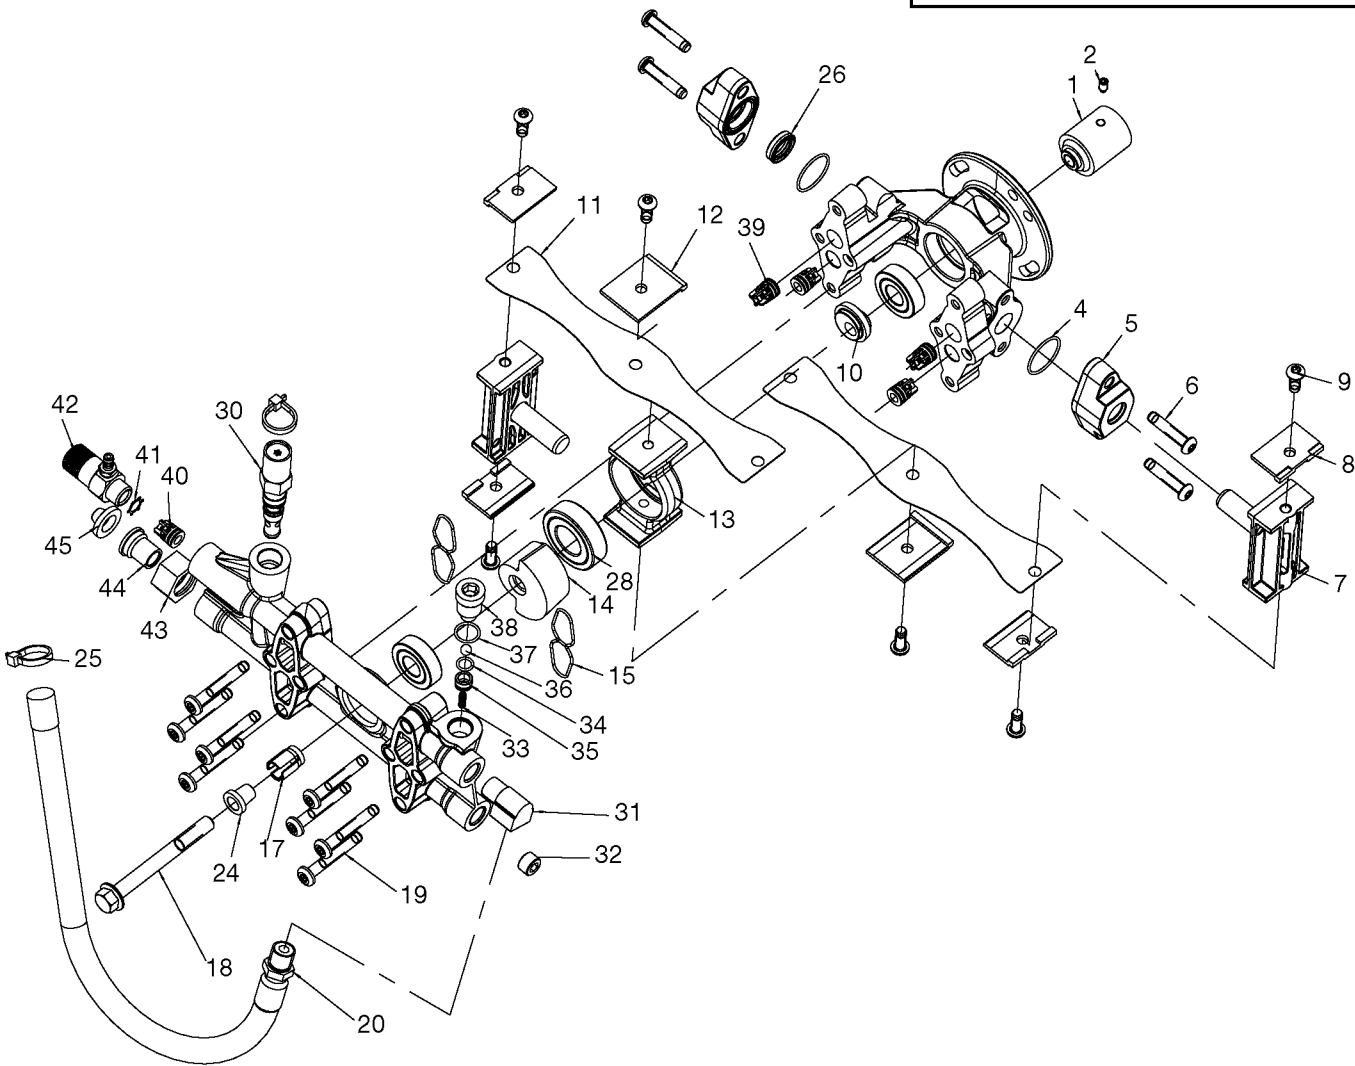

D28703- DeVILBISS PUMP

Parts List for VR2400 Type 0

| Item Number | Part Number | Description | Qty Required |
|-------------|-------------|----------------------|--------------|
| 1 | D25054 | SHAFT ENGINE COUPLE | 1 |
| 2 | D25006 | SCREW SET 5/16-24 .4 | 1 |
| 4 | 000000-00 | No Longer Available | 1 |
| 4 | 000000-00 | No Longer Available | 1 |
| 5 | 000000-00 | No Longer Available | 1 |
| 6 | D25565 | SCREW 5/16-18 1.5 TH | 1 |
| 7 | 000000-00 | No Longer Available | 1 |
| 8 | A00755 | CLAMP BLOCK END | 1 |
| 9 | 5140125-96 | SCREW | 1 |
| 11 | A15269 | STRAP | 2 |
| 12 | A00756 | CLAMP BLOCK MID STRA | 1 |
| 13 | 000000-00 | No Longer Available | 1 |
| 15 | 000000-00 | No Longer Available | 1 |
| 15 | 000000-00 | No Longer Available | 1 |
| 17 | 000000-00 | No Longer Available | 1 |
| 18 | D22684 | BOLT .438-14X4.00 HH | 1 |
| 19 | 000000-00 | No Longer Available | 1 |
| 20 | 5140117-84 | KIT HOSE PULSE 12 IN | 1 |
| 24 | 000000-00 | No Longer Available | 1 |
| 25 | 000000-00 | No Longer Available | 1 |
| 26 | 000000-00 | No Longer Available | 1 |
| 26 | 000000-00 | No Longer Available | 1 |
| 28 | 000000-00 | No Longer Available | 1 |
| 30 | A03928SV | UNLOADER KIT | 1 |
| 31 | F217 | ELBOW 3/8 | 1 |
| 32 | 16364 | PLUG 3/8 NPT | 1 |
| 33 | D20993 | SPRING EASY START | 1 |