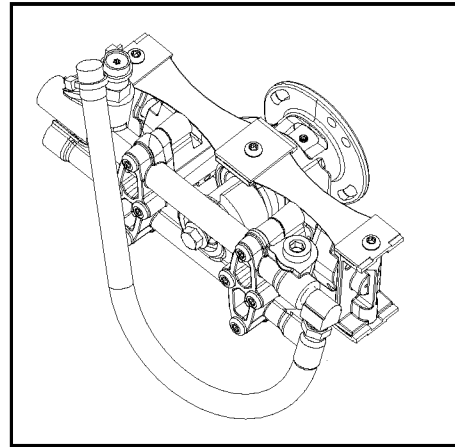

D28703- DeVILBISS PUMP

Parts List for VR2400 Type 0

| Item Number | Part Number | Description | Qty Required |
|-------------|-------------|----------------------|--------------|
| 1 | D25054 | SHAFT ENGINE COUPLE | 1 |
| 2 | D25006 | SCREW SET 5/16-24 .4 | 1 |
| 4 | 000000-00 | No Longer Available | 1 |
| 4 | 000000-00 | No Longer Available | 1 |
| 5 | 000000-00 | No Longer Available | 1 |
| 6 | D25565 | SCREW 5/16-18 1.5 TH | 1 |
| 7 | 000000-00 | No Longer Available | 1 |
| 8 | A00755 | CLAMP BLOCK END | 1 |
| 9 | 5140125-96 | SCREW | 1 |
| 11 | A15269 | STRAP | 2 |
| 12 | A00756 | CLAMP BLOCK MID STRA | 1 |
| 13 | 000000-00 | No Longer Available | 1 |
| 15 | 000000-00 | No Longer Available | 1 |
| 15 | 000000-00 | No Longer Available | 1 |
| 17 | 000000-00 | No Longer Available | 1 |
| 18 | D22684 | BOLT .438-14X4.00 HH | 1 |
| 19 | 000000-00 | No Longer Available | 1 |
| 20 | 5140117-84 | KIT HOSE PULSE 12 IN | 1 |
| 24 | 000000-00 | No Longer Available | 1 |
| 25 | 000000-00 | No Longer Available | 1 |
| 26 | 000000-00 | No Longer Available | 1 |
| 26 | 000000-00 | No Longer Available | 1 |
| 28 | 000000-00 | No Longer Available | 1 |
| 30 | A03928SV | UNLOADER KIT | 1 |
| 31 | F217 | ELBOW 3/8 | 1 |
| 32 | 16364 | PLUG 3/8 NPT | 1 |
| 33 | D20993 | SPRING EASY START | 1 |