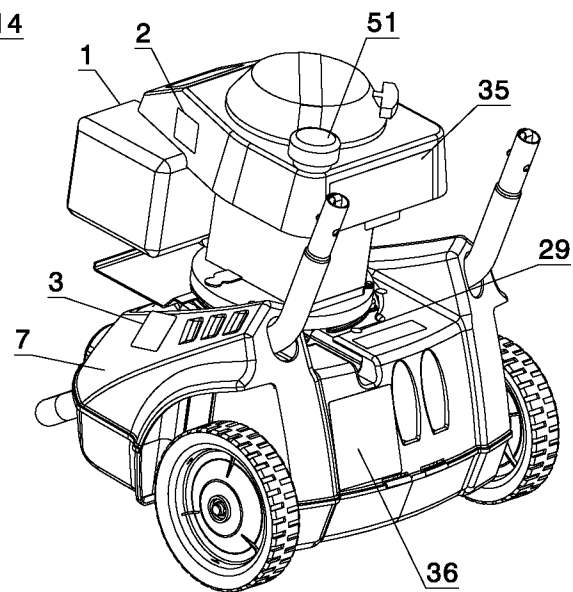

3

7

1

2

51

35

29

36

28

135

137

136

134

15

16

6

13

14