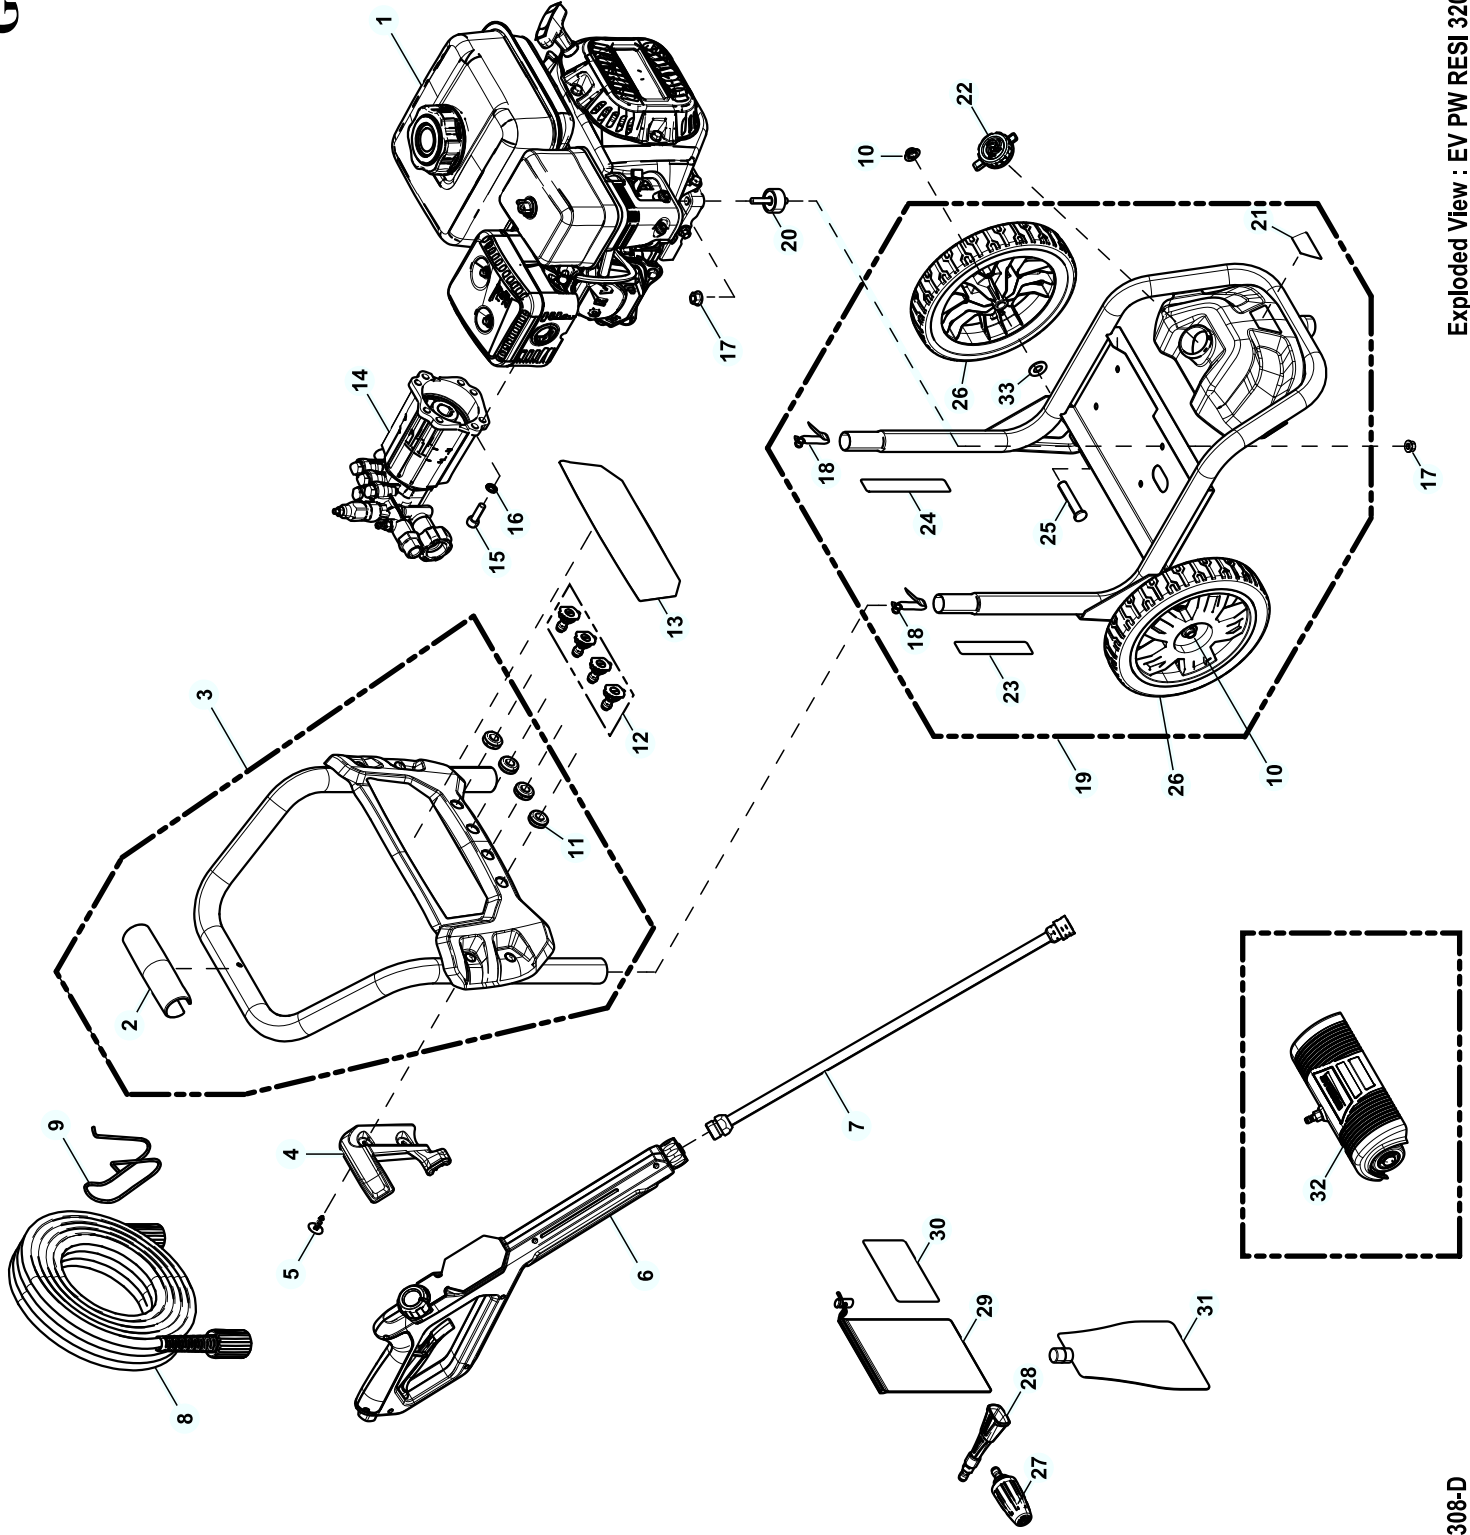

GROUP EV

EXPLODED VIEW: EV PW RESI 3200-2900**DRAWING #: 10000007171****GROUP EV**

ITEM	PART#	QTY.	DESCRIPTION
1	OK8430	1	ENGINE
2	OL4739	1	HANDLE C-GRIP
3	10000012847	1	HANDLE KIT PW RESI NO DECAL
4	OL6431	1	HOLSTER VP GUN BLACK
5	OJ1449	2	FASTENER RIBBED SHANK CHRSTM T
6	10000009382	1	GUN VPG M22, ORANGE
7	OH9640	1	LANCE ASSY-20" LONG
8	10000038679	1	HOSE
9	OJ3052	1	HOOK-HOSE
10	OK9974	2	PUSH NUT
11	OJ3079	4	GROMMET-NOZZLE
12	OH9617R	1	KIT-NOZZLE
13	OL4740C	1	DECAL NOZZLE BILLBOARD 3200
	OL4740D	1	DECAL NOZZLE BILLBOARD 2900
14	OK1663	1	PUMP AXIAL (2900)
	OJ7764	1	PUMP AXIAL (3200)
15	OJ3315	4	SCREW SHC M8-1.25X25 C8.8 ZP
16	G092479	4	WASHER LOCK M8 RIBBED
17	G067989	8	NUT HEX FL WHIZ M8-1.25
18	OG5442	2	SNAP BUTTON
19	10000027441	1	CRADLE KIT
20	G021217	4	VIB MOUNT
21	OL2091	1	DECAL NO NOT USE BLEACH
22	OK4078A	1	CAP CHEM TANK
23	OJ3374	1	DECAL QUICK START
24	OK6007	1	DECAL QUICK START
25	10000021533	2	PIN AXLE
26	OJ6276	2	WHEEL
27	OK2895	1	TURBO NOZZLE
28	OL3579	1	PW FOAMER QC
29	10000007185	1	BAG MESH DRAWSTRING
30	10000008335	1	CARD LAMINATED PW ACCESSORY
31	OL5832	1	OIL POUCH 16 OZ SAE 30
32	10000008337	1	ASSY POWER BROOM (3200)
33	G022304	2	WASHER