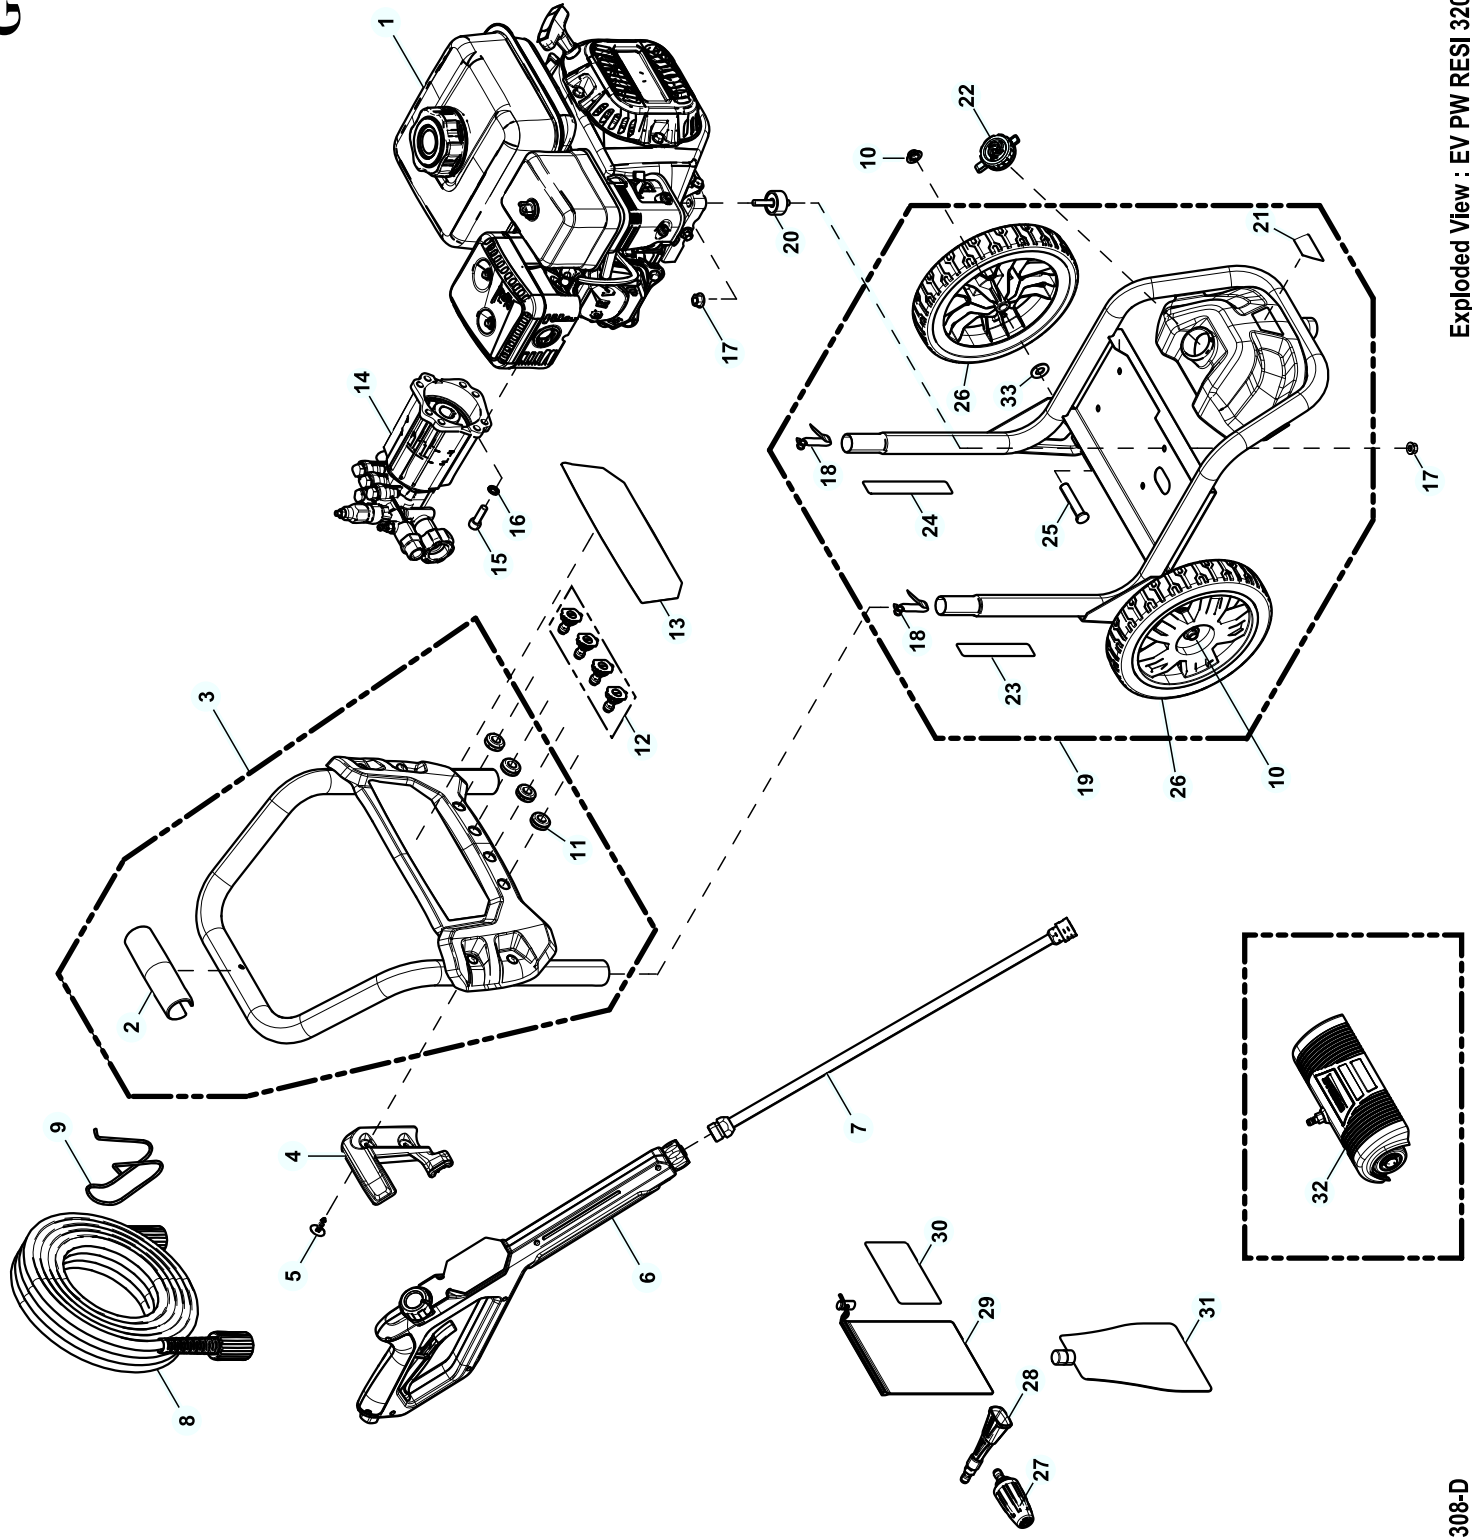

GROUP EV

EXPLODED VIEW: EV PW RESI 3200-2900**DRAWING #: 10000007171****GROUP EV**

ITEM	PART#	QTY.	DESCRIPTION
1	OK8430	1	ENGINE
2	OL4739	1	HANDLE C-GRIP
3	10000012847	1	HANDLE KIT PW RESI NO DECAL
4	OL6431	1	HOLSTER VP GUN BLACK
5	OJ1449	2	FASTENER RIBBED SHANK CHRSTM T
6	10000009382	1	GUN VPG M22, ORANGE
7	OH9640	1	LANCE ASSY-20" LONG
8	10000038679	1	HOSE
9	OJ3052	1	HOOK-HOSE
10	OK9974	2	PUSH NUT
11	OJ3079	4	GROMMET-NOZZLE
12	OH9617R	1	KIT-NOZZLE
13	OL4740C	1	DECAL NOZZLE BILLBOARD 3200
	OL4740D	1	DECAL NOZZLE BILLBOARD 2900
14	OK1663	1	PUMP AXIAL (2900)
	OJ7764	1	PUMP AXIAL (3200)
15	OJ3315	4	SCREW SHC M8-1.25X25 C8.8 ZP
16	G092479	4	WASHER LOCK M8 RIBBED
17	G067989	8	NUT HEX FL WHIZ M8-1.25
18	OG5442	2	SNAP BUTTON
19	10000027441	1	CRADLE KIT
20	G021217	4	VIB MOUNT
21	OL2091	1	DECAL NO NOT USE BLEACH
22	OK4078A	1	CAP CHEM TANK
23	OJ3374	1	DECAL QUICK START
24	OK6007	1	DECAL QUICK START
25	10000021533	2	PIN AXLE
26	OJ6276	2	WHEEL
27	OK2895	1	TURBO NOZZLE
28	OL3579	1	PW FOAMER QC
29	10000007185	1	BAG MESH DRAWSTRING
30	10000008335	1	CARD LAMINATED PW ACCESSORY
31	OL5832	1	OIL POUCH 16 OZ SAE 30
32	10000008337	1	ASSY POWER BROOM (3200)
33	G022304	2	WASHER