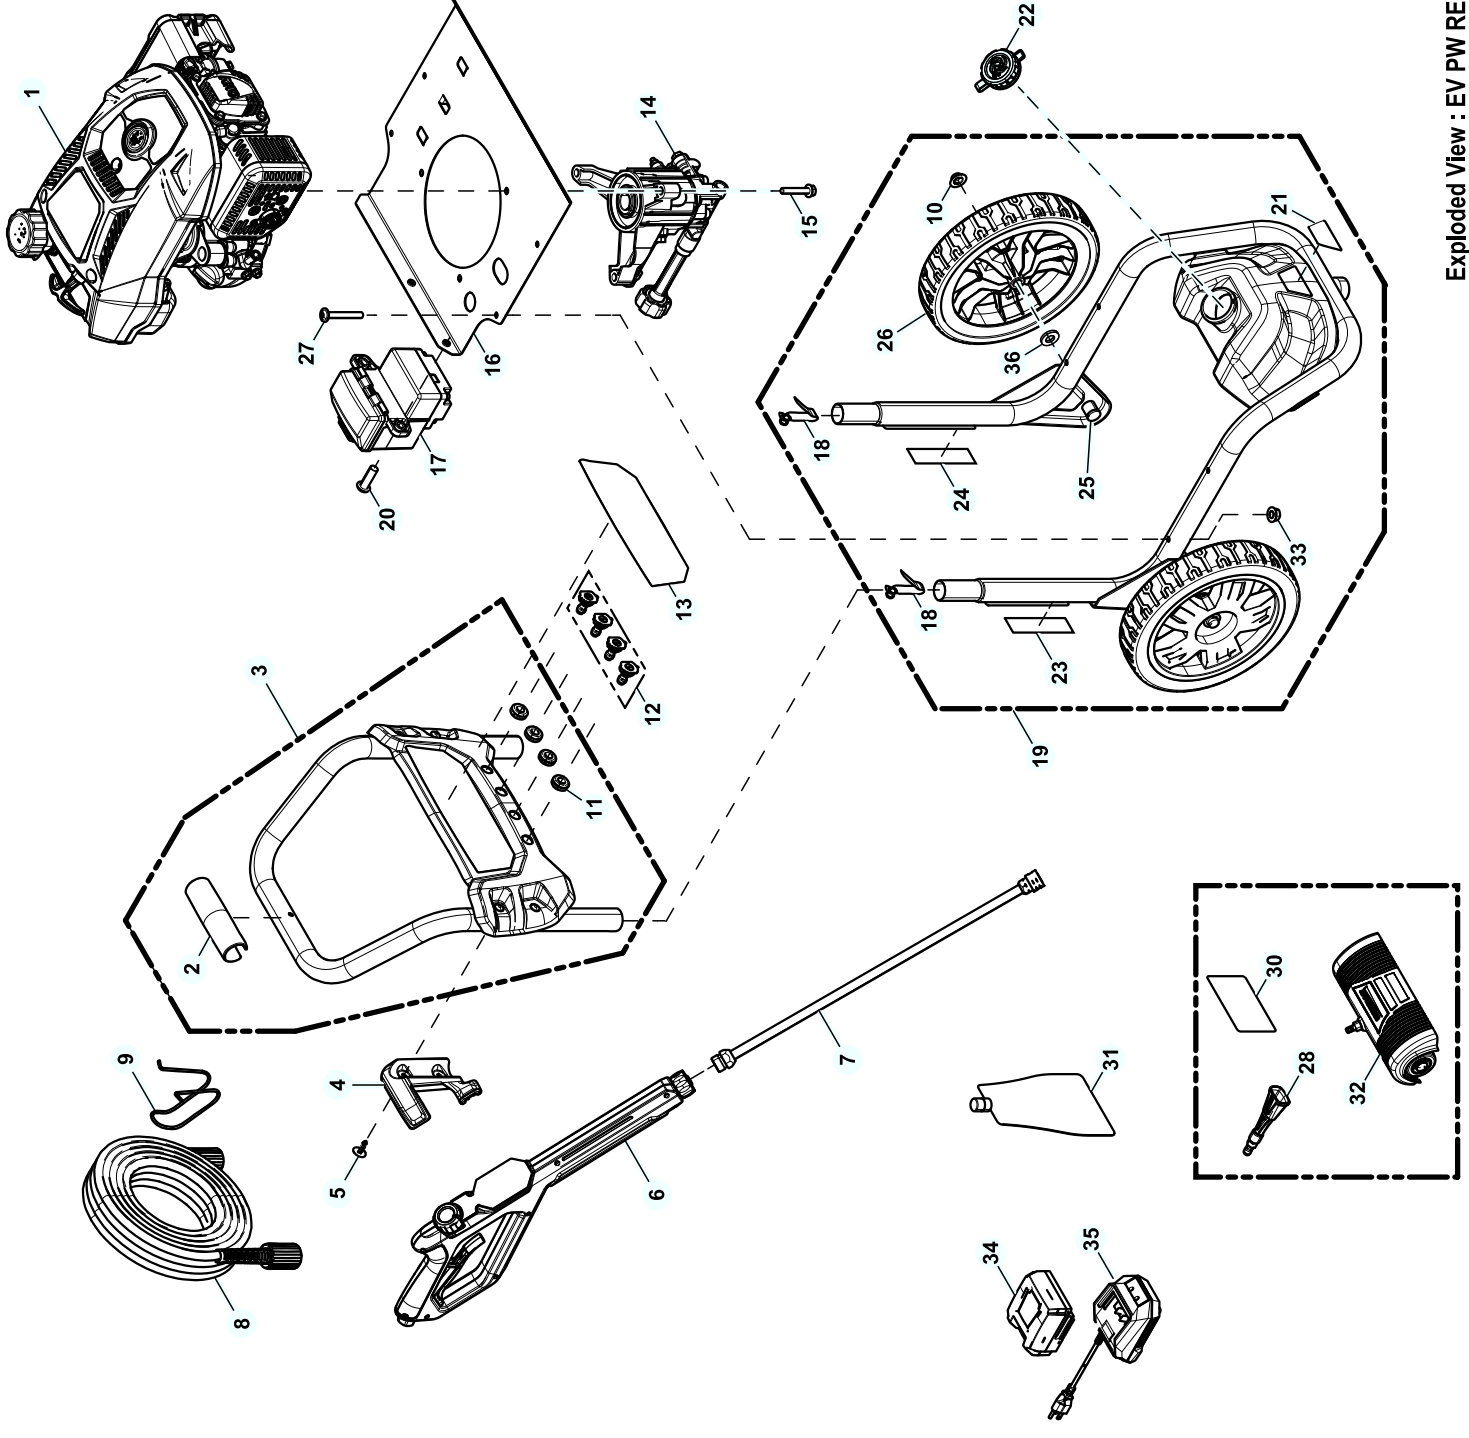

GROUP EV

EXPLODED VIEW: EV PW RESI VE E-START**DRAWING #: 10000026490****GROUP EV**

ITEM	PART#	QTY.	DESCRIPTION
1	10000017960	1	ENGINE
2	0L4739	1	HANDLE C-GRIP
3	10000012847	1	HANDLE KIT PW RESI NO DECAL
4	0L6431	1	HOLSTER VP GUN BLACK
5	0J1449	2	FASTENER RIBBED SHANK CHRSTM T
6	10000009382	1	GUN VPG M22, ORANGE
7	0H9640	1	LANCE ASSY-20" LONG
8	0K0921	1	HOSE (G0071320)
	10000008243	1	HOSE (G0071430)
9	0J3052	1	HOOK-HOSE
10	0K9974	2	PUSH NUT
11	0J3079	4	GROMMET-NOZZLE
12	0H9617R	1	KIT-NOZZLE
13	10000020227	1	DECAL NOZZLE BILLBOARD E-START
14	10000022971	1	PUMP AXIAL
15	G073144	3	SCREW HHFC M8-1.25 X 45 G8.8
16	10000020625	1	ST03 PLATE VERT ENGINE MOUNTING BLK
17	10000018924	1	ASSY BATTERY BOX 12V
18	0G5442	2	SNAP BUTTON
19	10000027407	1	CRADLE KIT
20	0D6029	2	TAPTITE
21	0L2091	1	DECAL NO NOT USE BLEACH
22	0K4078A	1	CAP CHEM TANK
23	10000017961	1	DECAL QUICK START
24	10000017938	1	DECAL QUICK START
25	10000021533	2	PIN AXLE
26	0J6276	2	WHEEL
27	0J3331	4	SCREW BFHSC M6-1.0 X 45 BLK ZP
28	0L3579	1	PW FOAMER QC (G0071430 ONLY)
29	10000007185	1	BAG MESH DRAWSTRING (G0071430 ONLY)
30	10000008335	1	CARD LAMINATED PW ACCESSORY (G0071430 ONLY)
31	10000005883	1	OIL POUCH 16 OZ SAE 30
32	10000008337	1	ASSY POWER BROOM (G0071430 ONLY)
33	0D3700	4	NUT FLANGE M6-1.0 NYLON
34	10000020303	1	ASSY BATTERY 12V LITHIUM ION
35	10000020284	1	ASSY CHARGER BATTERY 12V LI ION
36	G022304	2	WASHER FLAT 1/2 ZINC
37	10000023074	1	CHEMICAL HOSE (NOT SHOWN)