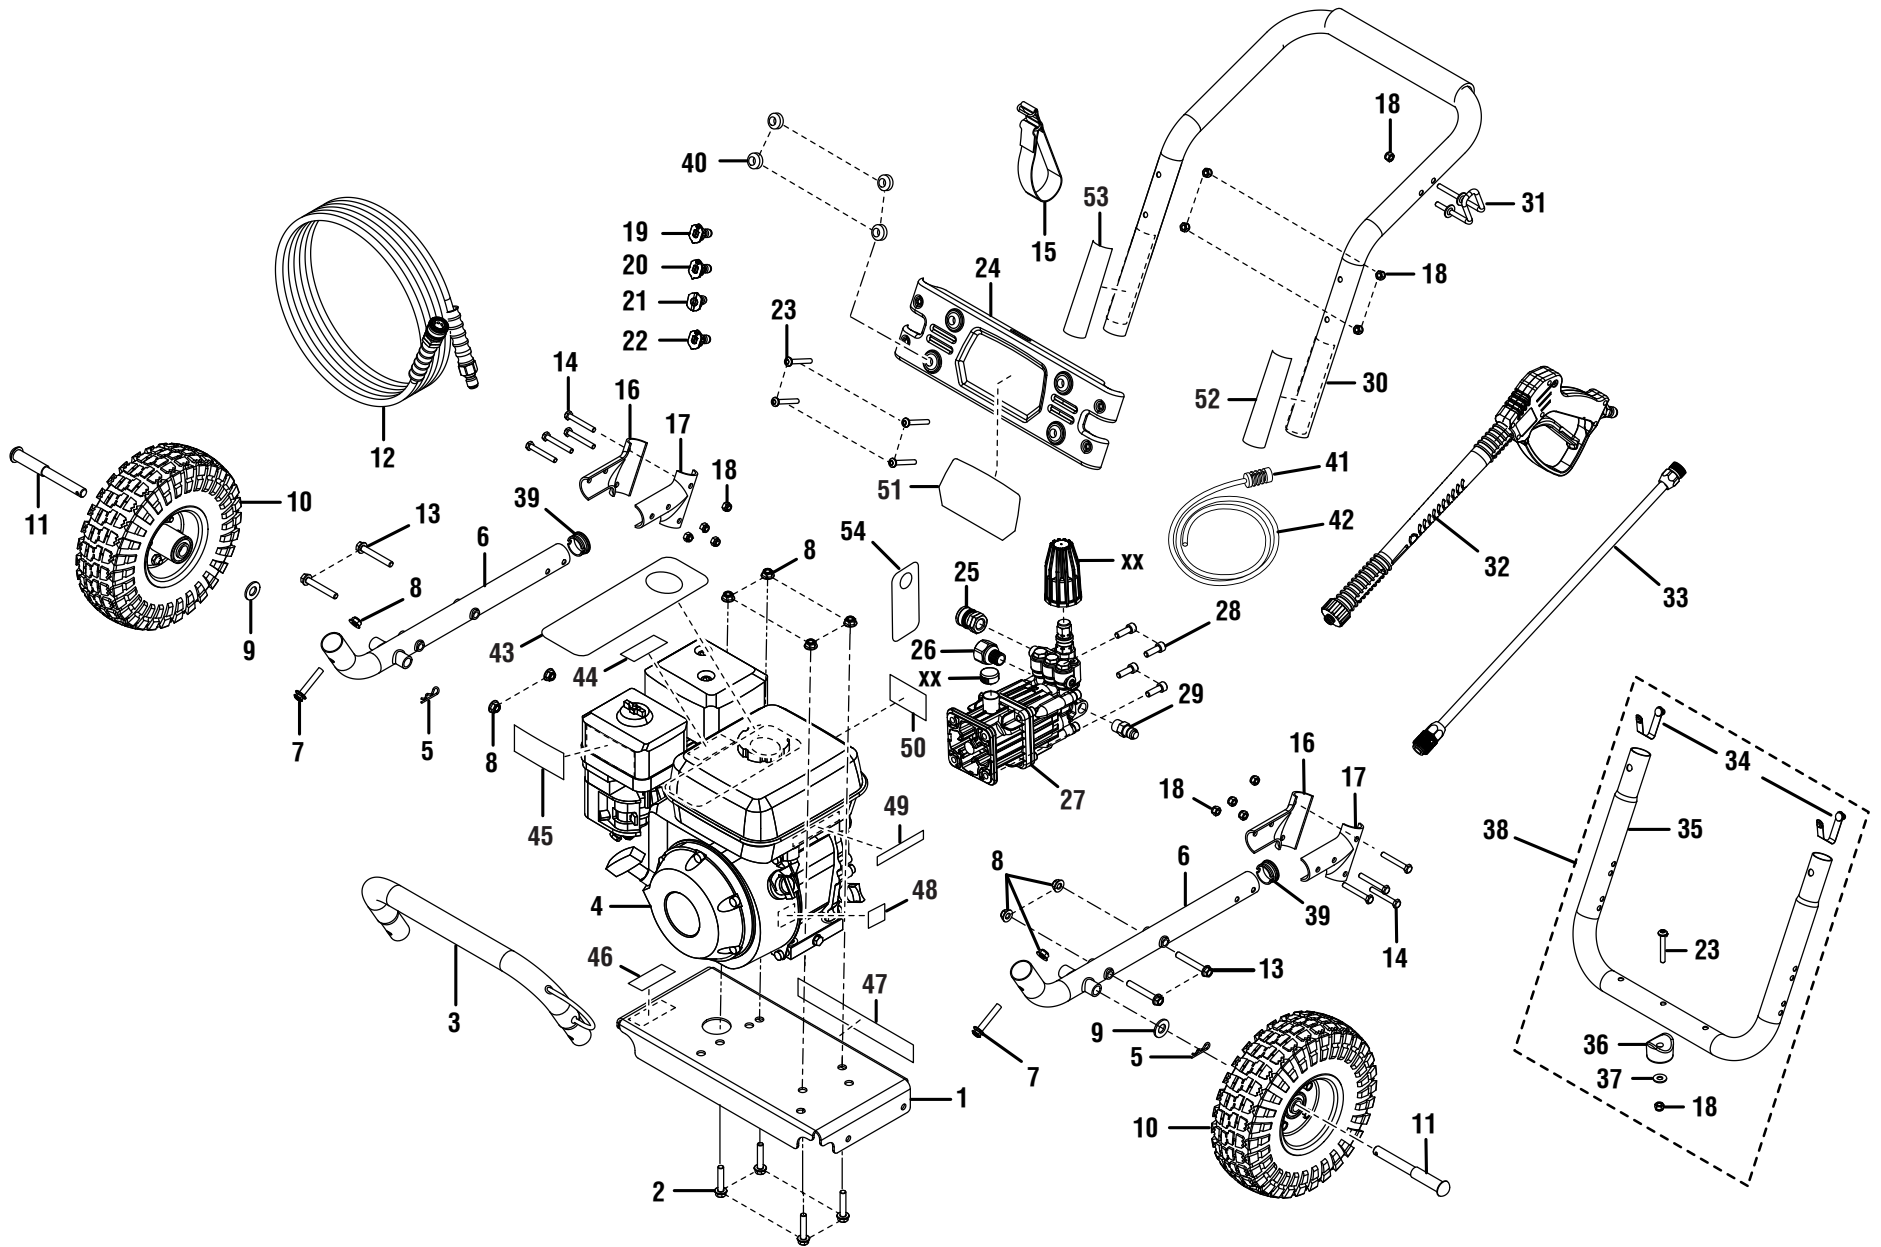

HOMELITE PRESSURE WASHER — MODEL NO. HL80923

The model number will be found on a plate attached to frame. Always mention the model number in all correspondence regarding your **PRESSURE WASHER** or when ordering replacement parts.

PARTS LIST

KEY NO.	PART NUMBER	DESCRIPTION	QTY.	KEY NO.	PART NUMBER	DESCRIPTION	QTY.
1	638662010	Engine Plate.....	1	32	308760010	Trigger Handle Assembly.....	1
2	661505005	Bolt (M8 x 36 mm, Flange Hd.).....	4	33	308494004	Wand.....	1
3	308659011	Front Frame	1	34	308421001	Spring Clip Assembly	2
4	NOTE A	Engine (Honda GX200)	1	35	638546002	Rear Frame	1
5	678146004	Hitch Pin	2	36	570554002	Wear Pad	1
6	308582018	Main Frame Assembly	2	37	638128004	Washer (1/4 in.).....	1
7	661505004	Bolt (M8 x 45 mm, Flange Hd.).....	2	38	310774002	Rear Tube Assembly.....	1
8	678774001	Lock Nut (M8 x 1-1/4 in.).....	10	39	518932001	Handle Tube Cap.....	2
9	638275002	Washer (1/2 in.).....	2	40	561383004	Rubber Grommets	4
10	308451012	Wheel (10 in. x 13 in.)	2	41	518391001	Chemical Siphon Filter	1
11	620599008	Axle.....	2	42	561399003	Chemical Siphon Tube.....	1
12	308835021	High Pressure Hose (30 ft.).....	1	43	940917038	Hang Tag (Oil)	1
13	660962001	Bolt w/Washer (M8 x 55 mm, Hex Hd.)	4	44	940778007	Hot Muffler Label	1
14	660869005	Bolt (1/4 x 52 mm, Hex Hd.)	8	45	940779027	Performance Label (Air Box).....	1
15	310801001	Hose Storage Strap (Velcro)	1	46	940707028	Warning Label.....	1
16	638577001	Handle Bracket (Left).....	2	47	940599021	Data Label	1
17	638578001	Handle Bracket (Right).....	2	48	940654088	UL Fire Warning Label	1
18	678016006	Lock Nut (1/4-20).....	14	49	940708007	Low Oil Label.....	1
19	308697017	0 Degree Nozzle	1	50	940608006	Honda Logo.....	1
20	308699017	25 Degree Nozzle	1	51	940779018	Performance Label (Upper Accessory).....	1
21	308706006	Soap Nozzle	1	52	940617063	Engine Quick Start Label	1
22	308700017	40 Degree Nozzle	1	53	940617049	Quick Start Pump Label	1
23	661501001	Screw (1/4-20 x 2 in., T30, Torx Hd.).....	5	54	940716003	Vent Cap Hang Tag.....	1
24	310673008	Hose and Nozzle Holder Assembly (Incl. Key Nos. 40 & 51)	1	55	518683002	Pressure Adjustment Knob.....	1
25	308661004	Quick Disconnect (3/8 in.)	1	56	521549001	Vent Cap.....	1
26	308405002	Adaptor.....	1	NOT SHOWN:			
27	308653017	Pump (Incl. Key Nos. 55-56).....	1	901606020	Power Care Oil (SAE 10W 30).....	1	
28	660739003	Hex Bolt (5/16 x 23 mm).....	4	120900099	Pump O-Ring Kit	1	
29	678169005	Thermal Relief Valve	1	308443002	Soap Injector Kit.....	1	
30	308638015	Handle w/Grip Assembly	1	987000556	Operator's Manual.....	1	
31	308316002	Wand Holder.....	1				

NOTE A: Homelite Consumer Products, will not provide engines as replacement parts. Engines are covered through the engine manufacturer's warranty. Consult the accompanying engine manual or contact our service department for assistance.