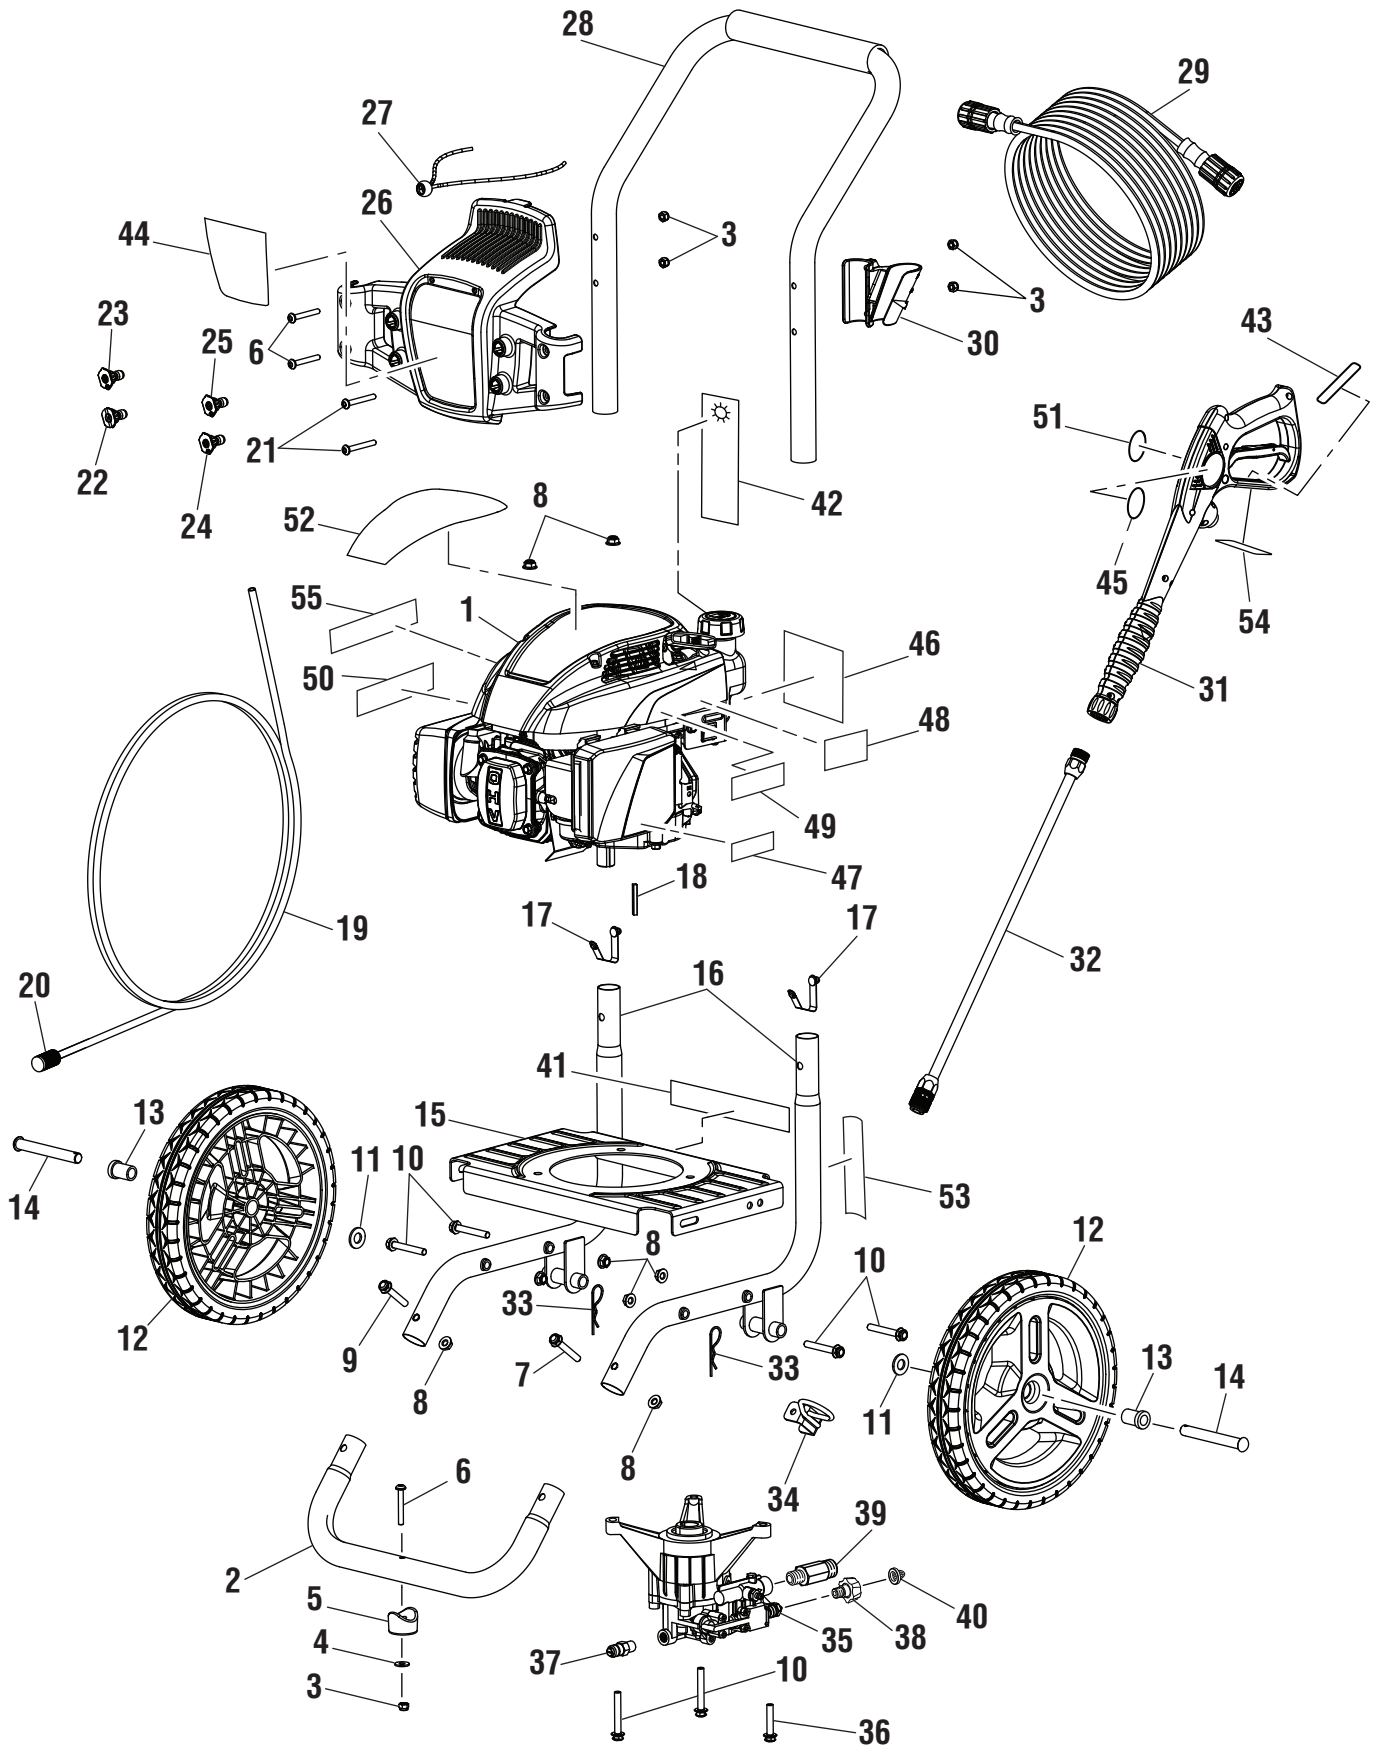

MODEL NO./ NO. DE MODÈLE/MODELO NÚM — HLCA80710

HOMELITE PRESSURE WASHER – MODEL NO. HLCA80710

The model number will be found on a label attached to frame. Always mention the model number in all correspondence regarding your **PRESSURE WASHER** or when ordering replacement parts.

PARTS LIST

KEY NO.	PART NUMBER	DESCRIPTION	QTY.	KEY NO.	PART NUMBER	DESCRIPTION	QTY.
1	308655003	163 cc Engine.....	1	31	308760007	Trigger Handle Assembly.....	1
2	308659013	Front Frame.....	1	32	308494003	Spray Wand.....	1
3	678016006	Lock Nut (1/4-20).....	5	33	678238001	Hitch Pin.....	2
4	638128004	Washer (1/4 in.).....	1	34	678243005	Lower Wand Holder.....	1
5	570554002	Wear Pad.....	1	35	308653006	Pump (Incl. Key Nos. 38-40).....	1
6	661501001	Screw (1/4-20 x 1.85 in., Torx).....	3	36	660764002	Bolt (M8 x 40 mm Hex Hd.).....	1
7	661505003	Bolt (M8 x 50 mm).....	1	37	678169004	Thermal Release Valve.....	1
8	678774001	Lock Nut (M8 x 1-1/4 in.).....	8	38	308861003	Inlet Tube.....	1
9	661505004	Bolt (M8 x 45 mm).....	1	39	308862003	Outlet Tube.....	1
10	660962001	Bolt (M8 x 55 mm).....	6	40	308662001	Filter Screen.....	1
11	638275002	Washer (1/2 in.).....	2	41	940678107	Data Label.....	1
12	308451006	Wheel (12 in. x 2 in.).....	2	42	940971021	Hang Tag (Engine Oil Fill).....	1
13	519857001	Axle Sleeve.....	2	43	940786006	Wand Label (Max Rating).....	1
14	620599007	Axle.....	2	44	940779023	Performance Label.....	1
15	638662003	Engine Plate.....	1	45	940654084	Trigger Handle Warning Label.....	1
16	310742002	Main Frame Assembly (Inc. Key No. 17).....	2	46	940654119	Warning Label.....	1
17	308421001	Lock Button w/Spring Clip.....	2	47	940617066	Engine Quick Start Label.....	1
18	678041002	Output Shaft Key.....	1	48	940698007	Switch Label (Engine Off).....	1
19	561399003	Injection Hose.....	1	49	940947003	Warning Label (Combustion).....	1
20	518391001	Filter.....	1	50	940680027	Hot Surface Label.....	1
21	661501007	Screw (1/4-20 x 2 in., Torx).....	2	51	940786016	Wand Label.....	1
22	308700012	40° Nozzle.....	1	52	940972004	Engine Label.....	1
23	308697012	0° Nozzle.....	1	53	940617067	Pump Quick Start Label.....	1
24	308699012	25° Nozzle.....	1	54	940654089	Warning Label (French/Spanish).....	1
25	308706006	Detergent Nozzle.....	1	55	940803018	EMC Label.....	1
26	310673006	Storage Holder (4 Nozzle).....	1	Not Shown Items:			
27	310664001	Bungee Cord and Bead Assembly.....	1		308452002	Detergent Suction Kit.....	1
28	308638014	Handle Assembly.....	1		*	Lubricant (SAE 10W30).....	1
29	308835006	High Pressure Hose (25 ft.).....	1		987000740	Operator's Manual	
30	519313002	Upper Wand Holder.....	1