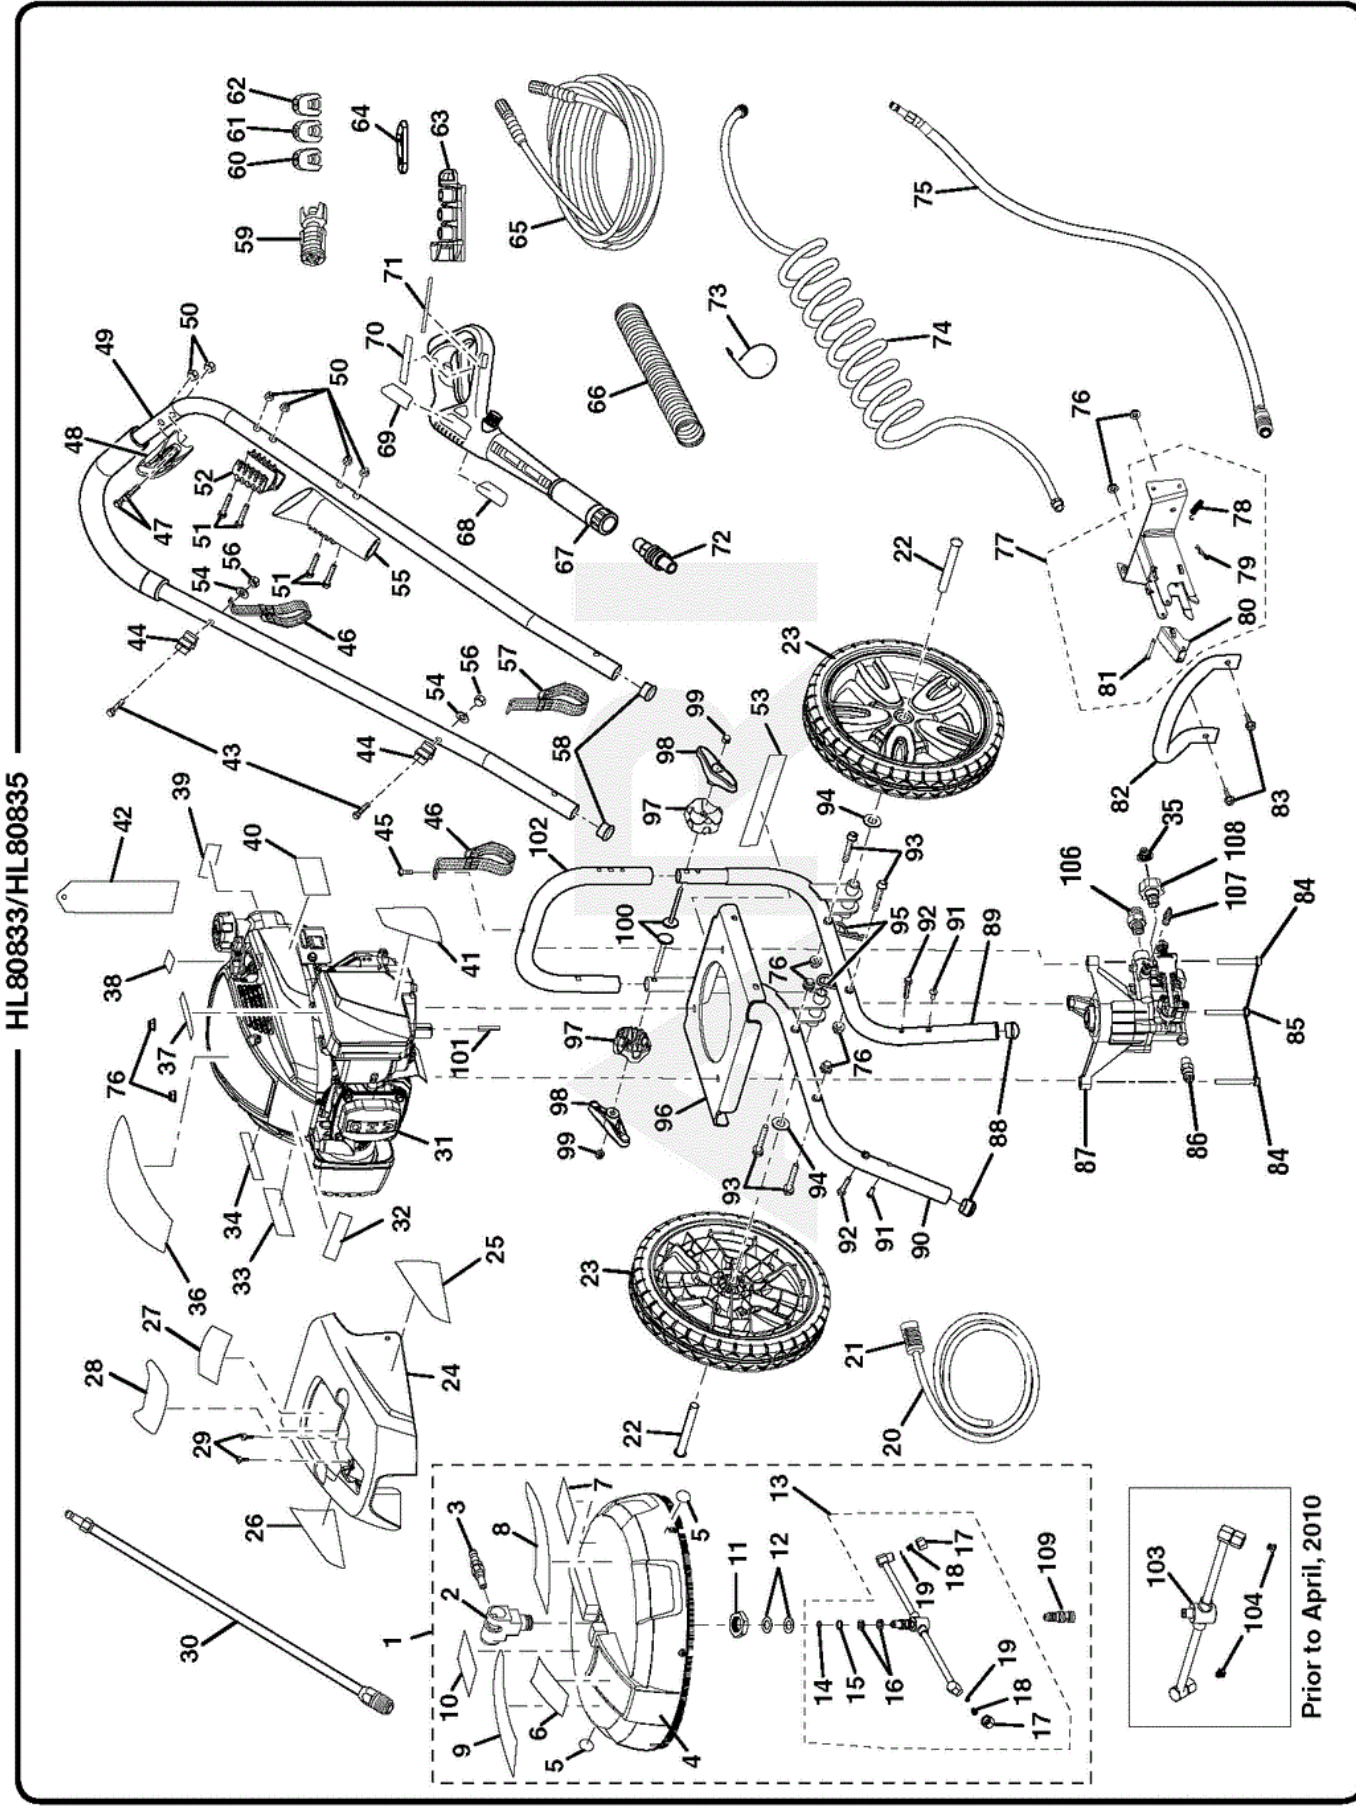

Homelite HL80835 Gasoline Pressure Washer General Assembly (Part 1) Parts Diagram

1	308999011	NLA/DECK ASSEMBLY 3 N (Inc. Key Nos. 2-19 And 109)	No Longer Available
2	308998001	NLA/PIVOT ASSEMBLY HU	No Longer Available
3	678557001	1/8 QC BSPP	\$5.72
5	940507002	NLA/DECK NO HANDS LAB	No Longer Available
6	948034002	Surface Cleaner Label	No Longer Available
8	940792004	NLA/DECK PRESSURE WAS	No Longer Available
9	940705019	NLA/DECK LOGO LABEL	No Longer Available
10	940654091	NLA/LABEL DECK DANGER	No Longer Available
11	678635001	M22 NUT	\$1.45
12	678889001	WASHER ID 12.2 X OD 2	\$1.25
13	308996007	NLA/DECK SWIVEL ASSEM (No Longer Available) (Inc. Key Nos. 14-19)	No Longer Available
14	561571002	O RING 7.5X2.65	\$1.49
15	518746001	NLA/WASHER NYLON D17X (No Longer Available)	No Longer Available
16	518747001	NLA/WASHER NYLON D14X (No Longer Available)	No Longer Available
17	678727003	NLA/NOZZLE NUT M14X1.	No Longer Available
18	678548001	NOZZLE 15 DEG STEEL	\$9.36
19	570455001	NLA/O RING 4.5X1.8	No Longer Available
20	561399003	Plastic Chemical Siphon Tube	\$1.50
21	518391001	Injection Hose Filter	\$0.97
22	620599007	AXLE 13.3 X 101MM	\$2.05
23	308451004	NLA/WHEEL 12 X 2 (No Longer Available)	No Longer Available
24	310710001	NLA/FRONT SHROUD ASSE (Inc. Key Nos. 25-28)	No Longer Available
25	940654117	NLA/LABEL SHROUD WARN	No Longer Available
26	940719011	SHROUD WARNING LABEL	\$1.54
27	940779035	PSI/GPM Performance Label (ENG/FR)	No Longer Available
28	940694002	DECK REMOVAL LABEL	\$1.25
29	661569001	NLA/12 24 TRI LOBE SE	No Longer Available
30	308494058	Stainless Steel Wand Assembly.	\$22.39
31	308655006	NLA/ENGINE 173 R CARB (HL80833, CARB)	No Longer Available
32	940850002	Logo Label (Homelite)	No Longer Available
33	940680027	LABEL HOT SURFACE WF8	No Longer Available
34	940803018	EMC LABEL	\$0.90
35	308662001	Pump Inlet Screen	No Longer Available
36	940779036	Performance Label	No Longer Available
37	940324014	NLA/HOMELITE INQUIRIE	No Longer Available
38	940872001	NLA/LABEL E85	No Longer Available
39	940947003	NLA/LABEL UL FIRE WAR	No Longer Available
40	960433001	Start/Run/Choke Label	No Longer Available
	940647045	Quick Start Label	No Longer Available