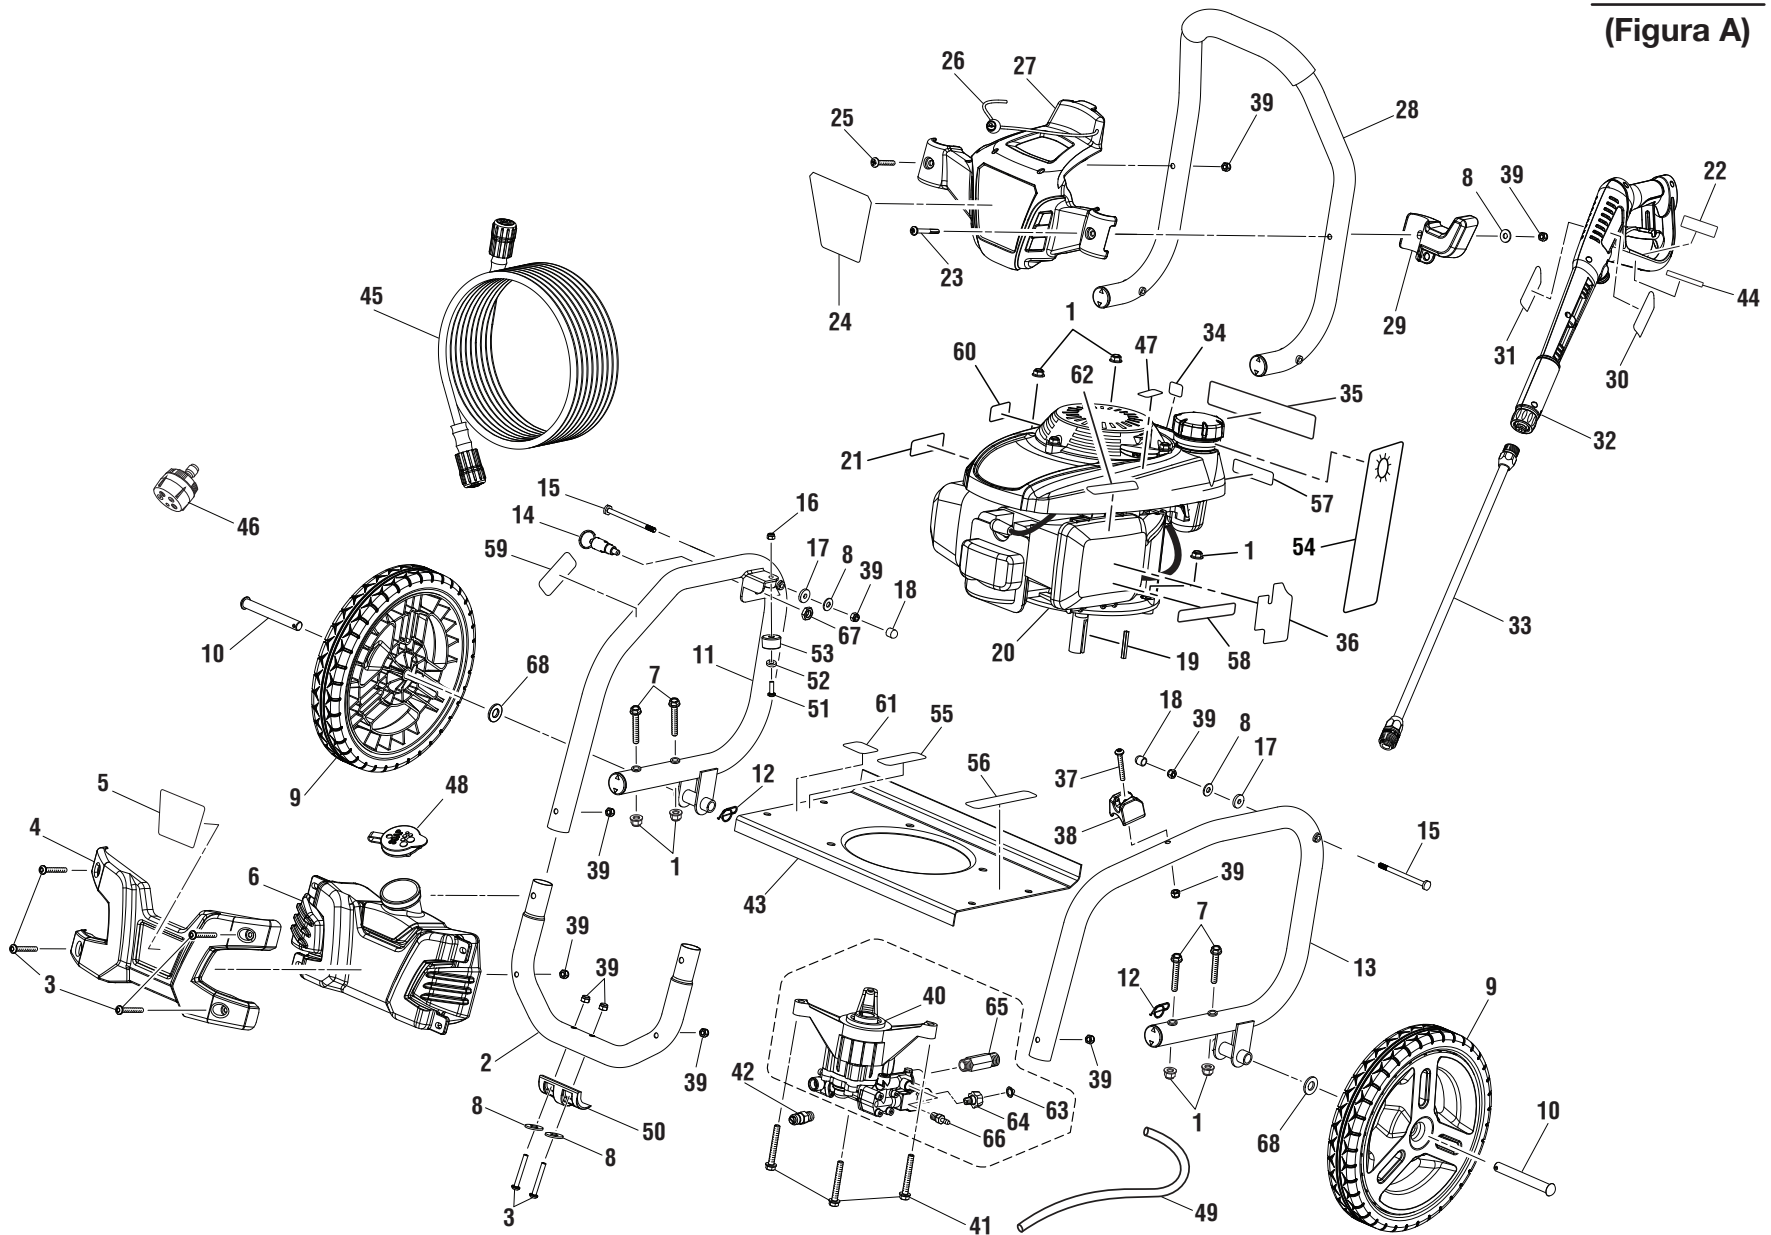

Figure A
(Figura A)

HOMELITE PRESSURE WASHER – MODEL NO. UT80432A

The model number will be found on a plate attached to frame. Always mention the model number in all correspondence regarding your **PRESSURE WASHER** or when ordering replacement parts.

FIGURE A PARTS LIST

KEY	P/N	DESCRIPTION	QTY	KEY	P/N	DESCRIPTION	QTY	KEY	P/N	DESCRIPTION	QTY
1	678774002	Lock Nut (M8 x 1-1/4 in.).....	7	24	940779064	Performance Label	1	49	570728007	Injection Hose.....	1
2	310742004	Front Frame (Inc. Key. Nos. 3, 8, 39, and 50).....	1	25	660592005	Screw (1/4-20 x 1.65 in.).....	1	50	561307005	Rubber Foot.....	1
3	661501007	Screw (1/4-20 x 2 in.).....	6	26	570718001	Bungee Cord Assembly.....	1	51	661555001	Bolt (M4 x 12 mm)	1
4	638671004	Detergent Tank Cover.....	1	27	310673013	Hose Storage.....	1	52	678600002	Washer (M4).....	1
5	941532001	Logo Label (Homelite).....	1	28	308638032	Handle Assembly.....	1	53	570712001	Rubber Bumper	1
6	580875010	Detergent Tank.....	1	29	518929002	Trigger Handle Holder.....	1	54	940473002	Warning Hang Tag	1
7	660962001	Bolt (M8 x 55 mm)	4	30	940654083	Trigger Handle Warning Label ...	1	55	940836012	Data Label	1
8	638128004	Washer (1/4 in.).....	5	31	940705088	Logo Label.....	1	56	940617096	Pump Quick Start Label	1
9	308451019	Wheel.....	2	32	308760028	Trigger Handle Assembly.....	1	57	940947003	Combustion Warning Label	1
10	620599007	Axle.....	2	33	308494003	Spray Wand	1	58	940803018	EMC Label.....	1
11	310704005	Main Frame Assembly (Right, Inc. Key Nos. 14, 16, and 51-53)	1	34	940872001	E85 Label.....	1	59	940778002	Hot Surface Label.....	1
12	678899001	Spring pin	2	35	940894004	Danger Label	1	60	940517007	Lubricant Label.....	1
13	310703005	Main Frame Assembly (Left)	1	36	940617097	Engine Control Label	1	61	940871002	Oil Dipstick Label.....	1
14	308910005	Handle Release Knob.....	1	37	661501001	Bolt (1/4-20 x 1.85 in.)	1	62	940324014	Inquiries Label	1
15	678406010	Bolt (1/4-20 x 3.5 in.)	2	38	518931004	Spray Wand Holder	1	63	308862001	Filter Screen.....	1
16	678610002	Flange Nut (M4 x 0.7)	1	39	678016006	Lock Nut (1/4-20).....	11	64	308861003	Inlet Tube	1
17	518724002	Spacer	2	40	308653035	Pump (Incl. Key Nos. 63-66).....	1	65	308862003	Outlet Tube	1
18	570410003	Cap	2	41	660962003	Bolt (M8 x 60 mm)	3	66	308452002	Detergent Suction Kit	1
19	678041007	Output Shaft Key	1	42	678169004	Thermal Release Valve	1	67	678518002	Lock Nut (1/2-20).....	1
20	NOTE A	Engine (Honda 190cc)	1	43	638662021	Engine Plate.....	1	68	638275002	Washer (1/2 in.).....	2
21	940680027	Hot Surface Label.....	1	44	940786020	Trigger Handle Spec Label	1	Not Shown:			
22	940654089	Trigger Handle Warning Label ...	1	45	308835036	High Pressure Hose (25 ft.).....	1	*	Oil (SAE 10W30, 18 oz.).....	1	
23	660592006	Screw (1/4-20 x 2.27 in.).....	1	46	310448004	5-in-1 Change Over Nozzle	1	988000732	Operator's Manual	1	
				47	941505001	Release Water Label.....	1	120900147	Pump Protector (4 oz.).....	1	
				48	310650004	Cap	1	987823001	Pump Protector (12 oz.).....	1	

NOTE A: Homelite Consumer Products, will not provide engines as replacement parts. Engines are covered through the engine manufacturer's warranty. Consult the accompanying engine manual or contact our service department for assistance.

* Standard Hardware Item – May Be Purchased Locally