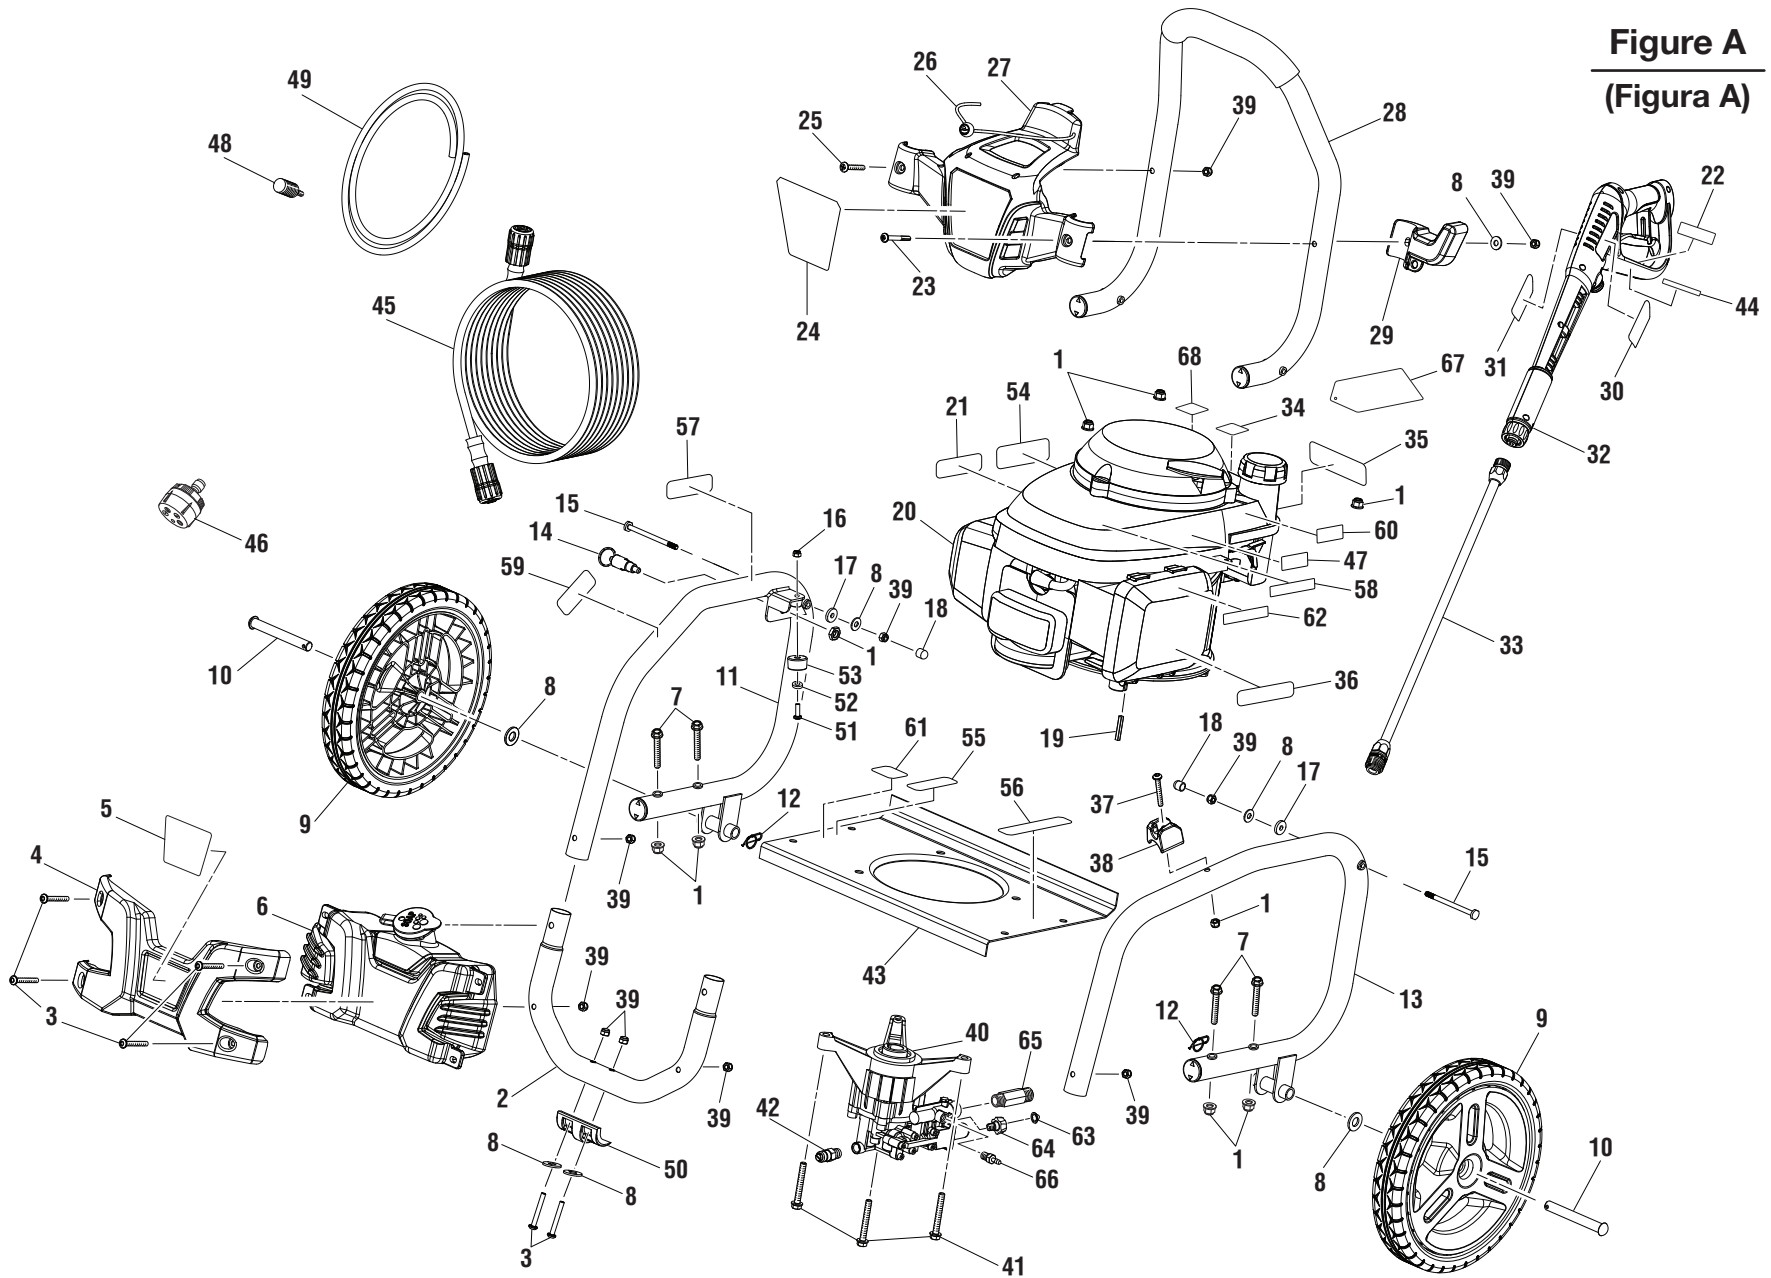

Figure A
(Figura A)

HOMELITE PRESSURE WASHER – MODEL NO. UT80432

The model number will be found on a plate attached to frame. Always mention the model number in all correspondence regarding your **PRESSURE WASHER** or when ordering replacement parts.

FIGURE A PARTS LIST

KEY	P/N	DESCRIPTION	QTY	KEY	P/N	DESCRIPTION	QTY	KEY	P/N	DESCRIPTION	QTY
1	678774002	Lock Nut (M8 x 1-1/4 in.).....	9	25	660592005	Screw (1/4-20 x 1.65 in.).....	1	49	570728003	Injection Hose.....	1
2	310742004	Front Frame	1	26	570718001	Bungee Cord Assembly.....	1	50	561307005	Rubber Foot.....	1
3	661501007	Screw (1/4-20 x 2 in.).....	6	27	310673010	Hose Storage.....	1	51	661555001	Bolt (M4 x 12.5 in.).....	1
4	638671004	Detergent Tank Cover	1	28	308638032	Handle Assembly.....	1	52	678600002	Washer (M4).....	1
5	941532001	Logo Label (Homelite).....	1	29	518929002	Trigger Handle Holder.....	1	53	570712001	Rubber Bumper	1
6	310658006	Detergent Tank.....	1	30	940654083	Trigger Handle Warning Label ...	1	54	940707082	Danger Label (French)	1
7	660962001	Bolt (M8 x 55 mm)	4	31	940705088	Logo Label.....	1	55	940836007	Data Label	1
8	638128004	Washer (1/4 in.).....	7	32	308760028	Trigger Handle Assembly.....	1	56	940617036	Pump Quick Start Label	1
9	308451019	Wheel.....	2	33	308494003	Spray Wand	1	57	940947003	Combustion Warning Label	1
10	620599001	Axle.....	2	34	940872001	E85 Label.....	1	58	940803018	EMC Label	1
11	310704005	Main Frame Assembly (right).....	1	35	940894001	Danger Label	1	59	940778002	Hot Surface Label.....	1
12	678899001	Spring pin	2	36	940617045	Engine Quick Start Label	1	60	940647047	Choke Label	1
13	310703005	Main Frame Assembly (left)	1	37	661501001	Bolt (1/4-20 x 1.85 in.)	1	61	940871002	Oil Dipstick Label.....	1
14	308910005	Handle Release Knob	1	38	518931004	Spray Wand Holder	1	62	940324014	Inquiries Label	1
15	678406010	Bolt (1/4-20 x 3.5 in.)	2	39	678016006	Lock Nut (1/4-20).....	10	63	308662001	Filter Screen.....	1
16	678610002	Flange Nut (M4 x 0.7)	1	40	308653026	Pump (Incl. Key Nos. 41-42).....	1	64	308861003	Inlet Tube	1
17	518724002	Spacer	2	41	660962003	Bolt (M8 x 60 mm)	3	65	308862003	Outlet Tube	1
18	570410003	Cap	2	42	678169004	Thermal Release Valve	1	66	308452002	Detergent Suction Kit	1
19	678041007	Output Shaft Key	1	43	638662021	Engine Plate.....	1	67	940473002	Warning Hang Tag	1
20	NOTE A	Engine (Honda 190cc)	1	44	940786020	Trigger Handle Spec Label	1	68	940517007	Lubricant Label.....	1
21	940680027	Hot Surface Label.....	1	45	308835036	High Pressure Hose (25 ft.).....	1	Not Shown:			
22	940654089	Trigger Handle Warning Label ...	1	46	310667006	6-in-1 Change Over Nozzle.....	1	*	Oil (SAE 10W30, 18 oz).....	1	
23	660592006	Screw (1/4-20 x 2.27 in.).....	1	47	941505001	Release Water Label.....	1	988000366	Operator's Manual	1	
24	940779064	Performance Label	1	48	518391001	Filter.....	1				

NOTE A: Homelite Consumer Products, will not provide engines as replacement parts. Engines are covered through the engine manufacturer's warranty. Consult the accompanying engine manual or contact our service department for assistance.

* **Standard Hardware Item – May Be Purchased Locally**