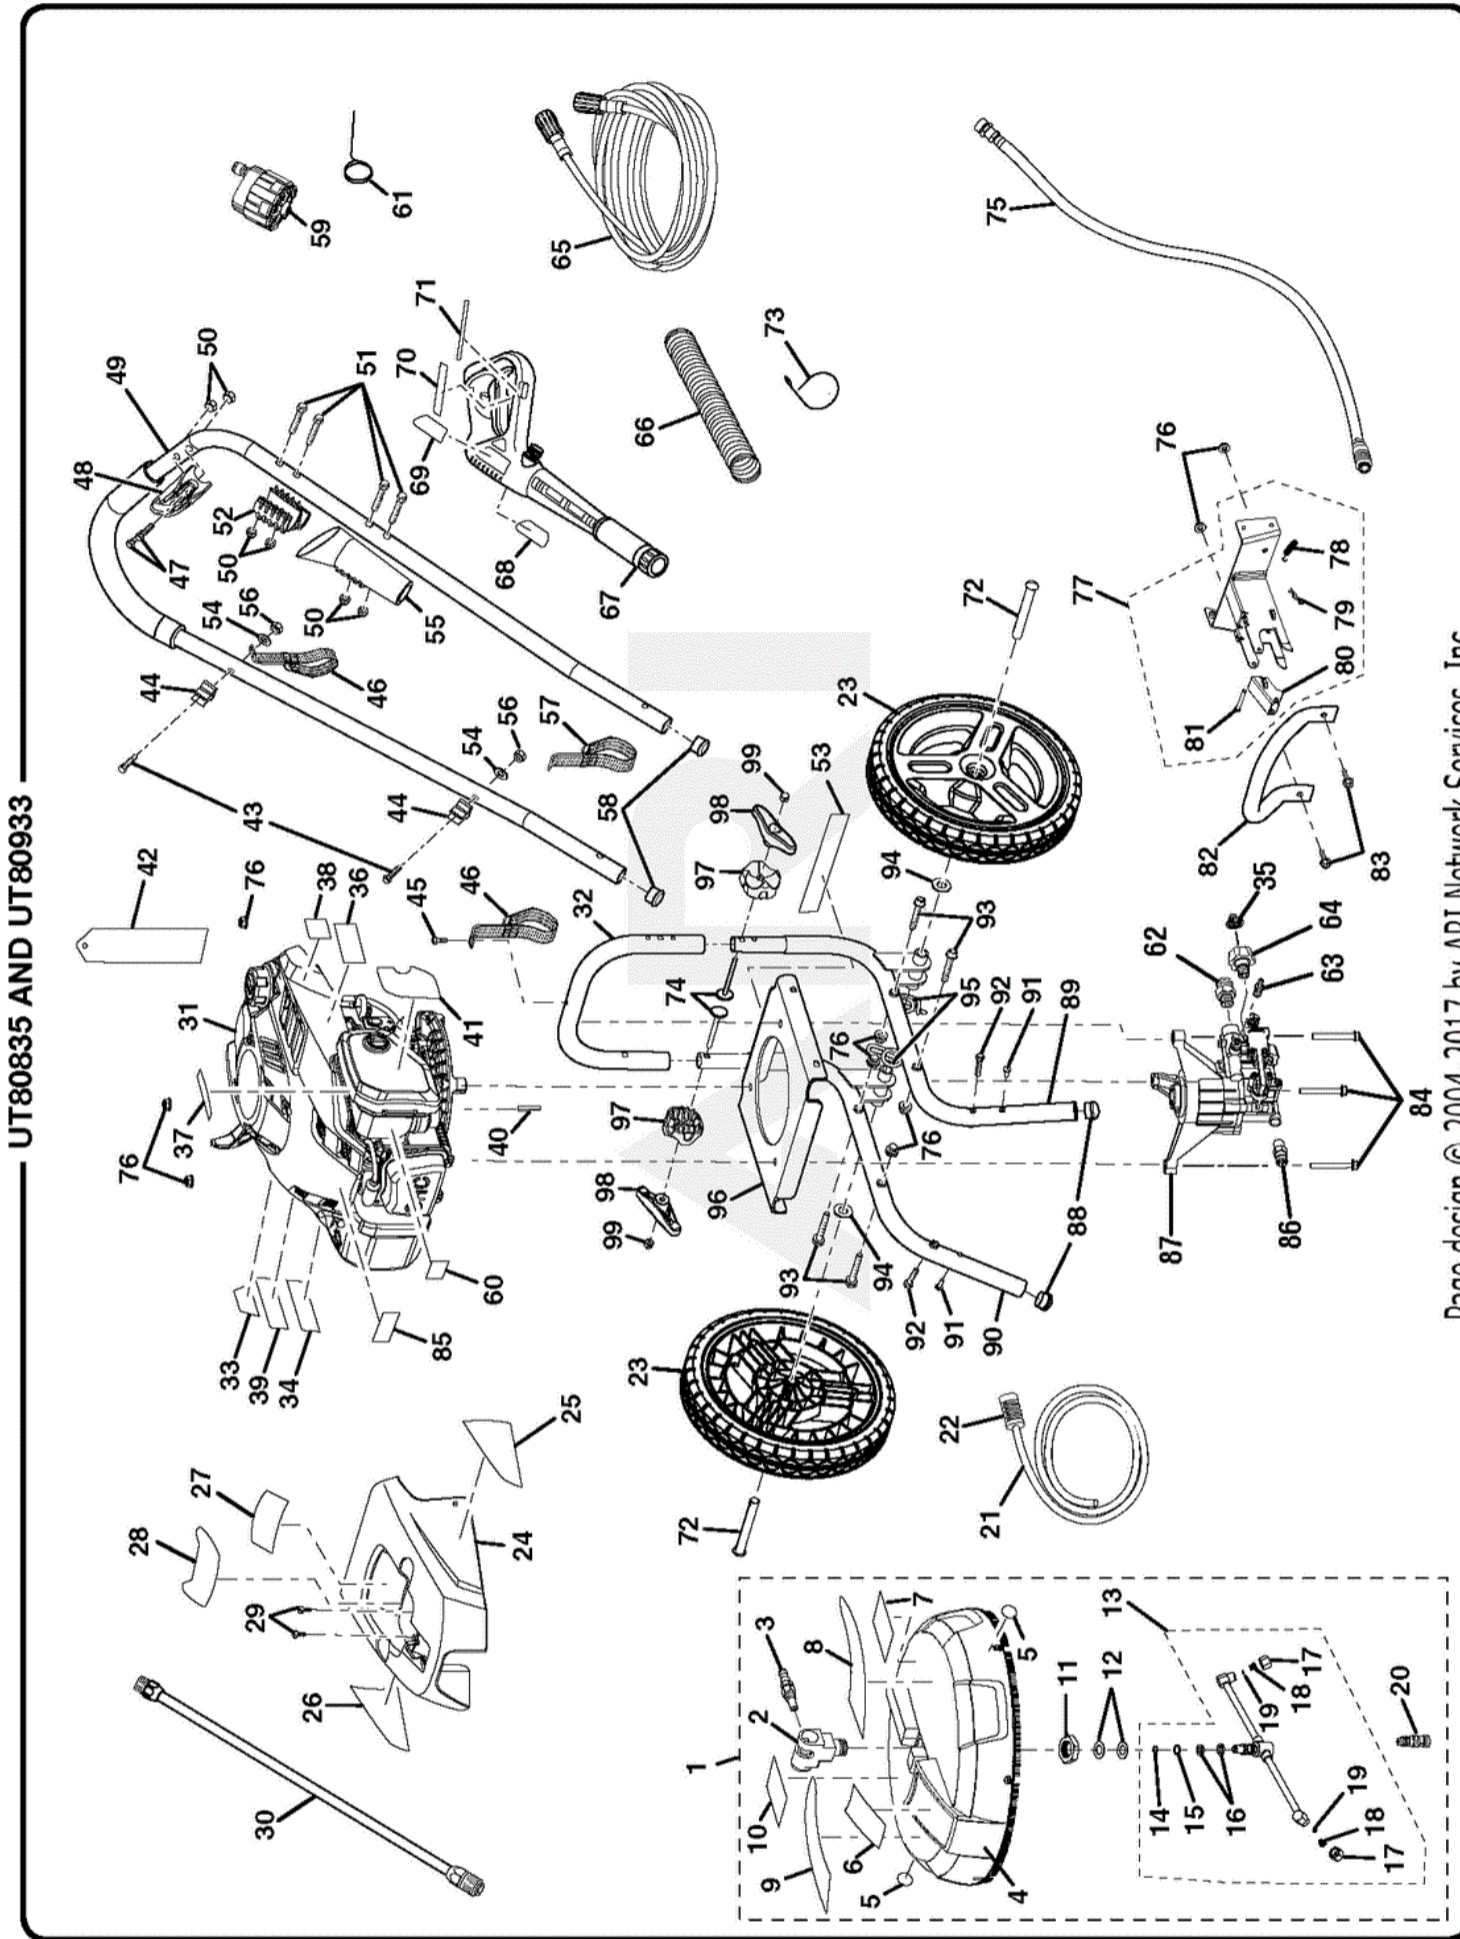

Homelite UT80835 Pressure Washer Homelite Pressure Washer Parts Diagram

UT80835 AND UT80933

Page design © 2004-2017 by ARI Network Services, Inc.