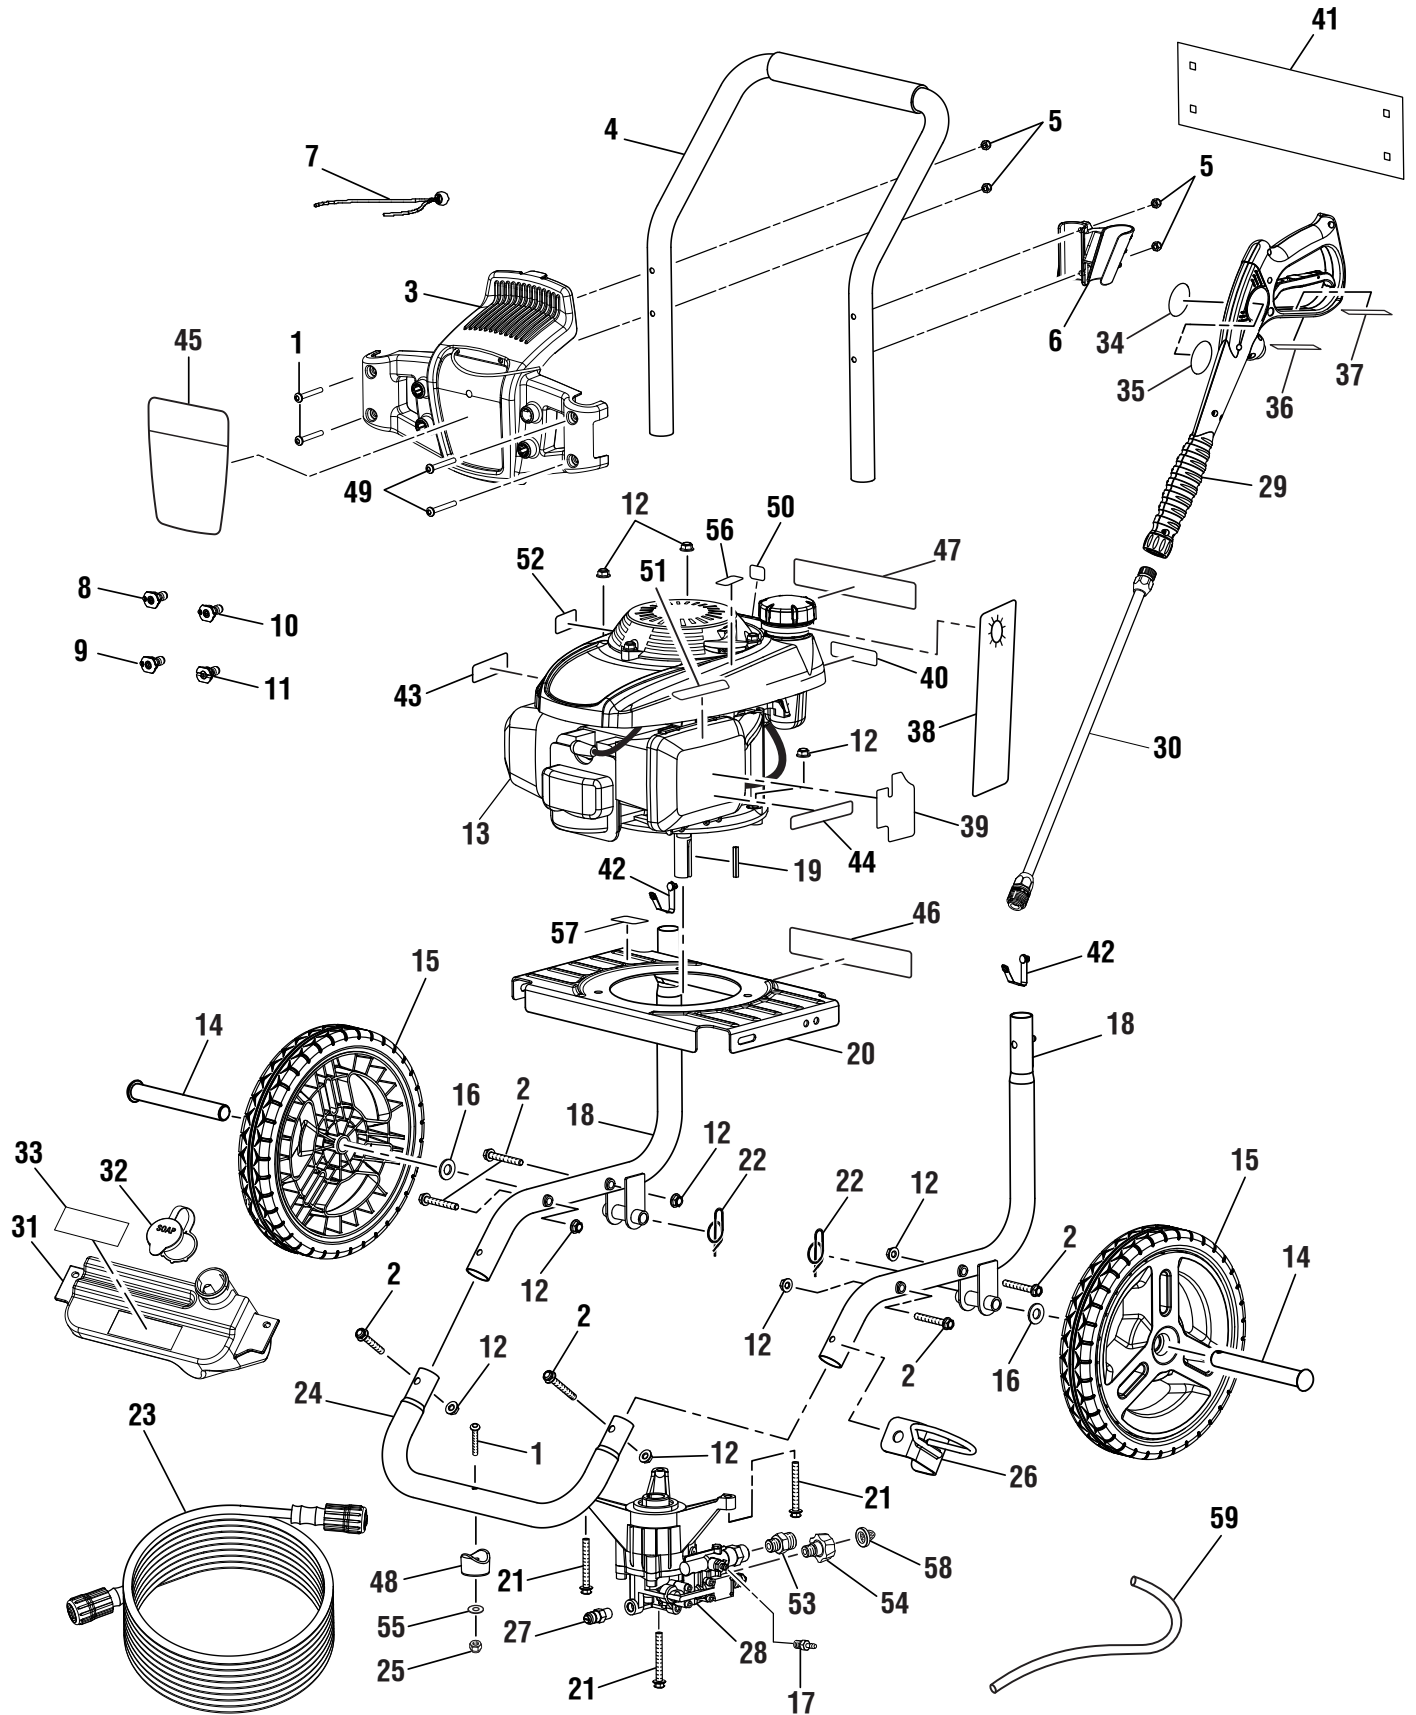

HOMELITE PRESSURE WASHER – MODEL NO. UT80993A

HOMELITE PRESSURE WASHER – MODEL NO. UT80993A

The model number will be found on a label attached to the engine plate. Always mention the model number in all correspondence regarding your **PRESSURE WASHER** or when ordering replacement parts.

KEY NO.	PART NUMBER	DESCRIPTION	QTY.	KEY NO.	PART NUMBER	DESCRIPTION	QTY.
1	661501001	Screw (1/4-20 x 1.85 in., T30 Torx Hd.)	3	32	310650004	Soap Tank Cap	1
2	660962001	Bolt (M8 x 55 mm)	6	33	941608001	Soap Dilution Label	1
3	310673006	Hose and Nozzle Holder Assembly (Includes Key No. 7)	1	34	940786016	Label (Wand Logo)	1
4	308638034	Handle w/Foam	1	35	940654084	Label (Wand Warning)	1
5	678016006	Lock Nut (1/4-20)	4	36	940654089	Fr/Sp Label (Wand Warning)	1
6	519313002	Wand Holder	1	37	940786020	Label (Wand Rating)	1
7	310664001	Bungee Cord Assembly	1	38	940473002	Danger Hangtag	1
8	308700012	40° Nozzle	1	39	940617097	Engine Control Label	1
9	308706011	Soap Nozzle	1	40	940947003	Combustion Label	1
10	308699012	25° Nozzle	1	41	524408002	Quick Start Panel	1
11	308697012	0° Nozzle	1	42	308421004	Lock Button w/Spring Clip	2
12	678774001	Flange Nut (M8 x 1.25)	9	43	940680027	Hot Surface Label	1
13	Note A	Engine (Honda GCV 160, 161cc OHC Vertical)	1	44	940803018	EMC Label	1
14	620599007	Axle	2	45	940779073	Performance Label	1
15	308451019	Wheel	2	46	941531019	Data Label	1
16	638275002	Washer (1/2 in.)	2	47	940894004	Danger Label	1
17	308452002	Detergent Suction Kit	1	48	570554002	Wear Pad	1
18	308471035	Main Frame Assembly (Includes Key No. 42)	2	49	661501007	Screw (1/4-20 x 2 in., T30 Torx Hd.)	2
19	678041007	Output Shaft Key (40 mm)	1	50	940872003	No E85 Label	1
20	638662003	Engine Plate	1	51	940324014	Inquiries Label	1
21	660962003	Bolt (M8 x 60 mm, Flange Hd.)	3	52	940517007	Lubricant Label	1
22	678899001	Axle Clip	2	53	308862003	Outlet Tube	1
23	308907005	Hose (25 ft., 3100 psi)	1	54	308861003	Inlet Tube	1
24	310742011	Front Frame (Includes Key No. 1, 25, 48 and 55)	1	55	638128004	Washer (1/4 in.)	1
25	678016006	Lock Nut (1/4-20)	1	56	941613003	Release Water Label	1
26	678243005	Wand Holder Loop	1	57	940871002	Oil Fill Location Label	1
27	678169004	Thermal Release Valve	1	58	308662001	Filter Screen (Pump Inlet)	1
28	308653025	Pump	1	59	570728006	Chemical Siphon Tube	1
29	308760019	Trigger Handle Assembly	1	Not Shown:			
30	308494003	Extension Wand	1	120900147	Pump Protector (4 oz., Not Included)		1
31	580875008	Soap Tank	1	987823001	Pump Protector (12 oz., Not Included)		1
				120900148	Fuel Stabilizer (Not Included)		1
				988000721	Operator's Manual		1

NOTE A: Homelite Consumer Products, will not provide engines as replacement parts. Engines are covered through the engine manufacturer's warranty. Consult the accompanying engine manual or contact our service department for assistance.