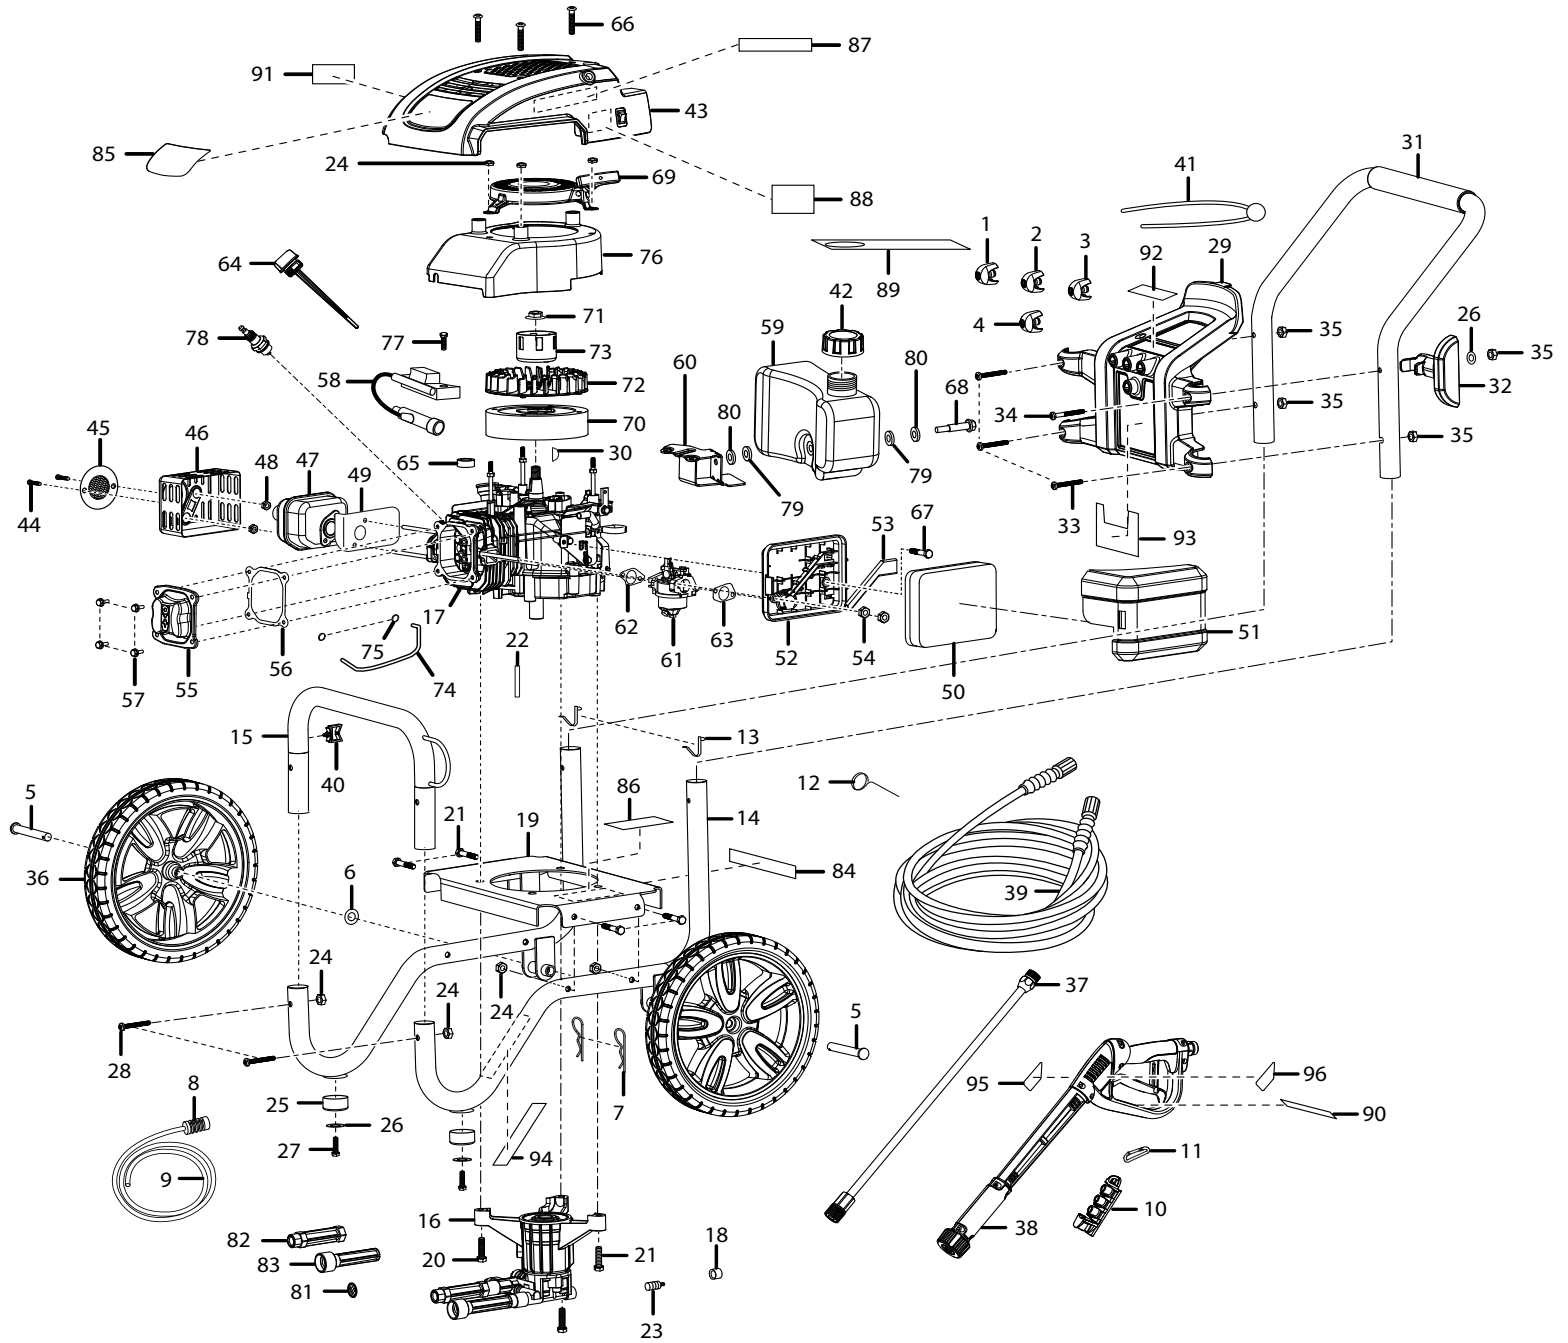

HUSKY PRESSURE WASHER - MODEL NOS. HU80715

HUSKY PRESSURE WASHER – MODEL NOS. HU80715

The model number will be found on a plate attached to frame. Always mention the model number in all correspondence regarding your **PRESSURE WASHER** or when ordering replacement parts.

PARTS LIST