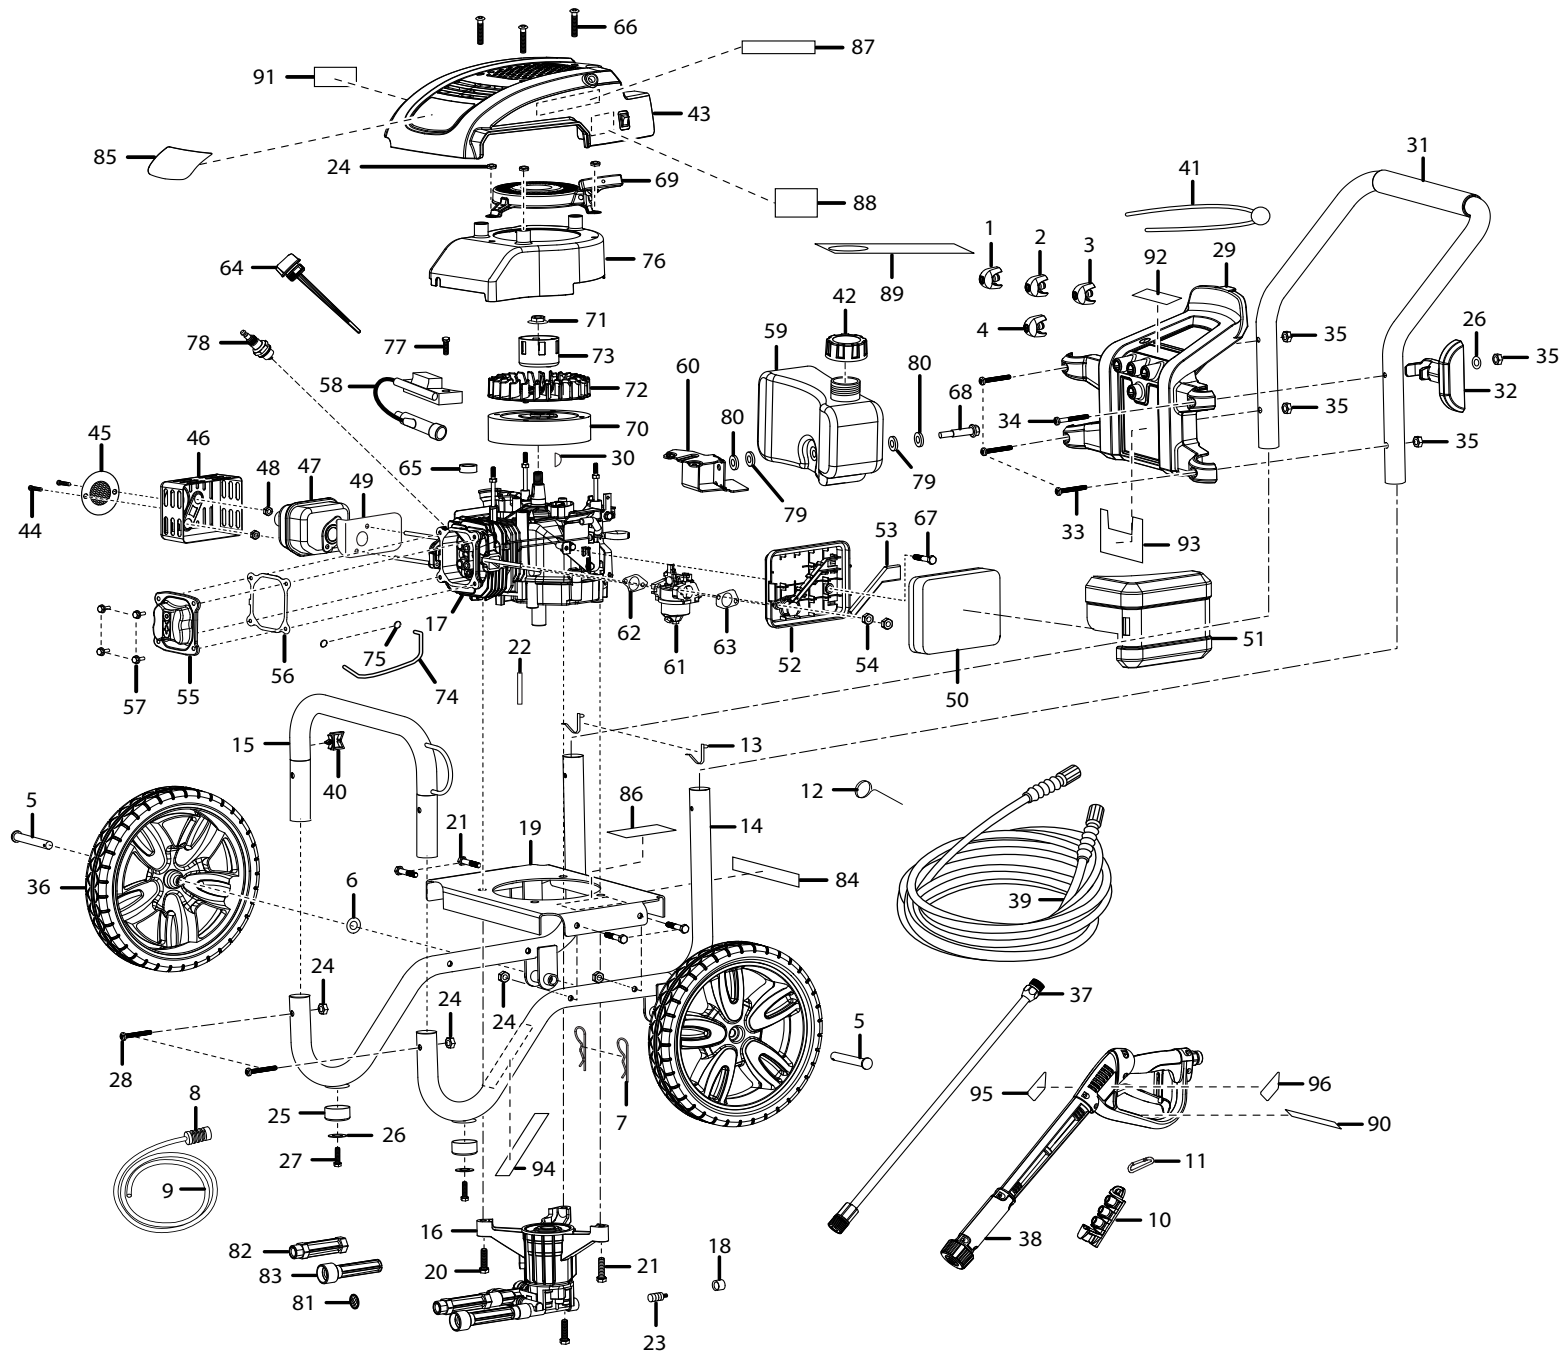

LAVADORA A PRESIÓN CON MOTOR – MODELO NÚM. HU80715

LAVADORA A PRESIÓN CON MOTOR – MODELO NÚM. HU80715

El número de modelo se encuentra en una conj. de la armazón. Siempre mencione el número del modelo en toda correspondencia relacionada con el **LAVADORA A PRESIÓN CON MOTOR** o al hacer pedidos de piezas de repuesto.

LISTA DE PIEZAS