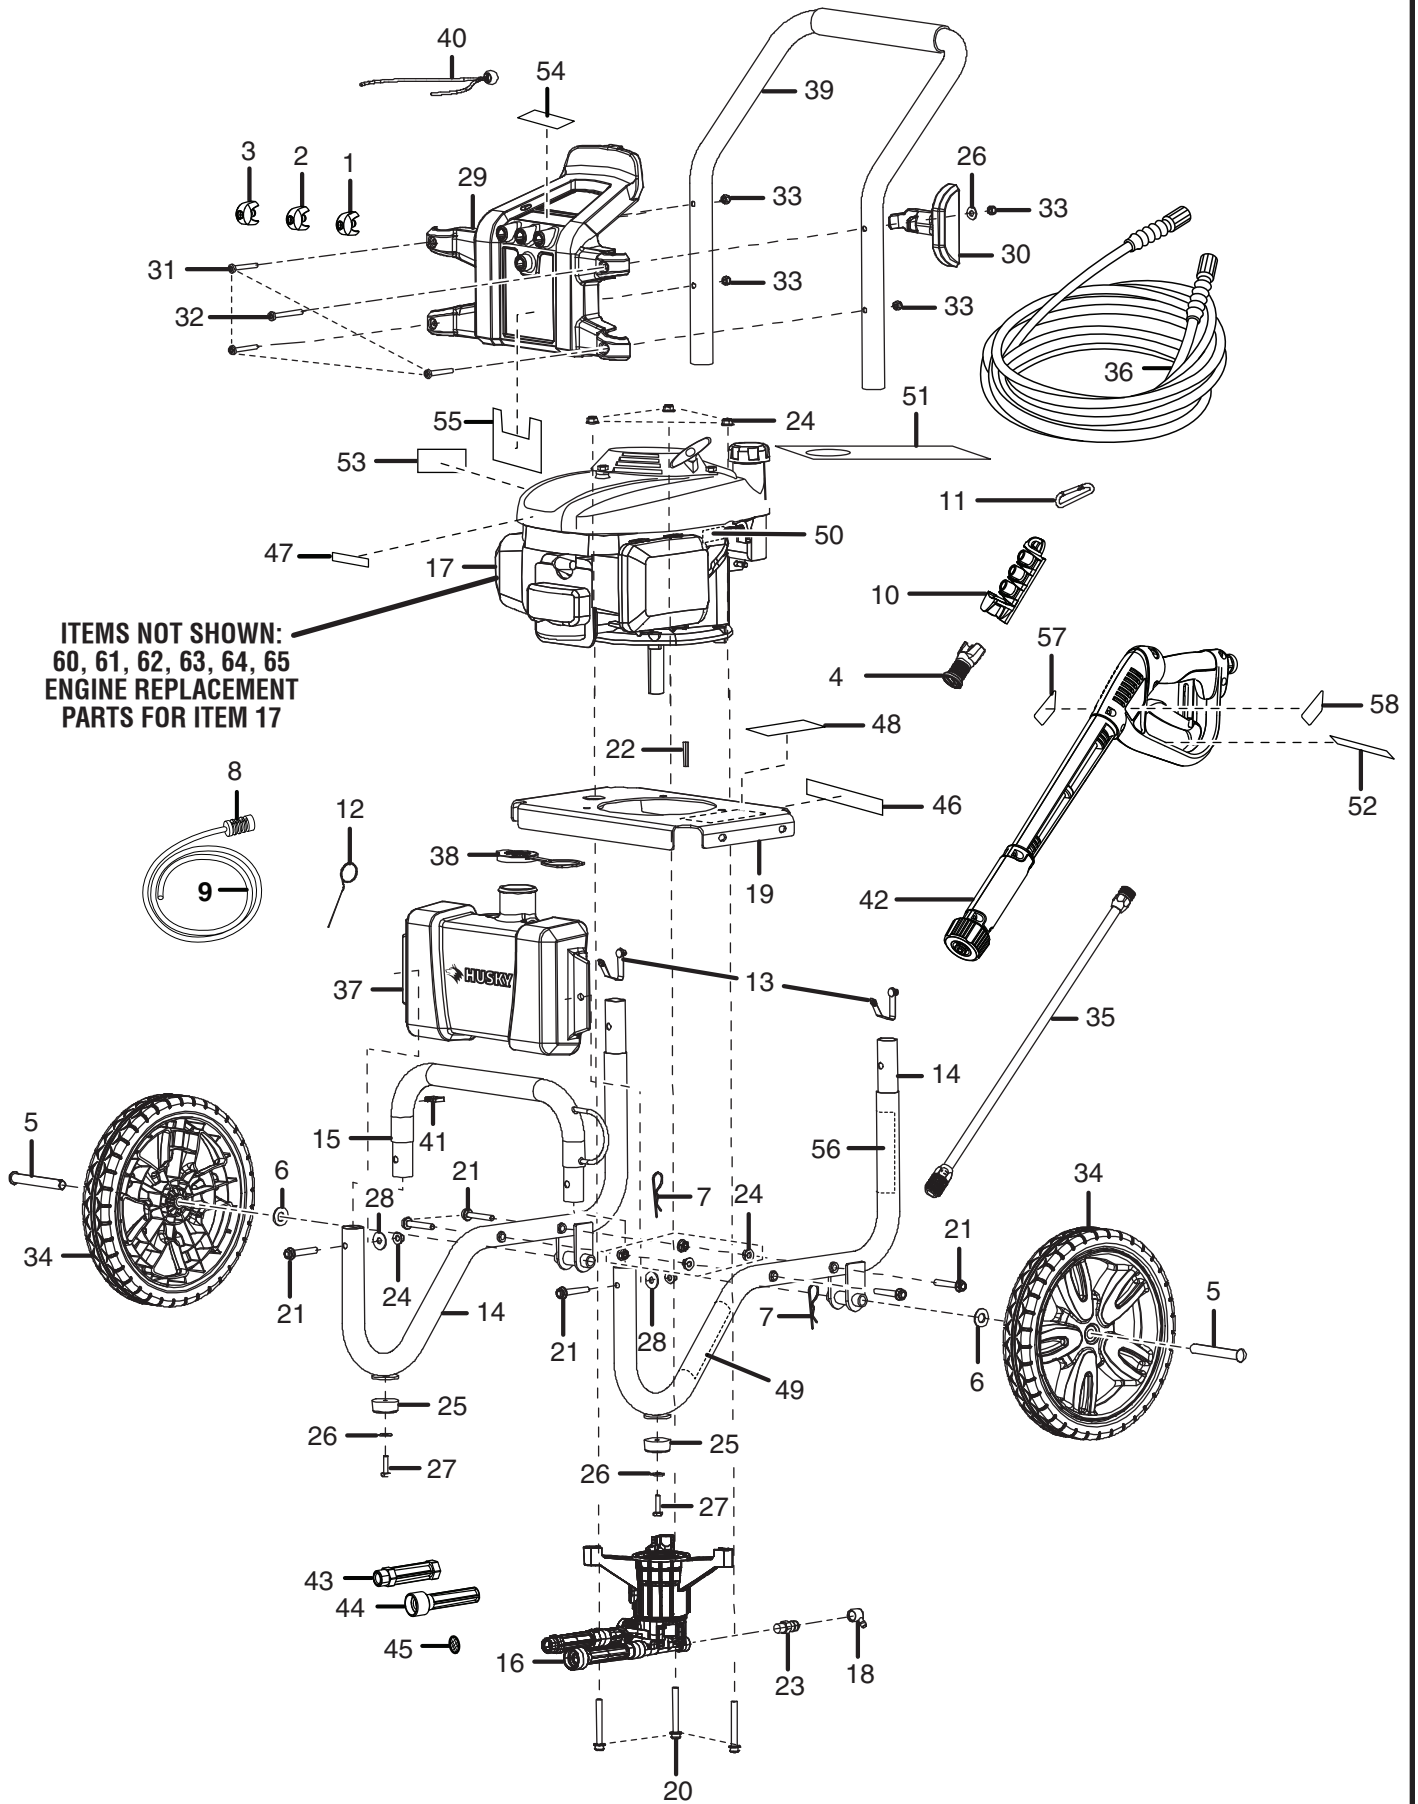

HUSKY PRESSURE WASHER – MODEL NOS. HU80722

HUSKY PRESSURE WASHER – MODEL NOS. HU80722

The model number will be found on a plate attached to frame. Always mention the model number in all correspondence regarding your **PRESSURE WASHER** or when ordering replacement parts.

PARTS LIST

KEY NO.	PART NUMBER	DESCRIPTION	QTY.	KEY NO.	PART NUMBER	DESCRIPTION	QTY.
1	308697005	0° Nozzle	1	35	308494003	Spray Wand.....	1
2	308698005	15° Nozzle	1	36	308835001	High Pressure Hose	1
3	308699005	25° Nozzle	1	37	518792001	Soap Tank	1
4	310660001	Soap Blaster Nozzle.....	1	38	310650002	Soap Tank Cap.....	1
5	620599001	Axle	2	39	308638002	Handle Assembly	1
6	638275002	* Washer (1/2 in.)	2	40	310664001	Bungee Cord and Bead Assembly	1
7	678238001	Hitch Pin.....	2	41	518650001	Injection Hose Holder.....	1
8	518391001	Filter	1	42	120950012	Trigger Handle Assembly	1
9	561399003	Injection Hose	1	43	308862002	Outlet Tube.....	1
10	570727001	Storage Holder (4 Nozzle)	1	44	308861002	Inlet Tube.....	1
11	638637001	Spring Clip.....	1	45	308662001	Filter Screen	1
12	678148002	Nozzle Cleaning Tool.....	1	46	940678015	Data Label	1
13	308421001	Lock Button w/Spring Clip.....	2	47	940719006	Honda Logo Label.....	1
14	308471006	Main Frame Assembly (Inc. Key Nos. 13 & 25-27)	2	48	940654048	Warning Label	1
15	308659002	Front Frame.....	1	49	940617016	Pump Quick Start Label	1
16	308653003	Pump (Inc. Key Nos. 43-45).....	1	50	940937002	Fuel Valve Label	1
17	309592001	Engine (Honda).....	1	51	940971010	Engine Oil Fill (Hang Tag)	1
18	518470001	TRV Spout.....	1	52	940786001	Wand Label (Max Rating)	1
19	638662001	Engine Plate	1	53	940778002	Hot Muffler Label.....	1
20	661505001	* Bolt (M8 x 65 mm).....	3	54	940378007	Nozzle Label.....	1
21	661505003	* Bolt (M8 x 50 mm).....	6	55	940779001	Performance Label.....	1
22	678041002	Output Shaft Key.....	1	56	940617013	Engine Quick Start Label.....	1
23	678169002	Thermal Release Valve	1	57	940654052	Trigger Handle Warning Label	1
24	678774001	* Lock Nut (M8 x 1-1/4 in.).....	9	58	940726008	Trigger Handle Logo Label	1
25	570554001	Wear Pad.....	2	Not Shown Items:			
26	638128004	* Washer (1/4 in.)	3	59	*	Lubricant (SAE 10W30)	1
27	661503001	Bolt (1/4-20 x 1 mm Hex Hd.).....	2	60	310678001	Recoil Starter.....	1
28	638675001	Washer (5/16 in.)	2	61	310679001	Air Filter	1
29	310673001	Hose and Nozzle Holder	1	62	518990001	Air Filter Cover.....	1
30	518791001	Wand Holder	1	63	310680001	Gas Cap	1
31	661501001	* Screw (1/4-20 x 1.85 in., Torx)	3	64	678626001	Muffler Guard	1
32	661501002	* Screw (1/4-20 x 2.27 in., Torx)	1	65	310681001	Dipstick	1
33	678016006	* Lock Nut (1/4-20)	4		960718004	Operator's Manual (Honda Engine - 160cc)	
34	308451004	Wheel (12 in. x 2 in.).....	2		987000252	Operator's Manual (HU80722)	
					987000253	Replacement Parts List (HU80722)	1

* STANDARD HARDWARE ITEM – MAY BE PURCHASED LOCALLY