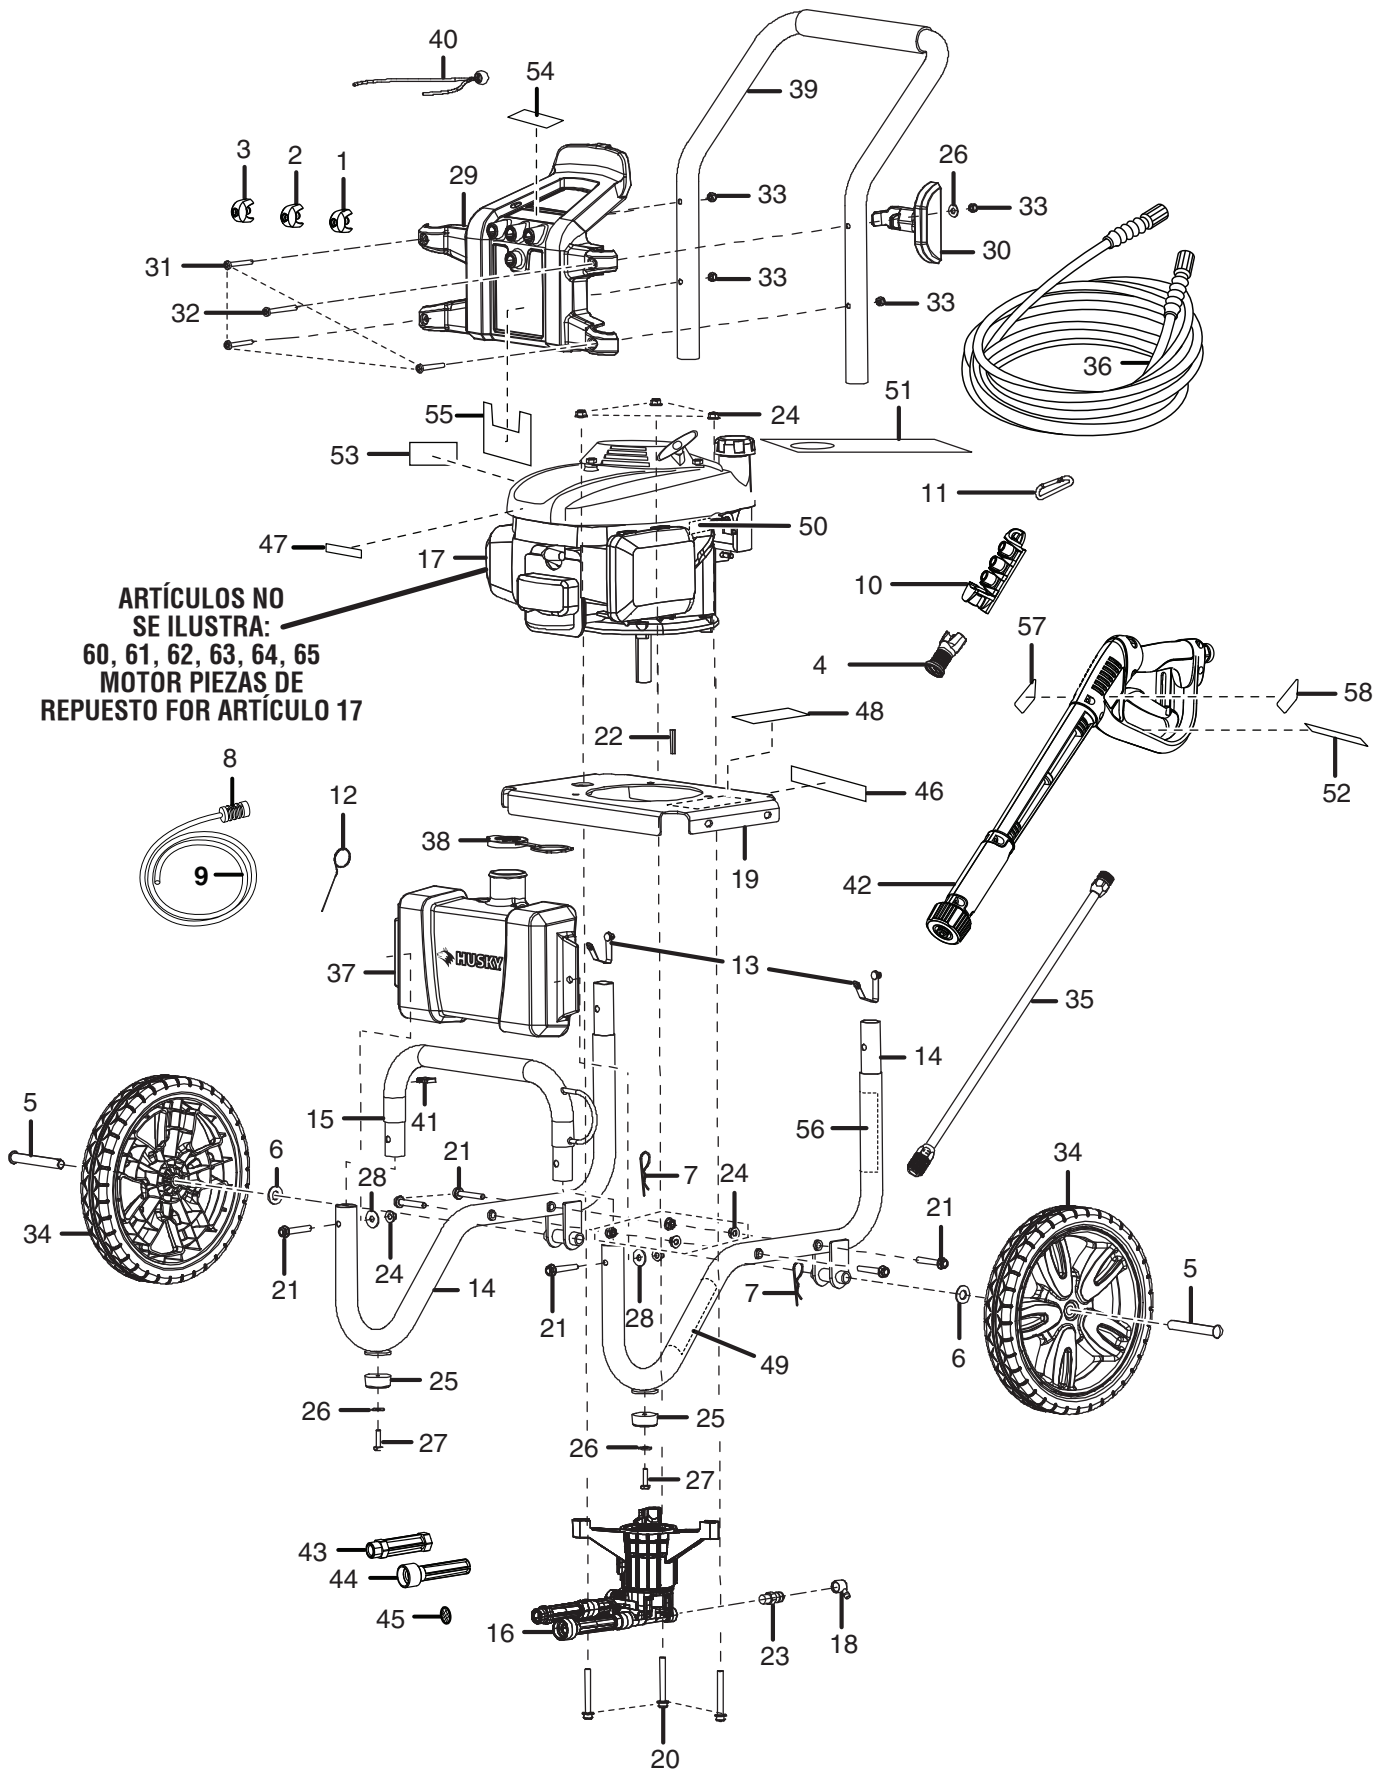

LAVADORA A PRESIÓN CON MOTOR – MODELO NÚM. HU80722

ARTÍCULOS NO SE ILUSTRAN:
60, 61, 62, 63, 64, 65
MOTOR PIEZAS DE
REPUESTO FOR ARTÍCULO 17

LAVADORA A PRESIÓN CON MOTOR – MODELO NÚM. HU80722

El número de modelo se encuentra en una conj. de la armazón. Siempre mencione el número del modelo en toda correspondencia relacionada con el **LAVADORA A PRESIÓN CON MOTOR** o al hacer pedidos de piezas de repuesto.

LISTA DE PIEZAS

NÚM. RÉF.	NÚM. PIEZA	DESCRIPCIÓN	CANT.	NÚM. RÉF.	NÚM. PIEZA	DESCRIPCIÓN	CANT.
1	308697005	Boquilla de 0°	1	37	518792001	Tanque de jabón.....	1
2	308698005	Boquilla de 15°	1	38	310650002	Tapa de tanque de jabón.....	1
3	308699005	Boquilla de 25°	1	39	308638002	Conj. del extensión del tubo rociador.....	1
4	310660001	Boquilla para jabón	1	40	310664001	Conjunto de cordón elástico y tira	1
5	620599001	Eje	2	41	518650001	Soporte para tubo de sifón químico (manguera de inyección)	1
6	638275002	* Arendela (1/2 po).....	2	42	120950012	Conj. del extensión del tubo rociador gatillo	1
7	678238001	Pasador de enganche	2	43	308862002	Tubo toma	1
8	518391001	Filtro	1	44	308861002	Tubo cala.....	1
9	561399003	Manguera de inyección	1	45	308662001	Pantalla filtro.....	1
10	570727001	Soporte para almacenamiento (4 Boquillas).....	1	46	940678015	Etiqueta de datos	1
11	638637001	Clip de seguridad.....	1	47	940719006	Etiqueta de logo de Honda ...	1
12	678148002	Limpiador de boquillas.....	1	48	940654048	Etiqueta de advertencia	1
13	308421001	Botón del seguro c/ clip de resorte	2	49	940617016	Etiqueta de inicio rápido de bomba	1
14	308471006	Conj. del armazón principal (Incl. núm. ref 13 & 25-27).....	2	50	940937002	Etiqueta del del válvula de combustible.....	1
15	308659002	Armazón delantera.....	1	51	940971010	Llenado de aceite del motor (etiqueta colgante).....	1
16	308653003	Bomba (Incl. núm. ref 43-45)	1	52	940786001	Etiqueta de manguera (Calificación max.).....	1
17	309592001	Motor (Honda)	1	53	940778002	Etiqueta de la silenciador caliente.....	1
18	518470001	Boquilla de la válvula de descarga térmica.....	1	54	940378007	Etiqueta de la boquilla.....	1
19	638662001	Placa de motor	1	55	940779001	Etiqueta de rendimiento	1
20	661505001	* Perno (M8 x 65 mm).....	3	56	940617013	Etiqueta de advertencia de mango de gatillo.....	1
21	661505003	* Perno (M8 x 50 mm).....	6	57	940654052	Etiqueta de logo de mango de gatillo.....	1
22	678041002	Llave del eje de salida.....	1	58	940726008	Etiqueta de logo	
23	678169002	Válvula de descarga	1	No se ilustra:			
24	678774001	* Tuerca de seguridad (M8 x 1-1/4 po).....	9	59	*	Lubricante (SAE 10W30)	1
25	570554001	Almohadilla de desgaste	2	60	310678001	Arrancador retráctil	1
26	638128004	* Arendela (1/4 po).....	3	61	310679001	Filtro de aire.....	1
27	661503001	Perno (1/4-20 x 1 po Hex)	2	62	518990001	Tapa del filtro de aire	1
28	638675001	Arendela (5/16 po).....	2	63	310680001	Tapa de gasolina	1
29	310673001	Soporte para boquillas y manguera	1	64	678626001	Protección del silenciador.....	1
30	518791001	Soporte para tubo	1	65	310681001	Varilla de nivel de aceite.....	1
31	661501001	* Tornillo (1/4-20 x 1.85 in., Torx)	3		960718004	Manual del operador (Honda Engine - 160cc)	
32	661501002	* Tornillo (1/4-20 x 2.27 in., Torx)	1		987000252	Manual del operador (HU80722)	
33	678016006	* Tuerca de seguridad (1/4-20).....	4		987000253	Lista de piezas de repuesto (HU80722)	
34	308451004	Rueda (12 in. x 2 po)	2				
35	308494003	Extensión del tubo rociador ..	1				
36	308835001	Manguera de alta presión	1				

* ARTÍCULO ESTÁNDAR DE FERRETERÍA – PUEDE ADQUIRIRSE EN LA LOCALIDAD