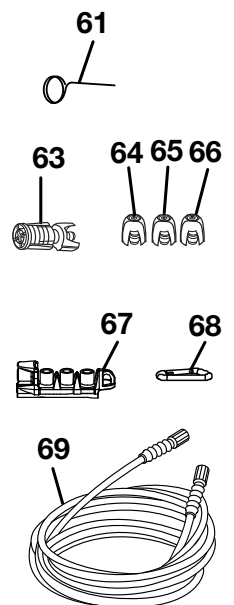

ITEMS NOT SHOWN:
96, 97, 98, 99, 100, 101, 102
ENGINE REPLACEMENT
PARTS FOR ITEM 15

ARTÍCULOS
NO SE ILUSTRAN:
96, 97, 98, 99,
100, 101, 102
MOTOR PIEZAS DE REPUESTO
FOR ARTÍCULO 15

HUSKY PRESSURE WASHER – MODEL NO. HU80833

The model number will be found on a plate attached to frame. Always mention the model number in all correspondence regarding your **PRESSURE WASHER** or when ordering replacement parts.

PARTS LIST

KEY NO.	PART NUMBER	DESCRIPTION	QTY.	KEY NO.	PART NUMBER	DESCRIPTION	QTY.
1	308999001	Deck Assembly (Inc. Key Nos. 2-11, 81-82 and 86)	1	26	519005001	Trigger Handle Lock	1
2	308998001	Deck Pivot Assembly.....	1	27	519001001	Upper Trigger Handle Holder.....	1
3	678557001	1/8 Quick Connect (BSPP)	1	28	310702001	Upper Handle Assembly (Inc. Key No. 29)	1
4	310709001	Deck w/Brush Assembly (Inc. Key Nos. 4-7, 79, 82 and 85-86)	1	29	518992001	End Cap (25 mm).....	2
5	660976002	* Bolt (M5 x 16 mm, Pan Hd.)	6	30	661568001	* Carriage Bolt (1/4-20 x 88.5 mm)	2
6	678390001	* Nut (M5)	6	31	519004001	Handle Spacer.....	2
7	518752001	Deck Brush Skirt.....	1	32	518190001	Knob Assembly	2
8	308996001	Deck Wash Nozzle Assembly	1	33	678142001	Acorn Nut (Centerlock)	2
9	638318002	Washer (D51 x d24 x t3)	1	34	308307001	Bungee Cord Assembly.....	2
10	678635001	* Nut (M22)	1	35	620599001	Axle (D13.3 x 95).....	2
11	678548001	Nozzle w/015 Jet	2	36	308451004	Wheel (12 in. x 2 in.)	2
12	308494015	Wand Assembly.....	1	37	638275002	* Washer (1/2 in.).....	2
13	661569001	Screw (12-24)	2	38	661505003	* Hex Bolt (M8 x 50 mm).....	4
14	310710001	Front Shroud Assembly (Inc. Key Nos. 83-85)	1	39	678238001	Hitch Pin	2
15	309592001	Honda Engine	1	40	661570001	* Screw (1/4-20 x 37 mm T-30 Torx Flat Hd.).....	2
16	678774001	* Lock Nut (M8 x 1.25 mm)	9	41	660760003	* Screw (T-30 Torx, 1/4-20, Truss Hd. Shoulder).....	2
17	310708001	Frame Connector Assembly (Inc. Key Nos. 18, 19)	1	42	310703001	Left Frame Assembly (Incl. Key No. 43)	1
18	308652002	Hose Storage Strap.....	2	43	518993001	Frame Glide	2
19	660733003	* Screw (12-14 x 1/2 in., Pan Hd.).....	1	44	310704001	Right Frame Assembly (Incl. Key No. 43)	1
20	660938004	Bolt (M5 x 40 mm)	2	45	678610002	* Lock Nut (M4)	2
21	678632001	Spring Clip.....	2	46	638385007	Engine Plate.....	1
22	678390001	* Lock Nut (M5)	2	47	661555001	* Bolt (M4 x 12.5 mm Hex Hd.)	2
23	519002001	Lower Trigger Handle Holder.....	1	48	308653005	Pump	1
24	660760002	* Screw (1/4-20 x 45 mm Truss Hd.).....	4	49	518470001	TRV Spout	1
25	660643008	* Screw (1/4-20 x 40 mm, Hex Hd.).....	2	50	678169002	Thermal Release Valve	1
				51	661505001	* Hex Bolt (M8 x 65 mm).....	3
				52	660391002	* Hex Bolt (M8 x 20 mm).....	2

* STANDARD HARDWARE ITEM – MAY BE PURCHASED LOCALLY