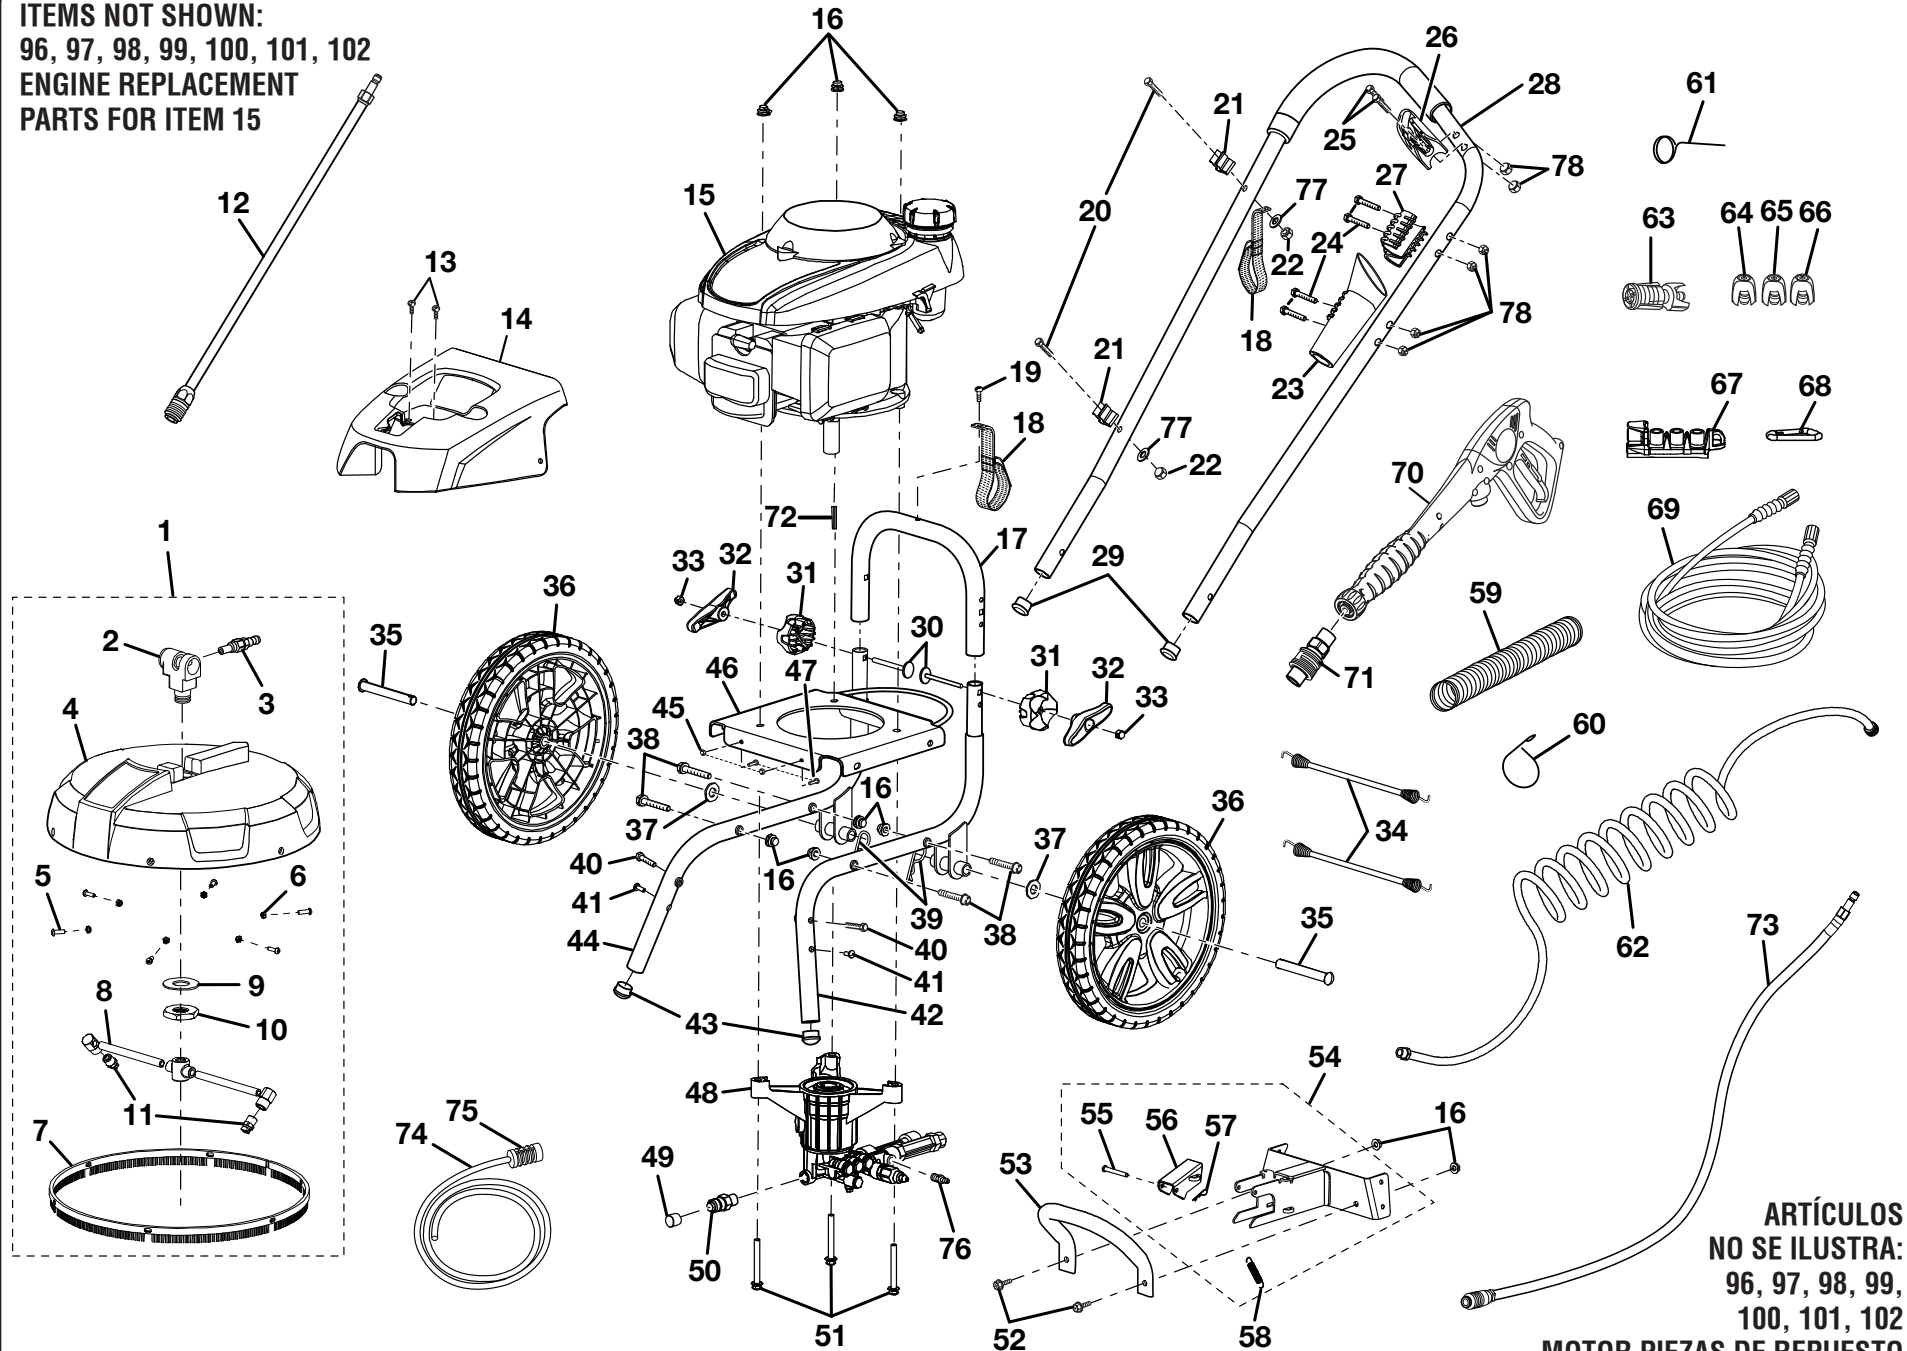

ITEMS NOT SHOWN:
96, 97, 98, 99, 100, 101, 102
ENGINE REPLACEMENT
PARTS FOR ITEM 15

ARTÍCULOS
NO SE ILUSTRAN:
96, 97, 98, 99,
100, 101, 102
MOTOR PIEZAS DE REPUESTO
FOR ARTÍCULO 15

HUSKY PRESSURE WASHER – MODEL NO. HU80833

The model number will be found on a plate attached to frame. Always mention the model number in all correspondence regarding your **PRESSURE WASHER** or when ordering replacement parts.

PARTS LIST

KEY NO.	PART NUMBER	DESCRIPTION	QTY.	KEY NO.	PART NUMBER	DESCRIPTION	QTY.
1	308999001	Deck Assembly (Inc. Key Nos. 2-11, 81-82 and 86)	1	26	519005001	Trigger Handle Lock	1
2	308998001	Deck Pivot Assembly.....	1	27	519001001	Upper Trigger Handle Holder.....	1
3	678557001	1/8 Quick Connect (BSPP)	1	28	310702001	Upper Handle Assembly (Inc. Key No. 29)	1
4	310709001	Deck w/Brush Assembly (Inc. Key Nos. 4-7, 79, 82 and 85-86)	1	29	518992001	End Cap (25 mm).....	2
5	660976002	* Bolt (M5 x 16 mm, Pan Hd.)	6	30	661568001	* Carriage Bolt (1/4-20 x 88.5 mm)	2
6	678390001	* Nut (M5)	6	31	519004001	Handle Spacer.....	2
7	518752001	Deck Brush Skirt.....	1	32	518190001	Knob Assembly	2
8	308996001	Deck Wash Nozzle Assembly	1	33	678142001	Acorn Nut (Centerlock)	2
9	638318002	Washer (D51 x d24 x t3)	1	34	308307001	Bungee Cord Assembly.....	2
10	678635001	* Nut (M22)	1	35	620599001	Axle (D13.3 x 95).....	2
11	678548001	Nozzle w/015 Jet	2	36	308451004	Wheel (12 in. x 2 in.)	2
12	308494015	Wand Assembly.....	1	37	638275002	* Washer (1/2 in.).....	2
13	661569001	Screw (12-24)	2	38	661505003	* Hex Bolt (M8 x 50 mm).....	4
14	310710001	Front Shroud Assembly (Inc. Key Nos. 83-85)	1	39	678238001	Hitch Pin	2
15	309592001	Honda Engine	1	40	661570001	* Screw (1/4-20 x 37 mm T-30 Torx Flat Hd.).....	2
16	678774001	* Lock Nut (M8 x 1.25 mm)	9	41	660760003	* Screw (T-30 Torx, 1/4-20, Truss Hd. Shoulder).....	2
17	310708001	Frame Connector Assembly (Inc. Key Nos. 18, 19)	1	42	310703001	Left Frame Assembly (Incl. Key No. 43)	1
18	308652002	Hose Storage Strap.....	2	43	518993001	Frame Glide	2
19	660733003	* Screw (12-14 x 1/2 in., Pan Hd.).....	1	44	310704001	Right Frame Assembly (Incl. Key No. 43)	1
20	660938004	Bolt (M5 x 40 mm)	2	45	678610002	* Lock Nut (M4)	2
21	678632001	Spring Clip.....	2	46	638385007	Engine Plate.....	1
22	678390001	* Lock Nut (M5)	2	47	661555001	* Bolt (M4 x 12.5 mm Hex Hd.)	2
23	519002001	Lower Trigger Handle Holder.....	1	48	308653005	Pump	1
24	660760002	* Screw (1/4-20 x 45 mm Truss Hd.).....	4	49	518470001	TRV Spout	1
25	660643008	* Screw (1/4-20 x 40 mm, Hex Hd.).....	2	50	678169002	Thermal Release Valve	1
				51	661505001	* Hex Bolt (M8 x 65 mm).....	3
				52	660391002	* Hex Bolt (M8 x 20 mm).....	2

* STANDARD HARDWARE ITEM – MAY BE PURCHASED LOCALLY