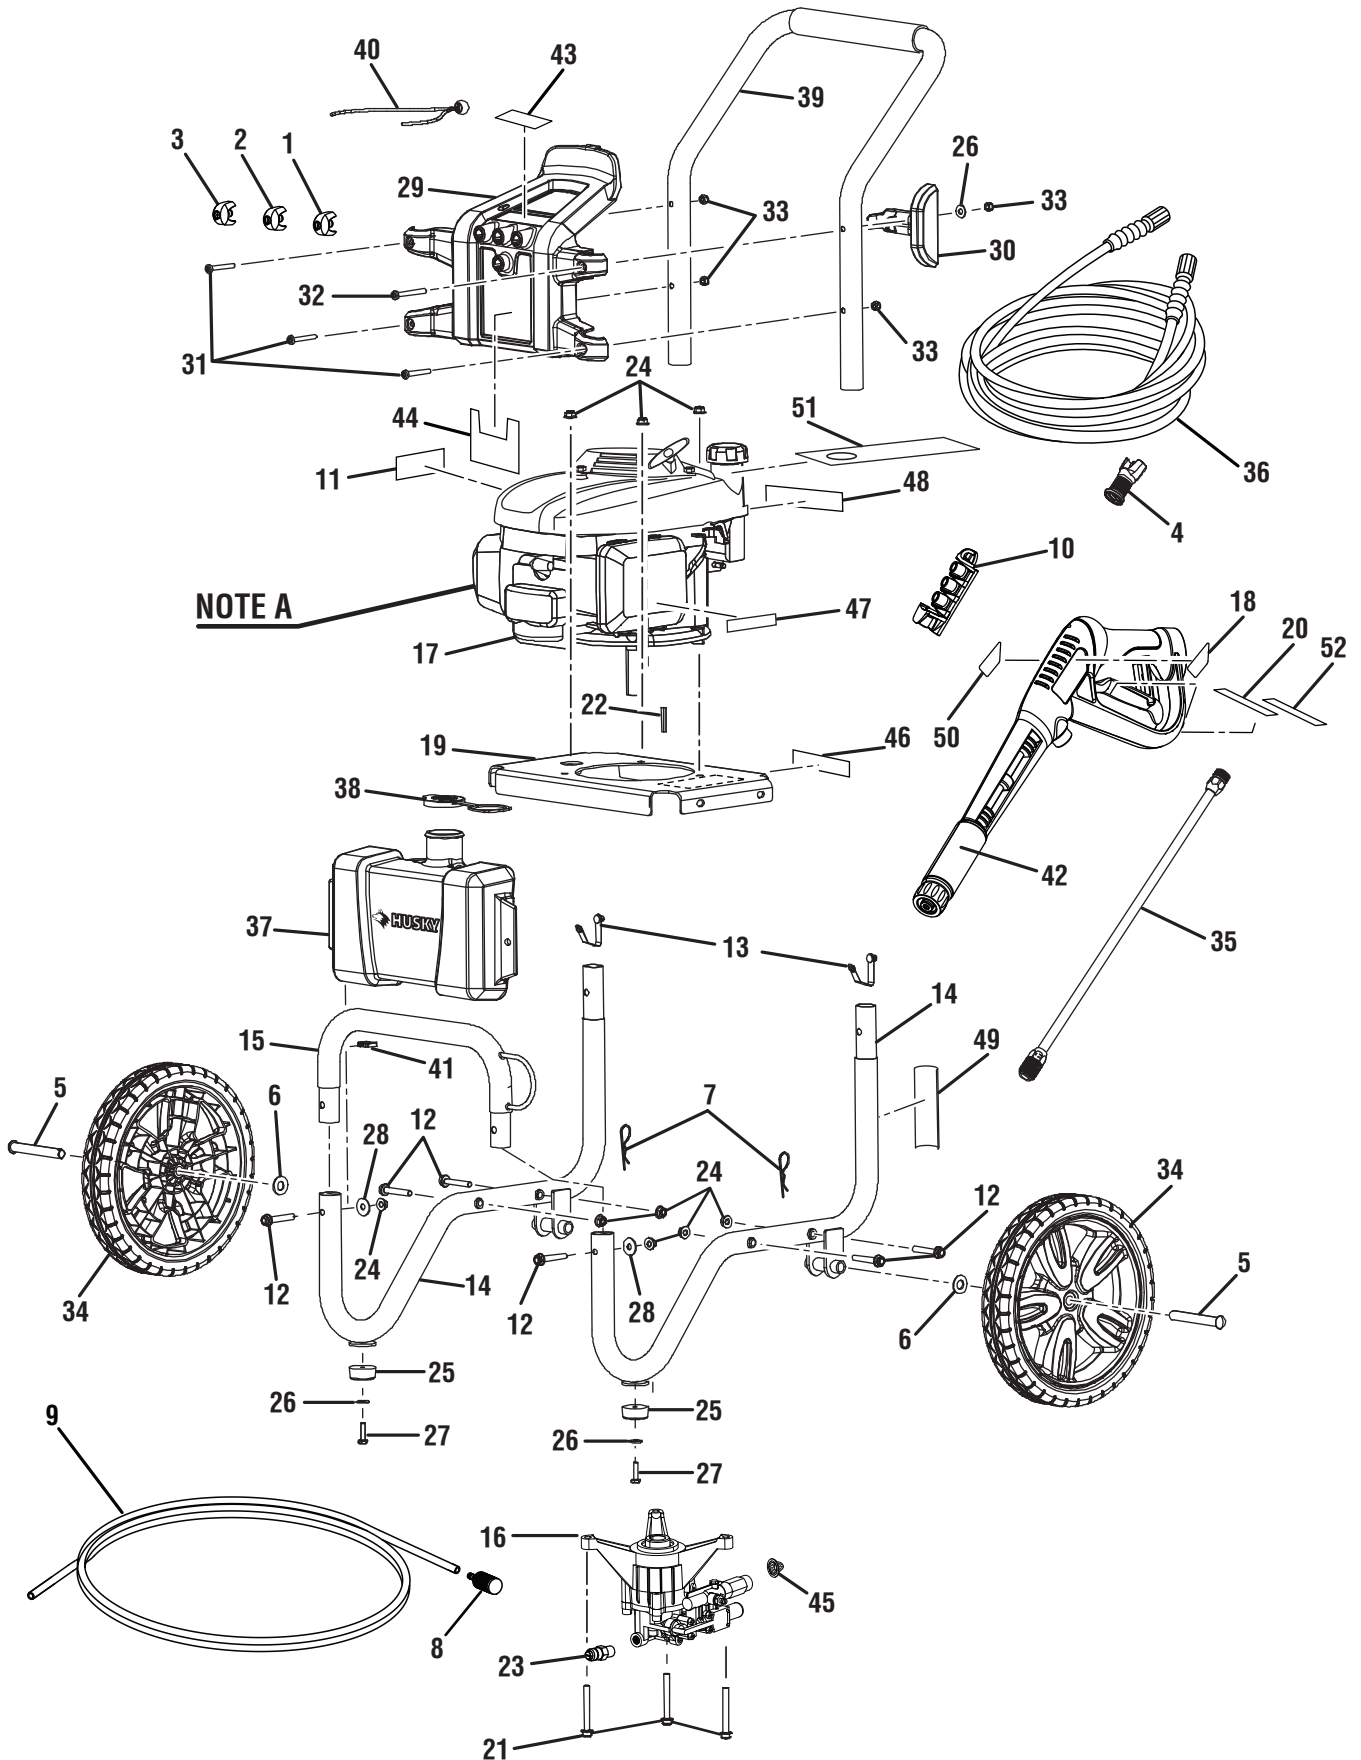

MODEL NO. / NUM. DE MODÈLE HUCA80443

HUSKY PRESSURE WASHER – MODEL NO. HUCA80443

The model number will be found on a plate attached to frame. Always mention the model number in all correspondence regarding your **PRESSURE WASHER** or when ordering replacement parts.

PARTS LIST

KEY NO.	PART NUMBER	DESCRIPTION	QTY.	KEY NO.	PART NUMBER	DESCRIPTION	QTY.
1	308697016	0° Nozzle	1	30	518791001	Wand Holder.....	1
2	308700016	40° Nozzle	1	31	661501001	Screw (1/4-20 x 1.85 in., Torx).....	3
3	308699016	25° Nozzle	1	32	661501002	Screw (1/4-20 x 2.27 in., Torx).....	1
4	310660001	Soap Blaster™ Nozzle.....	1	33	678016006	Lock Nut (1/4-20)	4
5	620599001	Axle.....	2	34	308451004	Wheel (12 in. x 2 in.)	2
6	638275002	Washer (1/2 in.).....	2	35	308494003	Spray Wand	1
7	678238001	Hitch Pin	2	36	308835004	High Pressure Hose.....	1
8	518391001	Filter.....	1	37	518792002	Soap Tank.....	1
9	561399003	Injection Hose.....	1	38	310650002	Soap Tank Cap	1
10	570727006	Nozzle Holder (4 Nozzle)	1	39	308638021	Handle Assembly	1
11	940778002	Hot Surface Label.....	1	40	310664001	Bungee Cord and Bead Assembly	1
12	660962001	Bolt w/Washer (M8 x 55 mm, Hex Hd.)	6	41	518650001	Injection Hose Holder.....	1
13	308421004	Lock Button w/Spring Clip	2	42	308760017	Trigger Handle Assembly	1
14	308471031	Main Frame Assembly (Inc. Key Nos. 13 & 25-27).....	2	43	940378008	Nozzle Label.....	1
15	308659002	Front Frame	1	44	940779010	Performance Label	1
16	308653008	Pump (Inc. Key Nos. 43-45)	1	45	308662001	Filter Screen	1
17	Note A	Engine (Honda).....	1	46	940678176	Data Label	1
18	940726014	Trigger Handle Logo Label	1	47	940970465	Engine Quick Start Label.....	1
19	638662003A	Engine Plate	1	48	940654081	Warning Label	1
20	940654087	Spray Wand Label (Fr./Sp.).....	1	49	940617036	Pump Quick Start Label	1
21	661505001	Bolt (M8 x 65 mm)	3	50	940654083	Trigger Handle Warning Label	1
22	678041002	Output Shaft Key.....	1	51	940715003	Engine Oil Fill Label.....	1
23	678169004	Thermal Release Valve	1	52	940786005	Wand Label (Max Rating)	1
24	678774002	Flange Nut (M8 x 1-1/4 in.).....	9	Not Shown:			
25	570554001	Wear Pad	2	53	308452002	Detergent Suction Kit	1
26	638128004	Washer (1/4 in.).....	3	54	*	Lubricant (SAE 10W30)	1
27	661503001	Bolt (1/4-20 x 1 mm, Hex Hd.)	2		960718004	Operator's Manual (Honda Engine - 190cc)	
28	638675001	Washer (5/16 in.).....	2		988000109	Operator's Manual.....	1
29	310673002	Hose and Nozzle Holder	1				

NOTE A: Techtronic Industries North America, Inc., will not provide engines as replacement parts. Engines are covered through the engine manufacturer's warranty. Consult the accompanying engine manual or contact our service department for assistance.

* Standard Hardware Item – May Be Purchased Locally