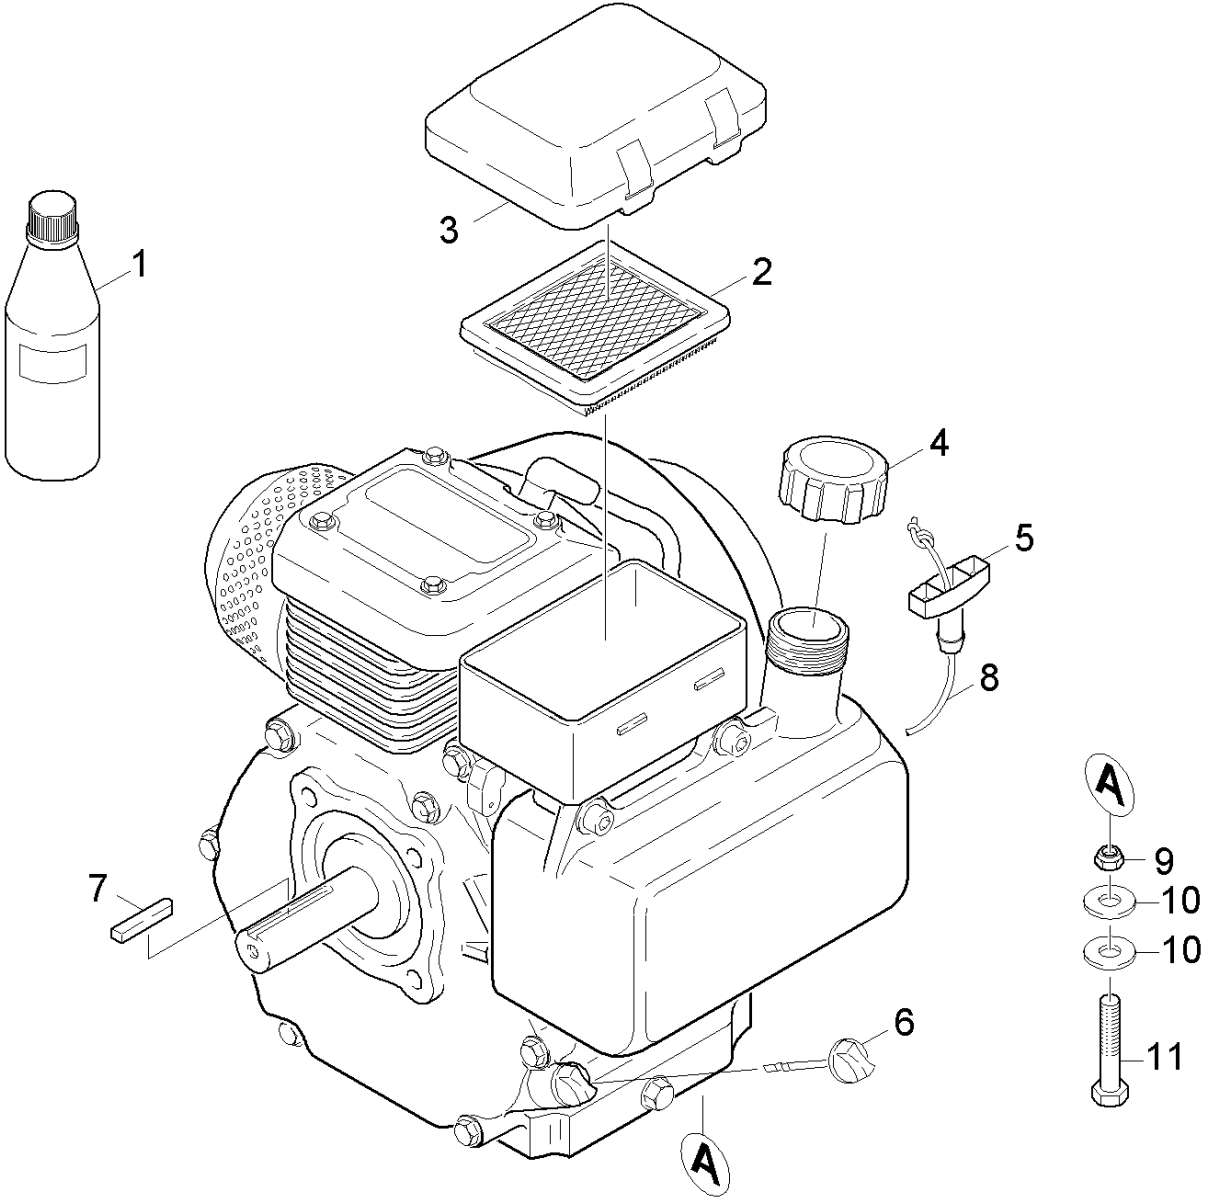

31 Motor (01129650)

pos	Article no.	Description	Quantity	Selling Unit	from ser.nr.	up to ser.nr.	Fußnotentext
1	62880500	Engine oil 1L	1.000	ST	0000000000	0000000000	MOTOR 1,1L
2	64917260	Air filter insert	1.000	ST	0000000000	0000000000	
3	91945430	Cover	1.000	ST	0000000000	0000000000	
4	64917230	Cap of a tank	1.000	ST	0000000000	0000000000	
5	64915030	Handhold	1.000	ST	0000000000	0000000000	
6	91945310	OIL DIP ROD	1.000	ST	0000000000	0000000000	
7	91945460	SHAFT KEY 3/16" SQ X 1.5"	1.000	ST	0000000000	0000000000	
8	64915460	Pull cord	1.000	ST	0000000000	0000000000	
9	91970020	5/16-18 NE NYLON INSERT L/N ZC 5UM	4.000	ST			
10	77779990	Stockpiling discontinued	8.000	ST			
11	98027130	BOLT, 5/16" X 1-1/2", NC HH(612975)	4.000	ST