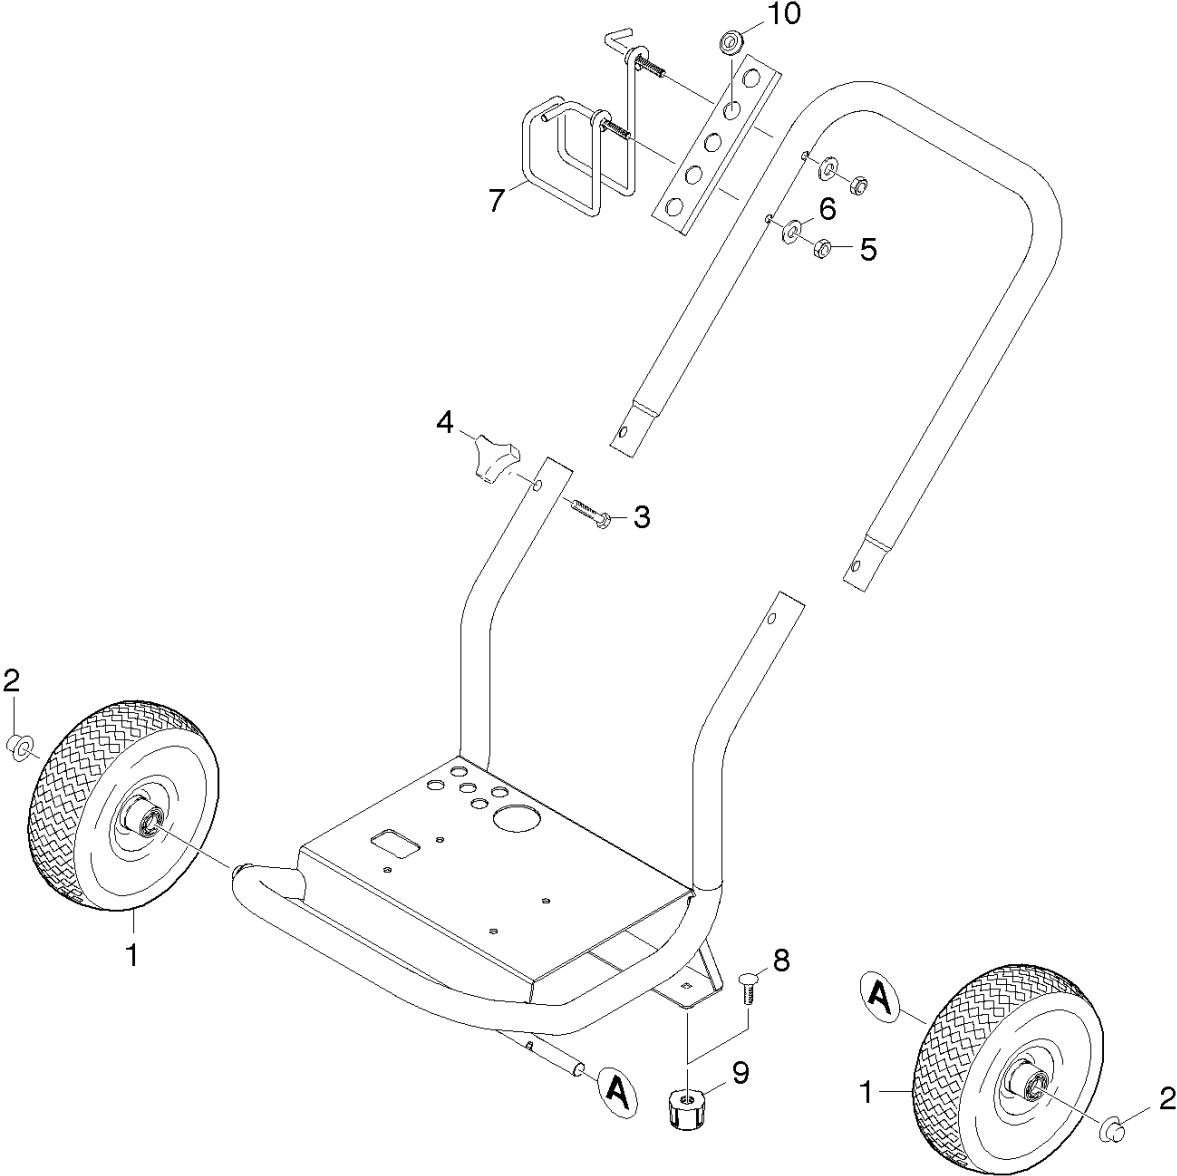

10 Frame (01031830)

pos	Article no.	Description	Quantity	Selling Unit	from ser.nr.	up to ser.nr.
1	91890070	WHEEL 10" X 3.50" PNEU	2.000	ST	0000000000	0000000000
2	91820040	Cap	2.000	ST	0000000000	0000000000
3	91963070	1/4-20 x 1-1/2 GR 2 HEX BOLT ZINC	2.000	ST	0000000000	0000000000
4	91823530	KNOB 1/4"-20,3PT. STAR	2.000	ST	0000000000	0000000000
5	53101050	5/16"-18 FINISHED HEX NUT ZINC	2.000	ST	0000000000	0000000000
6	91980030	5/16 INTERNAL L/W .332 ID X .620 OD ZINC	2.000	ST	0000000000	0000000000
7	91420140	HANGER RT SIDE	1.000	ST	0000000000	0000000000
8	91963080	5/16-18 X 1/2 CARRIAGE BOLT A307 BLK	2.000	ST	0000000000	0000000000
9	91834050	RUBBER DAMPENER 5/16"-18FEMALE 2001	2.000	ST	0000000000	0000000000
10	91772040	Sleeve rubber	4.000	ST	0000000000	0000000000

20 Pump set (01086720)

pos	Article no.	Description	from ser.nr.	up to ser.nr.	var. information
21	01086730	Cylinder head	0000000000	0000000000	VERSION 1
22	01086740	Piston	0000000000	0000000000	VERSION 1
23	01089200	Cylinder head			VERSION 2
24	01089210	Piston			VERSION 2

23 Cylinder head (01089200)

ET/VT	pos	Article no.	Description	Quantity	Selling Unit	Fußnotentext
	1	91340210	THERMAL VALVE COVER-SHORT	1.000	ST	
	2	91840180	Valve screw	1.000	ST	
	3	63624800	O-Ring seal 12,42x 1,78	1.000	ST	
	4	73625070	O-Ring seal 8x2-NBR 90 DIN 3770	1.000	ST	
	5	64134030	TERMO VALVE TIN COATED	1.000	ST	
	6	53322900	Helical spring	1.000	ST	
	7	91750050	Unloader Assembly	1.000	ST	
	8	91393720	SPARE PART LIST NOZZLE INS 020/021 PUMP	1.000	ST	
	9	28838620	Spare part set chemistry	1.000	ST	
	10	41320070	Drain plug only for replacement	3.000	ST	
X-X	11	28849160	Valve (3 Stück)	1.000	ST	SET CONSITSTS OF 3X VALVE
	12	91393760	Valve 3 St.	1.000	ST	SET CONSITSTS OF 3X VALVE
	13	50030620	Plate	1.000	ST	
	14	91350150	Cylinder Head-Machined	1.000	ST	
	15	73040980	Hexagonal head screw M8x80-8.8-A2E ISO	4.000	ST	