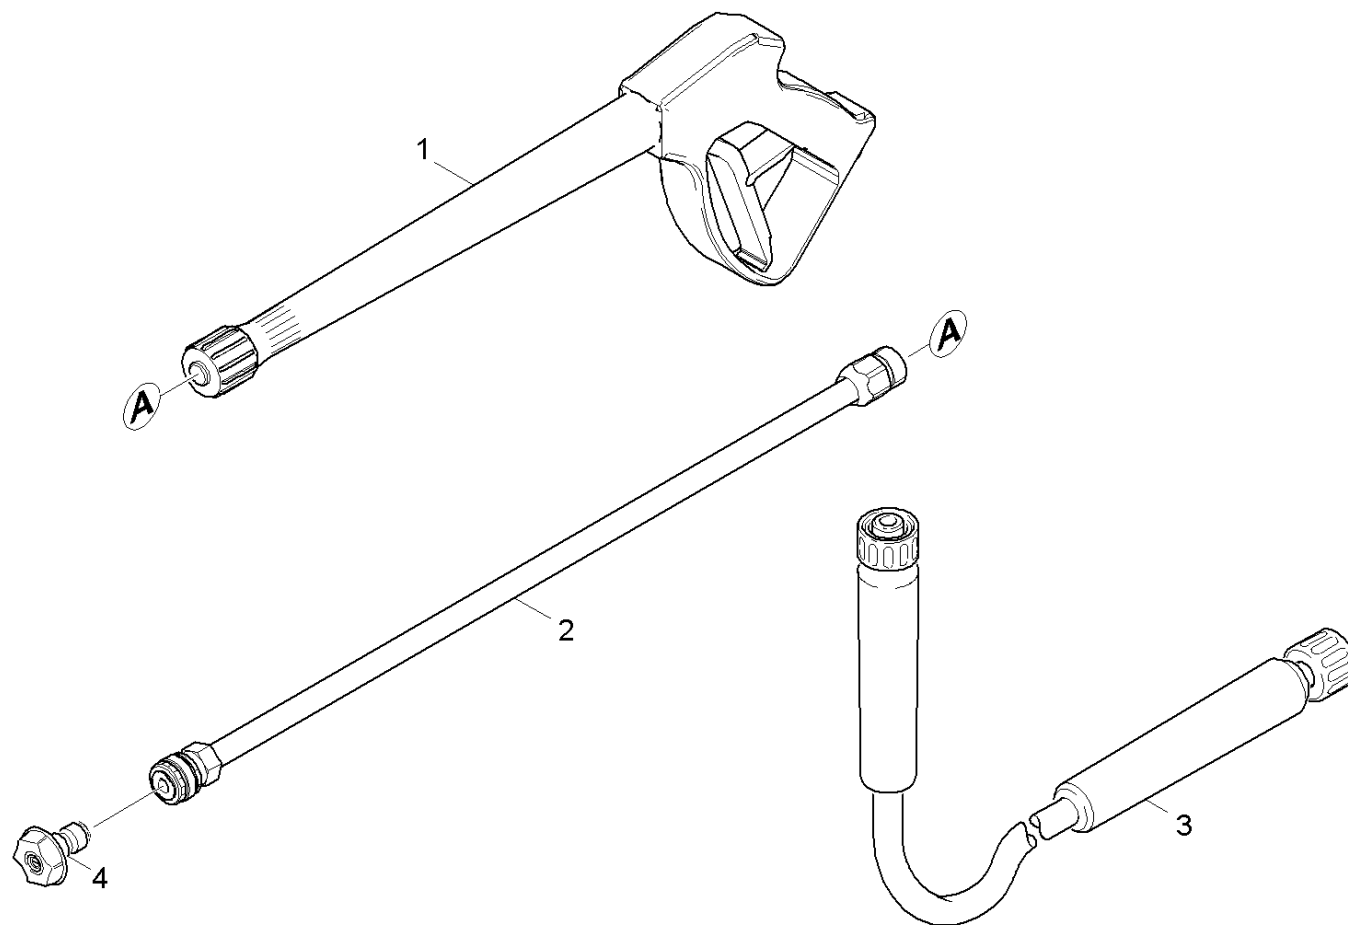

42 Accessories (01089520)

---

pos	Article no.	Description	Quantity	Selling Unit	from ser.nr.	up to ser.nr.
1	91120170	AL5 GUN 4000 PSI	1.000	ST	0000000000	0000000000
2	91125260	LANCE- AL QUICK CONNECT MALE 3000 PSI	1.000	ST	0000000000	0000000000
3	91623210	HP HOSE DN6/25'/3000/KA/BLK/PLSTC	1.000	ST	0000000000	0000000000
4	91040160	QUICK CONNECT NOZZLE KIT (0325)	1.000	ST	0000000000	0000000000