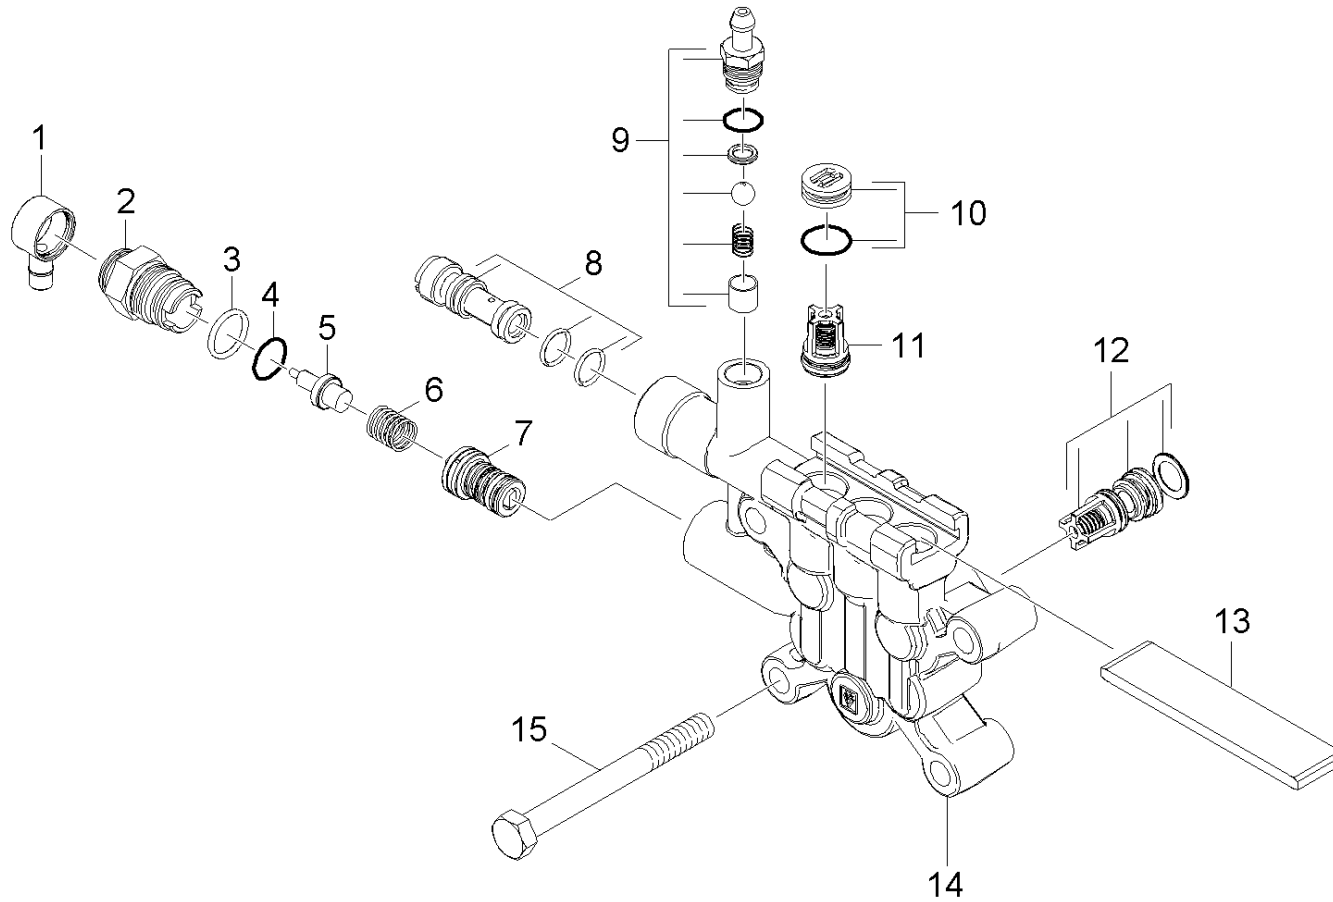

10 Frame (01031830)

pos	Article no.	Description	Quantity	Selling Unit	from ser.nr.	up to ser.nr.
1	91890070	WHEEL 10" X 3.50" PNEU	2.000	ST	0000000000	0000000000
2	91820040	Cap	2.000	ST	0000000000	0000000000
3	91963070	1/4-20 x 1-1/2 GR 2 HEX BOLT ZINC	2.000	ST	0000000000	0000000000
4	91823530	KNOB 1/4"-20,3PT. STAR	2.000	ST	0000000000	0000000000
5	53101050	5/16"-18 FINISHED HEX NUT ZINC	2.000	ST	0000000000	0000000000
6	91980030	5/16 INTERNAL L/W .332 ID X .620 OD ZINC	2.000	ST	0000000000	0000000000
7	91420140	HANGER RT SIDE	1.000	ST	0000000000	0000000000
8	91963080	5/16-18 X 1/2 CARRIAGE BOLT A307 BLK	2.000	ST	0000000000	0000000000
9	91834050	RUBBER DAMPENER 5/16"-18FEMALE 2001	2.000	ST	0000000000	0000000000
10	91772040	Sleeve rubber	4.000	ST	0000000000	0000000000

20 Pump set (01086720)

pos	Article no.	Description	from ser.nr.	up to ser.nr.	var. information
21	01086730	Cylinder head	0000000000	0000000000	VERSION 1
22	01086740	Piston	0000000000	0000000000	VERSION 1
23	01089200	Cylinder head			VERSION 2
24	01089210	Piston			VERSION 2

23 Cylinder head (01089200)

ET/VT	pos	Article no.	Description	Quantity	Selling Unit	Fußnotentext
	1	91340210	THERMAL VALVE COVER-SHORT	1.000	ST	
	2	91840180	Valve screw	1.000	ST	
	3	63624800	O-Ring seal 12,42x 1,78	1.000	ST	
	4	73625070	O-Ring seal 8x2-NBR 90 DIN 3770	1.000	ST	
	5	64134030	TERMO VALVE TIN COATED	1.000	ST	
	6	53322900	Helical spring	1.000	ST	
	7	91750050	Unloader Assembly	1.000	ST	
	8	91393720	SPARE PART LIST NOZZLE INS 020/021 PUMP	1.000	ST	
	9	28838620	Spare part set chemistry	1.000	ST	
	10	41320070	Drain plug only for replacement	3.000	ST	
X-X	11	28849160	Valve (3 Stück)	1.000	ST	SET CONSITSTS OF 3X VALVE
	12	91393760	Valve 3 St.	1.000	ST	SET CONSITSTS OF 3X VALVE
	13	50030620	Plate	1.000	ST	
	14	91350150	Cylinder Head-Machined	1.000	ST	
	15	73040980	Hexagonal head screw M8x80-8.8-A2E ISO	4.000	ST	