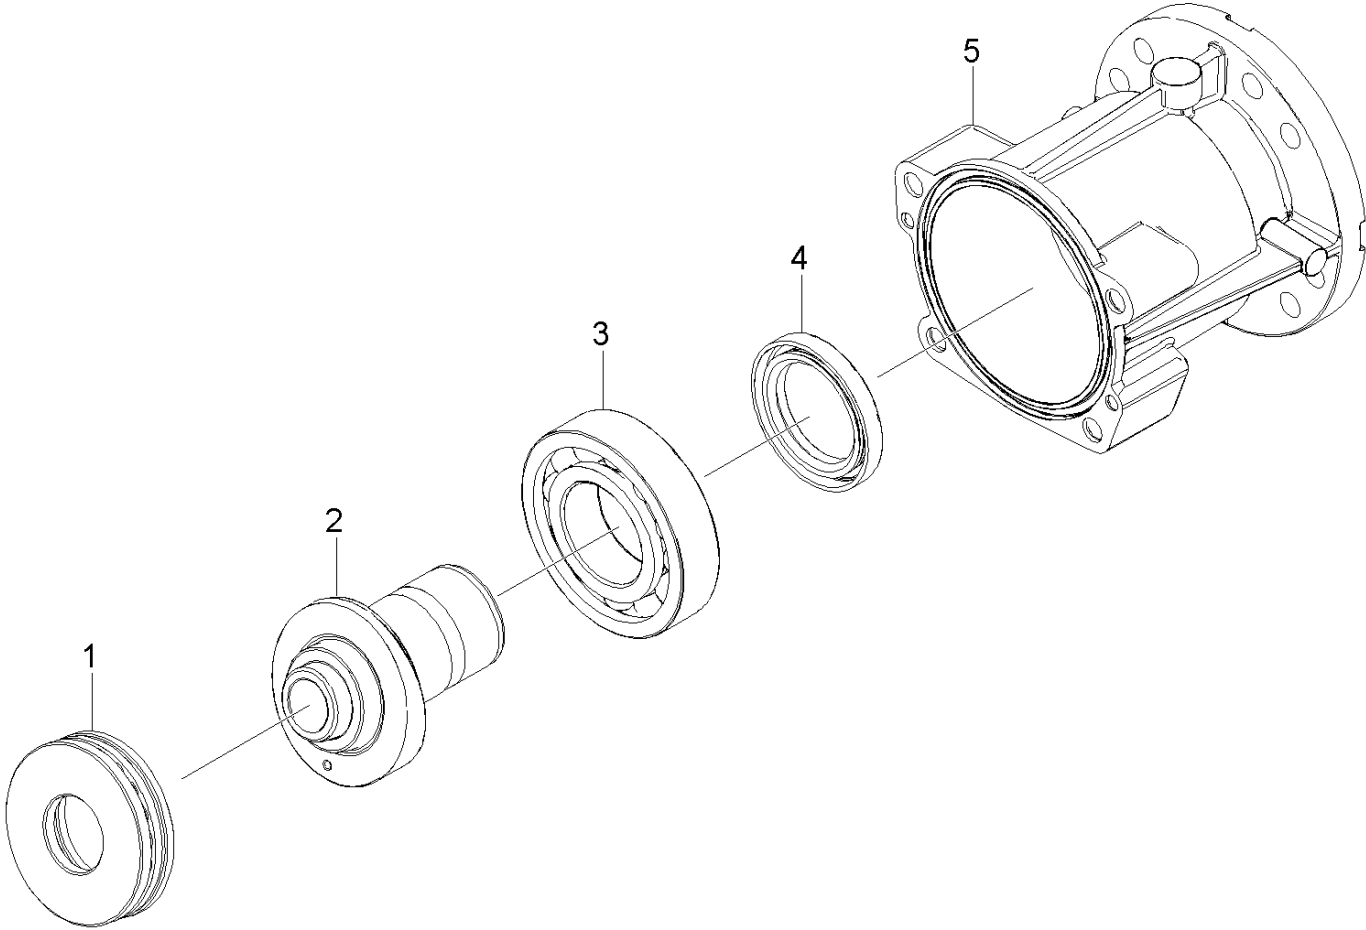

33 Transmission (01089250)

---

pos	Article no.	Description	Quantity	Selling Unit
1	91653550	GROOVED BALL BEARING	1.000	ST
2	91350180	Swash Plate Horizontal-Machined	1.000	ST
3	91653560	BALL BEARING NO. 6207	1.000	ST
4	91773140	Radial Seal, 35x52x7	1.000	ST
5	91350160	Oil Housing Vertical Machined	1.000	ST