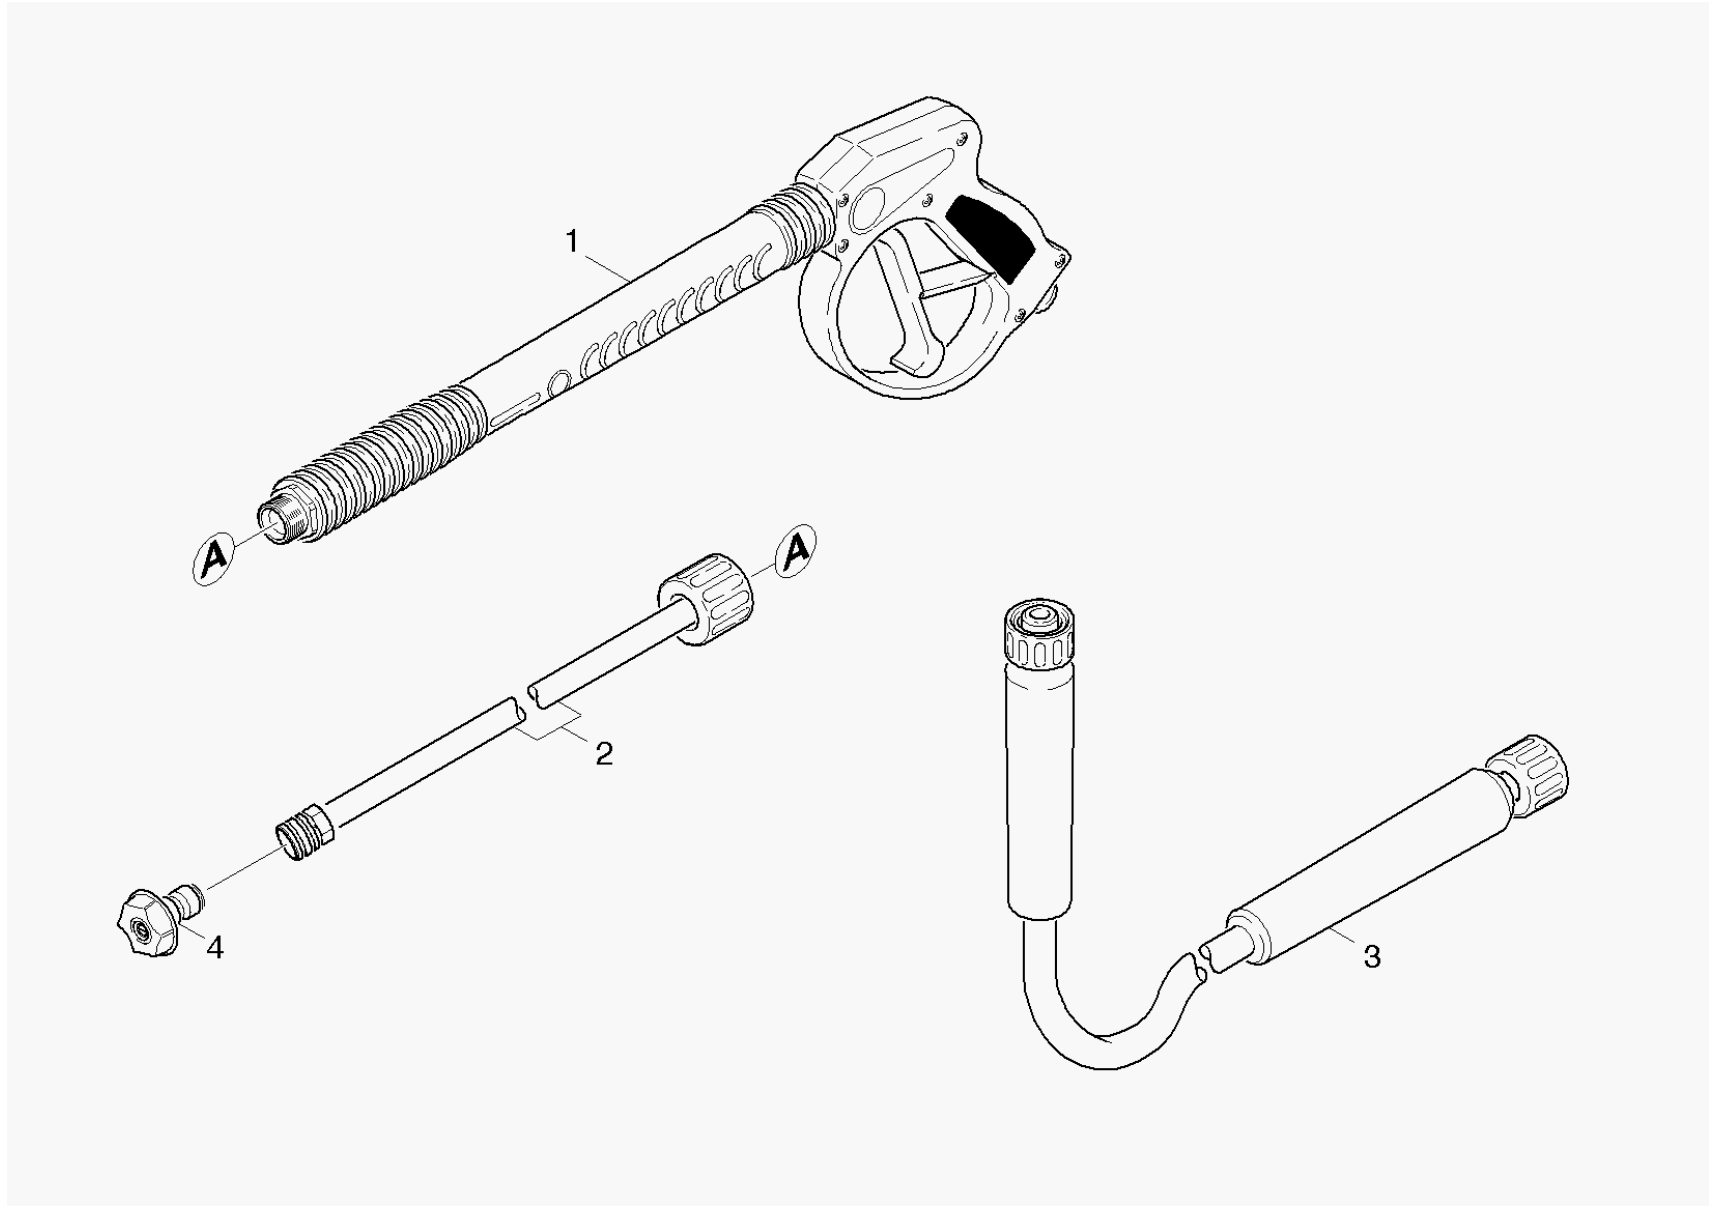

41 Accessories (01489480)

---

pos	Article no.	Description	Quantity	Selling Unit	from ser.nr.	up to ser.nr.
1	91120140	TRIGGER GUN, AL BIT	1.000	ST	0000000000	0000000000
2	91125150	SPRAY LANCE-Replaced with 9112-520.0	1.000	ST	0000000000	0000000000
3	91623210	HP HOSE DN6/25'/3000/KA/BLK/PLSTC	1.000	ST	0000000000	0000000000
4	91040160	QUICK CONNECT NOZZLE KIT (0325)	1.000	ST	0000000000	0000000000