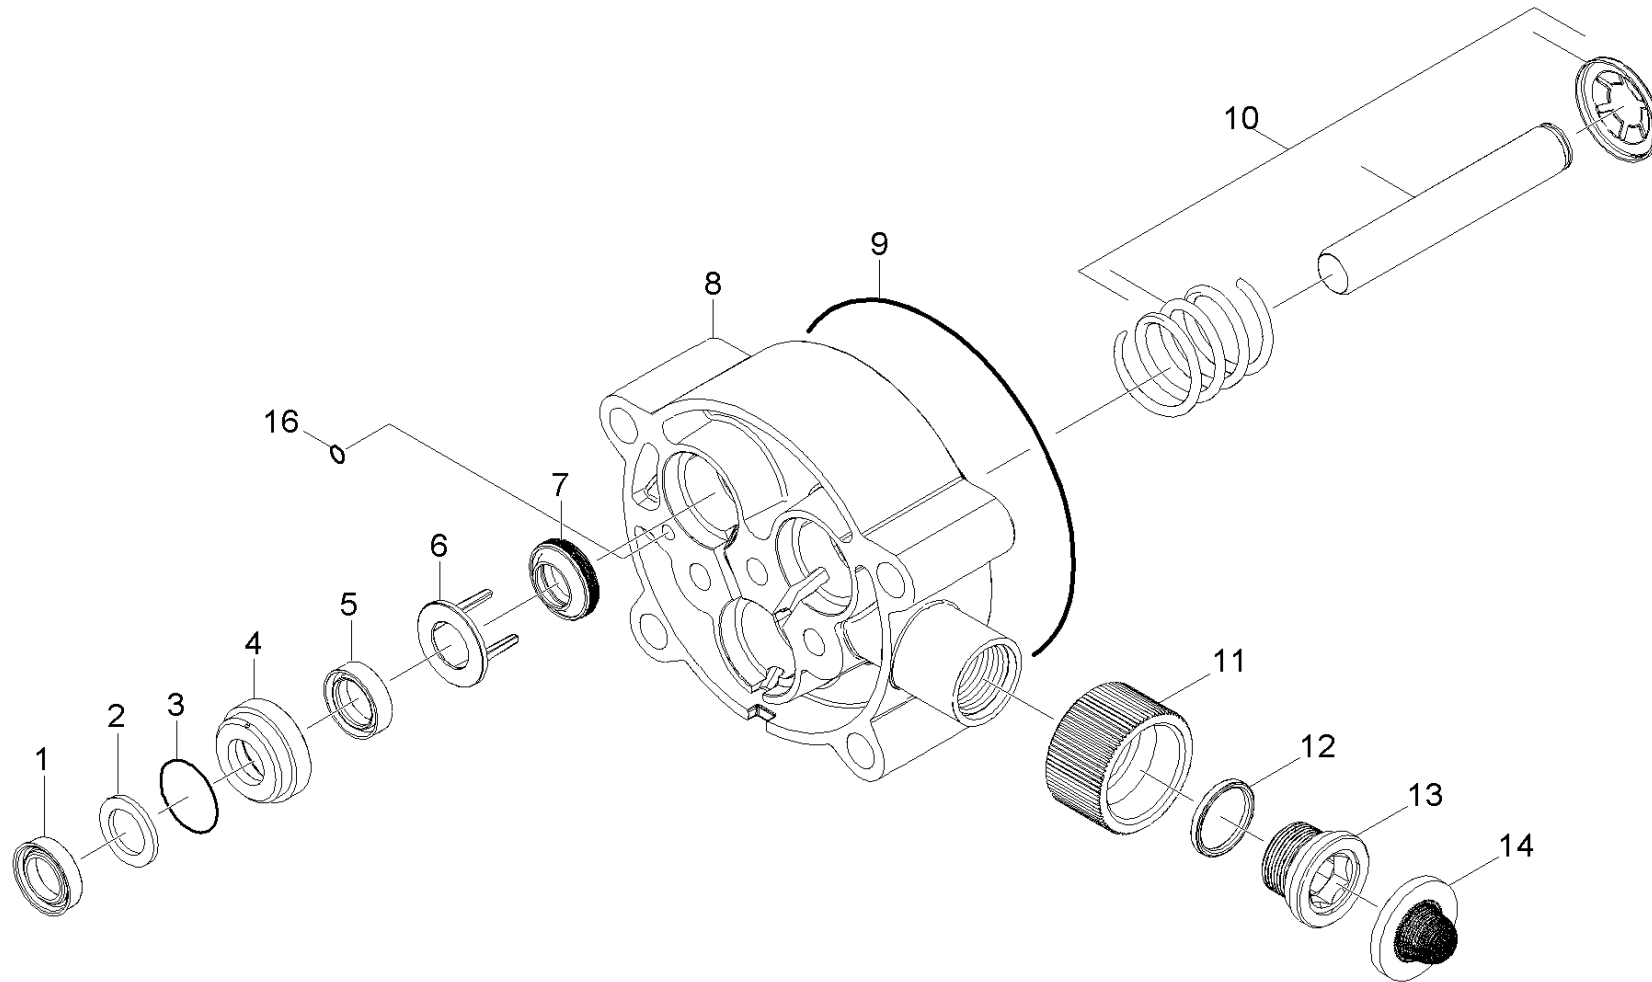

24 Piston (01089210)

pos	Article no.	Description	Quantity	Selling Unit
1	91773010	HIGH PRESSURE SEAL	3.000	ST
2	91773100	BACK RING-HIGH PRESSURE SEAL-	3.000	ST
3	63628330	O-Ring seal 21,5 x 1,78	3.000	ST
4	91550110	HOUSING-LOW PRESSURE SEAL	3.000	ST
5	63630580	Grooved ring	3.000	ST
6	91340160	SPACER-OIL SEAL & SEAL HSG.	3.000	ST
7	63653930	Oil sealing 12x20x4/6	3.000	ST
8	91330070	Piston Guide-Machined	1.000	ST
9	63624710	O-Ring seal 80,0 X 3,0 -NBR 70	1.000	ST
10	91393700	SPARE PART LIST PISTON 020/021 PUMP	3.000	ST
11	91550130	FEMALE HOSE CONNECTOR	1.000	ST
12	63623900	O-Ring seal 15,6 X 1,78	1.000	ST
13	91340190	MALE ADAPTER	1.000	ST
14	91810050	FILTER SEAL-HOSE CONNECTOR-	1.000	ST
16	63631900	O-Ring seal 4.47X1.78	1.000	ST