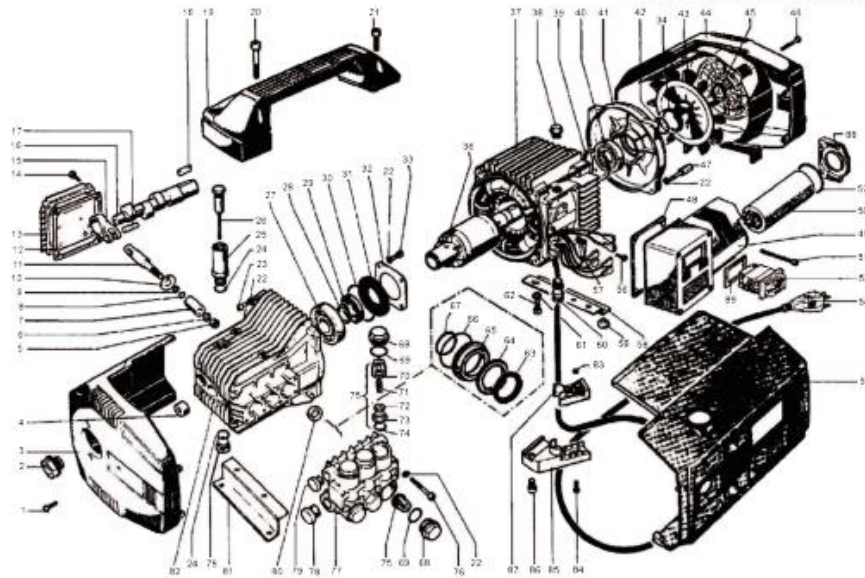

GENERAL PUMP *A member of the Interpump Group*

Turbo 21 Boxjet
Electric Pressure Washer

PARTS LIST

ITEM	PART NO.	DESCRIPTION	QTY	ITEM	PART NO.	DESCRIPTION	QTY	ITEM	PART NO.	DESCRIPTION	QTY
1.	99157000	Screw, M5 x 16	6	31.	50211551	Spacer, Crankcase	1	61.	96701400	Washer, M8.4, Schnorr	4
2.	97596800	Indicator, Oil	1	32.	50150074	Cover, Crankcase	1	62.	99303700	Screw, M8 x 16	4
3.	51230151	Cover	1	33.	99180700	Screw, M6 x 10	4	63.	51100051	Ring, Head	3
4.	91801400	Bearing, Needle	1	34.	90165200	Seal, Oil	1	64.	90261800	Packing	3
5.	92221600	Nut, M8, SS	3	36.	41340702	Rotor	1	65.	51080070	Retainer, Packing	3
6.	96700800	Washer, M8	3	37.	41328602	Housing	1	66.	90360400	O-ring, .989 x .070	3
7.	51040009	Piston, dia. 15mm	3	38.	98209300	Plug, 3/8-19 BSPP	1	67.	90383500	O-ring, .593 x .103	3
8.	90357200	O-ring, .208 x .070	3	39.	90079500	Ring, Dia. 52mm	1	68.	96221800	Plug, Valve, M24	6
9.	90502200	Ring, Back-up, 6.2x9x1.5	3	40.	91832300	Bearing, Ball	1	69.	90384700	O-ring	6
10.	96707000	Washer, M9	3	41.	41070022	Cover, Rear Motor	1	70.	36200251	Guide, Valve	6
11.	51050056	Guide, Piston	3	42.	90385700	O-ring, .937 x .103	1	71.	94737600	Spring	6
12.	51210184	Cover, Gasket	1	43.	41030051	Fan, Motor	1	72.	36200176	Plate, Valve	6
13.	51160322	Cover, Crankcase	1	44.	51230051	Cover, Motor	1	73.	36200366	Seat, Valve	6
14.	99186700	Screw, M6 x 18	4	45.	90062800	Clip, Retainer	1	74.	90384100	O-ring, .674 x .103	6
15.	51030022	Rod, Connecting	3	46.	99165800	Screw, M5 x 45	4	75.	36703201	Unit, Valve	6
16.	51020435	Crankshaft	1	47.	41210465	Screw	4	76.	99194300	Screw, M6 x 40	6
17.	97731000	Pin, Connecting Rod	3	48.	41210147	Gasket	1	77.	51120022	Manifold, Aluminum	1
18.	91487800	Key	1	49.	41212451	Cover, Switchplate	1		51120041	Manifold, Brass	1
19.	51240051	Handle	1	50.	93568800	Capacitor	1	78.	98210000	Cap, 3/8-19 BSPP	2
20.	99314400	Screw, M8 x 50	2	51.	99170600	Screw	4	79.	98204100	Cap, 1/4-14 BSPP	1
21.	99306900	Screw, M8 x 25	2	52.	90388600	O-ring, 1.799 x .103	1	80.	90156500	Seal, Oil	3
22.	96693800	Washer, M6, 4, Schnorr	20	53.	93503100	Switch	1	81.	51200274	Rail, Mounting	1
23.	99189700	Screw, M6 x 25	4	54.	10710801	Cable	1	82.	51010322	Crankcase	1
24.	90383300	O-ring, .549 x .103	2	55.	51230751	Caver	1	83.	92192600	Nut, M4	2
25.	51210051	Spacer, Oil Dipstick	1	56.	99151500	Screw, M5 x 12	1	84.	99130600	Screw, M4 x 16	2
26.	98209700	Oil Dipstick	1	57.	96691300	Washer, M5.3x9x.6	1	85.	41211851	Holder, Cable	1
27.	91832800	Bearing, Ball	1	58.	51200374	Rail, Mounting	1	86.	99303900	Screw, M8 x 16	1
28.	90063500	Circlip	1	59.	98192400	Plug	4	87.	41211951	Clamp	1
29.	90163400	Ring, Oil Seal	1	60.	93521000	Nut, Cable Fitting	1	88.	41212051	Cover, Switchbox	1
30.	90409700	O-ring, 2.187 x .139	1					89.	41212684	Gasket	1