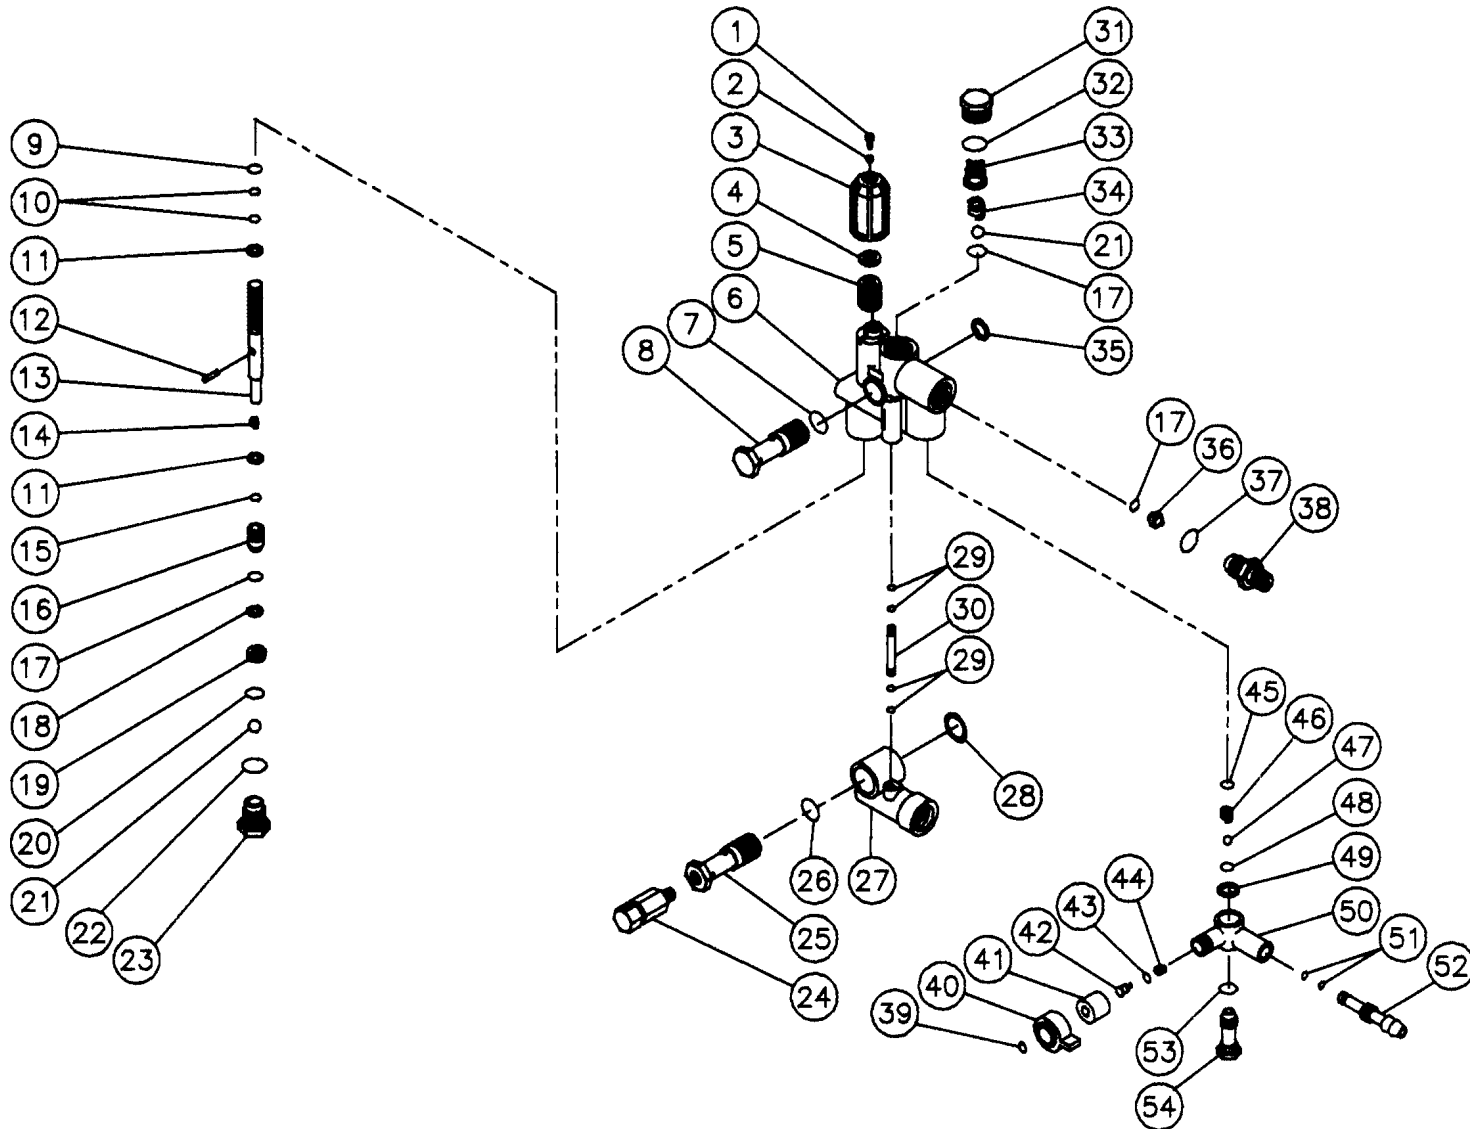

UNLOADER ASSEMBLY (8-0397)

OMGEN200 / 022795BAR

UNLOADER ASSEMBLY (8-0397)								
REF. #	DESCRIPTION	PART #	QTY.		REF. #	DESCRIPTION	PART #	QTY.
1	Screw	27-8409	1		28	Washer	28-0601	1
2	Nut	30-3024	1		29	O-ring	25-0161	4
3	Pressure Regulating Knob	7-0050	1		30	By-pass Tube	8-0223	1
4	Spring Guide	8-0332	1		31	Cap	39-0040	1
5	Spring	49-0047	1		32	O-ring	25-0136	1
6	Valve Body-Brass	8-0218	1		33	Valve Guide	8-0225	1
7	O-ring	25-0231	1		34	Spring	49-0046	1
8	Fixing Screw	8-0224	1		35	Washer	28-0600	1
9	Back-up Ring	25-0137	1		36	Orifice	8-0126	1
10	O-ring	25-0138	2		37	O-ring	25-0051	1
11	Washer	28-0209	2		38	Nipple	8-0130	1
12	Pin	43-0051	1		39	Snap Ring	8-0229	1
13	Piston Guide	8-0219	1		40	Injector Regulating Knob	7-0051	1
14	Spring	49-0049	1		41	Knob Insert	8-0228	1
15	O-ring	25-0163	1		42	Shutter	8-0227	1
16	Drive Piston	8-0220	1		43	O-ring	25-0046	1
17	O-ring	25-0050	3		44	Spring	49-0019	1
18	Back-up Ring	8-0284	1		45	O-ring	25-0120	1
19	Valve Seat	8-0221	1		46	Spring	49-0020	1
20	O-ring	25-0159	1		47	Ball	50-0012	1
21	Ball	8-0201	2		48	O-ring	25-0045	1
22	O-ring	25-0160	1		49	Washer	28-0400	1
23	Cap	39-0039	1		50	Injector Body	8-0226	1
24	Thermo Valve	22-0148	1		51	O-ring	25-0132	2
25	Fixing Screw	8-0333	1		52	Hose Barb	8-0177	1
26	O-ring	25-0053	1		53	O-ring	25-0014	1
27	Inlet Body	46-0242	1		54	Valve Seat	8-0174	1