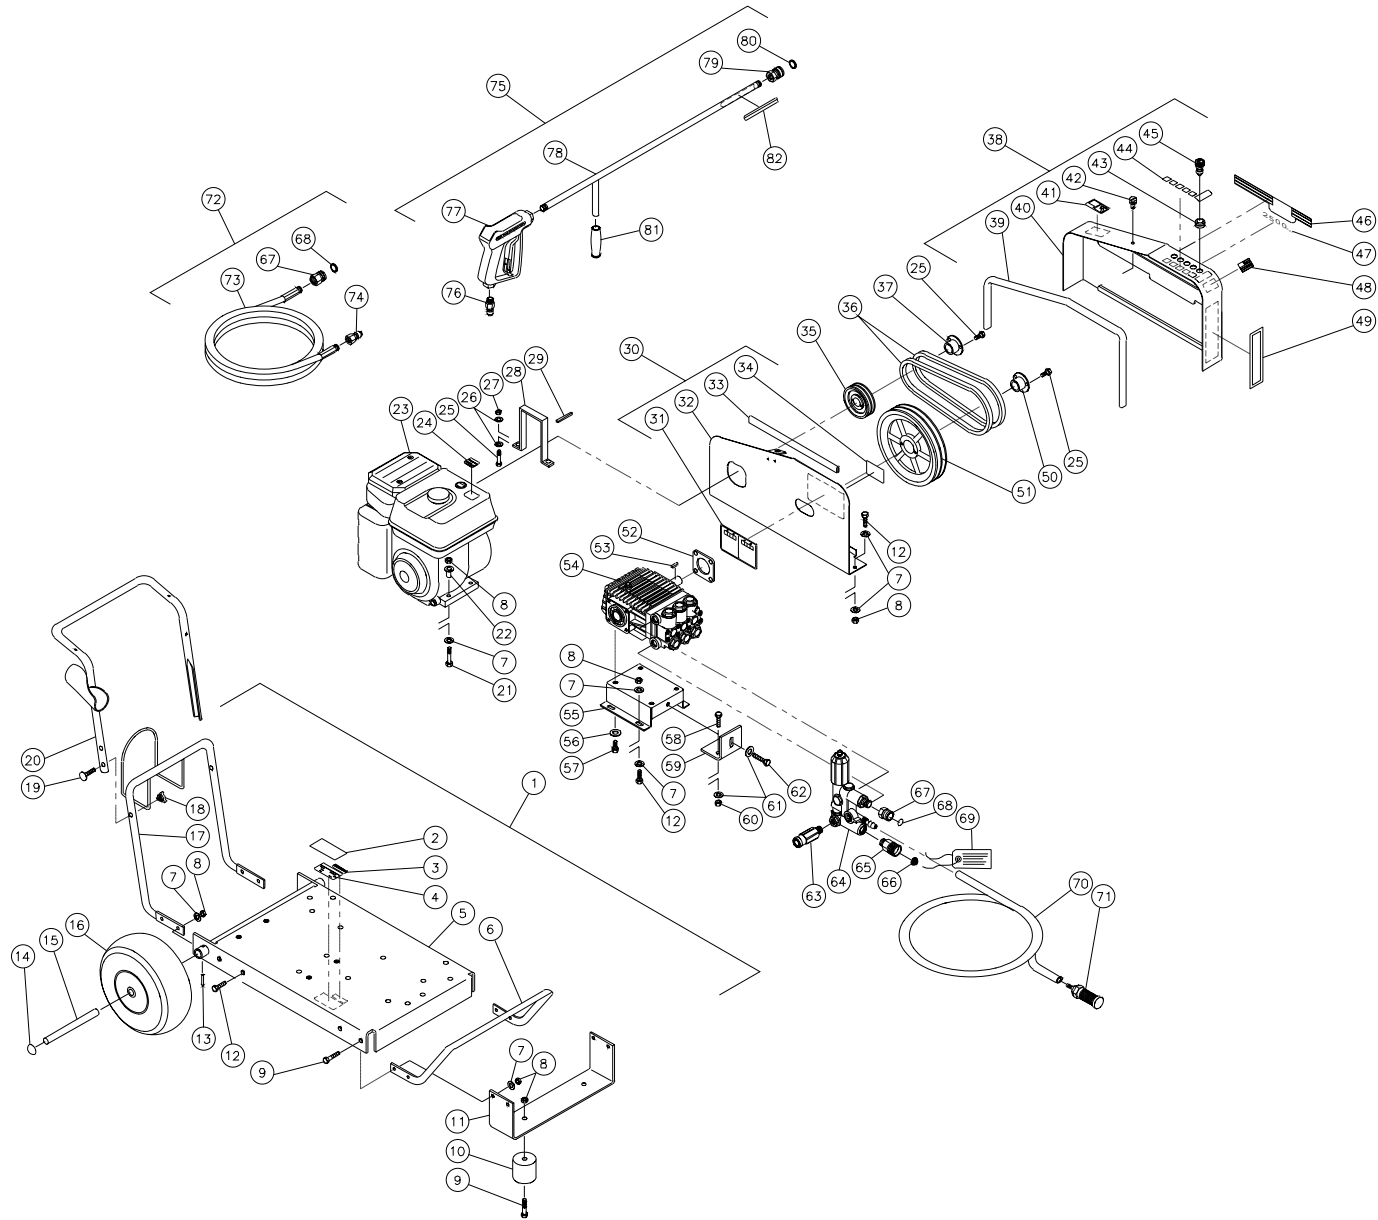

CM-2500-OMVB FRAME ASSEMBLY

OMCH027 / 102495DCE

CM-2500-OMVB FRAME ASSEMBLY

REF. #	DESCRIPTION	PART #	QTY.	REF. #	DESCRIPTION	PART #	QTY.	REF. #	DESCRIPTION	PART #	QTY.
1	Base Plate Assembly (Inc. 5-20)	851-0255	1	30	Beltguard Back Assy. (Inc. 31-34)	851-0213	1	55	Pump Bracket	5-0097	1
2	Decal-Clear Lamine	34-0210	1	31	Decal-Caution/Warning	34-0498	1	56	Washer (with Pump)	29-0054	4
3	Decal-Cold Water Serial Number	N/A	1	32	Beltguard Back (See 851-0213)	N/A Sep.	1	57	Bolt (with Pump)	27-8042	4
4	Decal-Silver I.D. Sticker	34-0075	1	33	Edging (13.5 inches required)	33-0020	1	58	Bolt	27-0118	2
5	Base Plate	5-0112	1	34	Decal-Warning: Beltguard in Place	34-0575	1	59	Brace Tightener	13-0005	1
6	Handle-Front	7-0103	1	35	Sheave-Engine	10-0029	1	60	Locknut	30-0159	2
7	Washer	28-0003	28	36	Belt	11-0020	2	61	Washer	28-0023	3
8	Locknut	30-0157	22	37	Bushing	9-0005	1	62	Bolt	27-0576	1
9	Bolt	27-0068	6	38	Beltguard Cover Assy. (39-44,48,49)	851-0217	1	63	Heat Dump Valve	22-0208	1
10	Isolator	14-0008	2	39	Edging (34.5 inches required)	33-0020	1	64	Unloader	8-0397	1
11	Underbracket	13-0112	1	40	Beltguard Cover (See 851-0217)	N/A Sep.	1	65	Garden Hose Swivel	23-0095	1
12	Bolt	27-0067	12	41	Decal-Warning: Muffler Hot	34-0130	1	66	Filter	19-0001	1
13	Roll Pin	43-0002	1	42	1/4 Turn Fastener	33-0197	1	67	Quick Connect Socket	17-0004	2
14	Hub Cap	33-0018	2	43	Grommet	33-0001	5	68	O-ring	25-0123	2
15	Axle	20-0182	1	44	Decal-Nozzles	34-0500	1	69	Tag-Water Supply Inlet	34-0097	1
16	Wheel	14-0017	2	45	Spray Nozzle-00045	18-0033	1	70	Detergent Hose *(4 feet required)	15-0021	1
17	Handle-Rear	7-0108	1		Spray Nozzle-15045	18-0039	1	71	Detergent Strainer	19-0050	1
18	Knob	7-0107	2		Spray Nozzle-25045	18-0060	1	72	Pressure Hose Assy. (67, 73, 74)	851-0007	1
19	Carriage Bolt	31-0051	2		Spray Nozzle-40045	18-0065	1	73	Pressure Hose	15-0003	1
20	Handle	7-0106	1		Spray Nozzle-6540	18-0148	1	74	Quick Connect Plug	17-0006	1
21	Bolt	27-0070	4	46	Decal-Chore Master Stripe	34-0565	1	75	Gun/Wand Assy. (76-79, 81)	851-0095	1
22	Shim-Engine	33-0169	4	47	Decal-Orange Die Cut: 2500 PSI	34-0580	1	76	Quick Connect Plug	17-0005	1
23	Engine-9.0 HP Vanguard	1-0070	1	48	Decal-American Flag	34-0521	1	77	Gun	16-0001	1
24	Caution-Allow to Cool	34-0588	1	49	Operating Instructions	34-0499	1	78	Wand	16-0120	1
25	Bolt	27-0015	6	50	Bushing	9-0017	1	79	Quick Connect Socket	17-0001	1
26	Washer	28-0002	4	51	Sheave-Pump	10-0035	1	80	O-ring	25-0122	2
27	Locknut	30-0155	2	52	Pump Isolator	33-0201	1	81	Handle Grip	7-0002	1
28	Finger Guard	6-0054	1	53	Key (with Pump)	46-0602	1	82	Decal-Warning: Risk of Injection	34-0572	1
29	Key	43-0078	1	54	Pump	3-0121	1	*Must order in one foot lengths