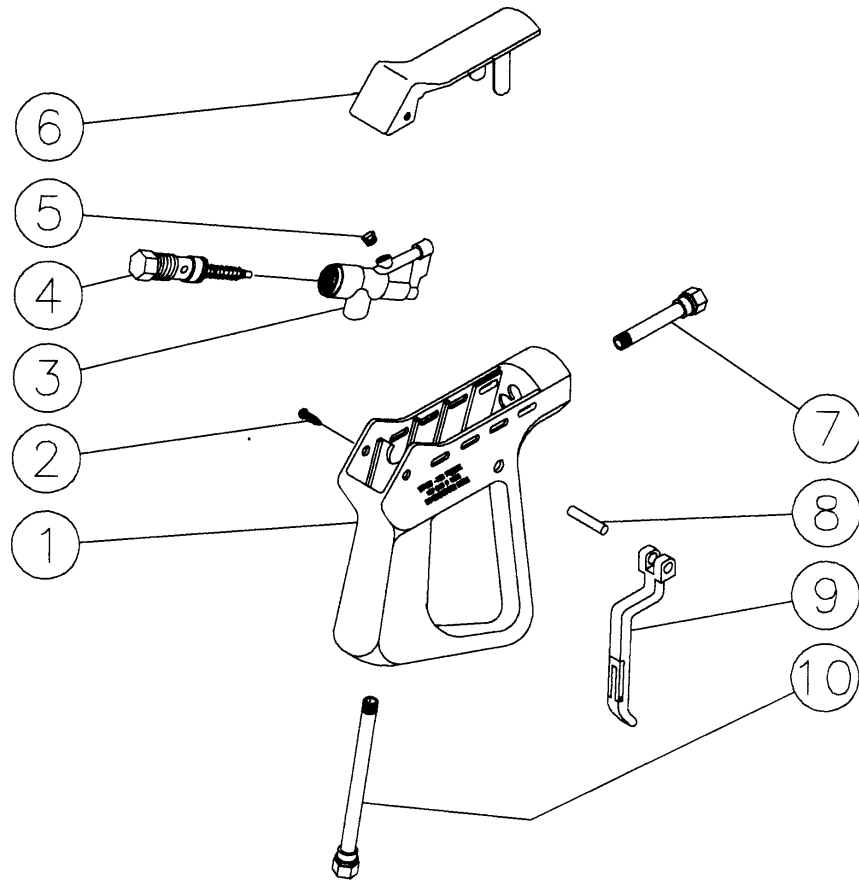

GUN ASSEMBLY (16-0001)

OMCH013 / 080294BAR

GUN ASSEMBLY (16-0001)			
Ref. #	Description	Part #	Qty.
1	Plastic Housing	16-0008	1
2	Screw	27-3230	2
3	Brass Housing	16-0012	1
4	Gun Repair Kit	70-0055	1
5	Brass Plug	39-0024	1
6	Plastic Cover	16-0009	1
7	Pipe Assembly	16-0013	1
8	Trigger Pin	16-0063	1
9	Trigger Safety Lock-off	16-0010	1
10	Pipe Assembly-Inlet	16-0016	1
	Gun Assembly Complete	16-0001	1