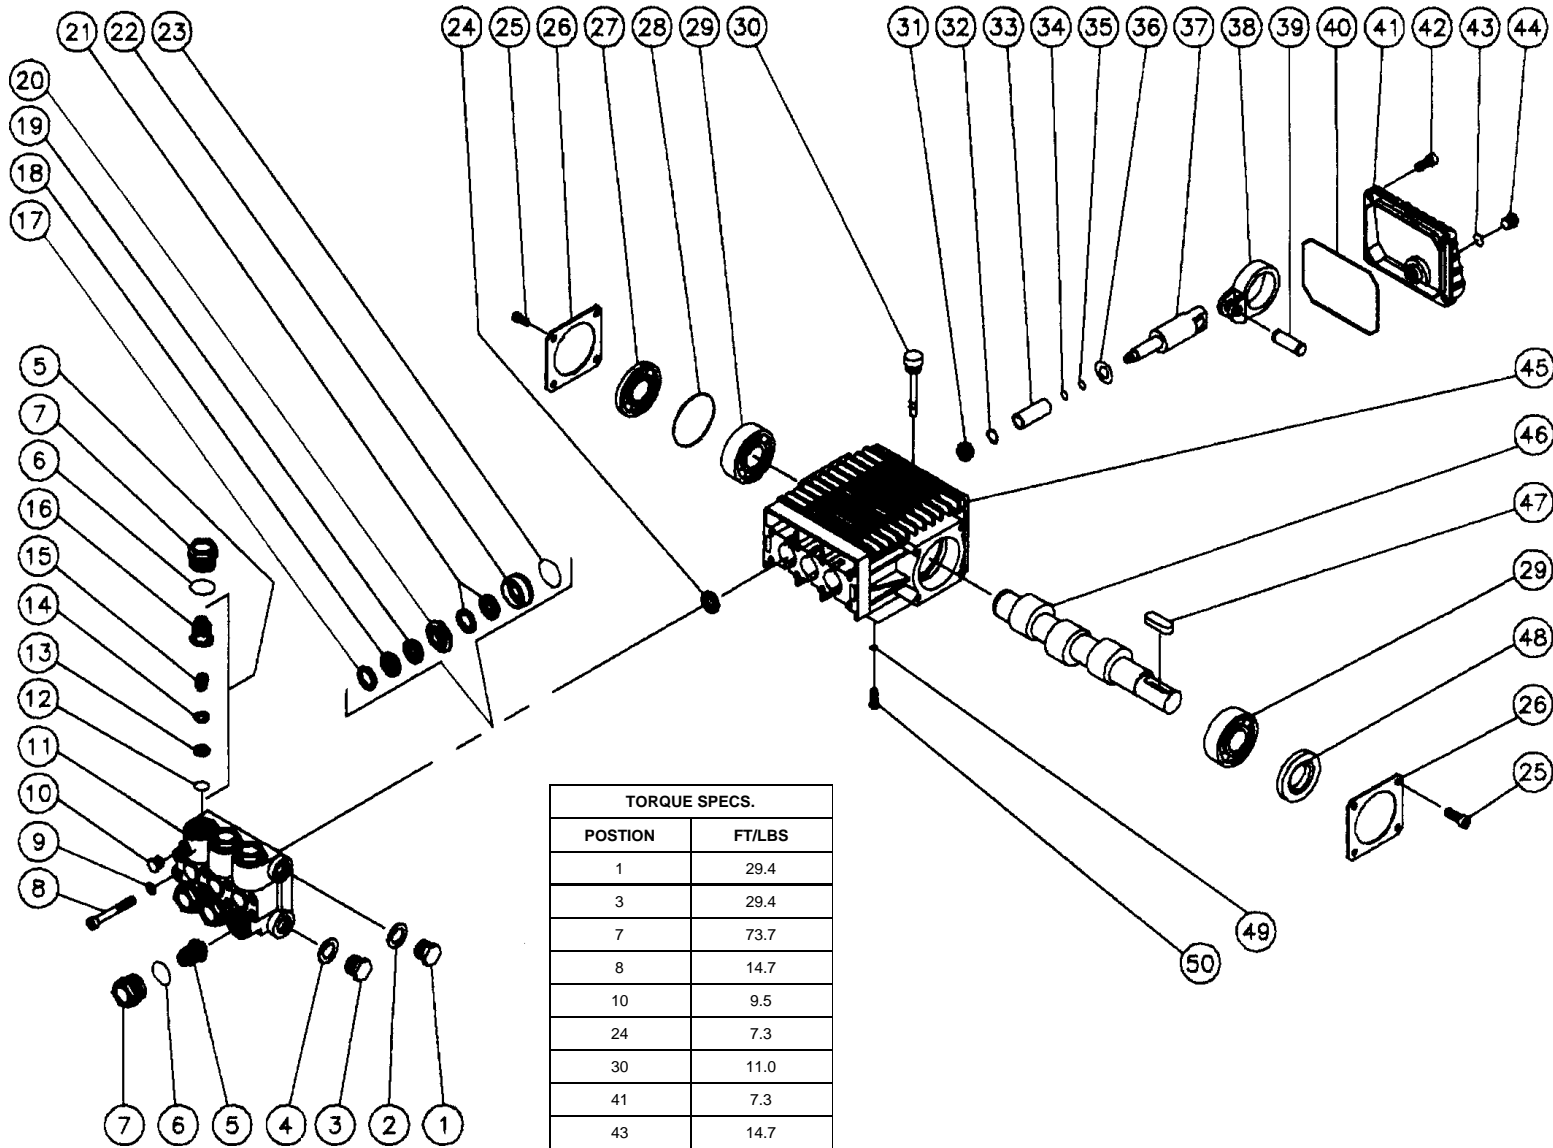

Mi-T-M Pump Oil AW-4085-0016

Pump Oil Capacity:

14 oz.

Nozzle Size:

4.5

CM-2500-OMVB FRAME ASSEMBLY

OMCH027 / 102495DCE

CM-2500-OMVB FRAME ASSEMBLY

PUMP ASSEMBLY (3-0121)

TORQUE SPECS.	
POSTION	FT/LBS
1	29.4
3	29.4
7	73.7
8	14.7
10	9.5
24	7.3
30	11.0
41	7.3
43	14.7

OMPMP018 / 110195BAR

PUMP ASSEMBLY (3-0121)								
REF. #	DESCRIPTION	PART #	QTY.		REF. #	DESCRIPTION	PART #	QTY.
1	Hex Plug	39-0018	1		27	Oil Level Indicator / Spacer	46-0574	1
2	Washer	28-0600	1		28	O-ring	25-0060	1
3	Hex Plug	39-0019	1		29	Ball Bearing	48-0050	1
4	Washer	28-0601	1		30	Oil Dipstick	46-0143	1
5	Valve Assy. (12-16) (See 70-0028)	N/A Sep.	6		31	Nut	46-0168	3
6	O-ring	25-0012	6		32	Washer	46-0166	3
7	Valve Plug	39-0071	6		33	Plunger	46-0603	3
8	Bolt	27-8439	8		34	O-ring	25-0045	3
9	Lockwasher	29-0154	8		35	Back-up Ring	25-0143	3
10	Hex Plug	39-0032	1		36	Flinger Washer	28-1018	3
11	Pump Manifold-Brass 18mm	46-0614	1		37	Piston Guide	46-0573	3
12	O-ring (See 70-0028)	N/A	6		38	Connecting Rod	46-0572	3
13	Valve Seat (See 70-0028)	N/A	6		39	Pin for Connecting Rod	43-0079	3
14	Valve Plate (See 70-0028)	N/A	6		40	O-ring	25-0317	1
15	Valve Spring (See 70-0028)	N/A	6		41	Crankcase cover	46-0571	1
16	Valve Cage (See 70-0028)	N/A	6		42	Bolt	27-8401	5
17	Head Ring (See 852-0114)	N/A	3		43	O-ring	25-0014	1
18	V-Packing (See 852-0114)	N/A	3		44	Hex Plug	39-0017	1
19	Stop Ring Packing (See 852-0114)	N/A	3		45	Crankcase	46-0570	1
20	Intermediate Ring	46-0608	3		46	Crankcase Shaft	46-0601	1
21	Low Pressure Seal (See 852-0114)	N/A	3		47	Key	46-0602	1
22	Packing Retainer	46-0612	3		48	Oil Seal	46-0604	1
23	O-ring	25-0048	3		49	Lockwasher	29-0054	4
24	Oil Seal	26-0046	3		50	Bolt	27-8042	4
25	Bolt	27-8000	4			Valve Kit (6 each of 12-16)	70-0028	
26	Retainer / Oil Level / Spacer	46-0084	1			V-Packing Kit (3 each 17, 18, 19, & 21)	852-0114	