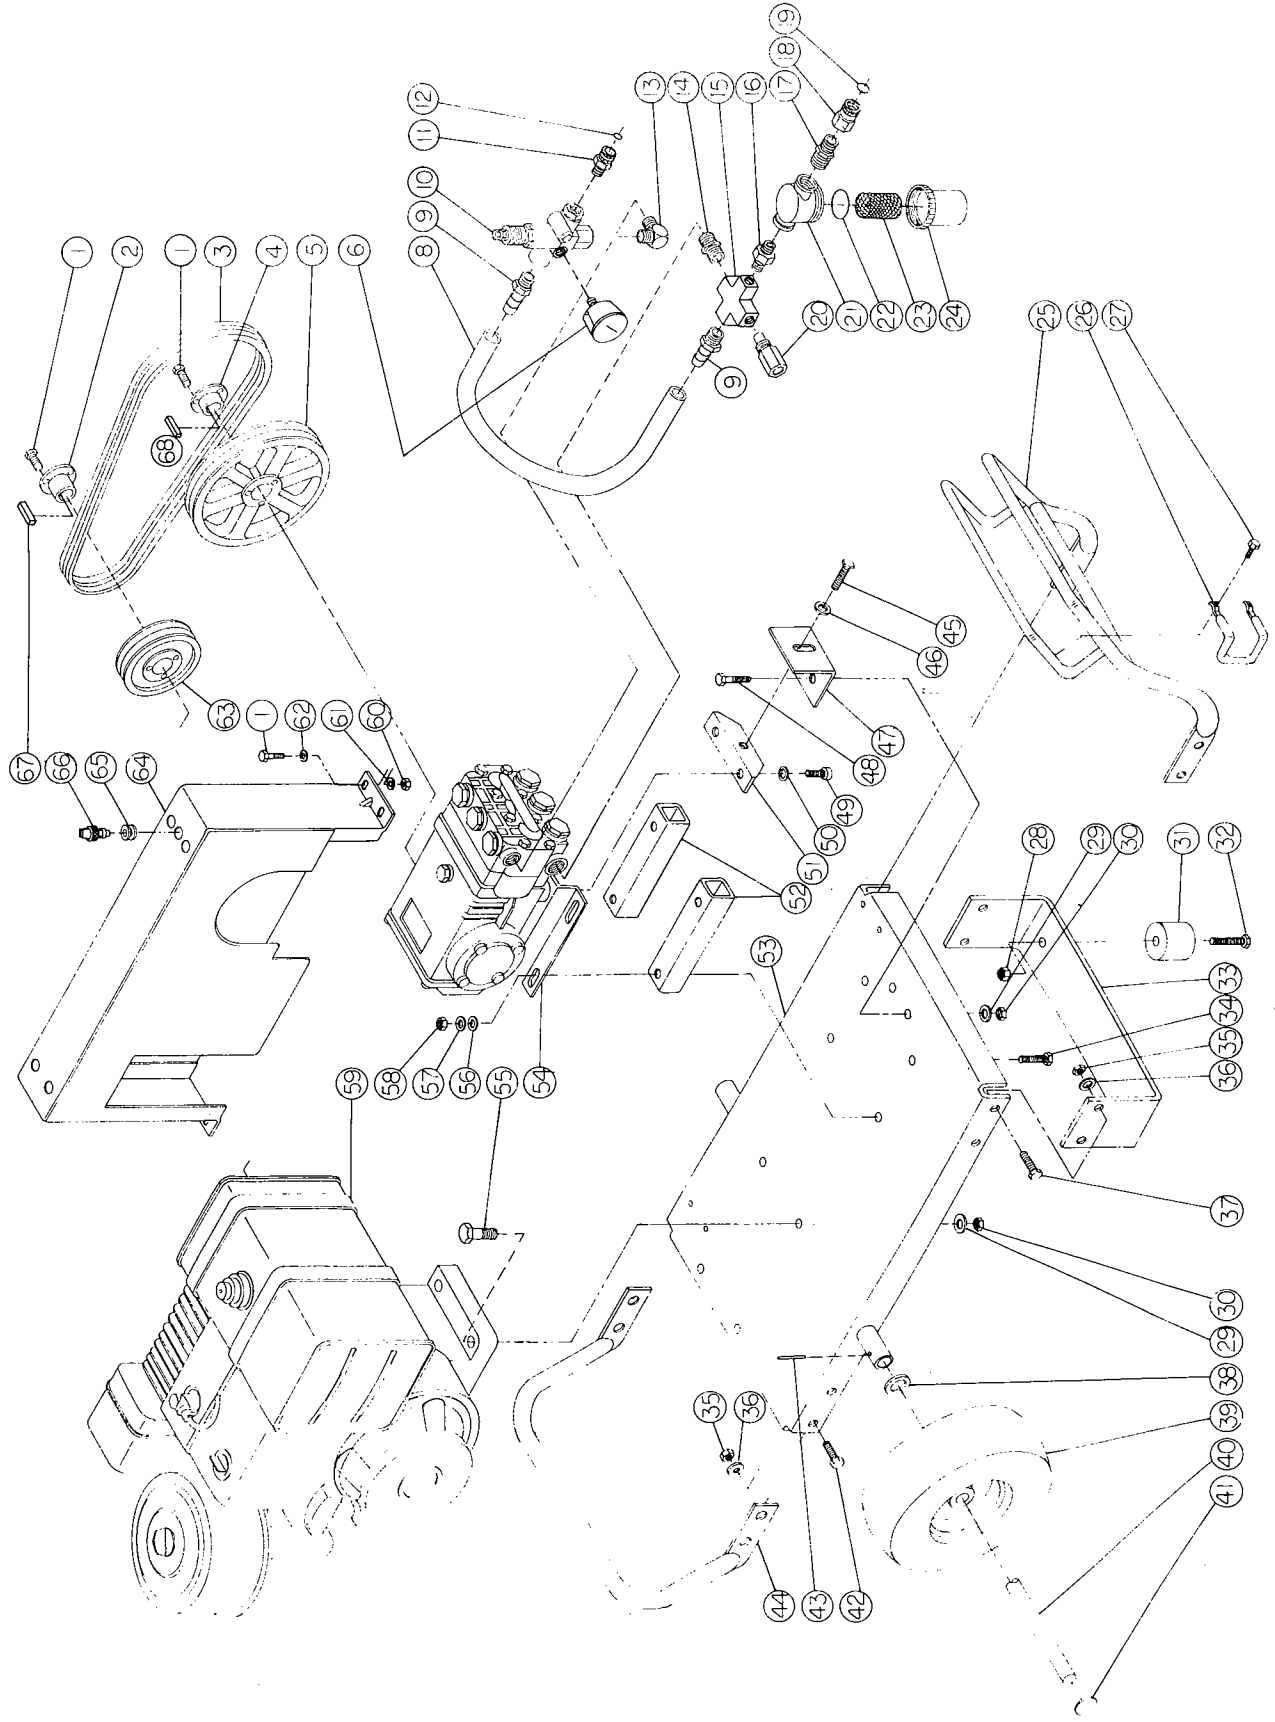

MODEL CW-3004-0MGB (NEW)

Ref. No.	Description	Part No.	Ref. No.	Description	Part No.
1	Bolt.....	27-0015	47	Tightener angle brace.....	13-0003
2	Bushing-engine shaft.....	9-0005	48	Bolt.....	27-0117
3	Belts.....	11-0009	49	Screw.....	27-8471
4	Bushing-pump shaft.....	9-0017	50	Lockwasher.....	29-0055
5	Sheave-pump.....	10-0040	51	Pump tightener angle with nut.....	13-0050
6	Pressure gauge.....	22-0107	52	Pump mounts.....	13-0028
8	Bypass hose.....	15-0035	53	Base plate.....	5-0012
9	Hose barb-locking.....	23-0007	54	Pump complete.....	3-0011
10	Unloader valve complete.....	8-0032	55	Bolt.....	27-0070
11	Quick connect socket.....	17-0029	56	Flatwasher.....	28-0005
12	O-ring.....	25-0123	57	Lockwasher.....	29-0009
13	Elbow.....	24-0003	58	Hex nut.....	30-0008
14	Hex nipple.....	23-0012	59	Engine-11 H.P. Briggs & Stratton.....	1-0005
15	Cross-all female.....	23-0071	60	Hex nut.....	30-0002
16	Hex nipple.....	23-0082	61	Lockwasher.....	29-0006
17	Hex nipple.....	23-0026	62	Flatwasher.....	28-0002
18	Garden hose swivel.....	23-0021	63	Sheave-engine.....	10-0029
19	Garden hose gasket.....	26-0001	64	Beltguard.....	6-0001
20	Heat dump valve.....	22-0005	65	Grommet.....	33-0001
21	Strainer cap.....	19-0024	66	Nozzle, 0004.....	18-0028
22	Strainer gasket.....	26-0072	66	Nozzle, 1504.....	18-0029
23	Stainless steel screen.....	19-0015	66	Nozzle, 2504.....	18-0030
24	Strainer bowl.....	19-0025	66	Nozzle, 4004.....	18-0031
25	Strainer complete (includes items 21-24).....	19-0004	67	Key motor shaft.....	43-0039
26	Front handle.....	7-0010	68	Key pump shaft.....	43-0048
27	Wand holder.....	20-0181			
28	Hex washer head screw.....	27-3061			
29	Hex locknut.....	30-0157			
30	Lockwasher.....	29-0008			
31	Hex nut.....	30-0006			
32	Isolator.....	14-0008			
33	Bolt.....	27-0068			
34	Underbracket.....	13-0042			
35	Bolt.....	27-0173			
36	Hex nut.....	30-0004			
37	Lockwasher.....	29-0007			
38	Bolt.....	27-0067			
39	Flatwasher.....	28-0008			
40	Wheel.....	14-0006			
41	Axle.....	20-0007			
42	Hub cap.....	33-0018			
43	Bolt.....	27-0066			
44	Roll pin.....	43-0002			
45	Rear handle.....	7-0011			
46	Bolt-full thread.....	27-0576			
	Flatwasher.....	28-0023