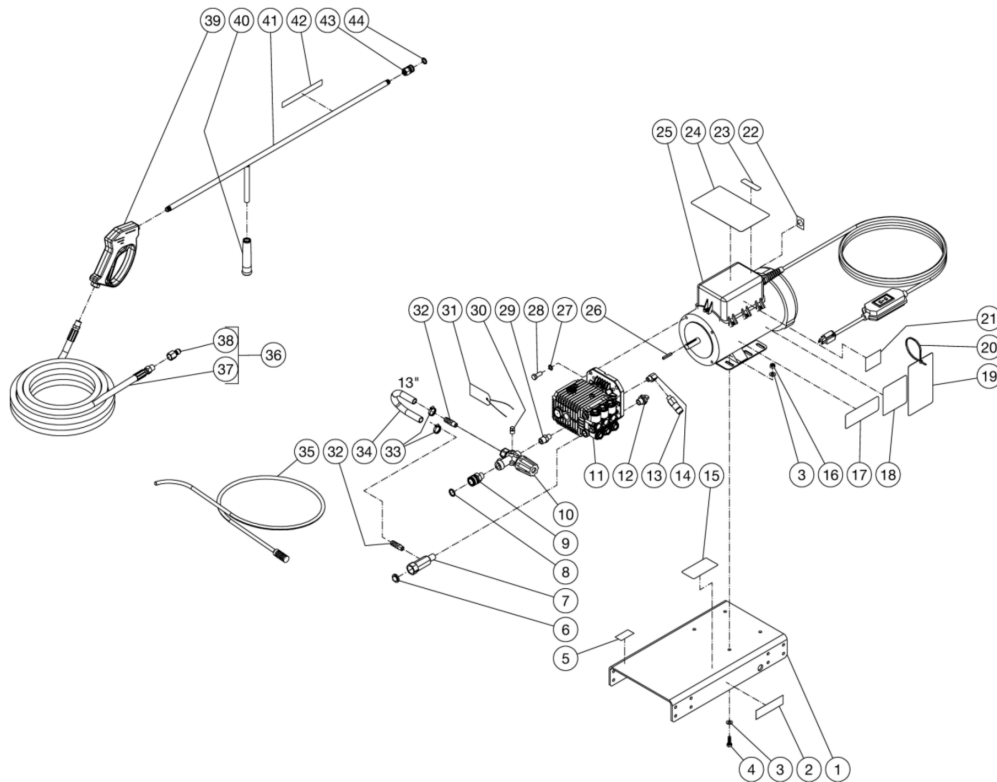

Search by Model - DC-1502-A0E1G / DC-1502-A0E1G-W (sn:0-99999999)

FRAME ASSEMBLY

<https://mitm.smartequip.net/mitm/#/library/tree/supplier?key=f9b9711a7af7ad9eb1011d1a1535ae208720e1ba&printnow=true>

Id	Item #	Description	Quantity	Rev	Comments
1	5-0362	BASEPLATE	1		
2	N/A	DECAL	1		
3	28-0003	WASHER	8		
4	27-0067	BOLT	4		
5	34-3553	DECAL - MADE IN USA	1		
6	19-0001	FILTER	1		
7	23-0515	INLET FITTING	1		
8	25-0123	O-RING	1		
9	17-0007	QUICK CONNECT SOCKET	1		
10	8-0361	UNLOADER	1		

Id	Item #	Description	Quantity	Rev	Comments
11	3-0408	PUMP	1		
12	22-0114	Heat Dump Valve	1		
13	22-0046	POP-OFF VALVE	1		
14	23-0014	ELBOW	1		
15	N/A	DECAL- SILVER STICKER	1		
16	30-0157	LOCKNUT	4		
17	N/A	DECAL - WARNING RISK OF INJECTION/EXPLOSION (SEE 71-1012)	1		
18	N/A	DECAL - CAUTION/IMPORTANT (SEE 71-1012)	1		
19	34-1035	TAG - WARNING RISK OF ELECTROCUTION	1		
20	33-0022	CABLE TIE	1		
21	34-2167	DECAL - LOGO	1		
21	N/A	DECAL - LOGO SEE DX OPTION	1		
22	N/A	DECAL-ON/OFF (SEE 71-1012)	1		
23	N/A	DECAL - WARNING POTABLE WATER (E/S) (SEE 71-1012)	1		
24	N/A	DECAL - WARNING RISK OF ELECTROCUTION (SEE 71-1012)	1		
25	851-0417	MOTOR ASSEMBLY	1		
26	43-0072	KEY	1		
27	29-0155	Lockwasher	4		
28	27-0117	BOLT	4		
29	24-0085	Nipple	1		
30	23-0238	PLUG	1		
31	34-1067	TAG - IMPORTANT OIL PLUG	1		
32	23-0120	HOSE BARB	2		
33	42-0011	HOSE CLAMP	2		
34	15-0007	HOSE *(TWO FEET REQUIRED)	1		
35	19-0233	DETERGENT HOSE	1		
36	851-0359	HOSE ASS'Y	1		
37	15-0138	HOSE	1		
38	17-0006	QUICK CONNECT	1		
39	16-0483	GUN	1		
40	7-0002	GRIP	1		
41	16-0418	WAND (INCLUDES GRIP & QUICK CONNECT)	1		
42	N/A	DECAL - RISK OF INJECTION (SEE 71-1012)	1		
43	17-0001	QUICK CONNECT	1		
44	25-0122	O-RING	1		