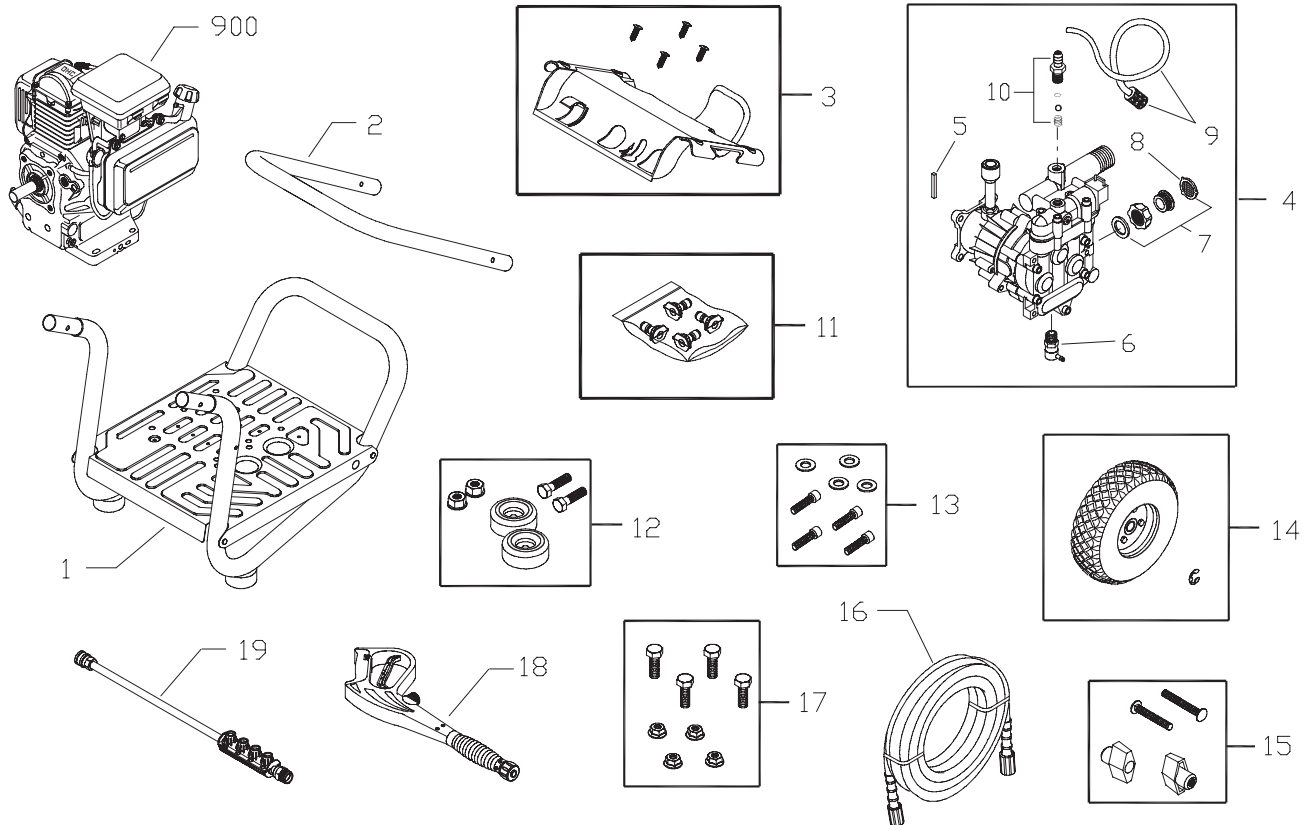

BRIGGS & STRATTON POWER PRODUCTS GROUP, LLC
JEFFERSON, WISCONSIN, U.S.A.

Manual No. 197147A Revision C (04/30/2008)

EXPLODED VIEW AND PARTS LIST - MAIN UNIT

Item	Part #	Description
1	197174GS	BASE, w/Mounts
2	B194567GS	HANDLE
3	197148GS	ASSY, Billboard w/Clips
	195964GS	Clips, Tree
4	198347GS	ASSY, Pump
5	23139DGS	Key
6	194298GS	Valve, Thermal Relief
7	190670GS	Kit, Water Inlet
8	B2384GS	Filter, Inlet
9	189971GS	Kit, Chemical Hose
10	190593GS	Kit, Chemical Injection
11	196020GS	KIT, Nozzles
	198841GS	Nozzle, Plastic, Soap
	195983NGS	Nozzle, QC, Red
	195983PGS	Nozzle, QC, Yellow
	195983RGS	Nozzle, QC, White
12	192310GS	KIT, Vibration Mount
13	192131GS	KIT, Pump Mounting Hardware
14	194509GS	KIT, Wheel
	191265GS	E-Ring

Item	Part #	Description
15	B2203GS	KIT, Handle Hardware
16	196006GS	HOSE
17	192318GS	KIT, Engine Mounting Hardware
18	199117GS	GUN
19	192199GS	EXTENSION, w/Nozzle Holder
900	§	ENGINE

Items Not Illustrated: