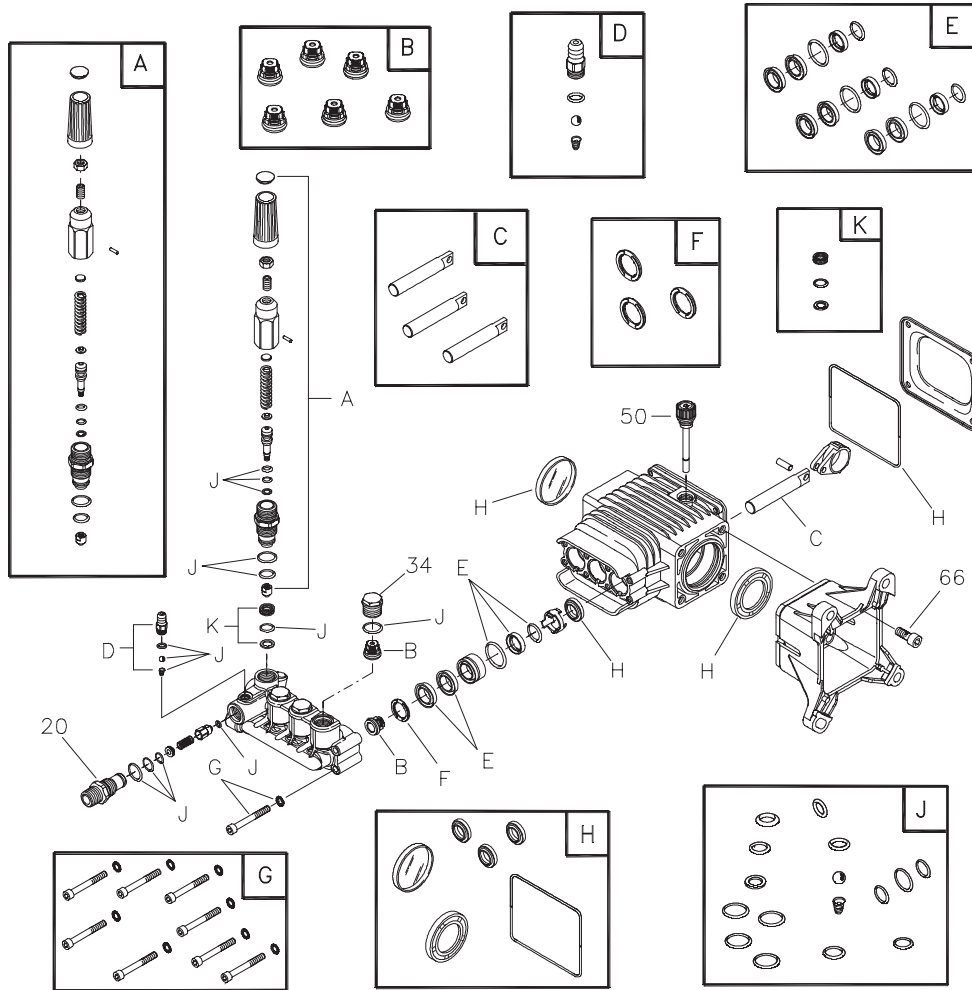

BRIGGS & STRATTON POWER PRODUCTS GROUP, LLC
JEFFERSON, WISCONSIN, U.S.A.

Manual No. 199215A
Revision I (01/31/2006)

EXPLODED VIEW AND PARTS LIST - MAIN UNIT

Item	Part #	Description
1	B194424GS	BASE
2	B196133GS	HANDLE
3	B4805GS	HOSE
4	30809GS	GROMMET
5	195294GS	KIT, Engine Mounting Hardware
6	192132GS	KIT, Pump Mounting Hardware
7	199310GS	KIT, Garden Hose Inlet
8	95458GS	QUICK CONNECT
9	191265GS	E-RING
10	196233GS	KIT, Spray Tips
	195983AGS	Nozzle, QC, Red
	195983BGS	Nozzle, QC, Yellow
	195983CGS	Nozzle, QC, Green
	195983DGS	Nozzle, QC, White
	195851ZZGS	Nozzle, QC, Black
11	192796GS	KIT, Chemical Hose/Filter
12	196315GS	ASSY, Extension, QC
13	B1436BGS	GUN
14	192126GS	VINYL CAP
15	B2203GS	KIT, Handle Fastening

Item	Part #	Description
16	192310GS	KIT, Vibration Mount
17	194411GS	KIT, Wheel
18	194298GS	VALVE, Thermal
19	63281GS	KEY
20	199311GS	ASSY, Pump (see page 3)
900	§	ENGINE

Items Not Illustrated:

191267RGS	AXLE
199215GS	MANUAL, Operator's
BB3061BGS	OIL BOTTLE
199711GS	KIT, Decals, Srv

EXPLODED VIEW AND PARTS LIST - PUMP

Item	Part #	Description
20	198851GS	INJTR, Detergent 3/8NPT
34	198850GS	PLUG
50	198849GS	CAP, Oil Dispstick
66	198297GS	SCREW, M8 x 20
A	198736GS	KIT, UNLOADER
B	198843GS	KIT, VALVES
C	198844GS	KIT, PISTON
D	192914GS	KIT, HOSE TAIL
E	198845GS	KIT, WATER SEALS
F	198848GS	KIT, SUPPORT RING
G	198852GS	KIT, PUMP HEAD HARDWARE
H	198846GS	KIT, OIL SEALS
J	198847GS	KIT, O-RINGS
K	198158GS	KIT, SEAT