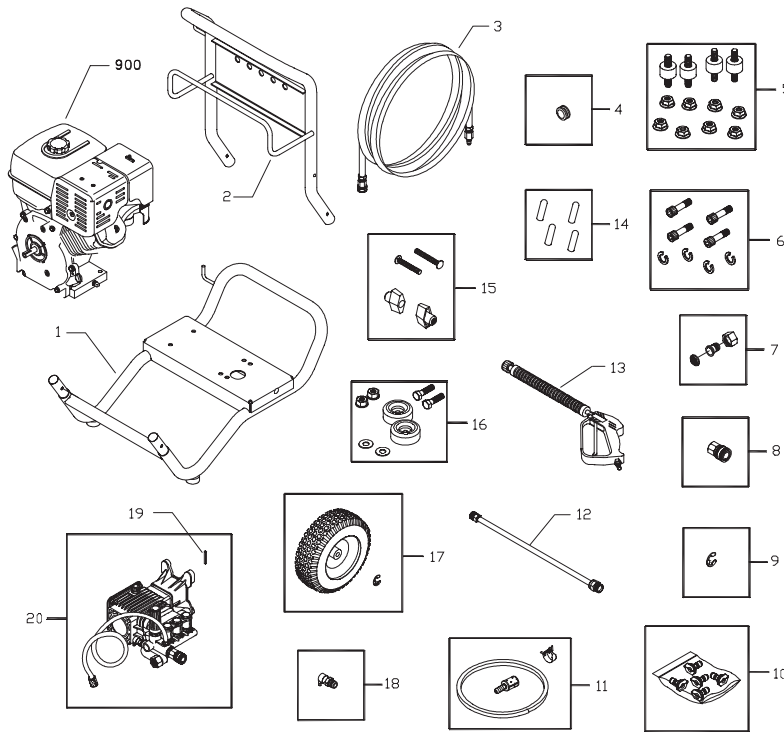

BRIGGS & STRATTON POWER PRODUCTS GROUP, LLC
JEFFERSON, WISCONSIN, U.S.A.

Manual No. 199215A
Revision I (01/31/2006)

EXPLODED VIEW AND PARTS LIST - MAIN UNIT

Item	Part #	Description
1	B194424GS	BASE
2	B196133GS	HANDLE
3	B4805GS	HOSE
4	30809GS	GROMMET
5	195294GS	KIT, Engine Mounting Hardware
6	192132GS	KIT, Pump Mounting Hardware
7	199310GS	KIT, Garden Hose Inlet
8	95458GS	QUICK CONNECT
9	191265GS	E-RING
10	196233GS	KIT, Spray Tips
	195983AGS	Nozzle, QC, Red
	195983BGS	Nozzle, QC, Yellow
	195983CGS	Nozzle, QC, Green
	195983DGS	Nozzle, QC, White
	195851ZZGS	Nozzle, QC, Black
11	192796GS	KIT, Chemical Hose/Filter
12	196315GS	ASSY, Extension, QC
13	B1436BGS	GUN
14	192126GS	VINYL CAP
15	B2203GS	KIT, Handle Fastening

Item	Part #	Description
16	192310GS	KIT, Vibration Mount
17	194411GS	KIT, Wheel
18	194298GS	VALVE, Thermal
19	63281GS	KEY
20	199311GS	ASSY, Pump (see page 3)
900	§	ENGINE

Items Not Illustrated:

191267RGS	AXLE
199215GS	MANUAL, Operator's
BB3061BGS	OIL BOTTLE
199711GS	KIT, Decals, Srv

EXPLODED VIEW AND PARTS LIST - PUMP

Item	Part #	Description
20	198851GS	INJTR, Detergent 3/8NPT
34	198850GS	PLUG
50	198849GS	CAP, Oil Dispstick
66	198297GS	SCREW, M8 x 20
A	198736GS	KIT, UNLOADER
B	198843GS	KIT, VALVES
C	198844GS	KIT, PISTON
D	192914GS	KIT, HOSE TAIL
E	198845GS	KIT, WATER SEALS
F	198848GS	KIT, SUPPORT RING
G	198852GS	KIT, PUMP HEAD HARDWARE
H	198846GS	KIT, OIL SEALS
J	198847GS	KIT, O-RINGS
K	198158GS	KIT, SEAT

Items Not Illustrated:

B2384GS	FILTER, Inlet
194298GS	VALVE, Thermal Relief

Optional Accessories

Part #	Description
6039	PUMP SAVER
186452GS	FILTER, Inlet Bag of 10
6033	OIL BOTTLE, Pump

NOTE: Item letters A - K are service kits and include all parts shown within the box.