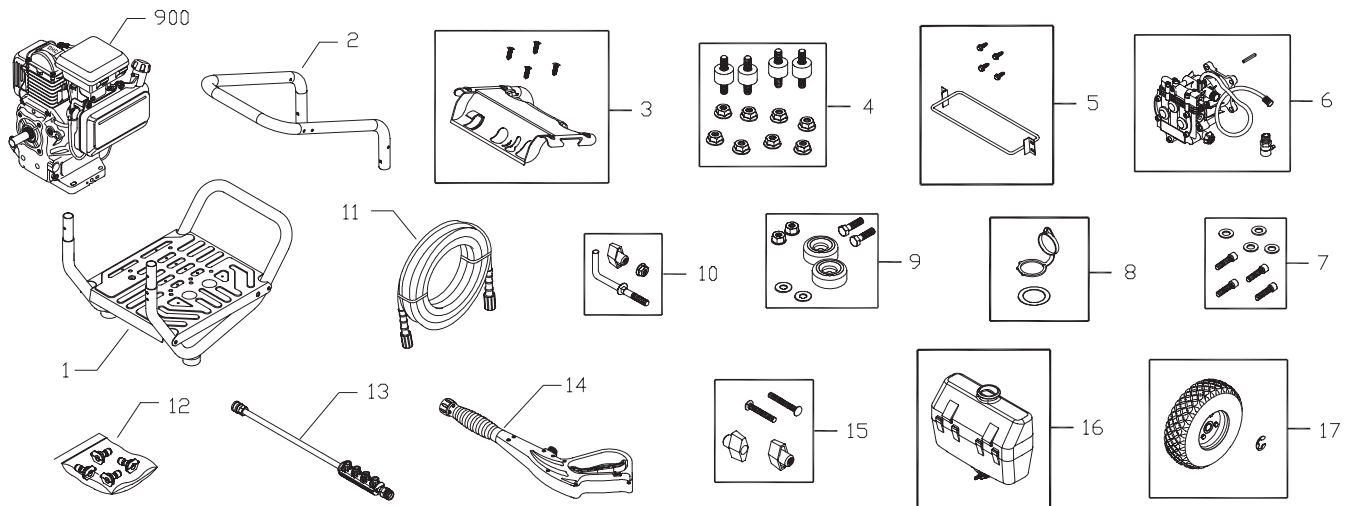

Exploded View and Parts List - Main Unit

Item	Part #	Description
1	203188GS	ASSY, Base
2	B201499GS	HANDLE
3	203174GS	KIT, Billboard Assy, w/Decal & Clips
	195964GS	Clips, Tree
4	192134GS	KIT, Engine Mounting Hardware
5	195856GS	KIT, Wireform
6	198347GS	ASSY, Pump
	194298GS	Valve, Thermal Relief
	23139DGS	Key
7	192131GS	KIT, Pump Mounting Hardware
8	202763GS	KIT, Cap, Chem Tank
9	192310GS	KIT, Vibration Mount
10	194264GS	KIT, Hook
11	196006GS	HOSE
12	202514GS	KIT, Nozzle
	198841GS	Nozzle, QC, Black
	195983WGS	Nozzle, QC, Red
	195983XGS	Nozzle, QC, Yellow
	195983ZGS	Nozzle, QC, White
13	192198GS	EXTENSION, w/Nozzle Holder
14	199117GS	GUN
15	B2203GS	KIT, Handle Fastening

Item	Part #	Description
16	199229GS	ASSY, Chem, Tank
	192980GS	Kit, Valve
17	194509GS	KIT, Wheel
	191265GS	E-Ring
900	§	ENGINE

Items Not Illustrated:

203830GS	MANUAL, Operator's
87815GS	GOGGLES
BB3061BGS	OIL BOTTLE
191267SGS	AXLE
194524GS	DECAL, Honda Choke
201787GS	DECAL, Honda Shroud
201819GS	DECAL, Honda Recoil
194256GS	KIT, Tag/Warning Srv

Exploded View and Parts List - Pump

Item	Part #	Description
19	190571GS	CAP, Oil
28	198102GS	MANIFOLD
45	190578GS	PIN
62	190581GS	CAP, 1/8
76	194298GS	THERMAL RELIEF
A	190594GS	KIT, UNLOADER
B	190670GS	KIT, WATER INLET
C	190669GS	KIT, BREATHER TUBE
D	193808GS	KIT, HEAD BRASS
E	193806GS	KIT, CHECK VALVES
F	190592GS	KIT, INLET CHECK
G	190593GS	KIT, CHEMICAL INJECTION
H	193807GS	KIT, SEAL SET
J	189971GS	KIT, CHEMICAL HOSE
K	193971GS	KIT, PIPE FITTING
L	193972GS	KIT, UNLOADER SEAT

Items Not Illustrated:

190585GS	OIL BOTTLE
B2384GS	FILTER, Inlet
186452GS	FILTER, Inlet, Bag of 10

Optional Accessories

6039	PUMP SAVER
6048	KIT, O-Ring

NOTE: Item letters A - L are service kits and include all parts shown within the box.