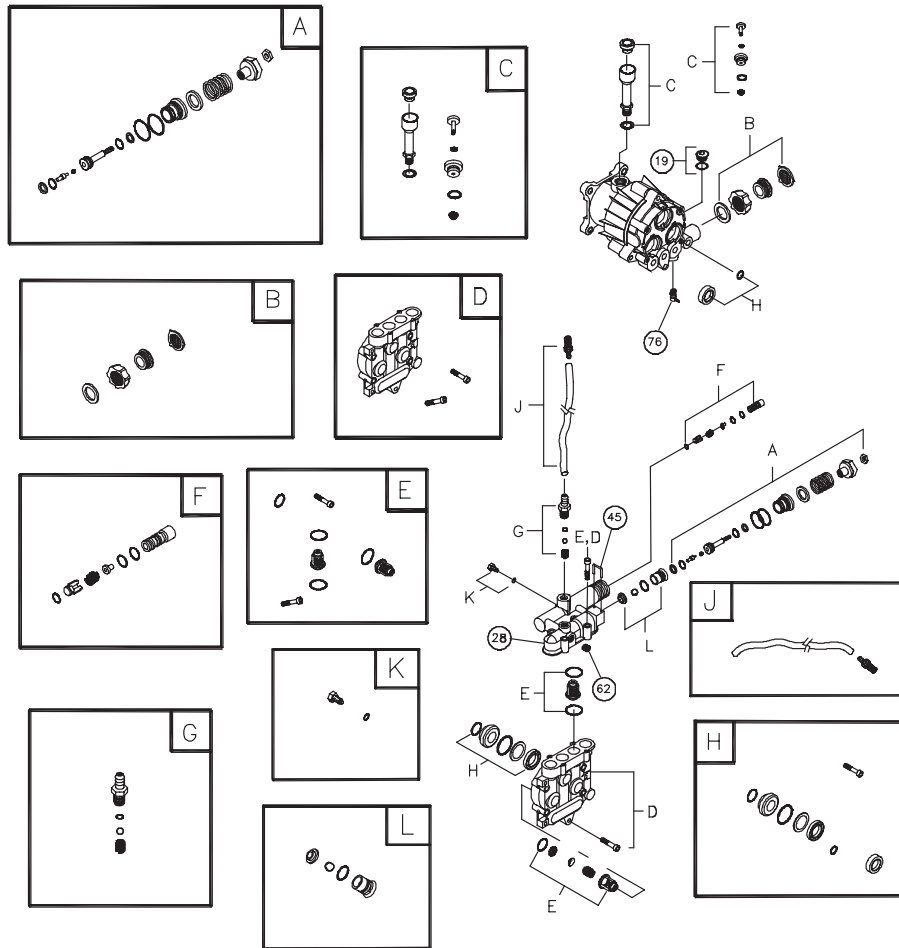

Exploded View and Parts List - Main Unit

Item	Part #	Description
1	203188GS	ASSY, Base
2	B201499GS	HANDLE
3	203174GS	KIT, Billboard Assy, w/Decal & Clips
	195964GS	Clips, Tree
4	192134GS	KIT, Engine Mounting Hardware
5	195856GS	KIT, Wireform
6	198347GS	ASSY, Pump
	194298GS	Valve, Thermal Relief
	23139DGS	Key
7	192131GS	KIT, Pump Mounting Hardware
8	202763GS	KIT, Cap, Chem Tank
9	192310GS	KIT, Vibration Mount
10	194264GS	KIT, Hook
11	196006GS	HOSE
12	202514GS	KIT, Nozzle
	198841GS	Nozzle, QC, Black
	195983WGS	Nozzle, QC, Red
	195983XGS	Nozzle, QC, Yellow
	195983ZGS	Nozzle, QC, White
13	192198GS	EXTENSION, w/Nozzle Holder
14	199117GS	GUN
15	B2203GS	KIT, Handle Fastening

Item	Part #	Description
16	199229GS	ASSY, Chem, Tank
	192980GS	Kit, Valve
17	194509GS	KIT, Wheel
	191265GS	E-Ring
900	§	ENGINE

Items Not Illustrated:

203830GS	MANUAL, Operator's
87815GS	GOGGLES
BB3061BGS	OIL BOTTLE
191267SGS	AXLE
194524GS	DECAL, Honda Choke
201787GS	DECAL, Honda Shroud
201819GS	DECAL, Honda Recoil
194256GS	KIT, Tag/Warning Srv

Exploded View and Parts List - Pump

Item	Part #	Description
19	190571GS	CAP, Oil
28	198102GS	MANIFOLD
45	190578GS	PIN
62	190581GS	CAP, 1/8
76	194298GS	THERMAL RELIEF
A	190594GS	KIT, UNLOADER
B	190670GS	KIT, WATER INLET
C	190669GS	KIT, BREATHER TUBE
D	193808GS	KIT, HEAD BRASS
E	193806GS	KIT, CHECK VALVES
F	190592GS	KIT, INLET CHECK
G	190593GS	KIT, CHEMICAL INJECTION
H	193807GS	KIT, SEAL SET
J	189971GS	KIT, CHEMICAL HOSE
K	193971GS	KIT, PIPE FITTING
L	193972GS	KIT, UNLOADER SEAT