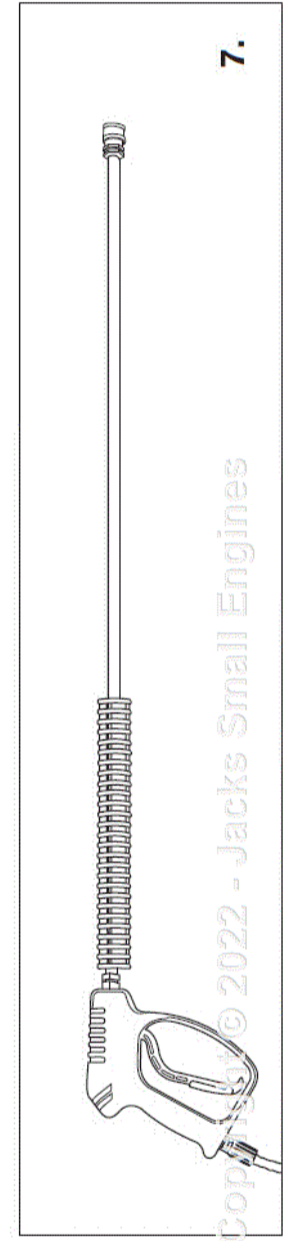

BE PE-4013HWPSCOMZ - 4000 PSI 4.0 GPM Parts List 1 Parts Diagram

Copyright © 2022 - Jacks Small Engines

Chat with us!

1	8560007NG	<u>FRAME, SS NO GUARD</u>	\$451.50
2	85510131	<u>ENGINE, GX3902QAA 389</u>	\$1,507.80
3	85149022B	<u>PUMP, ASSY, BOXED, CO</u>	\$747.60
4	85660036	<u>WHEEL, 13X5.00X6 MAG S</u>	\$63.00
5	85400005	<u>HOSE, SOAP 3 FT C/W F</u>	\$5.90
6	85210035	<u>NOZZLE SET, .035 W/MA</u>	\$32.84
7	85205026	<u>GUN, WAND COUP 900MM1</u>	\$77.70
8	85238153	<u>HOSE 50FT 3/8 S/B BL</u>	\$123.90