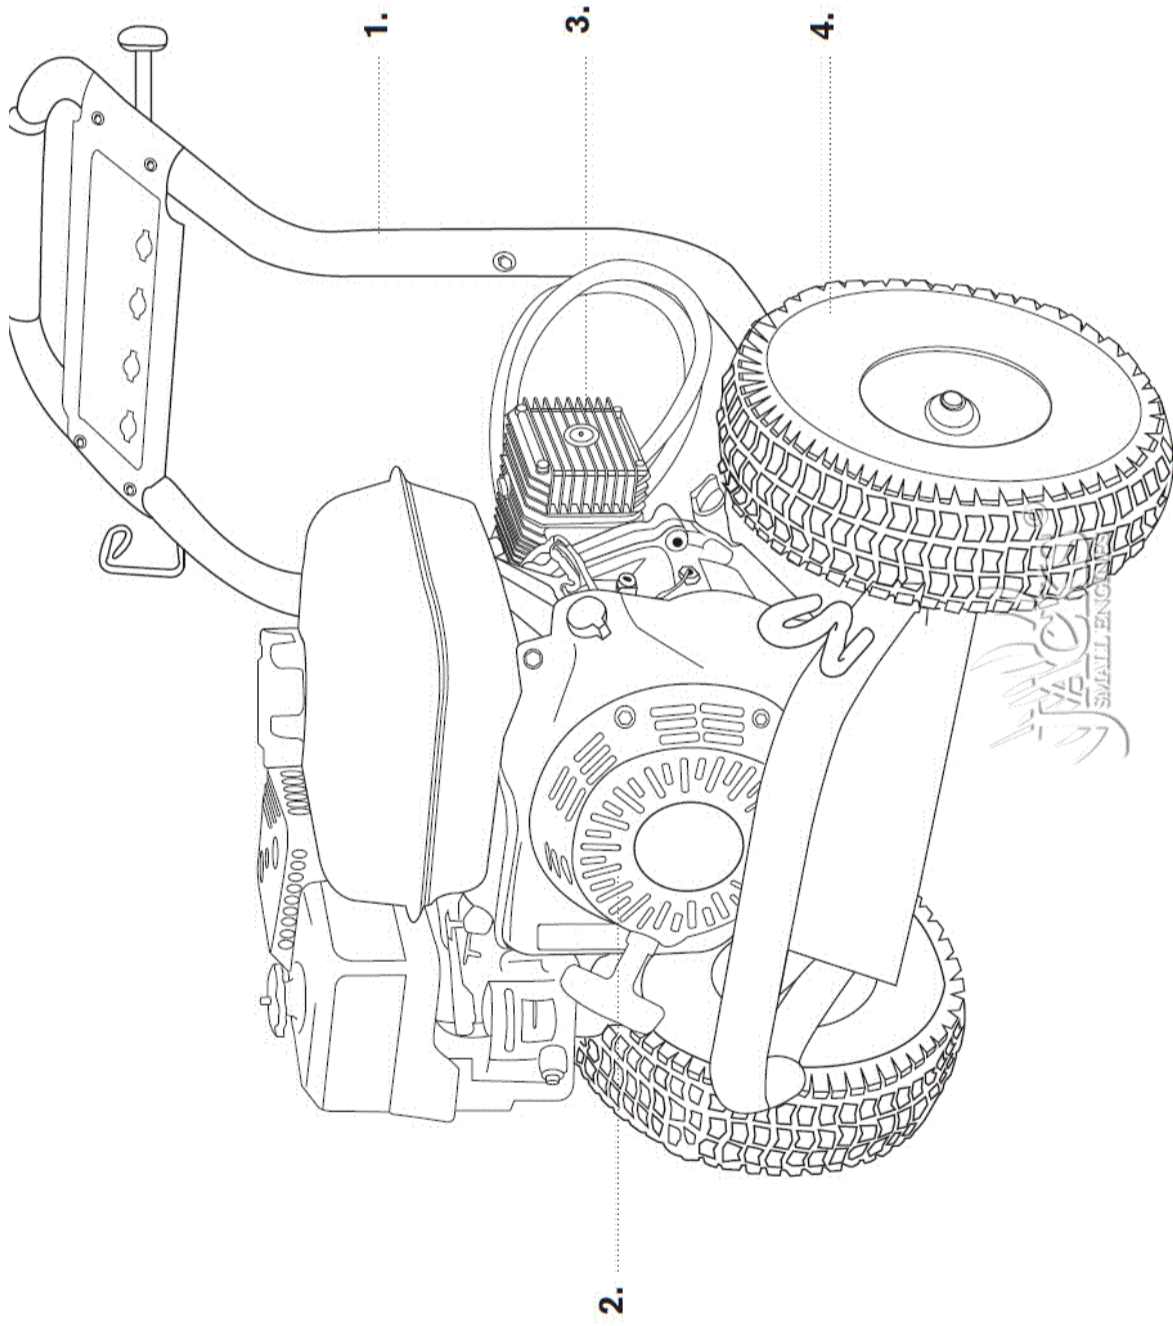

BE PE-4013HWPSCOMZ - 4000 PSI 4.0 GPM Parts List 1 Parts Diagram

Copyright © 2022 - Jacks Small Engines

Chat with us!

1	8560007NG	<u>FRAME, SS NO GUARD</u>	\$451.50
2	85510131	<u>ENGINE, GX3902QAA 389</u>	\$1,507.80
3	85149022B	<u>PUMP, ASSY, BOXED, CO</u>	\$747.60
4	85660036	<u>WHEEL, 13X5.00X6 MAG S</u>	\$63.00
5	85400005	<u>HOSE, SOAP 3 FT C/W F</u>	\$5.90
6	85210035	<u>NOZZLE SET, .035 W/MA</u>	\$32.84
7	85205026	<u>GUN, WAND COUP 900MM1</u>	\$77.70
8	85238153	<u>HOSE 50FT 3/8 S/B BL</u>	\$123.90