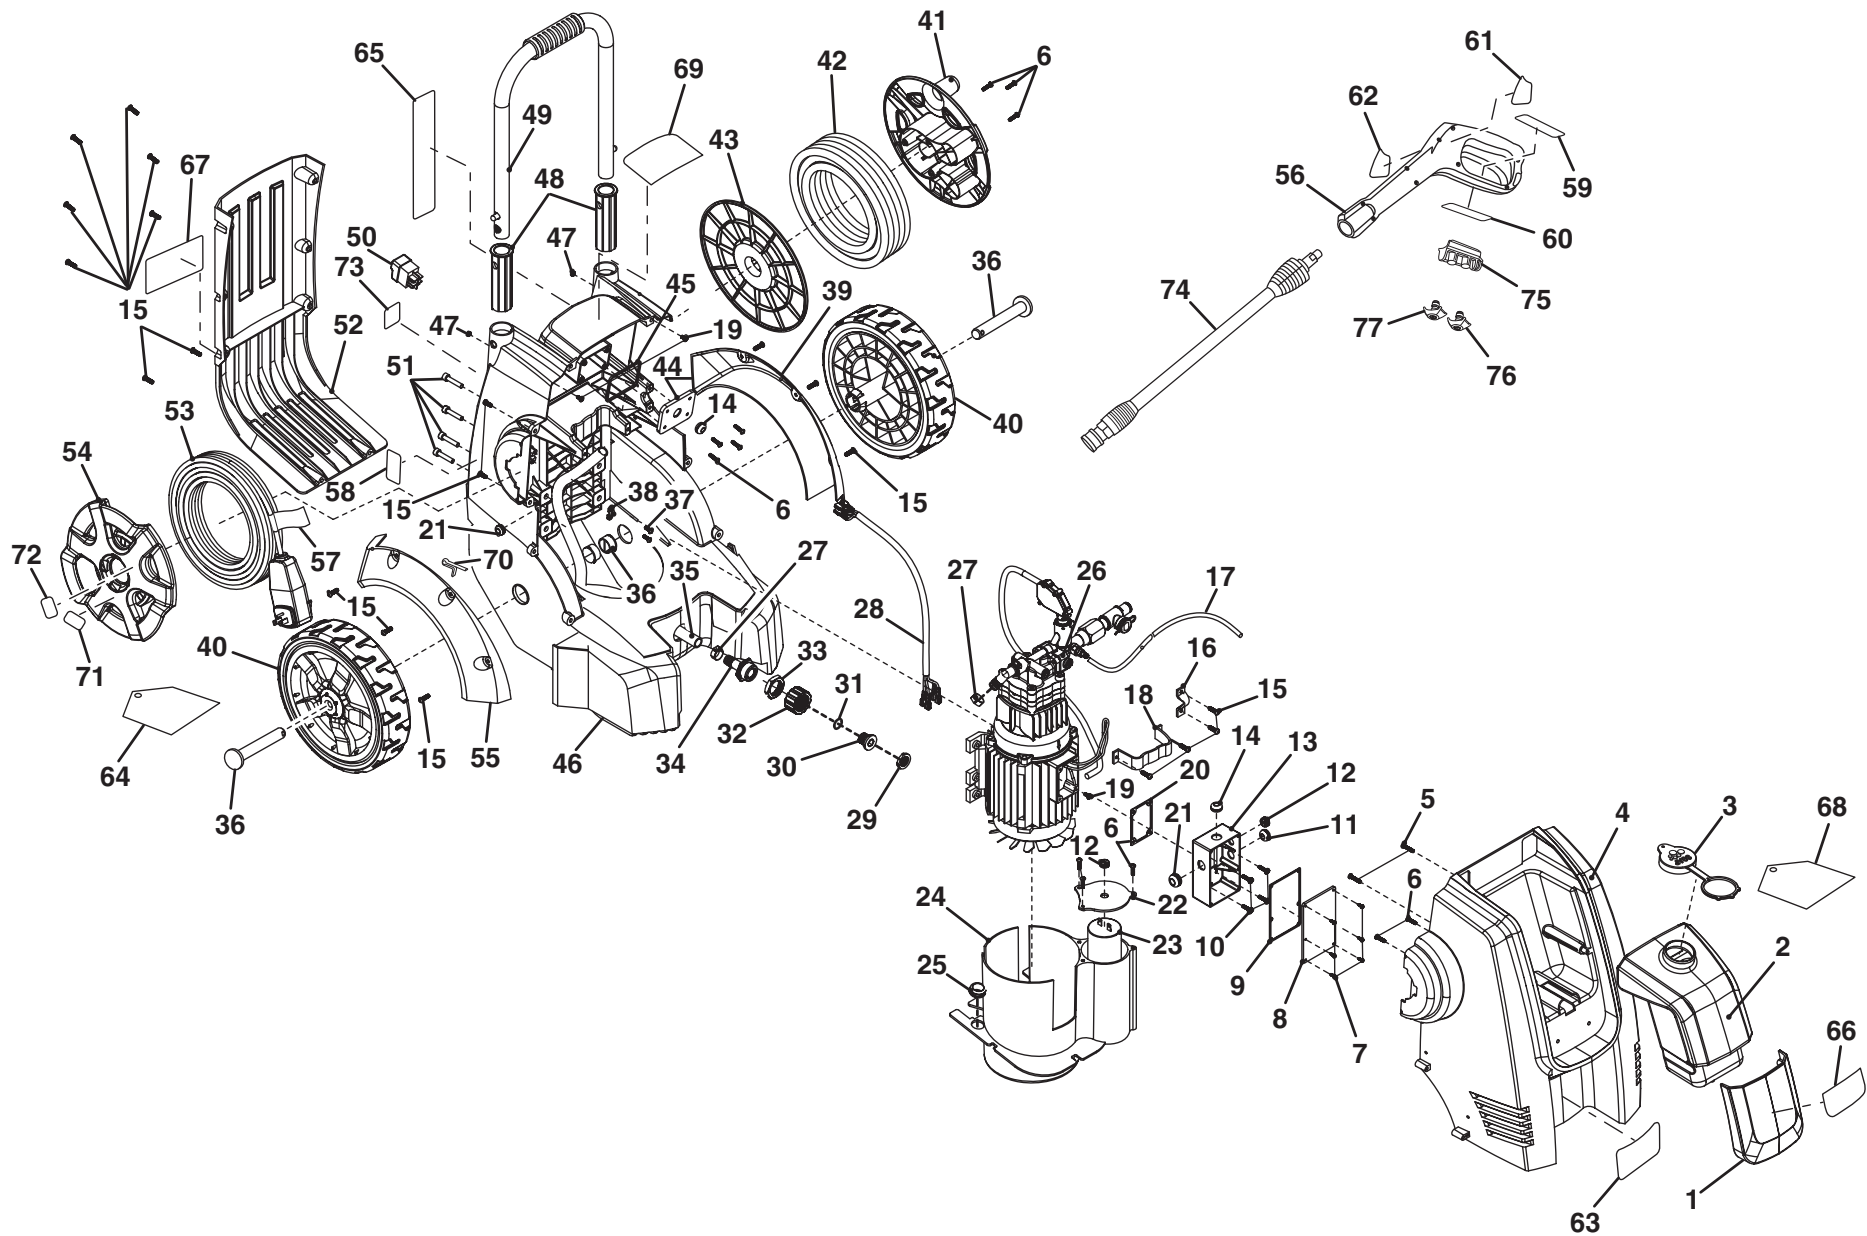

POWERSTROKE PRESSURE WASHER – MODEL NOS. PS171433

POWERSTROKE PRESSURE WASHER – MODEL NOS. PS171433

The model number will be found on a label attached to the housing. Always mention the model number in all correspondence regarding your **PRESSURE WASHER** or when ordering replacement parts.

PARTS LIST

KEY NO.	PART NUMBER	DESCRIPTION	QTY.	KEY NO.	PART NUMBER	DESCRIPTION	QTY.	KEY NO.	PART NUMBER	DESCRIPTION	QTY.
1	522034001	Tank Front Panel.....	1	31	570768004	O-Ring (13.5 x 1.8G).....	1	59	940654138	Trigger Handle Warning Label.....	1
2	580875002	Tank	1	32	310422002	Water Inlet Screw Nut.....	1	60	940779008	Trigger Handle Rating Label.....	1
3	518793005	Tank Cap.....	1	33	678903001	Lock Nut	1	61	940324019	Trigger Handle Warning Label (French/Spanish).....	1
4	522032001	Front Housing	1	34	310423001	Hose Connector.....	1	62	940870003	Trigger Handle Logo Label..	1
5	661427003	Screw (M4.2 x 25 mm).....	2	35	308835032	Water Inlet Hose	1	63	940779039	Performance Label	1
6	661427001	Screw (M4.2 x 15 mm).....	12	36	620599013	Axle	2	64	940971061	Power Cord Reel Hang Tag.....	1
7	661425003	Screw (M2.9 x 10 mm).....	6	37	661427004	Screw (M4.2 x 10 mm).....	2	65	940734075	Starting Label.....	1
8	522062001	Junction Box Cover	1	38	522051002	Cord Clamp	1	66	940705105	Front Logo Label.....	1
9	570445001	Junction Box Gasket	1	39	522031001	Right Fender	1	67	940707074	Danger Label	1
10	661403009	Screw (M4 x 10 mm).....	4	40	308451017	Wheel Assembly	2	68	940971062	Detergent Tank Hang Tag ...	1
11	561383012	Grommet (1).....	1	41	570471001	High Pressure Hose Reel Cover	1	69	940705106	Top Logo Label	1
12	561383015	Grommet (4).....	2	42	308835031	High Pressure Hose	1	70	678522012	Pin.....	2
13	522063001	Junction Box.....	1	43	570470001	High Pressure Hose Reel....	1	71	940758014	Power Cord Reel Unlock Label.....	1
14	561383013	Grommet (3).....	2	44	519813011	Switch Cover	1	72	940758015	Power Cord Reel Lock Label	1
15	661402006	Screw (M5 x 16 mm).....	18	45	570740021	Gasket.....	1	73	940734079	On/Off Switch Label	1
16	678905002	Clamp	1	46	522033001	Back Housing	1	74	308494036	Spray Wand	1
17	309029006	Detergent Hose.....	1	47	678827002	Lock Nut (M4)	2	75	570727009	Nozzle Holder	1
18	678905001	Pump Clamp.....	1	48	518477003	Handle Guide Bushing.....	2	76	308246004	25° Nozzle.....	1
19	661610005	Screw (M4 x 6 mm).....	3	49	308638020	Handle Assembly.....	1	77	308706010	Soap Nozzle.....	1
20	570740023	Gasket.....	1	50	760504007	Switch (20A).....	1	NOT SHOWN:			
21	561383014	Grommet (2).....	2	51	660481016	Screw (M6 x 20 mm).....	4	940604004	CA Prop. 65 Label.....	1	
22	522061001	Capacitor Box Cover	1	52	522036001	Back Shroud	1	940869003	Danger Hang Tag	1	
23	820270004	Capacitor	1	53	290426007	Power Cord.....	1	940617076	Support Manual Label	1	
24	522049002	Motor Cover.....	1	54	522035001	Power Cord Reel Cover.....	1	940921001	Support Label	1	
25	561383016	Grommet.....	1	55	522030001	Left Fender.....	1	988000013	Operator's Manual	1	
26	308833004	Motor Pump Assembly	1	56	308238002	Trigger Handle Assembly....	1				
27	678409005	Clamp	2	57	940869003	Danger Cord Wrap Label	1				
28	290606002	Inner Cable	1	58	940678155	Data Label.....	1				
29	678981001	Water Inlet Filter.....	1								
30	310423002	Water Inlet Screw.....	1