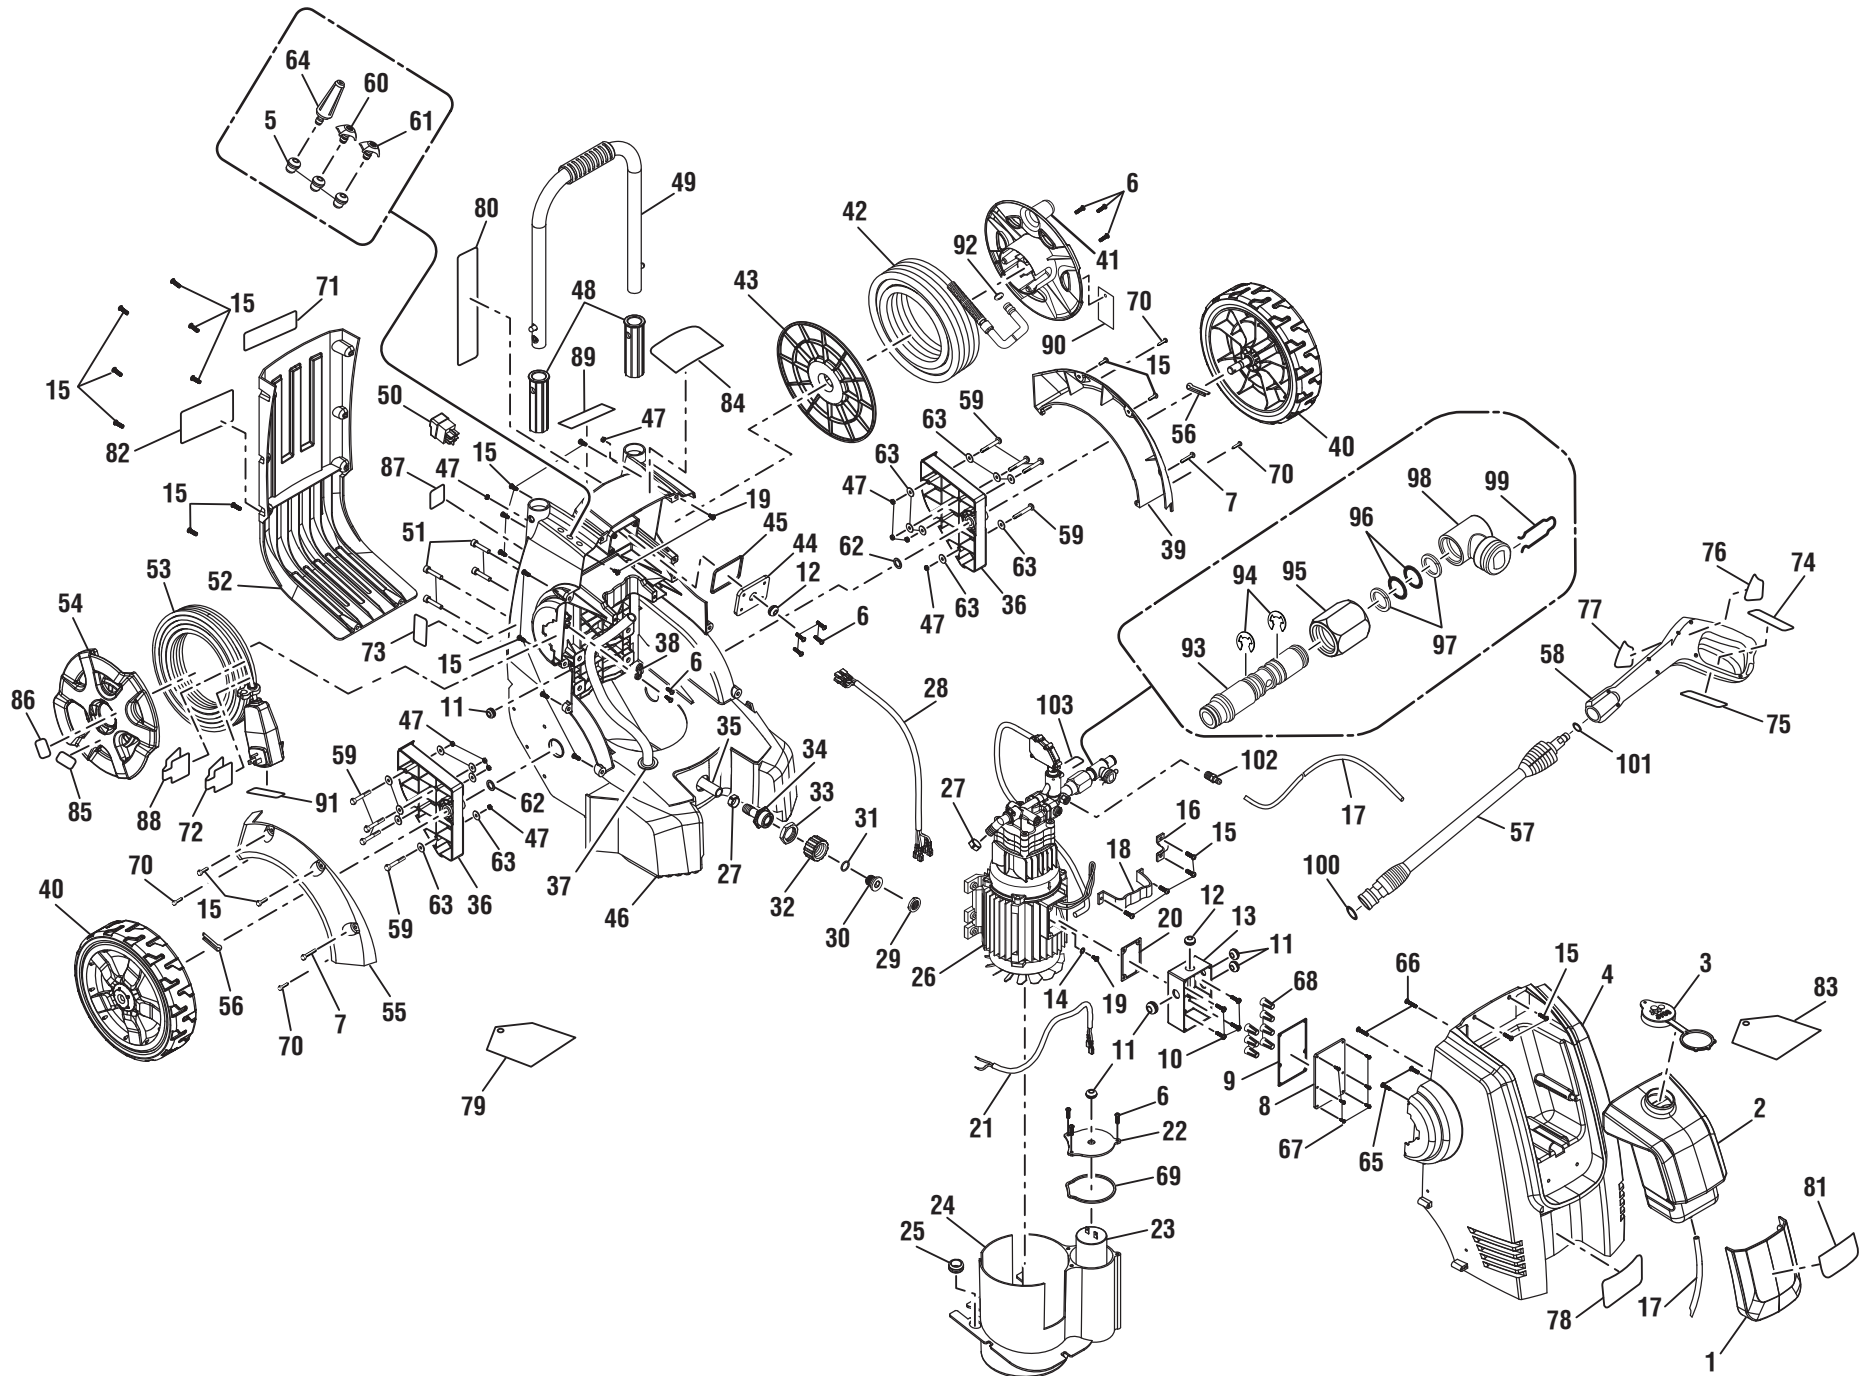

POWERSTROKE PRESSURE WASHER — MODEL NOS. PS171433D

POWERSTROKE PRESSURE WASHER – MODEL NOS. PS171433D

The model number will be found on a label attached to the housing. Always mention the model number in all correspondence regarding your **PRESSURE WASHER** or when ordering replacement parts.

PARTS LIST