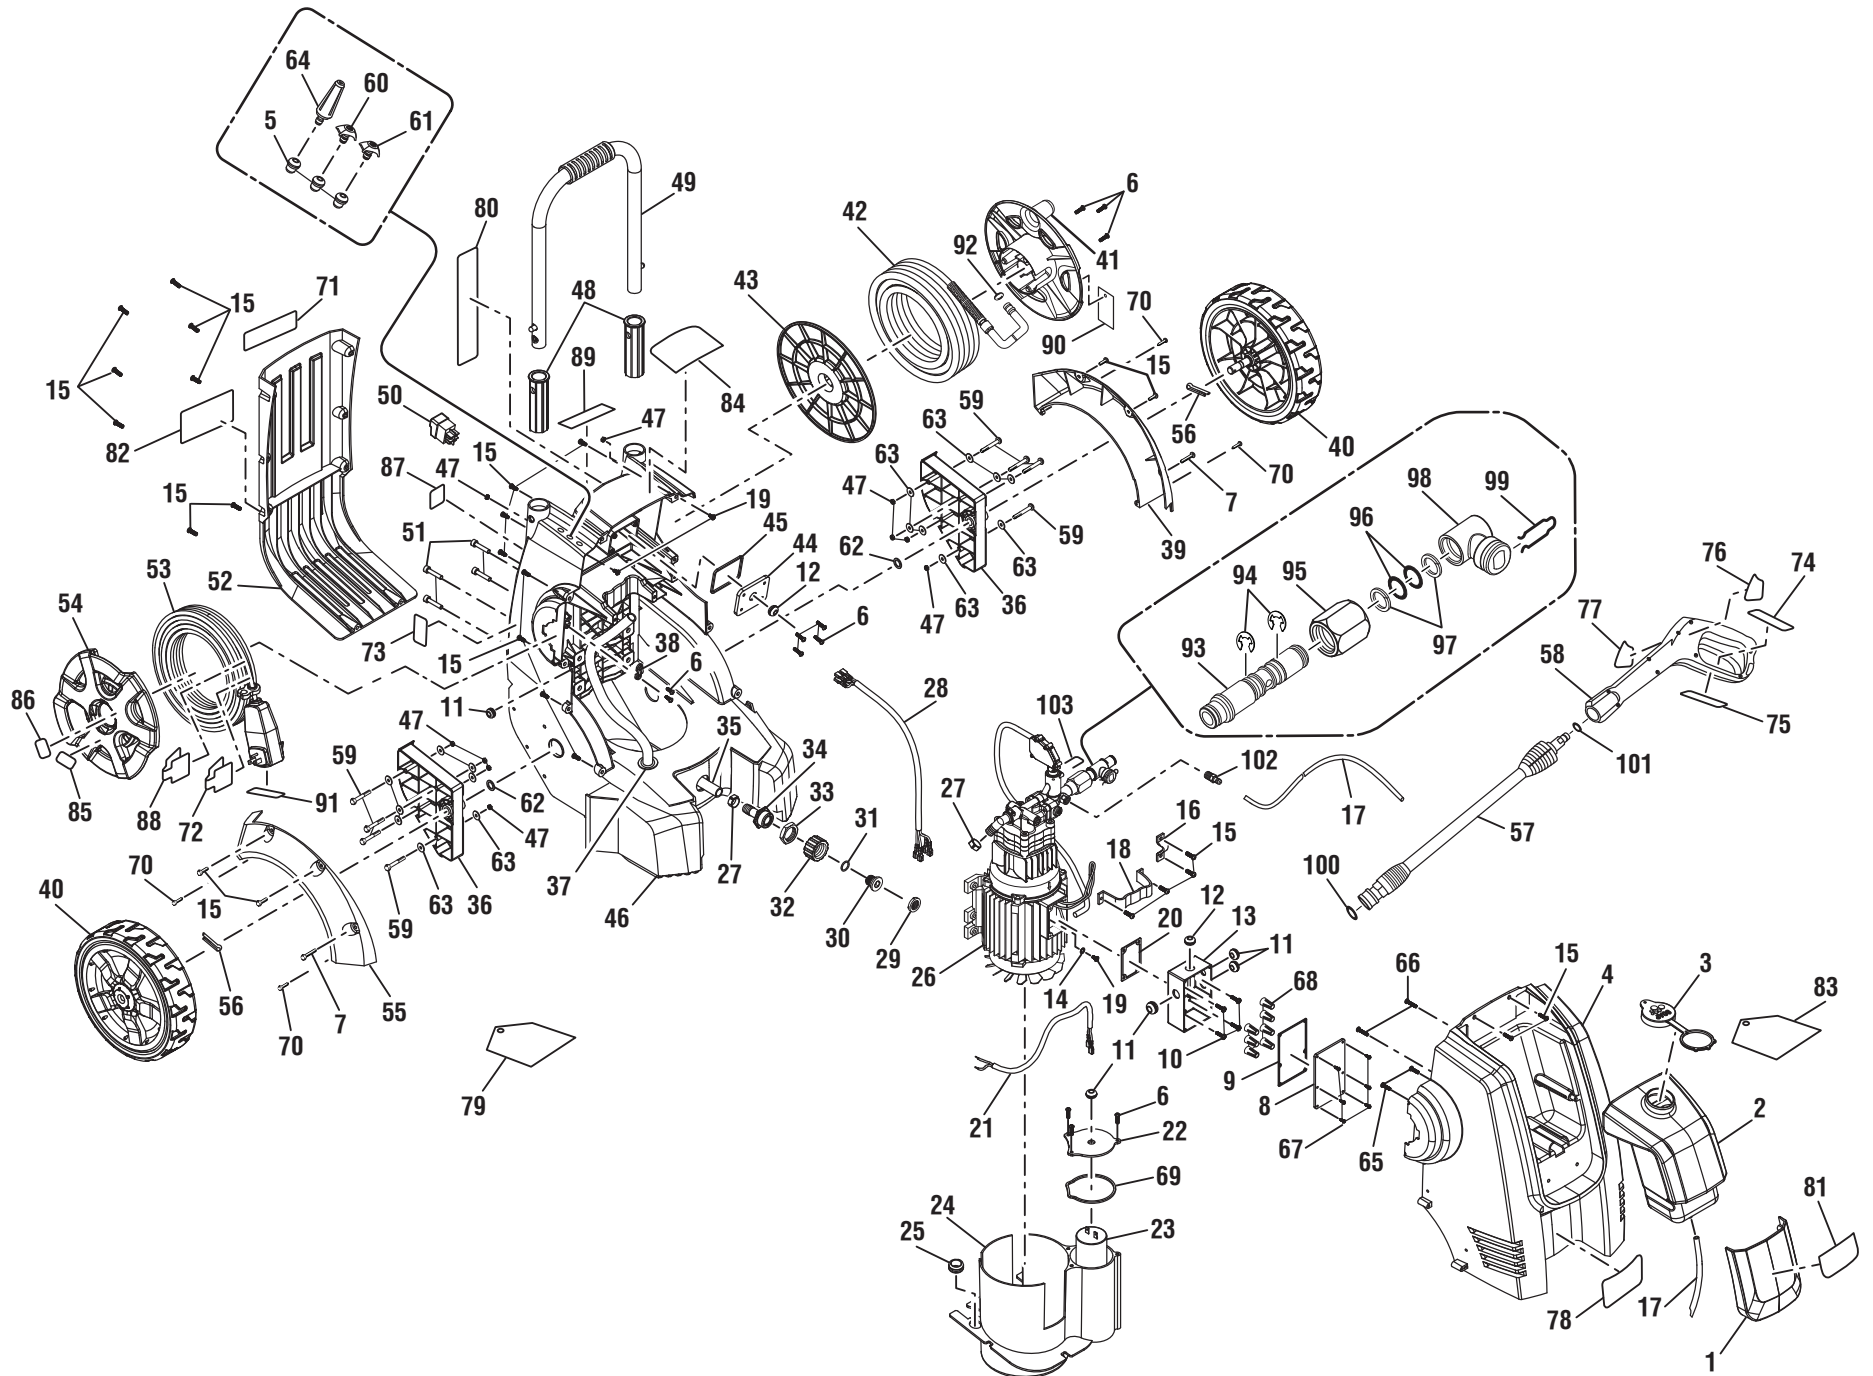

POWERSTROKE PRESSURE WASHER — MODEL NOS. PS171433D

POWERSTROKE PRESSURE WASHER — MODEL NOS. PS171433D

The model number will be found on a label attached to the housing. Always mention the model number in all correspondence regarding your **PRESSURE WASHER** or when ordering replacement parts.

PARTS LIST