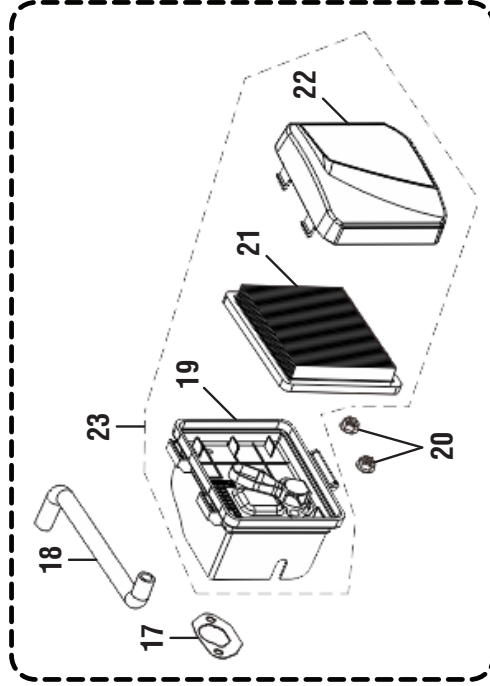

POWER STROKE PRESSURE WASHER — MODEL NO. PS80516B

Figure D  
Figura D