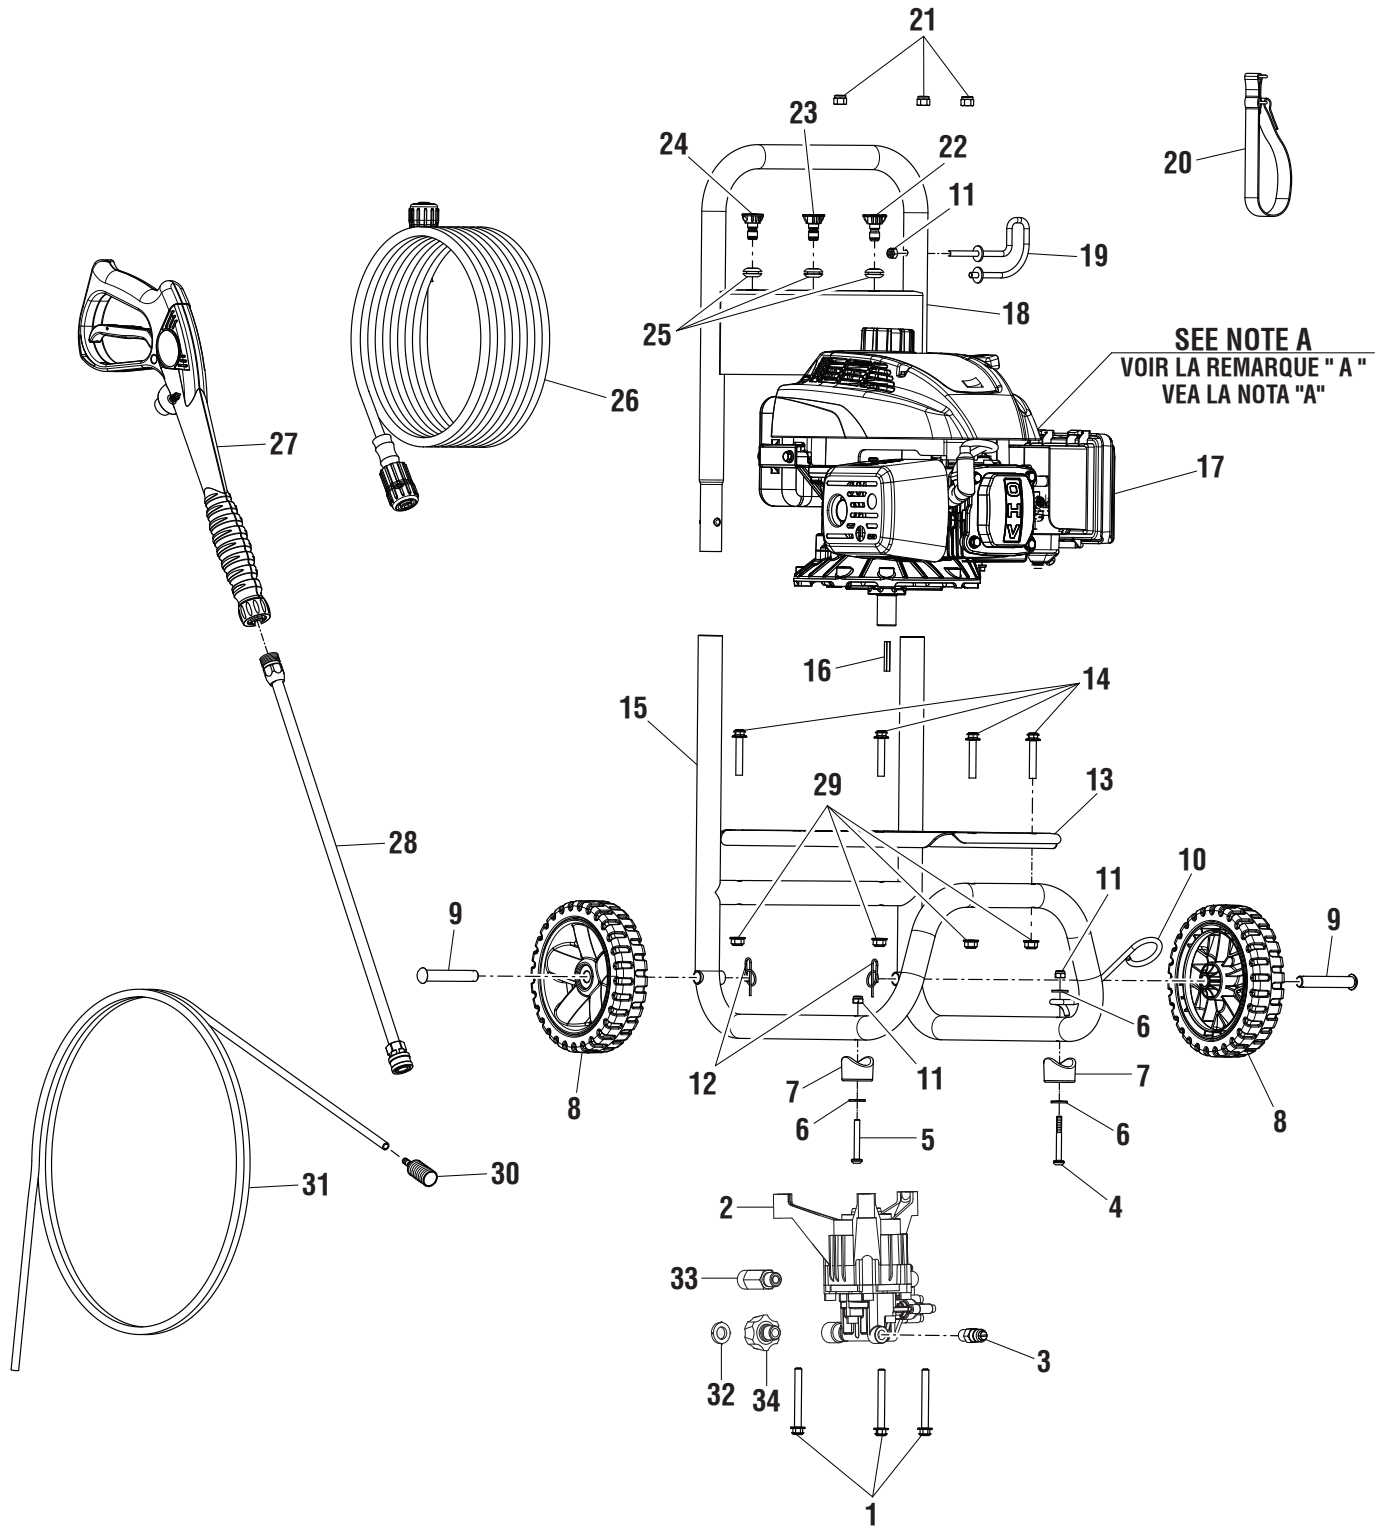

POWER STROKE PRESSURE WASHER – MODEL NO. PS80516B

Figure A
Figura A

POWER STROKE PRESSURE WASHER – MODEL NO. PS80516B

The model number will be found on a label attached to the engine plate. Always mention the model number in all correspondence regarding your **PRESSURE WASHER** or when ordering replacement parts.

FIGURE A PARTS LIST

KEY NO.	PART NUMBER	DESCRIPTION	QTY.	KEY NO.	PART NUMBER	DESCRIPTION	QTY.
1	661505006	Bolt (M8 x 70 mm, Flange Hd.).....	3	19	308316005	Trigger Wand Holder.....	1
2	308653050	Pump	1	20	310801001	Hose Storage Strap	1
3	678169004	Thermal Release Valve	1	21	678189001	Lock Nut (M8).....	3
4	660592006	Screw (1/4-20 x 2.2 in., Truss Hd.) ...	1	22	308700029	40° Nozzle	1
5	661501001	Screw (1/4-20 x 2 in., T30 Torx Hd.).	1	23	678304001	25° Nozzle	1
6	638128003	Washer (1/4 in.).....	3	24	308706011	Soap Nozzle	1
7	570554002	Foot	2	25	561383004	Nozzle Grommets.....	3
8	308603001	Wheel Assembly	2	26	308414001	25 ft. Hose	1
9	620490001	Axle.....	2	27	308760019	Trigger Handle	1
10	678243016	Wand Holder.....	1	28	308506006	Extension Wand.....	1
11	678016006	Lock Nut (1/4-20).....	3	29	678774001	Lock Nut (M8).....	4
12	678899006	Hitch Pin	2	30	308103015	Chemical Siphon Filter	1
13	638662028	Engine Plate.....	1	31	561399003	Chemical Siphon Tube.....	1
14	661505004	Bolt (M8 x 45 mm, Flange Hd.).....	4	32	308103003	Filter Screen.....	1
15	308412036	Main Frame Assembly	1	33	308862003	Outlet Tube	1
16	678041002	Output Shaft Key	1	34	308861003	Inlet Tube	1
17	309591105	Engine (RATO, 140 cc).....	1	Not Shown:			
18	308790051	Handle Assembly.....	1		990000524	Operator's Manual	

NOTE A: One World Technologies, Inc., will not provide engines as replacement parts. Engines are covered through the engine manufacturer's warranty. Consult the accompanying engine manual or contact our service department for assistance.