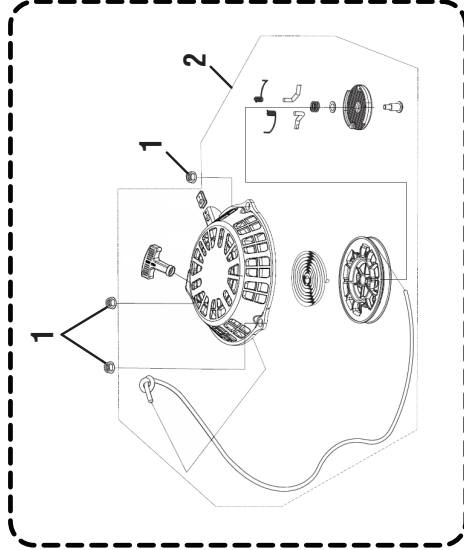

POWER STROKE PRESSURE WASHER — MODEL NO. PS80516B

Figure D  
Figura D