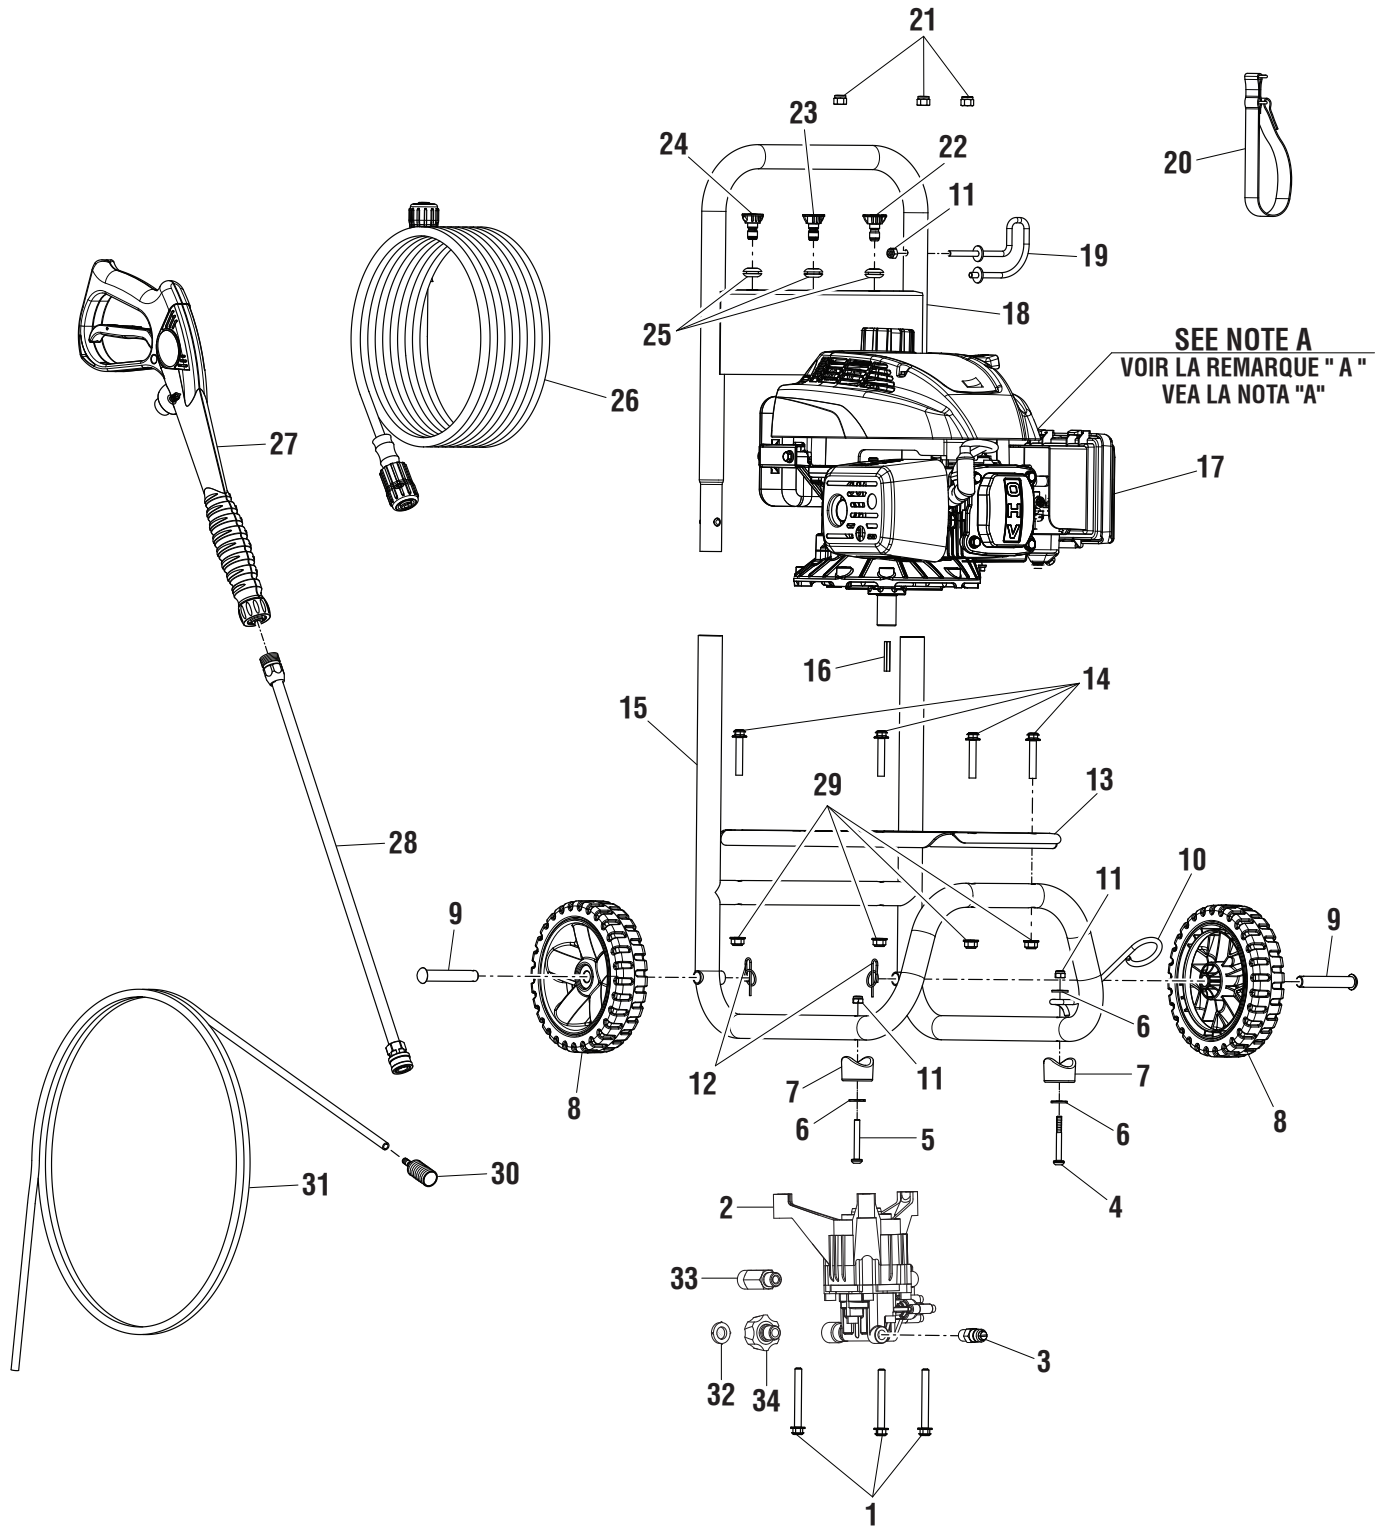

POWER STROKE PRESSURE WASHER – MODEL NO. PS80516B

Figure A
Figura A

POWER STROKE PRESSURE WASHER – MODEL NO. PS80516B

The model number will be found on a label attached to the engine plate. Always mention the model number in all correspondence regarding your **PRESSURE WASHER** or when ordering replacement parts.

FIGURE A PARTS LIST

KEY NO.	PART NUMBER	DESCRIPTION	QTY.	KEY NO.	PART NUMBER	DESCRIPTION	QTY.
1	661505006	Bolt (M8 x 70 mm, Flange Hd.).....	3	19	308316005	Trigger Wand Holder.....	1
2	308653050	Pump	1	20	310801001	Hose Storage Strap	1
3	678169004	Thermal Release Valve	1	21	678189001	Lock Nut (M8).....	3
4	660592006	Screw (1/4-20 x 2.2 in., Truss Hd.) ...	1	22	308700029	40° Nozzle	1
5	661501001	Screw (1/4-20 x 2 in., T30 Torx Hd.).	1	23	678304001	25° Nozzle	1
6	638128003	Washer (1/4 in.).....	3	24	308706011	Soap Nozzle	1
7	570554002	Foot	2	25	561383004	Nozzle Grommets.....	3
8	308603001	Wheel Assembly	2	26	308414001	25 ft. Hose	1
9	620490001	Axle.....	2	27	308760019	Trigger Handle	1
10	678243016	Wand Holder.....	1	28	308506006	Extension Wand.....	1
11	678016006	Lock Nut (1/4-20).....	3	29	678774001	Lock Nut (M8).....	4
12	678899006	Hitch Pin	2	30	308103015	Chemical Siphon Filter	1
13	638662028	Engine Plate.....	1	31	561399003	Chemical Siphon Tube.....	1
14	661505004	Bolt (M8 x 45 mm, Flange Hd.).....	4	32	308103003	Filter Screen.....	1
15	308412036	Main Frame Assembly	1	33	308862003	Outlet Tube	1
16	678041002	Output Shaft Key	1	34	308861003	Inlet Tube	1
17	309591105	Engine (RATO, 140 cc).....	1	Not Shown:			
18	308790051	Handle Assembly.....	1		990000524	Operator's Manual	

NOTE A: One World Technologies, Inc., will not provide engines as replacement parts. Engines are covered through the engine manufacturer's warranty. Consult the accompanying engine manual or contact our service department for assistance.