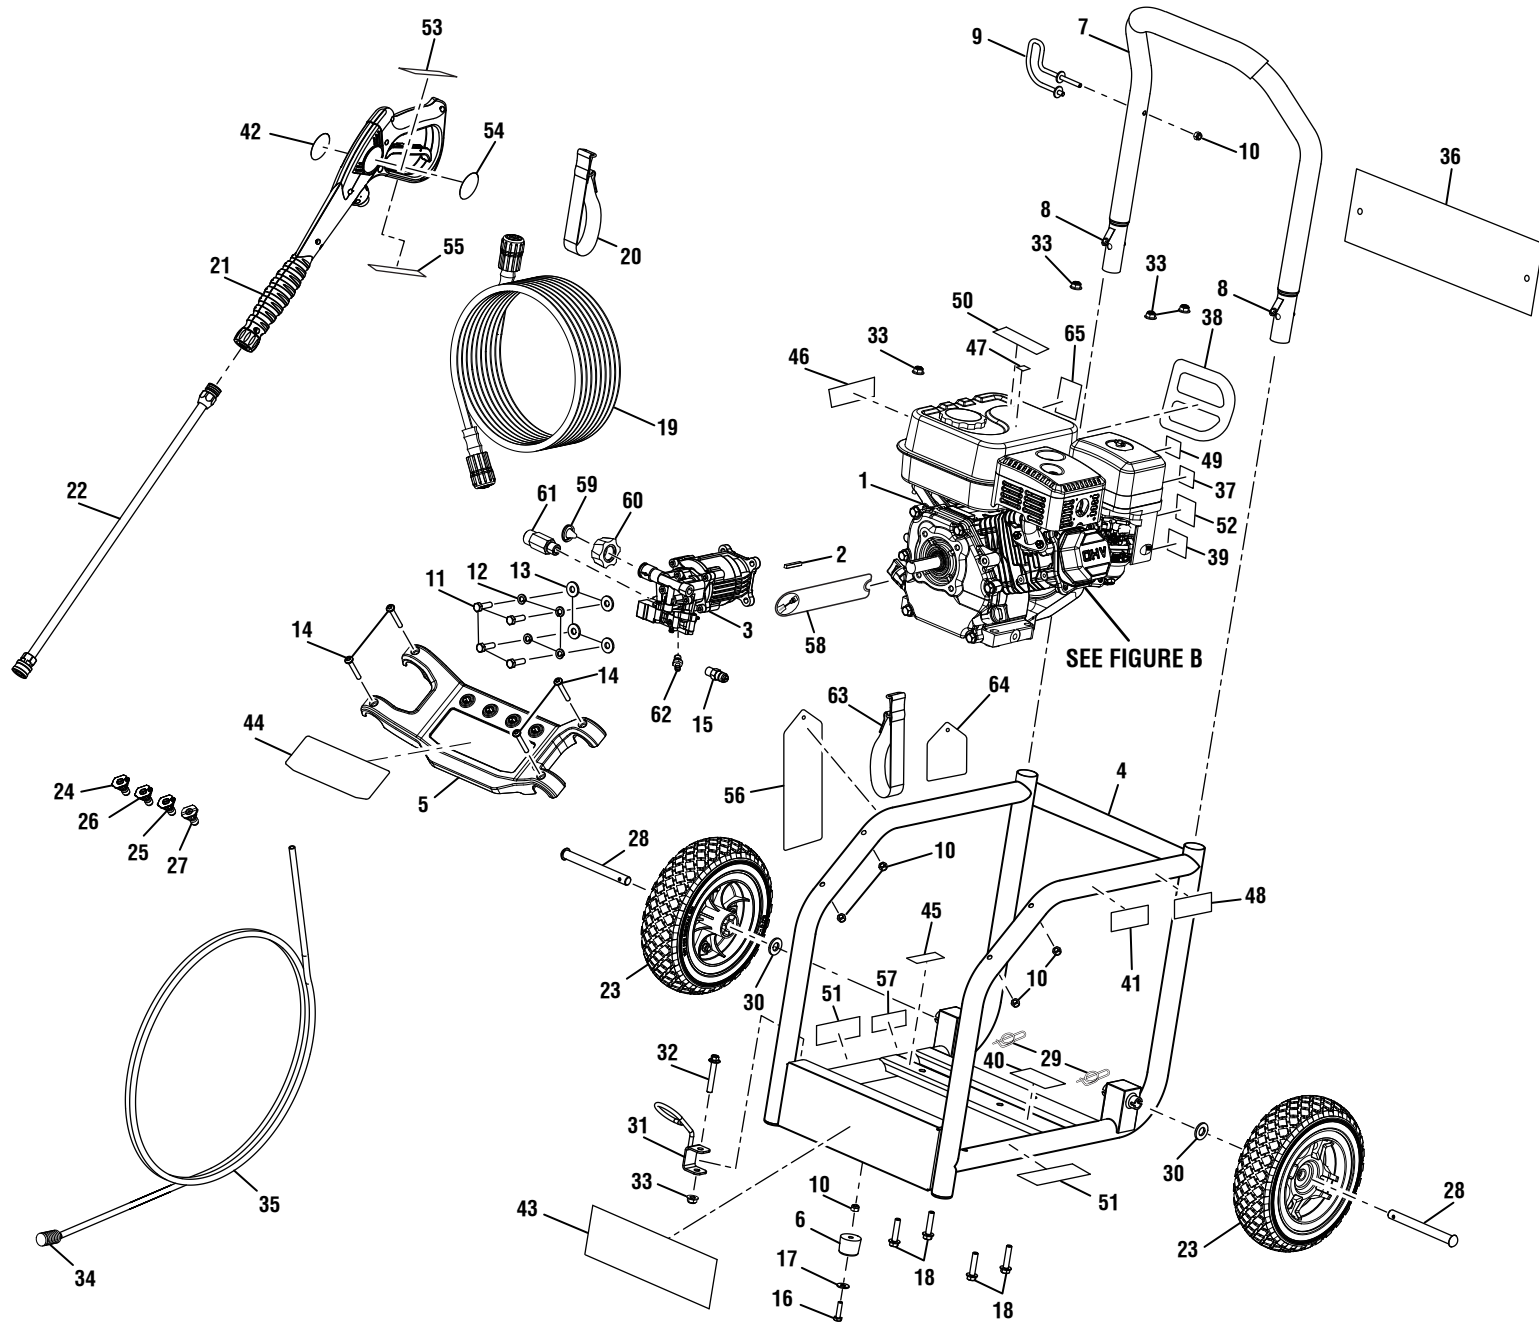

POWERSTROKE PRESSURE WASHER — MODEL NO. PS80522

FIGURE A
(FIGURA A)

POWERSTROKE PRESSURE WASHER – MODEL NO. PS80522

The model number will be found on a label attached to the frame. Always mention the model number in all correspondence regarding your **PRESSURE WASHER** or when ordering replacement parts.

FIGURE A PARTS LIST

KEY PART NO.	PART NUMBER	DESCRIPTION	QTY.	KEY PART NO.	PART NUMBER	DESCRIPTION	QTY.	KEY PART NO.	PART NUMBER	DESCRIPTION	QTY.
1	309591070	Engine	1	25	308700012	Nozzle 40°	1	51	940947003	Combustion Label.....	1
2	678041007	Output Shaft Key (3/16 x 40 mm)	1	26	308699012	Nozzle 25°	1	52	941709001	Fuel Label (On-Off)	1
3	308418007	Pump.....	1	27	308706011	Soap Nozzle.....	1	53	940654089	Trigger Handle Warning Label (French and Spanish)	1
4	308582043	Main Frame	1	28	620599019	Axle	2	54	940654084	Warning Label (English).....	1
5	518790009	Nozzle Holder.....	1	29	678899001	Hitch Pin.....	2	55	940786006	Wand Label (Max Rating)	1
6	561307003	Rubber Foot	1	30	638275002	Washer (1/2 in.)	2	56	940971055	Danger Hangtag	1
7	308638038	Handle Assembly (Inc. Key No. 8).....	1	31	678243008	Wand Holder (Lower).....	1	57	941708001	Lubricant Label	1
8	308421004	Lock Button w/Spring Clip.....	2	32	661505003	Bolt (M8 x 50 mm, Flange Hd.).....	1	58	940889004	Dip Stick Label	1
9	308316005	Wand Holder (Upper)	1	33	678774001	Lock Nut (M8 x 1.25).....	5	59	308662001	Filter Screen	1
10	678016006	Lock Nut (1/4-20)	6	34	308103015	Filter	1	60	308861003	Inlet Tube.....	1
11	661557011	Bolt (5/16-24 x 27 mm, Hex Hd.).....	4	35	561399003	Chemical Siphon Tube	1	61	308862003	Outlet Tube.....	1
12	638678001	Lock Washer (5/16 in.).....	4	36	524408008	Start Panel.....	1	62	308452002	Detergent Suction Kit.....	1
13	638675005	Washer (5/16 in.)	4	37	941613004	Squeeze Trigger Label.....	1	63	310801003	Hook and Loop Strap.....	1
14	661503013	Screw (1/4-20 x 2.0 in., Torx) ...	4	38	940633020	Recoil Label.....	1	64	961039005	Nozzle Instructions Hangtag	1
15	678169004	Thermal Release Valve	1	39	940647083	Choke Label	1	65	940708018	Engine Label (On-Off).....	1
16	661503001	Bolt (1/4-20 x 1-1/4 in.)	1	40	940836013	Data Label	1	Not Shown:			
17	638128004	Washer (1/4 in.)	1	41	940680027	Hot Surface Label	1	988000878	Operator's Manual.....	1	
18	660764002	Bolt (M8 x 40 mm, Hex Flange Hd.)	4	42	940786008	Trigger Handle Logo Label.....	1	988000880	Quick Reference Guide	1	
19	308835006	Hose	1	43	941724001	PowerStroke Label.....	1	120900147	Pump Protector (4 oz., Not Included)	1	
20	310801001	Hook and Loop Strap.....	1	44	940779079	Performance Label.....	1	987823001	Pump Protector (12 oz., Not Included)	1	
21	308760019	Trigger Handle.....	1	45	940753025	Add Oil Label.....	1	120900148	Fuel Stabilizer (Not Included) ...	1	
22	308506006	Extension Wand	1	46	940894004	Danger Label.....	1		* High Altitude Kit 1	1	
23	308451018	Wheel Assembly (10 in. x 3 in.).....	2	47	940872003	E85 Label	1		* High Altitude Kit 2	1	
24	308697012	Nozzle, 0°	1	48	941486002	PowerStroke Inquiries Label ...	1				
				49	940647084	Choke and Fuel Valve Location Label.....	1				
				50	940899002	No Oil To Gas Label	1				

* If you intend to operate this product at an altitude of more than 3000 ft above sea level, please call 1-800-242-4672 to obtain one of our high altitude kits.