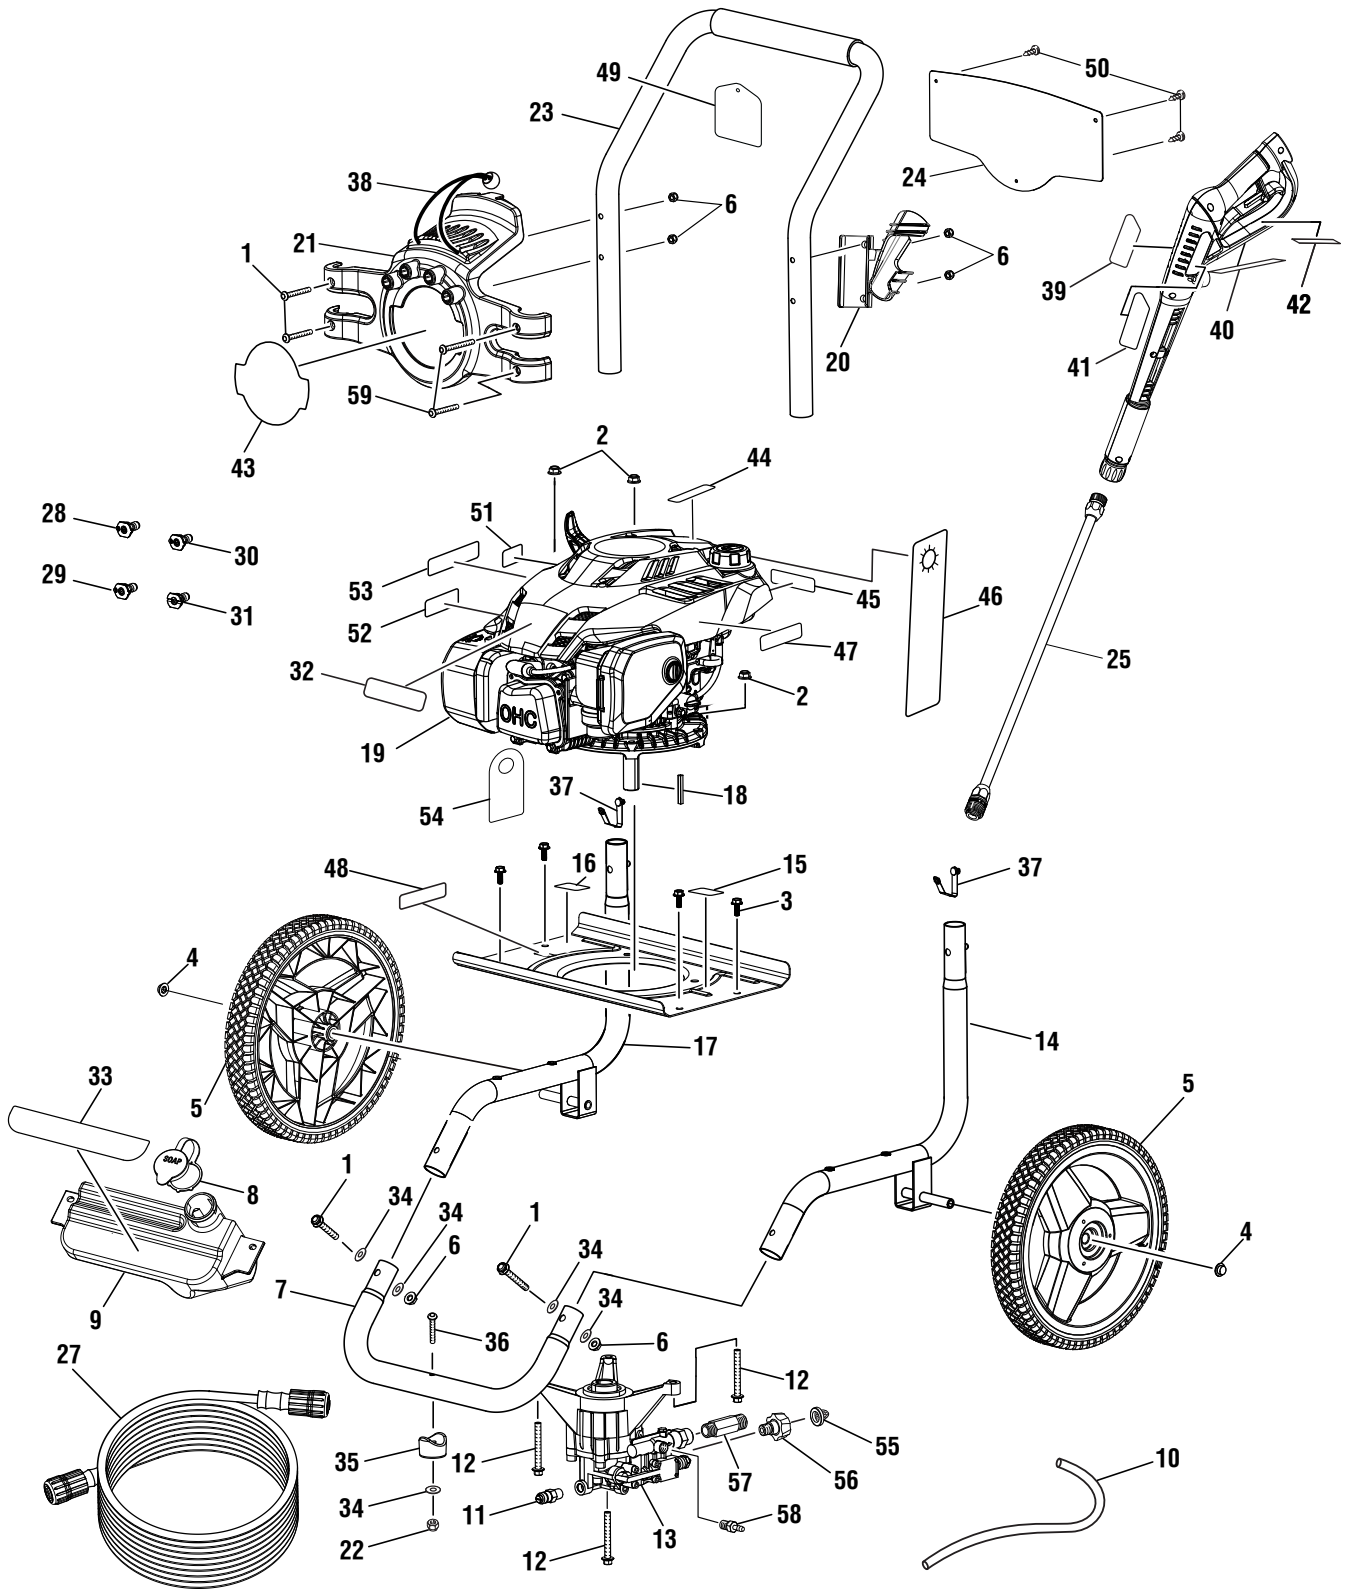

POWERSTROKE PRESSURE WASHER – MODEL NO. PS80946(A) SERIES

POWERSTROKE PRESSURE WASHER – MODEL NO. PS80946(A) SERIES

The model number will be found on a label attached to the engine plate. Always mention the model number in all correspondence regarding your **PRESSURE WASHER** or when ordering replacement parts.

KEY NO.	PART NUMBER	DESCRIPTION	QTY.	KEY NO.	PART NUMBER	DESCRIPTION	QTY.
1	661503015	Screw (M6 x 48 mm, T30 Torx Hd.)	4	33	941608004	Detergent Tank Label	1
2	678774002	Flange Nut (M8 x 1.25 in.)	3	34	638128004	Washer (1/4 in.)	5
3	661505020	Bolt (M6 x 16 mm, Flanged Hex Hd.)	4	35	570554002	Wear Pad	1
4	679957001	Metal Cap	2	36	661501001	Screw (1/4-20 x 1.85 in., T30 Torx Hd.)	1
5	308451039	Wheel (12 in.)	2	37	308421004	Spring Clip	2
6	678610006	Lock Nut (M6)	6	38	310664001	Bungee Cord Assembly	1
7	310742011	Front Frame Assembly (Inc. Key Nos. 22 and 34-36)	1	39	940870009	Label (Trigger Handle Logo)	1
8	310650004	Soap Tank Cap	1	40	940786020	Label (Trigger Handle Specifications)	1
9	580875008	Soap Tank	1	41	940654083	Label (Trigger Handle Warning)	1
10	570728006	Chemical Siphon Tube	1	42	940654089	Label (Trigger Handle Warning, French & Spanish)	1
11	678169004	Thermal Release Valve	1	43	940779091	Performance Label	1
12	660962003	Bolt (M8 x 60 mm, Flange Hd.)	3	44	940873007	E85 Label	1
13	308653045	Pump	1	45	940899003	Do Not Mix Label	1
14	310704013	Main Frame Assembly (Right)	1	46	940971083	Warning Hangtag	1
15	940676024	Warning Label	1	47	941088022	Engine Control Label	1
16	940871002	Oil Fill Location Label	1	48	941531068	Data Label	1
17	310703012	Main Frame Assembly (Left)	1	49	961039005	Nozzle Hangtag	1
18	678041006	Output Shaft Key (35mm)	1	50	660923016	Screw (#6-20 x 3/8 in., T10 Torx Pan Hd.)	3
19	NOTE A	Engine (Subaru 190V, 2013)	1	51	940517009	Lubricant Label	1
20	519313009	Wand Holder	1	52	940680040	Hot Surface Label	1
21	310673005	Hose and Nozzle Assembly (Inc. Key No. 38)	1	53	940947006	Combustion Label	1
22	678016006	Lock Nut (1/4-20)	1	54	940889002	Oil Dipstick Hangtag	1
23	308638042	Handle w/Foam	1	55	308662001	Filter Screen	1
24	524408014	Quick Start Panel	1	56	308862003	Outlet Tube	1
25	308506006	Spray Wand Assembly	1	57	308861003	Inlet Tube	1
26	308760009	Trigger Handle Assembly	1	58	308452002	Soap Injector Kit	1
27	308835006	Hose (25 ft.)	1	59	661834002	Screw (M6 x 55 mm, T30 Torx Hd.)	2
28	308706011	Soap Nozzle	1	Not Shown:			
29	308699012	25° Nozzle	1	900333015	Wire Tie	1	
30	308700012	40° Nozzle	1	519314001	Funnel	1	
31	308697012	0° Nozzle	1	990000543	Operator's Manual	1	
32	940608010	Subaru Label	1				

NOTE A: OWT Industries, Inc., will not provide engines as replacement parts. Engines are covered through the engine manufacturer's warranty. Consult the accompanying engine manual or contact our service department for assistance.